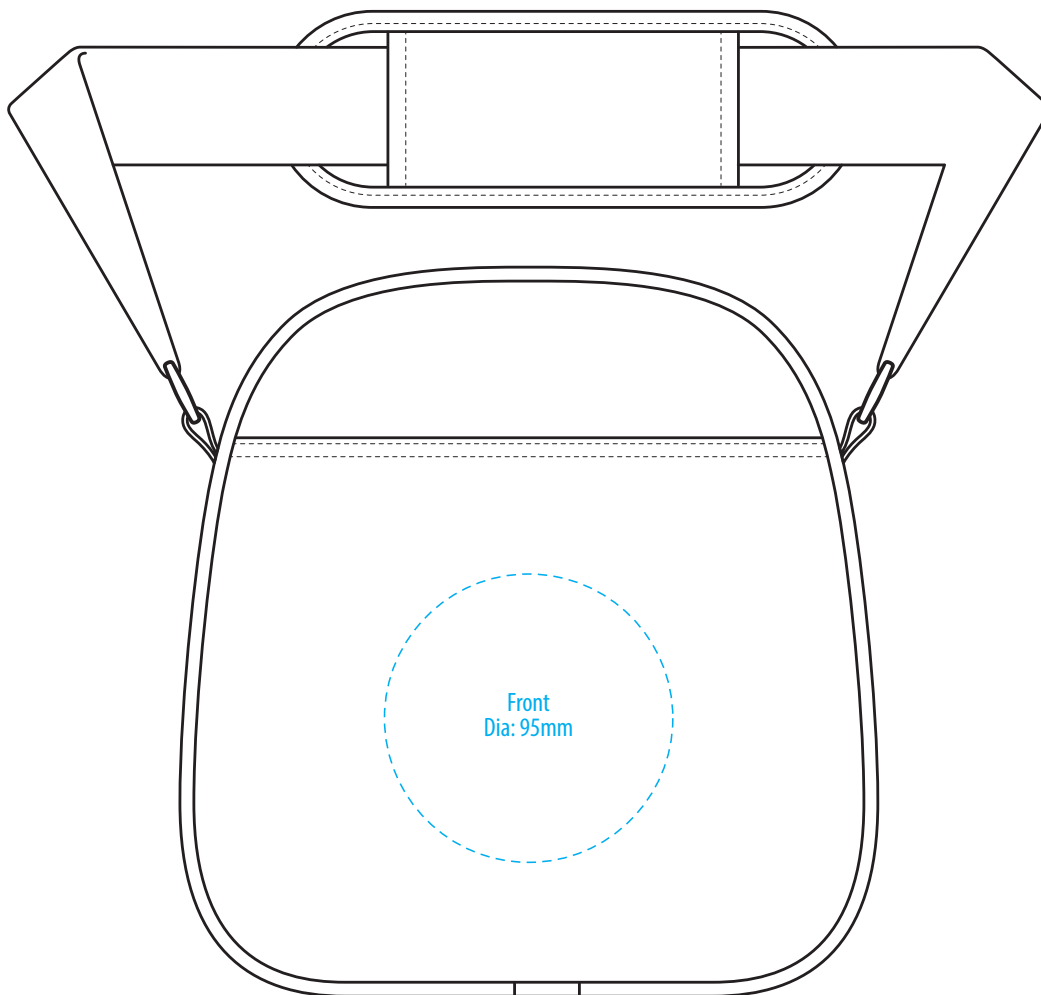

1010

FRONT

BACK

-----  
COLOUR

1010

**NOTE:**  
The maximum decoration area is a guide only and is greatly dependant on the logo shape.

-----  
EMBROIDERY / SUPASUB / SUPAETCH / SUPAFLEX

1010

**NOTE:**  
The maximum decoration area is a guide only and is greatly dependant on the logo shape.

-----  
SUPACOLOUR / SCREENPRINT