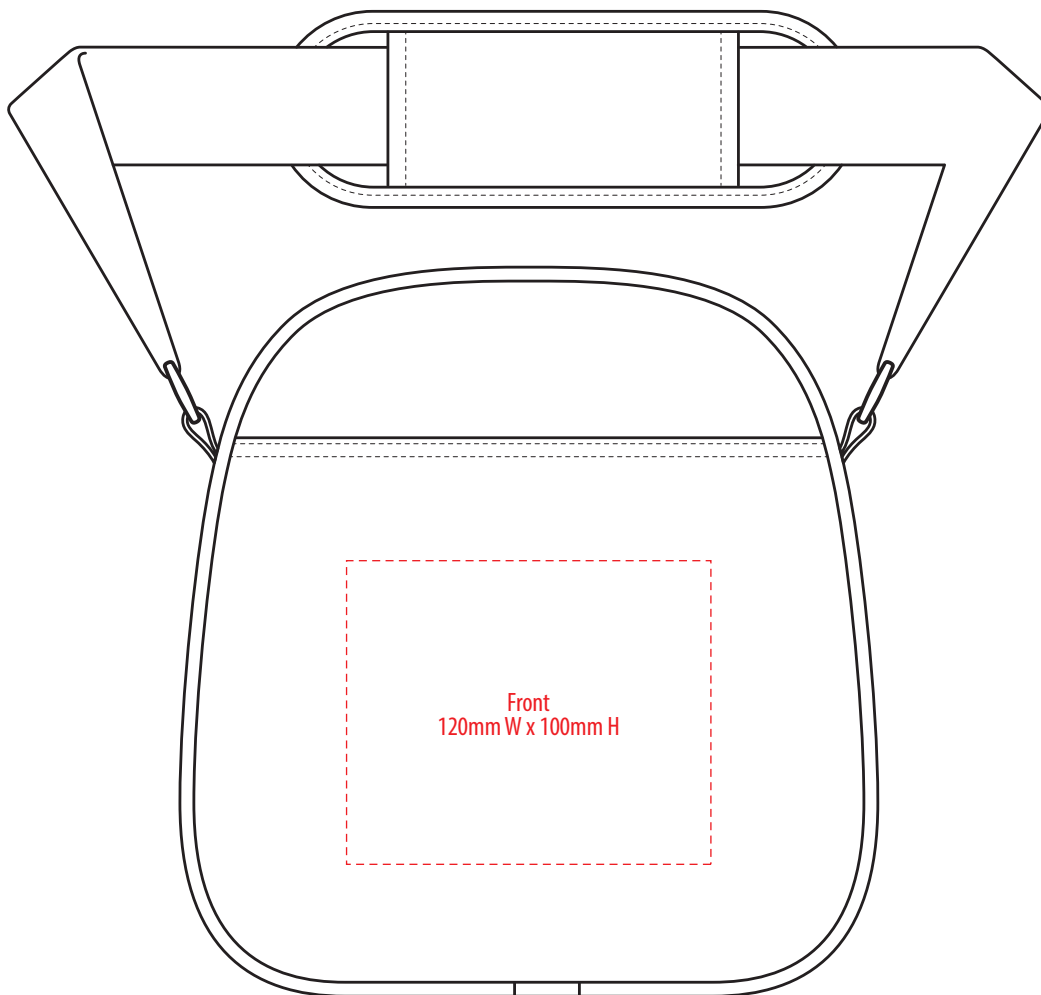

1010

FRONT

BACK

-----  
COLOUR

1010

**NOTE:**  
The maximum decoration area is a guide only and is greatly dependant on the logo shape.

-----  
EMBROIDERY / SUPASUB / SUPAETCH / SUPAFLEX

1010

**NOTE:**  
The maximum decoration area is a guide only and is greatly dependant on the logo shape.

-----  
SUPACOLOUR / SCREENPRINT