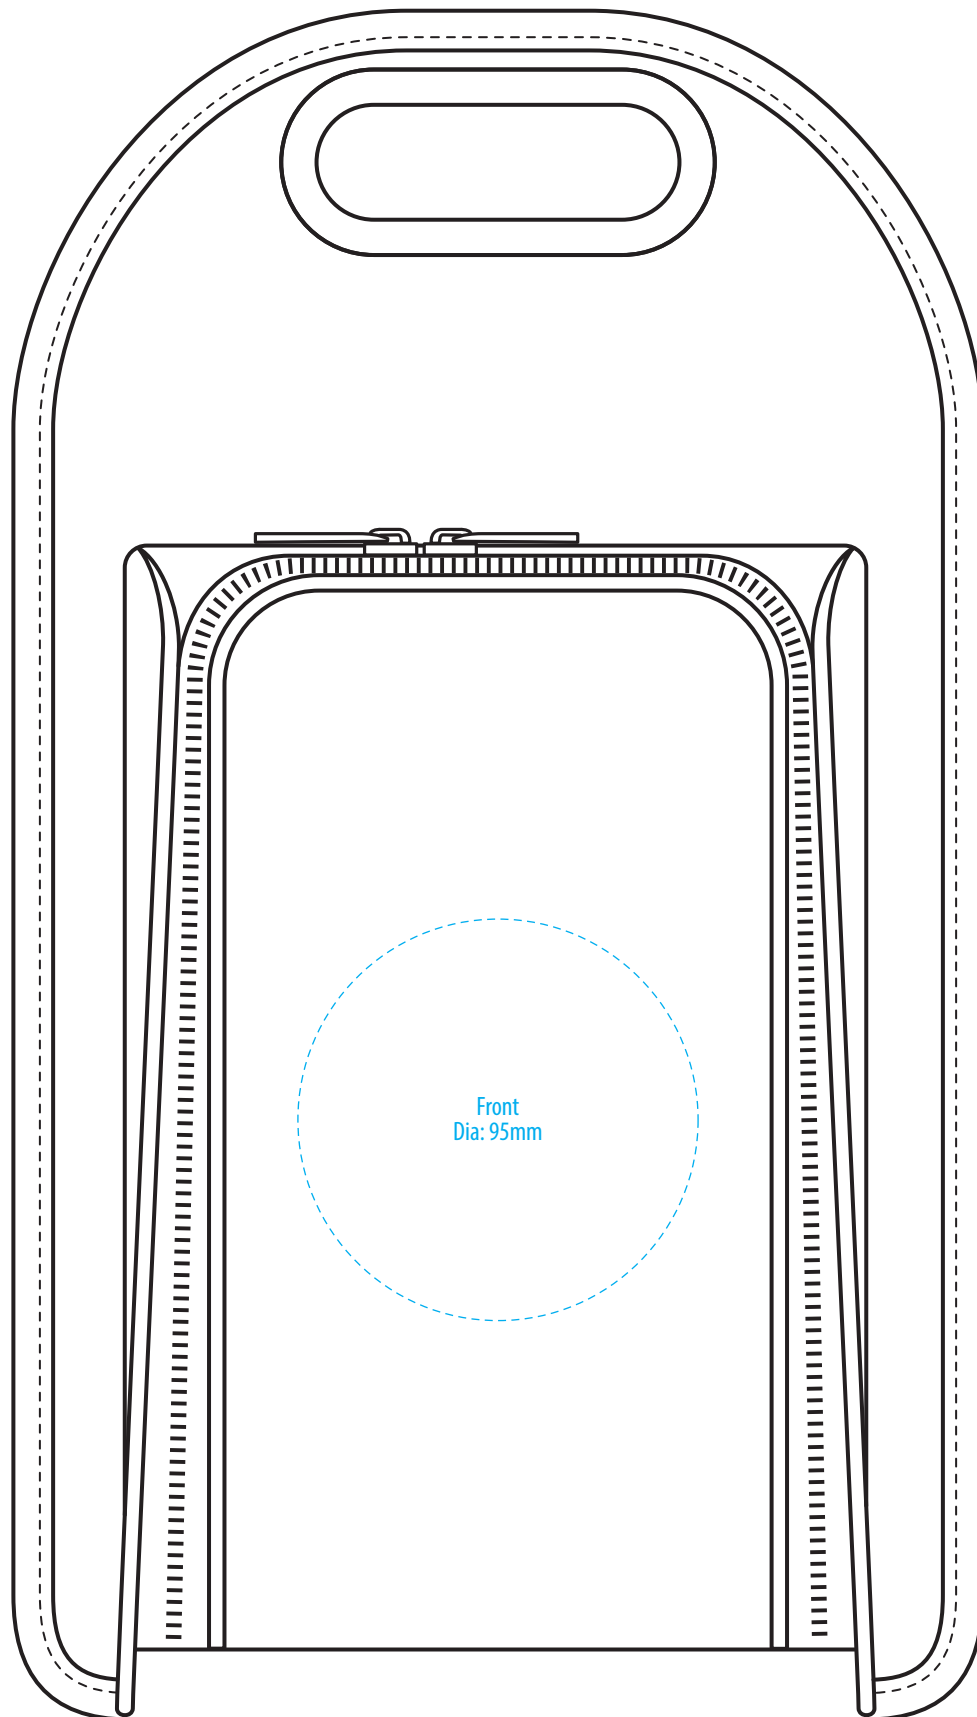

1030

FRONT

COLOUR

1030

FRONT

NOTE:

The maximum decoration area is a guide only and is greatly dependant on the logo shape.

EMBROIDERY / SUPASUB / SUPAETCH / SUPAFLEX

1030

Front
95mm W x 180mm H

FRONT

NOTE:

The maximum decoration area is a guide only and is greatly dependant on the logo shape.

SUPACOLOUR / SCREENPRINT