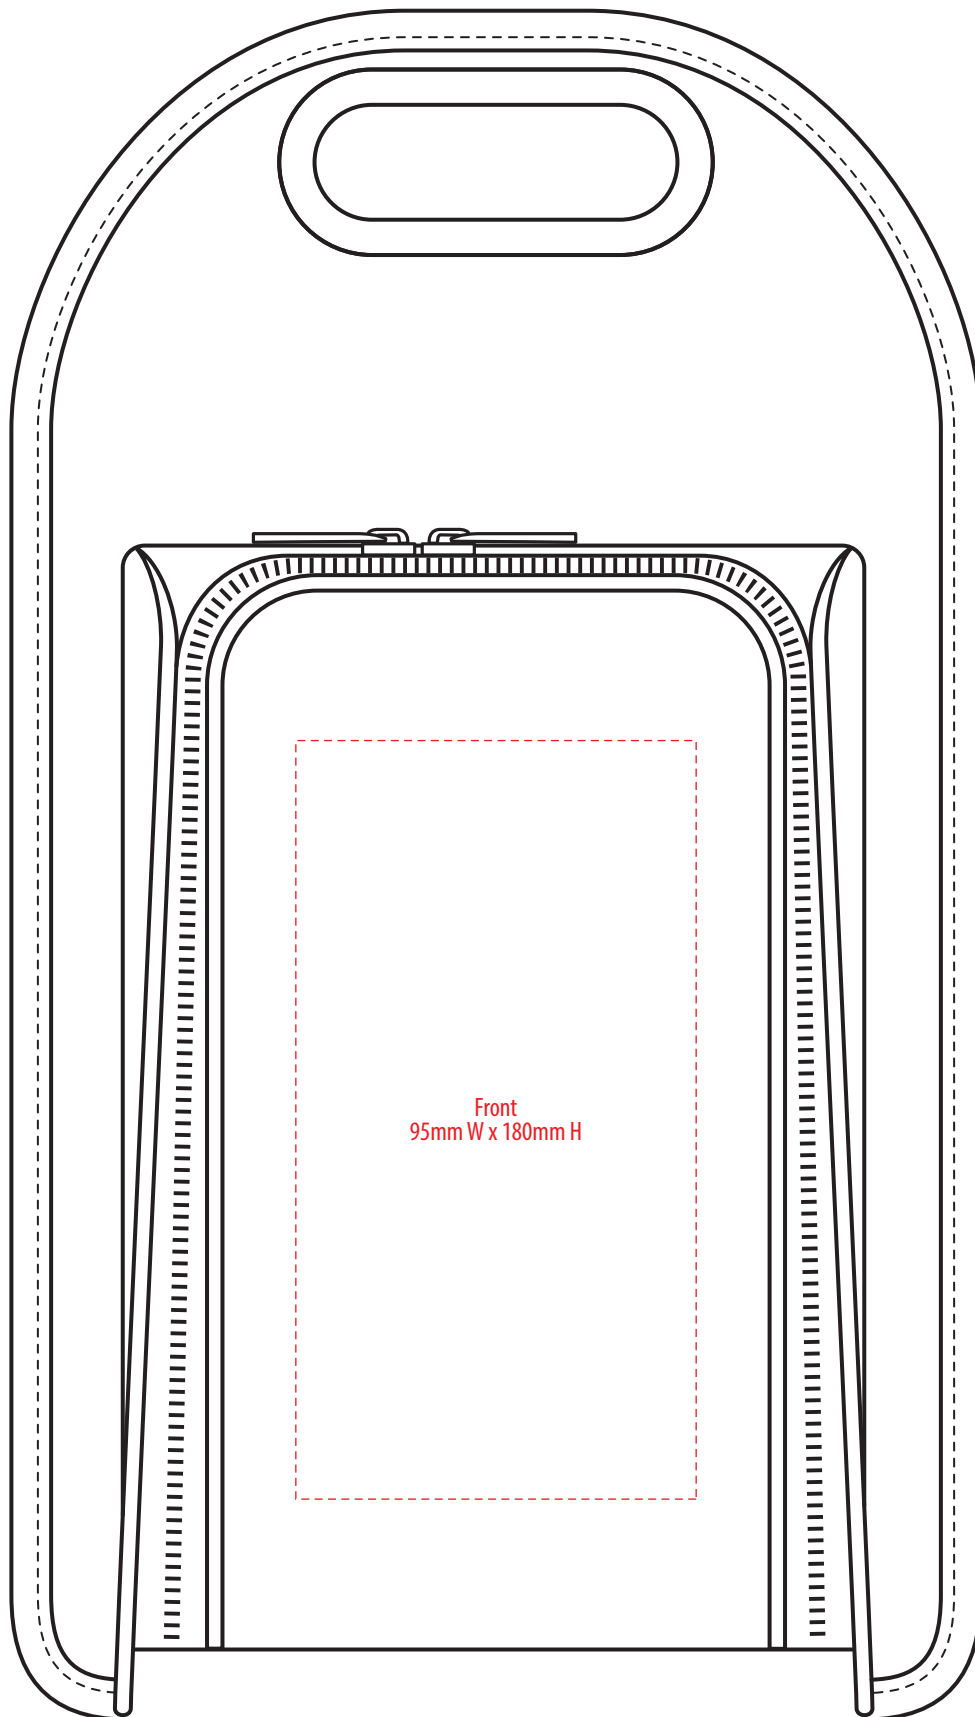

1030

FRONT

COLOUR

1030

FRONT

NOTE:

The maximum decoration area is a guide only and is greatly dependant on the logo shape.

EMBROIDERY / SUPASUB / SUPAETCH / SUPAFLEX

1030

Front
95mm W x 180mm H

FRONT

NOTE:

The maximum decoration area is a guide only and is greatly dependant on the logo shape.

SUPACOLOUR / SCREENPRINT