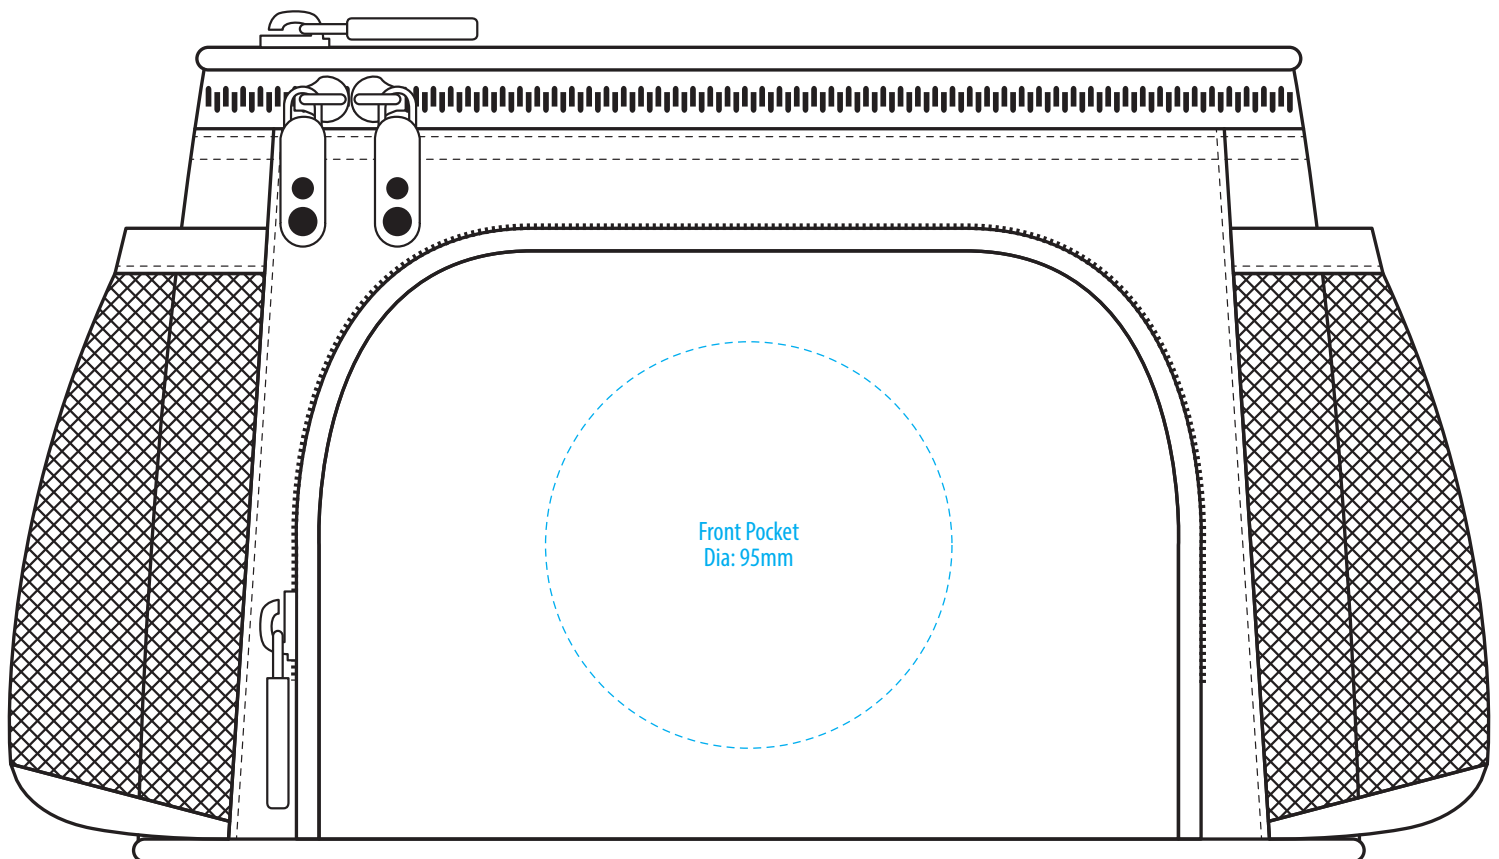

1052

TOP

FRONT

COLOURWAYS

COLOUR

1052

NOTE:

The maximum decoration area is a guide only and is greatly dependant on the logo shape.

EMBROIDERY / SUPASUB / SUPAETCH / SUPAFLEX

1052

Front Pocket
110mm W x 80mm H

NOTE:

The maximum decoration area is a guide only and is greatly dependant on the logo shape.

SUPACOLOUR / PRINT

1052

FABRIC SWATCH