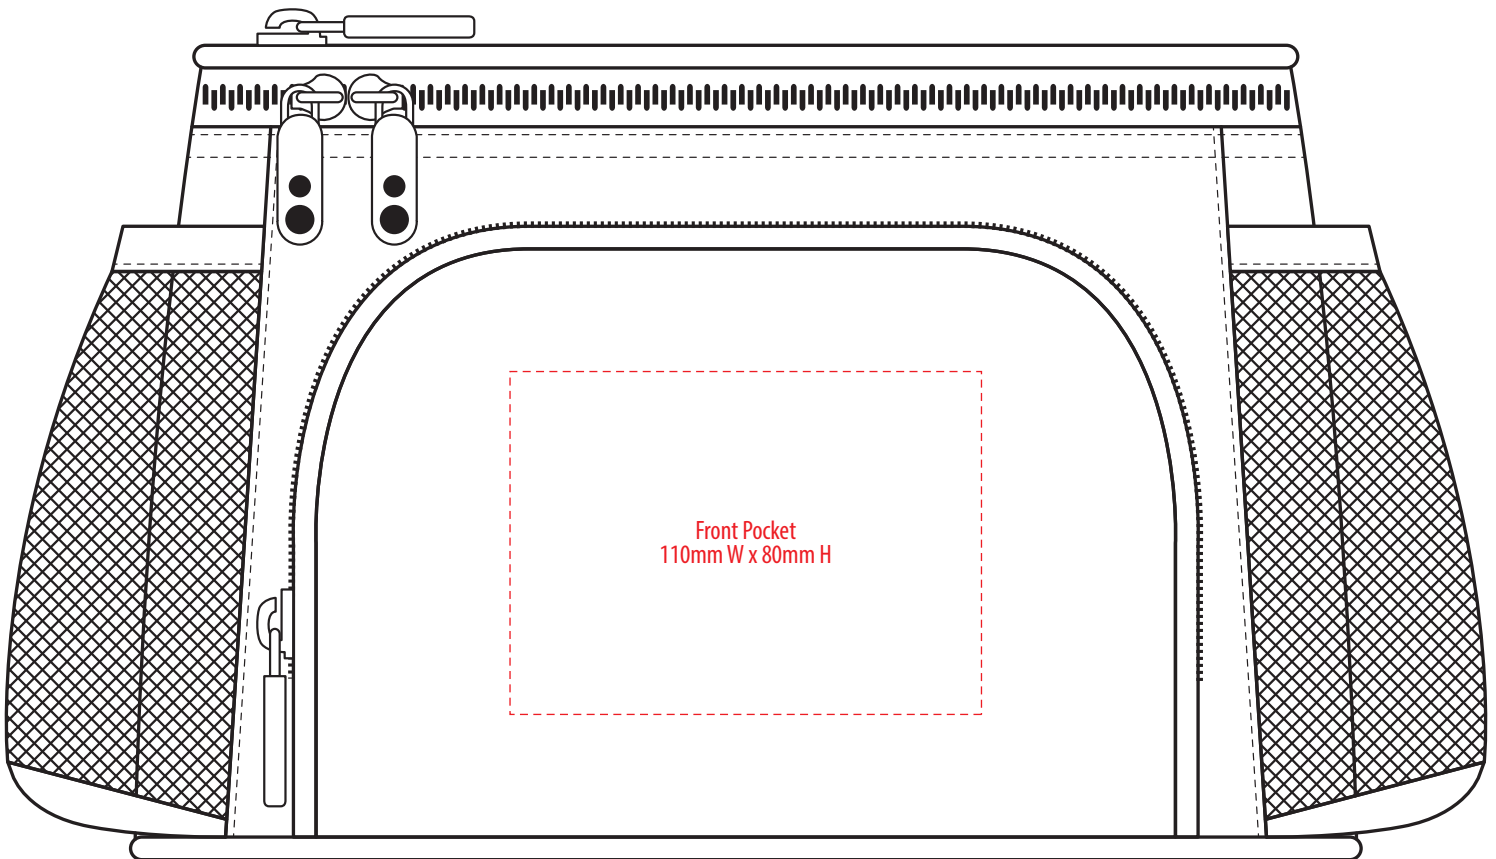

1052

TOP

FRONT

COLOURWAYS

COLOUR

1052

NOTE:

The maximum decoration area is a guide only and is greatly dependant on the logo shape.

EMBROIDERY / SUPASUB / SUPAETCH / SUPAFLEX

1052

Front Pocket
110mm W x 80mm H

NOTE:

The maximum decoration area is a guide only and is greatly dependant on the logo shape.

SUPACOLOUR / PRINT

1052

FABRIC SWATCH