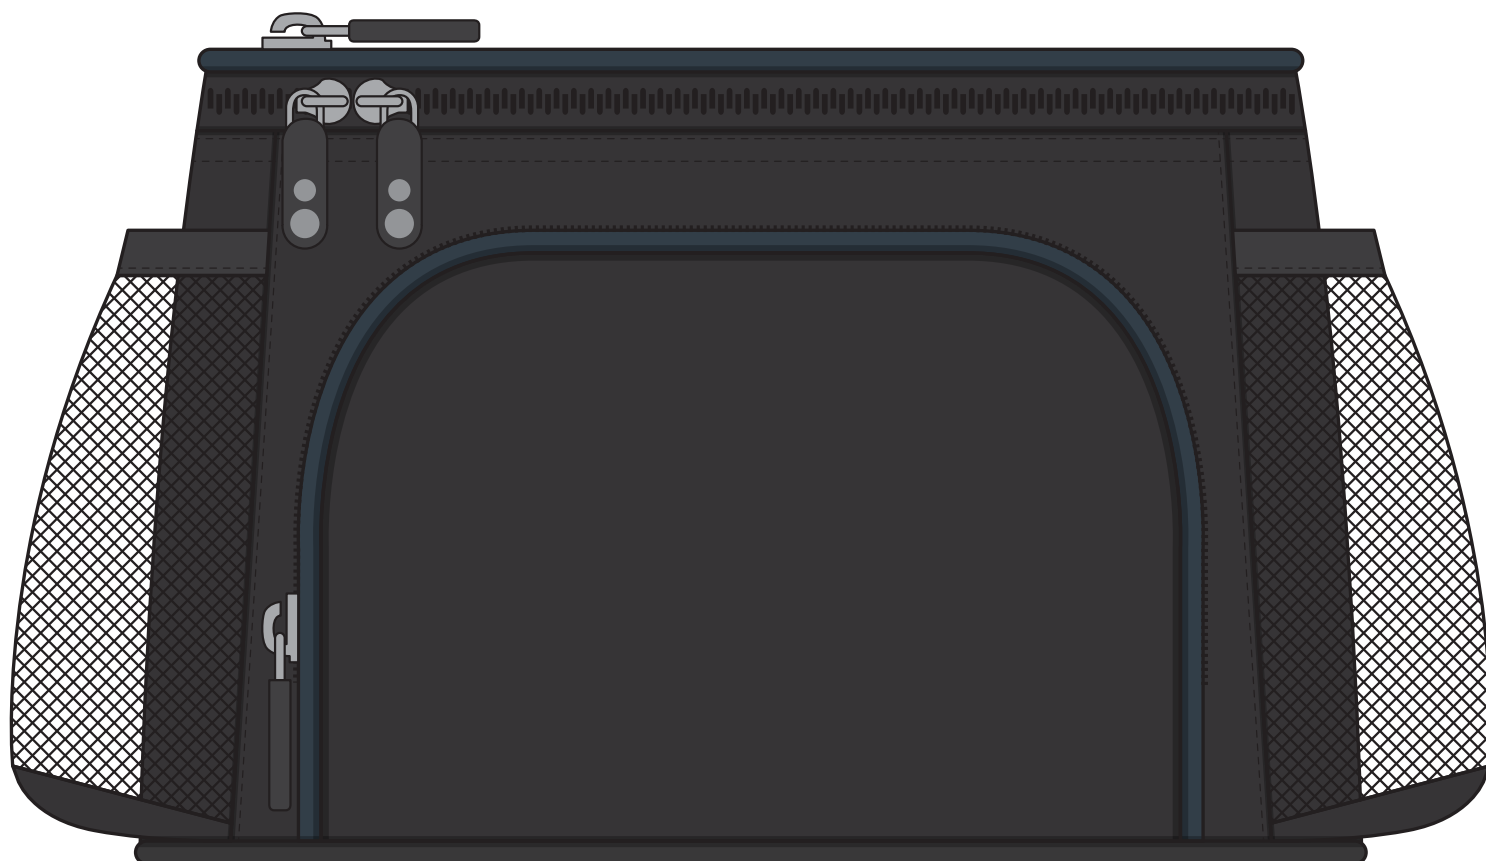

1052

TOP

FRONT

COLOURWAYS

COLOUR

1052

NOTE:

The maximum decoration area is a guide only and is greatly dependant on the logo shape.

EMBROIDERY / SUPASUB / SUPAETCH / SUPAFLEX

1052

Front Pocket
110mm W x 80mm H

NOTE:

The maximum decoration area is a guide only and is greatly dependant on the logo shape.

SUPACOLOUR / PRINT

1052

FABRIC SWATCH

BLACK/CHARCOAL

BLACK

PMS 432 C

Pantone colours are provided as a reference only and are based on closest match. Actual product colour may differ. If a precise colour match is required we recommend ordering a sample.