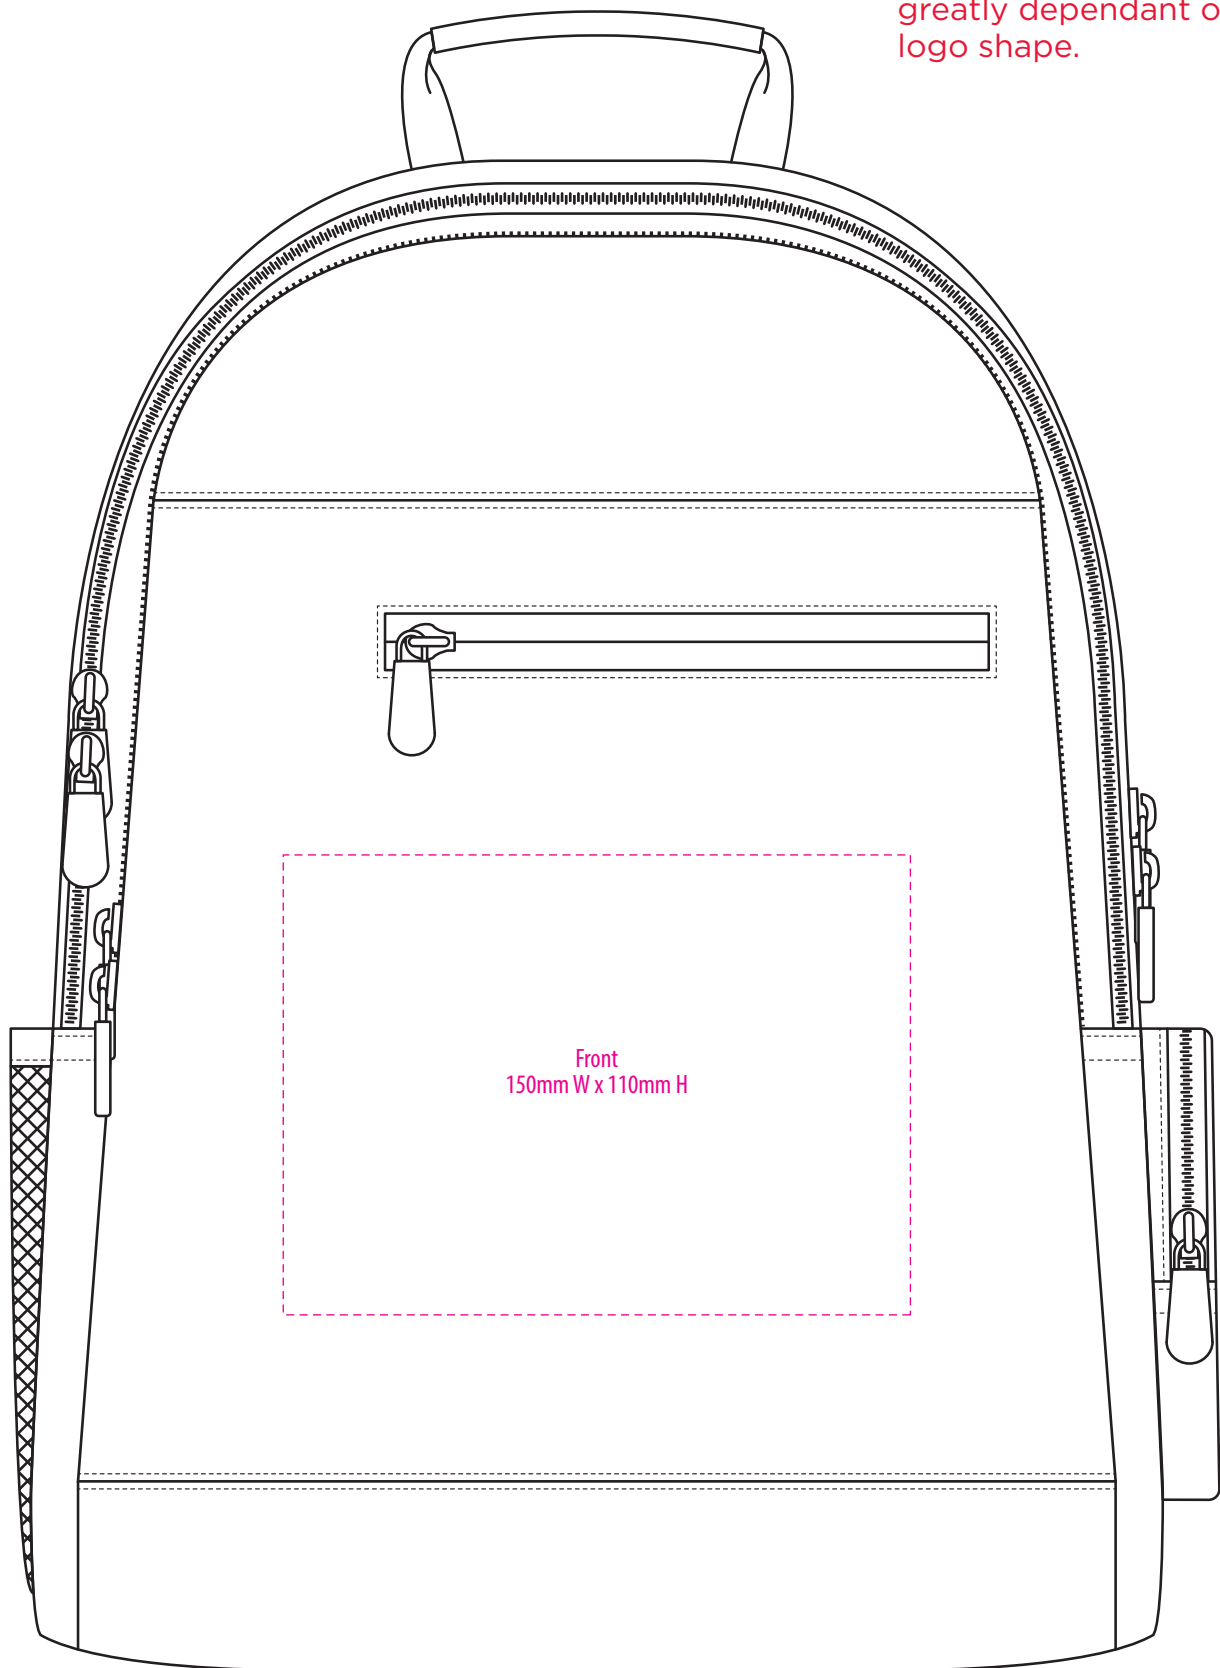

# 1090

COLOURWAYS

FRONT

-----  
COLOUR

**NOTE:**

The maximum decoration area is a guide only and is greatly dependant on the logo shape.

FRONT

-----  
EMBROIDERY / SUPASUB / SUPAETCH / SUPAFLEX

# 1090

**NOTE:**

The maximum decoration area is a guide only and is greatly dependant on the logo shape.

Front  
150mm W x 110mm H

FRONT

-----  
SUPACOLOUR / PRINT

1090