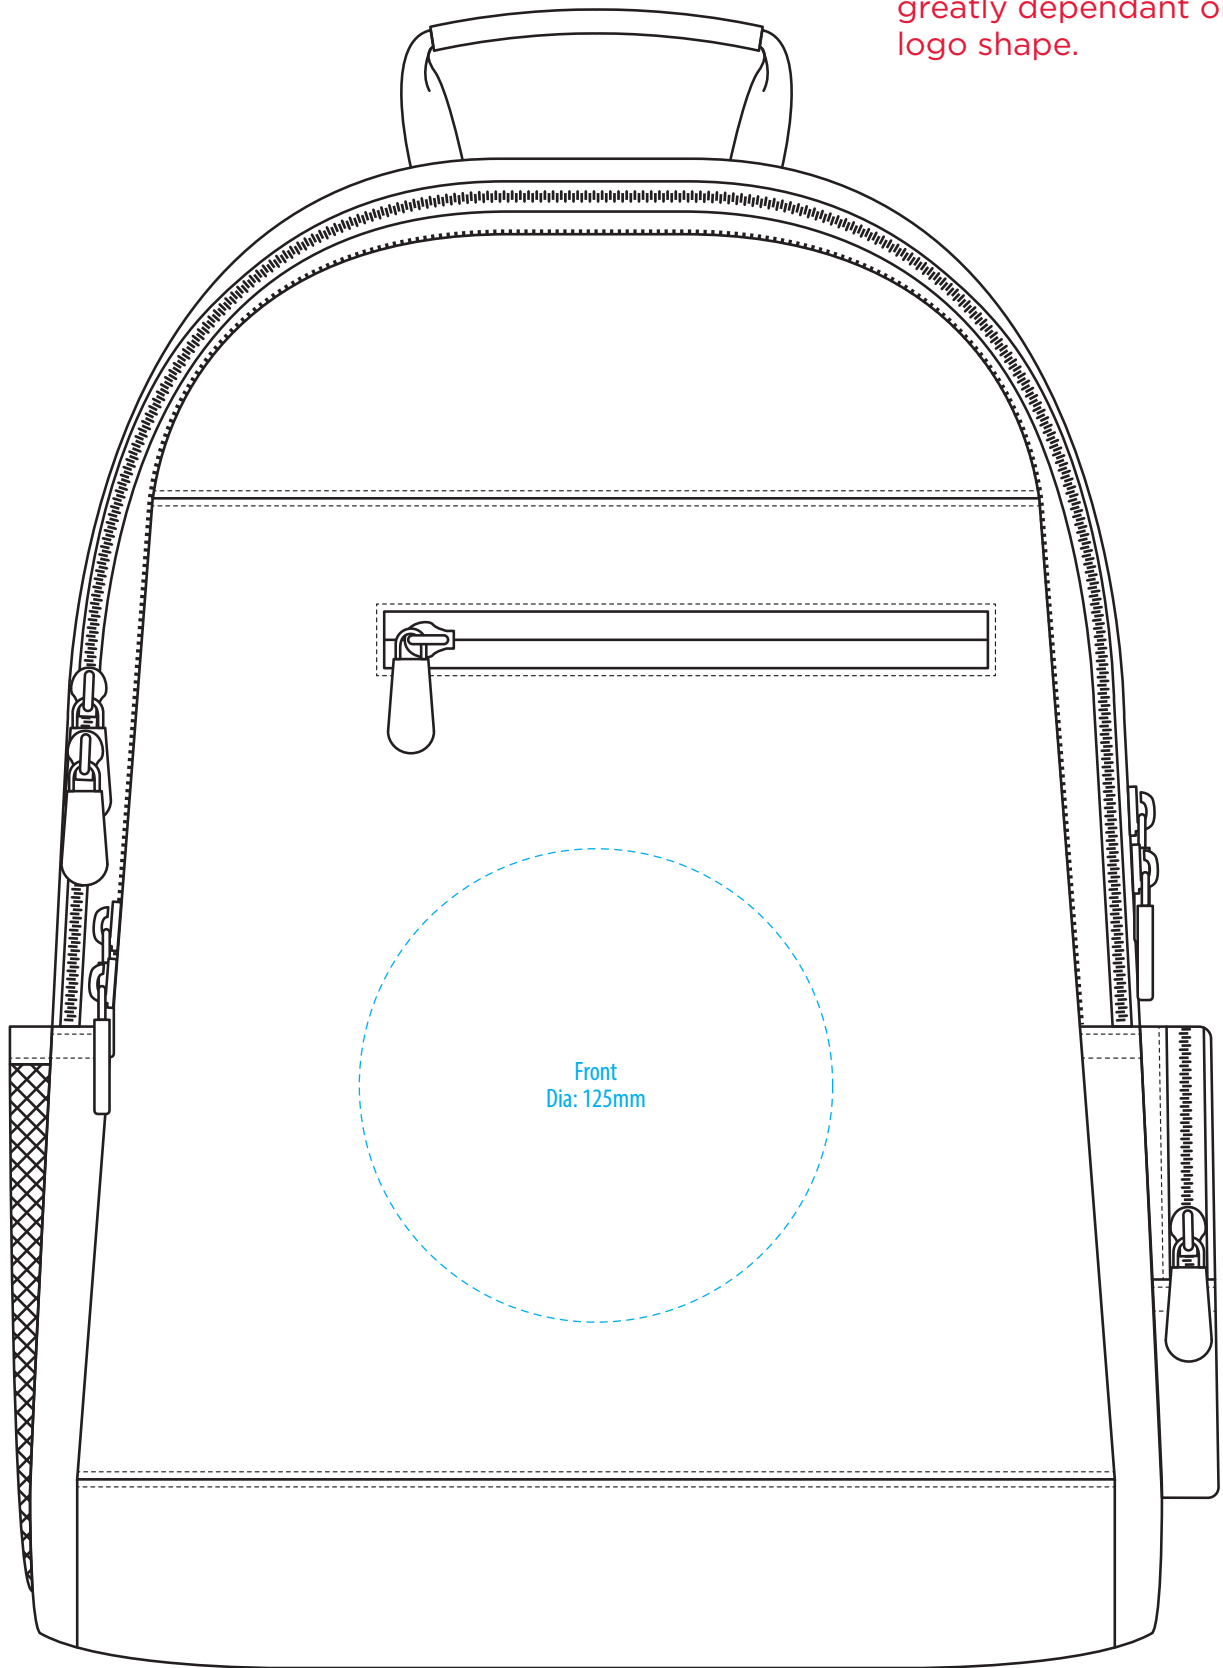

# 1090

COLOURWAYS

FRONT

-----  
COLOUR

**NOTE:**

The maximum decoration area is a guide only and is greatly dependant on the logo shape.

FRONT

-----  
EMBROIDERY / SUPASUB / SUPAETCH / SUPAFLEX

# 1090

**NOTE:**

The maximum decoration area is a guide only and is greatly dependant on the logo shape.

Front  
150mm W x 110mm H

FRONT

-----  
SUPACOLOUR / PRINT

1090