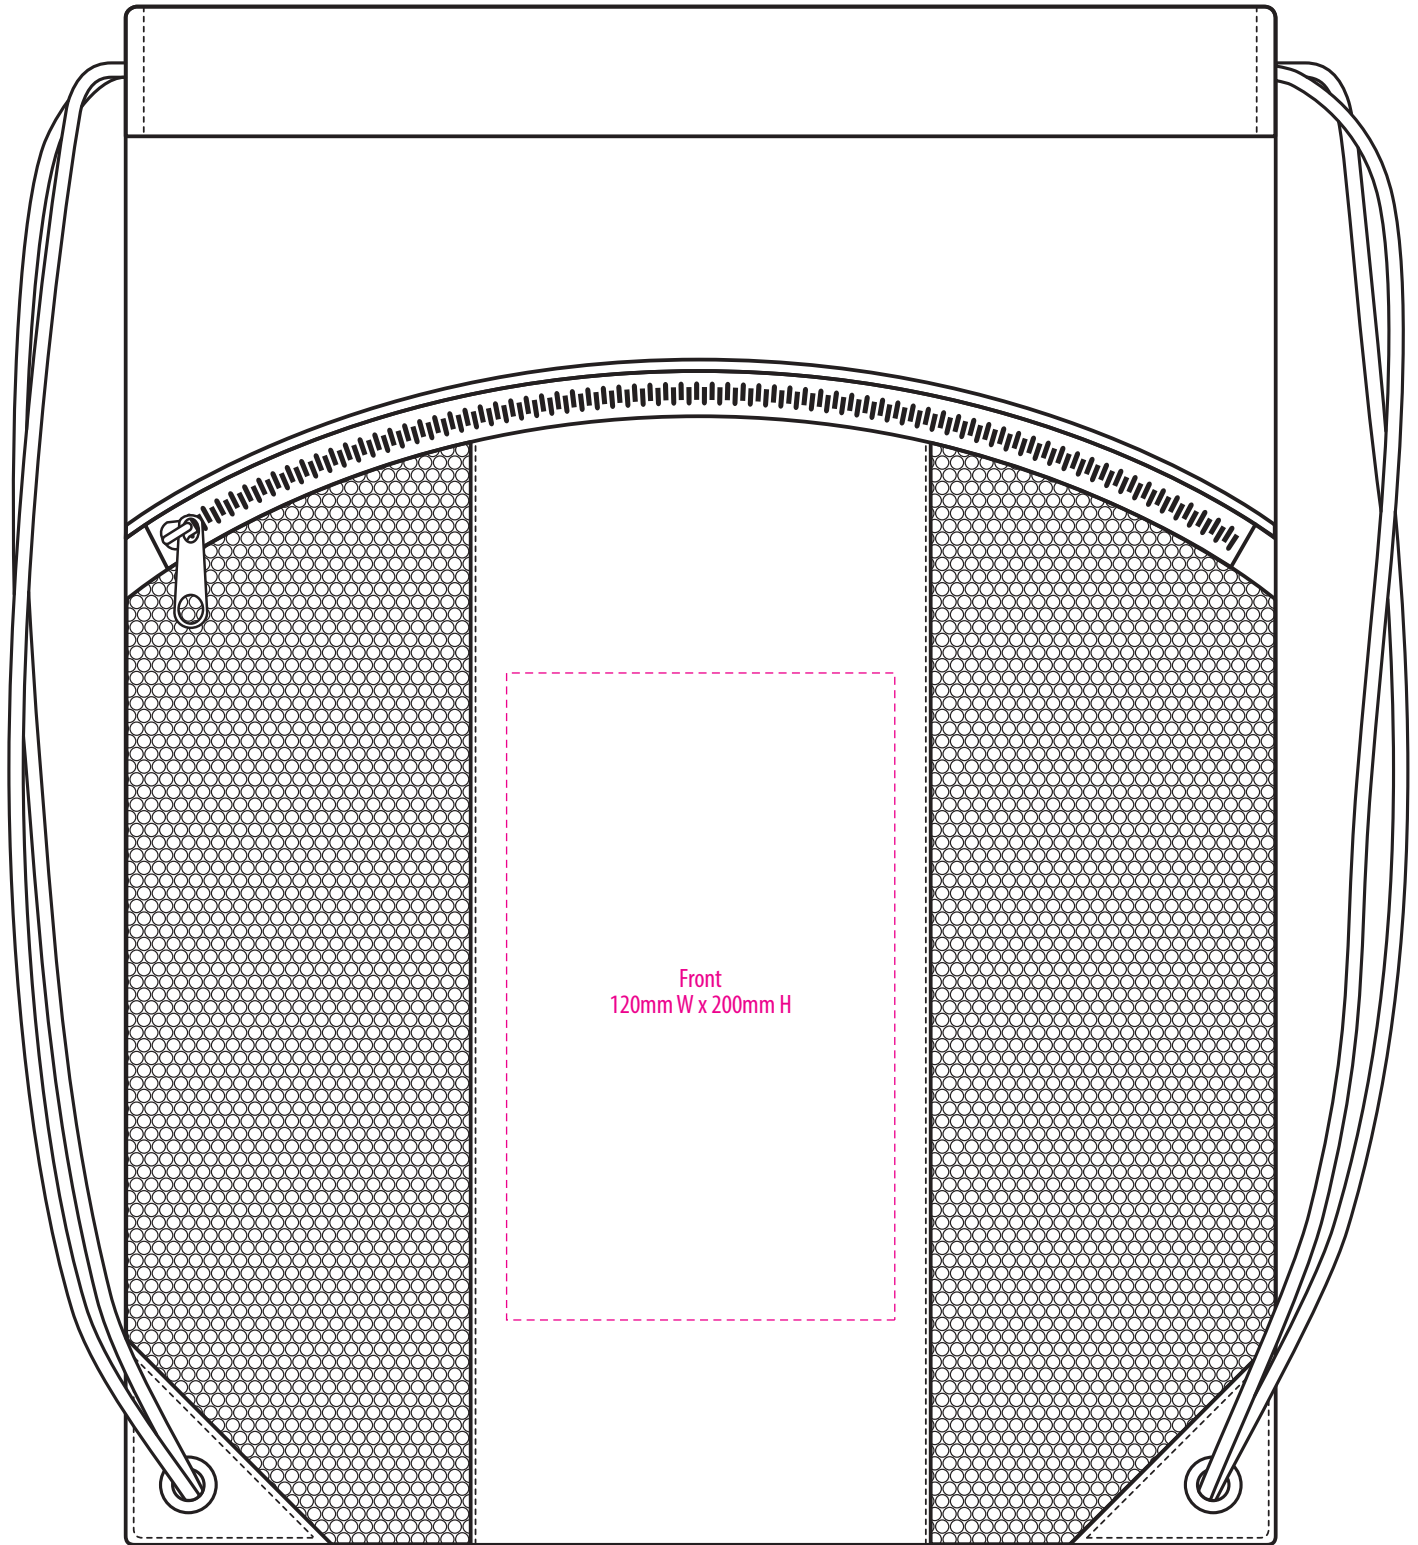

1111

FRONT

COLOURWAYS

COLOUR

**NOTE:**

The maximum decoration area is a guide only and is greatly dependant on the logo shape.

FRONT

-----  
EMBROIDERY / SUPASUB / SUPAETCH / SUPAFLEX AREA

**NOTE:**

The maximum decoration area is a guide only and is greatly dependant on the logo shape.

FRONT

-----  
SUPACOLOUR / PRINT

1111

# FABRIC SWATCH

<b>BLACK</b>		BLACK
<b>LIME</b>		PMS 2270 C
<b>NAVY</b>		PMS 539 C
<b>ROYAL</b>		PMS 2736 C
<b>SILVER</b>		PMS Cool Grey 6 C

Pantone colours are provided as a reference only and are based on closest match. Actual product colour may differ. If a precise colour match is required we recommend ordering a sample.