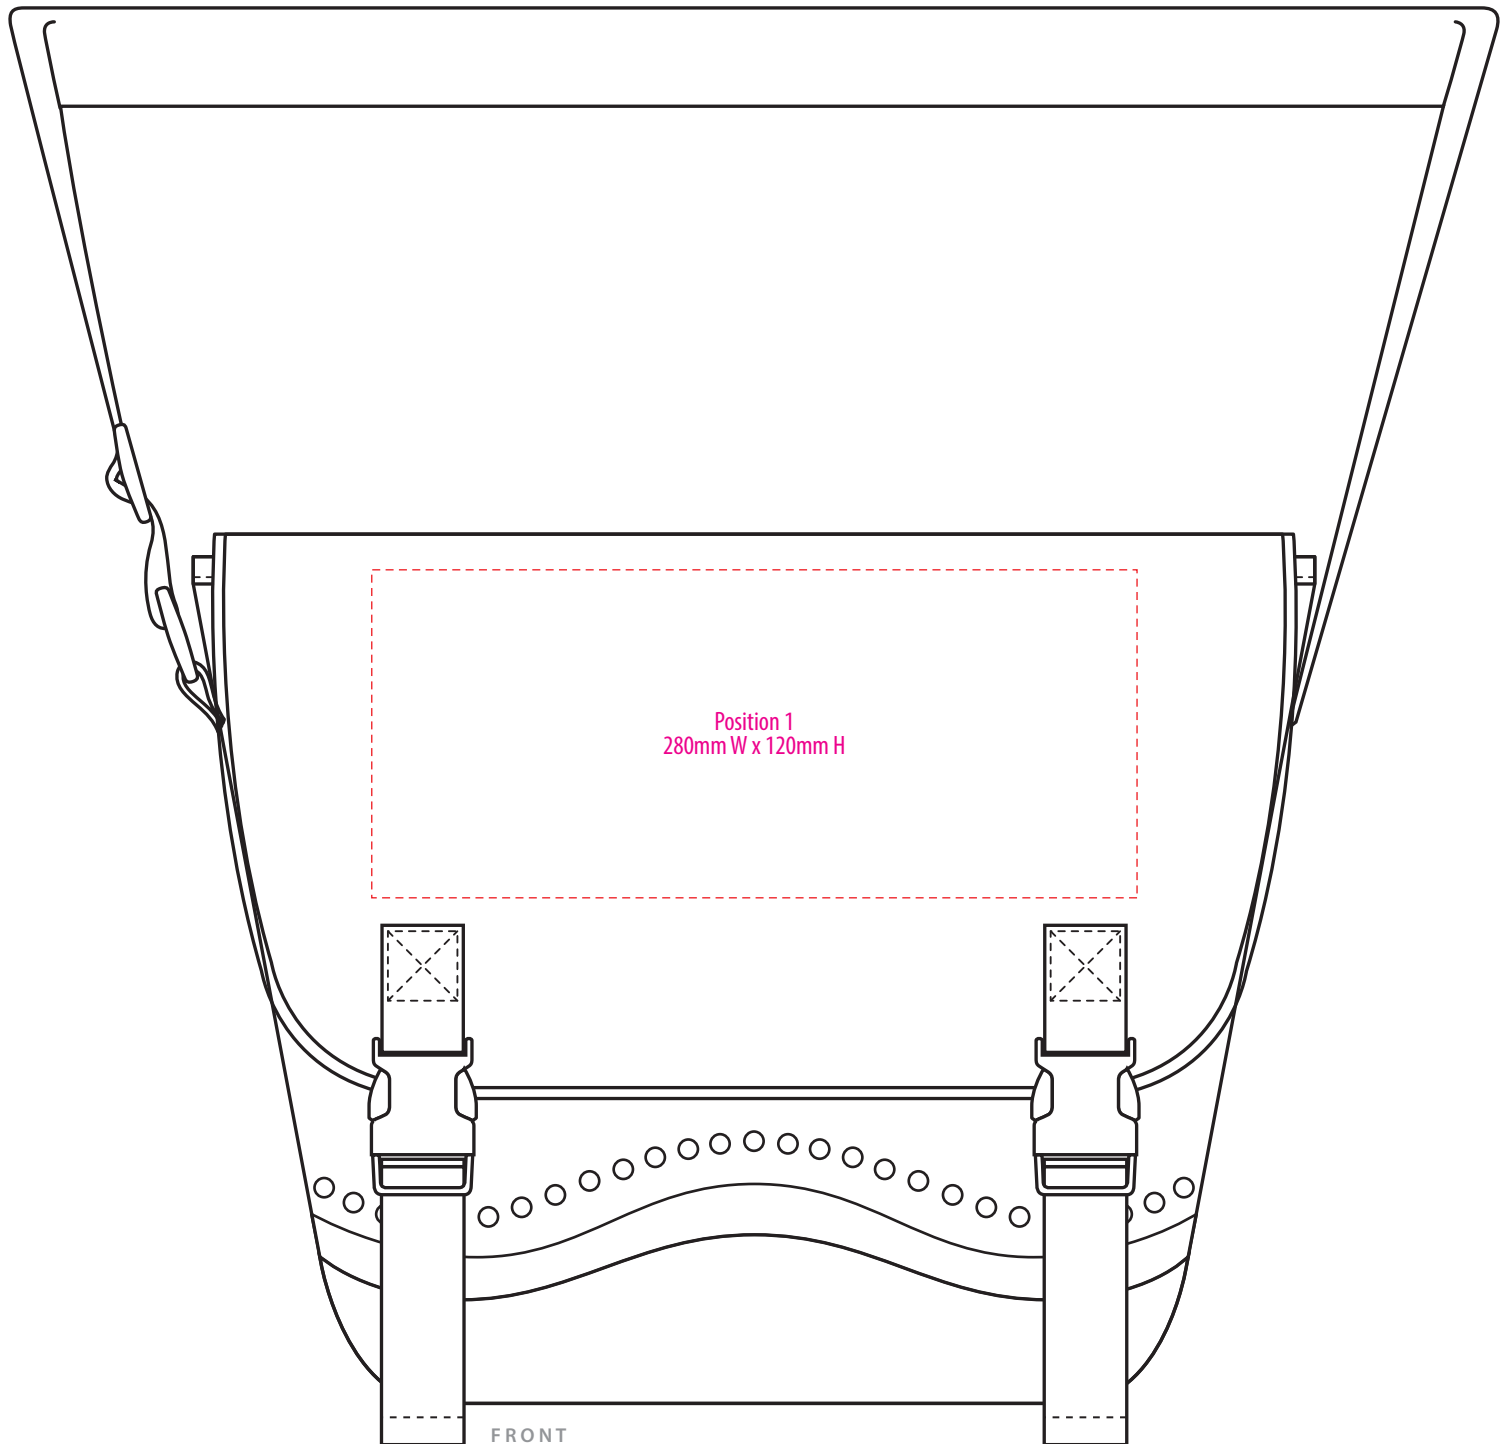

1114

COLOUR

**NOTE:**

The maximum decoration area is a guide only and is greatly dependant on the logo shape.

EMBROIDERY / SUPASUB / SUPAETCH / SUPAFLEX

1114

NOTE:

The maximum decoration area is a guide only and is greatly dependant on the logo shape.

SUPACOLOUR / SCREENPRINT