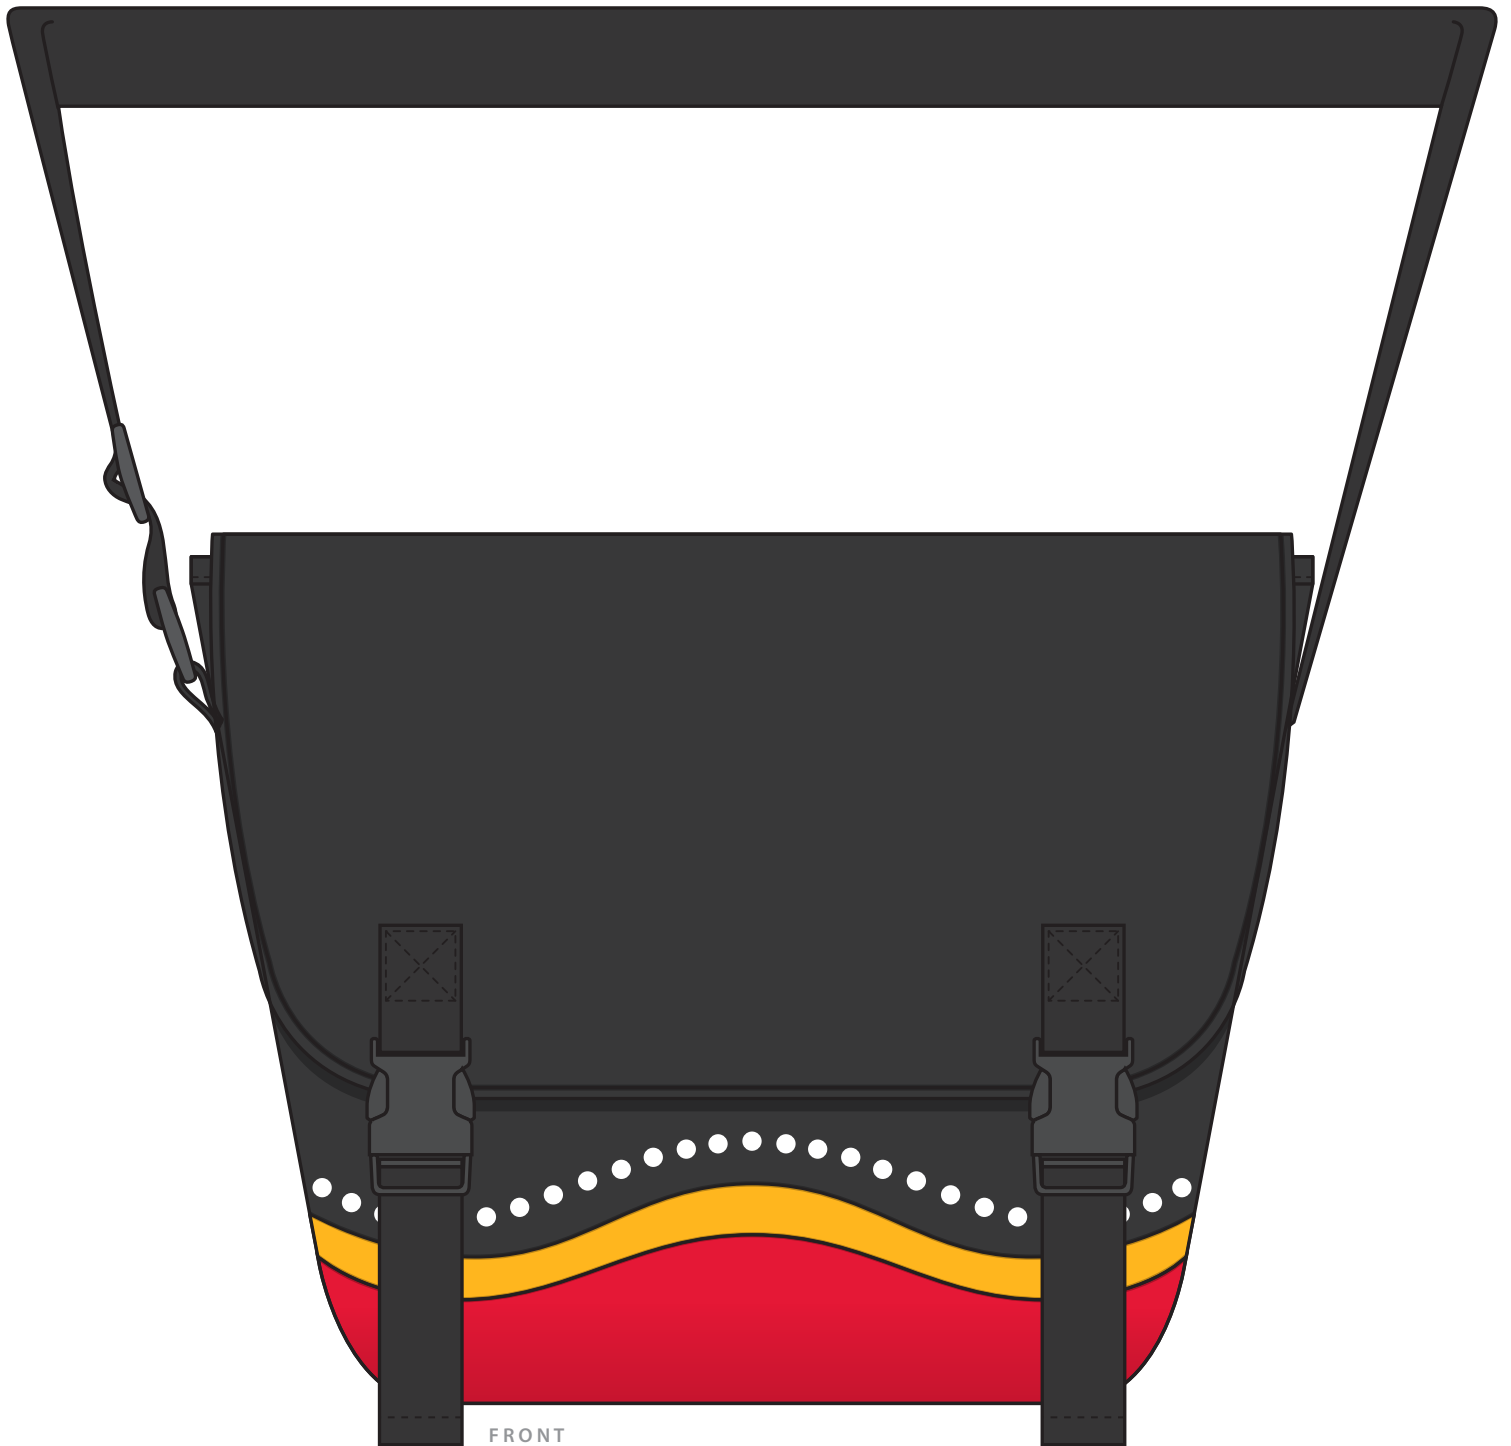

1114

COLOUR

**NOTE:**

The maximum decoration area is a guide only and is greatly dependant on the logo shape.

EMBROIDERY / SUPASUB / SUPAETCH / SUPAFLEX

1114

NOTE:

The maximum decoration area is a guide only and is greatly dependant on the logo shape.

SUPACOLOUR / SCREENPRINT