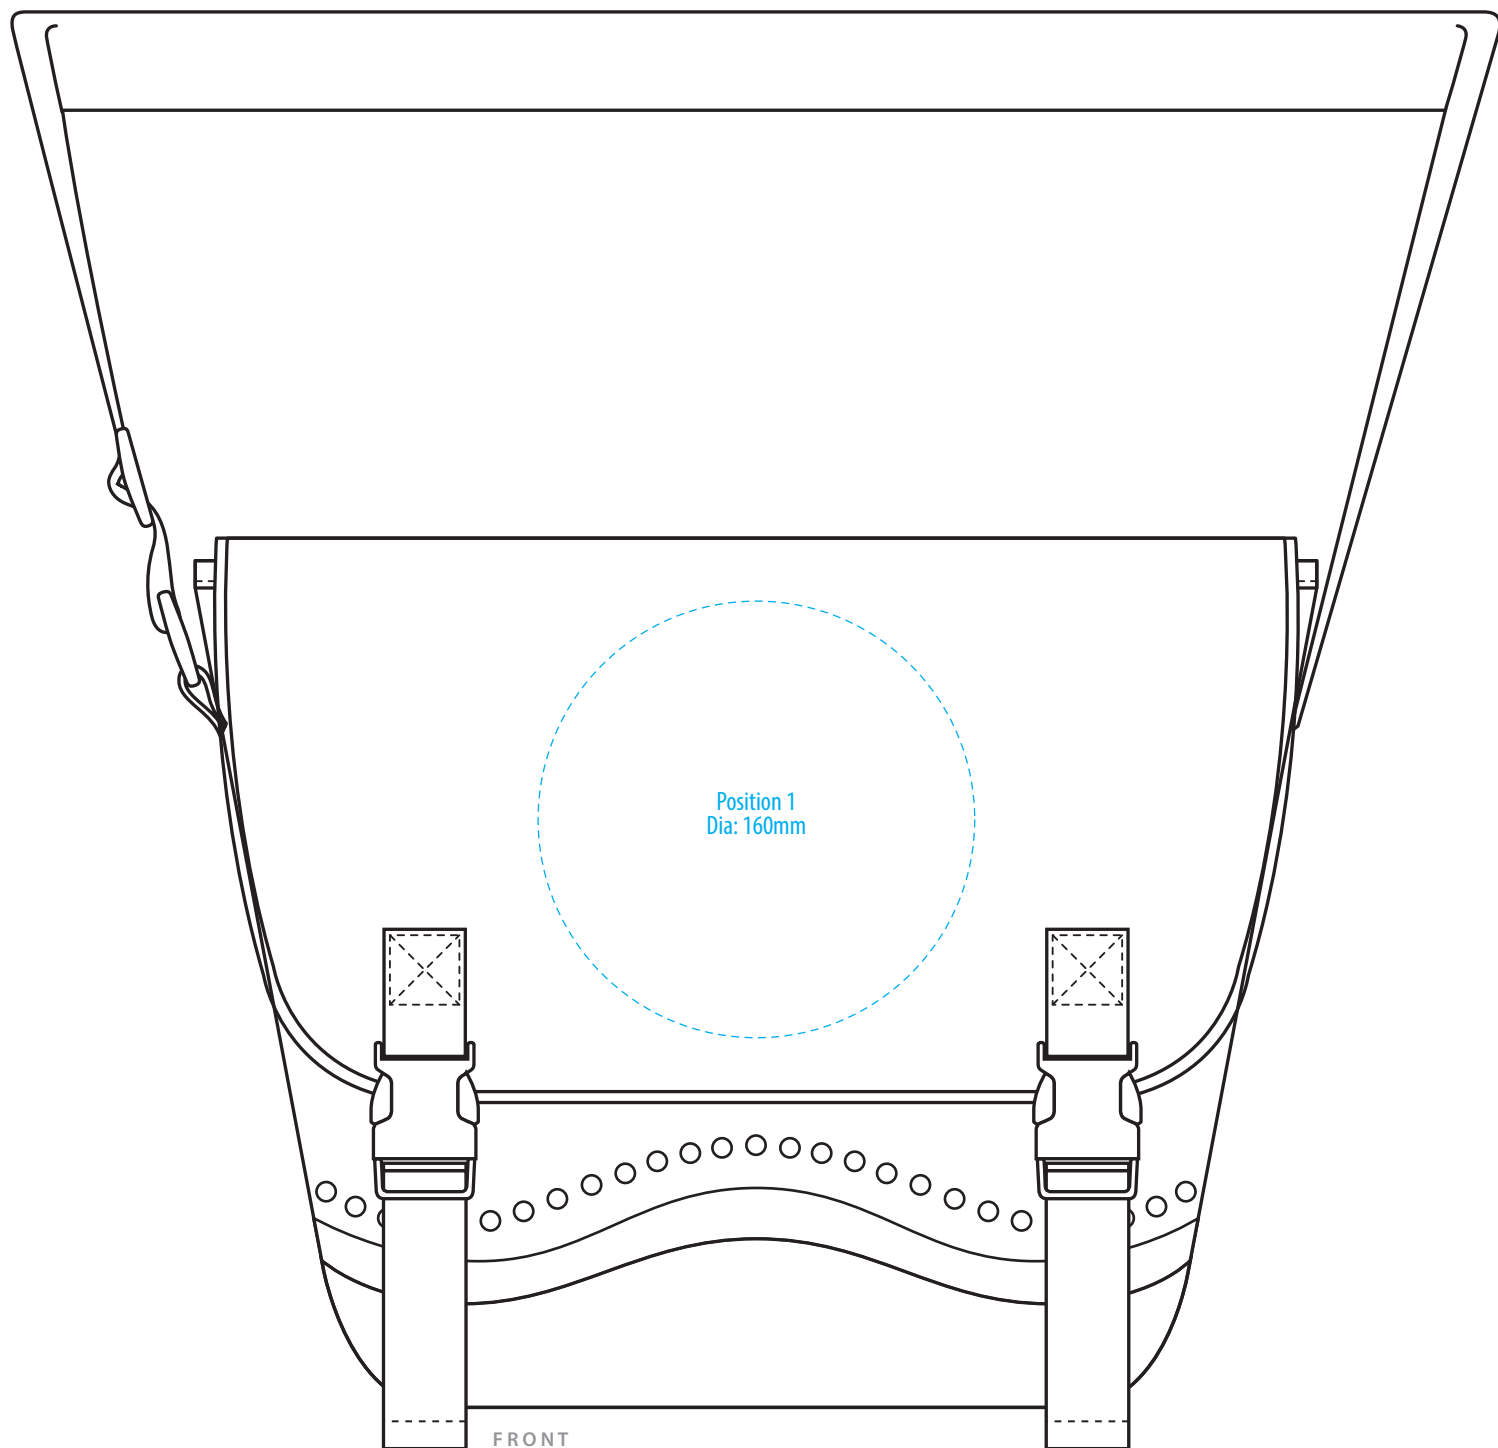

1114

COLOUR

**NOTE:**

The maximum decoration area is a guide only and is greatly dependant on the logo shape.

EMBROIDERY / SUPASUB / SUPAETCH / SUPAFLEX

1114

NOTE:

The maximum decoration area is a guide only and is greatly dependant on the logo shape.

SUPACOLOUR / SCREENPRINT