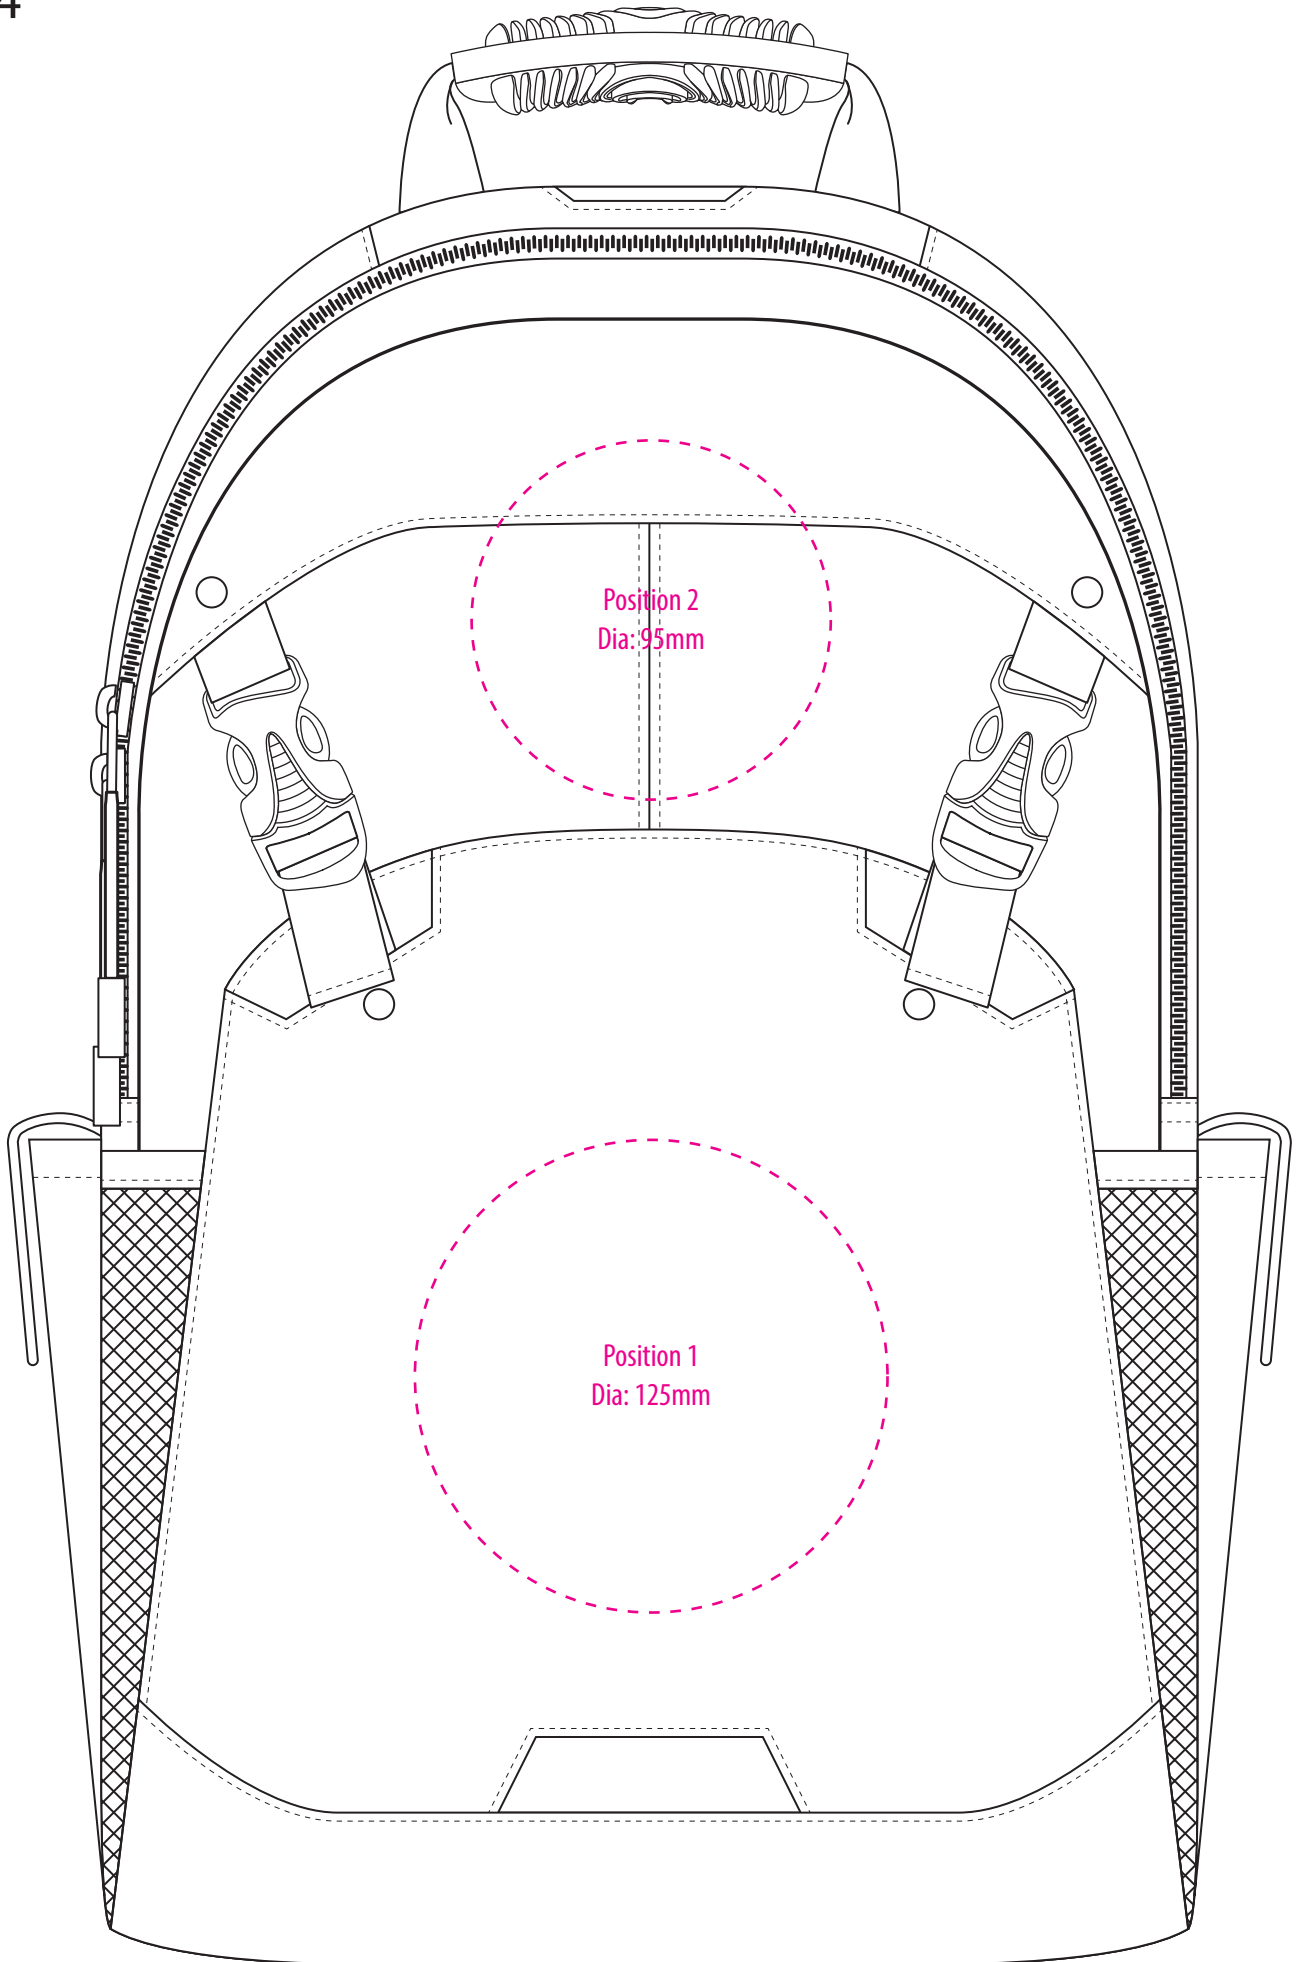

----- Print / Transfer

Position 2
Dia: 95mm

Position 1
Dia: 125mm

----- Embroidery

1154