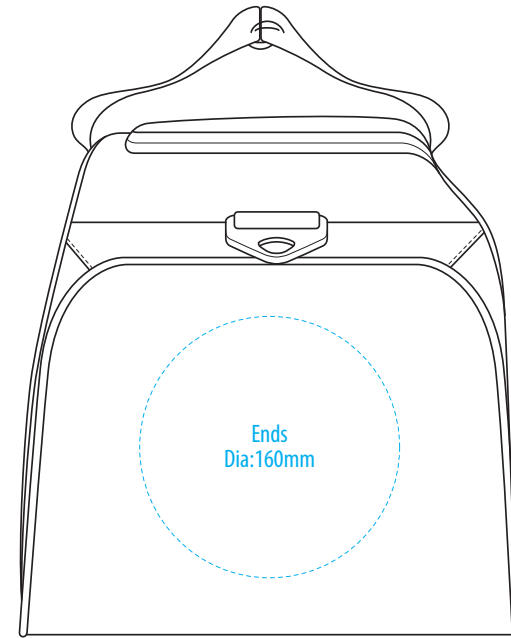

1159

COLOURWAYS

FRONT

LEFT END

TOP

COLOUR

1159 Chicane Sports Bag

# 1159

**NOTE:**

The maximum decoration area is a guide only and is greatly dependant on the logo shape.

FRONT

LEFT END

TOP

-----  
EMBROIDERY

1159

**NOTE:**

The maximum decoration area is a guide only and is greatly dependant on the logo shape.

FRONT

LEFT END

TOP

-----  
SUPACOLOUR / PRINT

**NOTE:**

The maximum decoration area is a guide only and is greatly dependant on the logo shape.