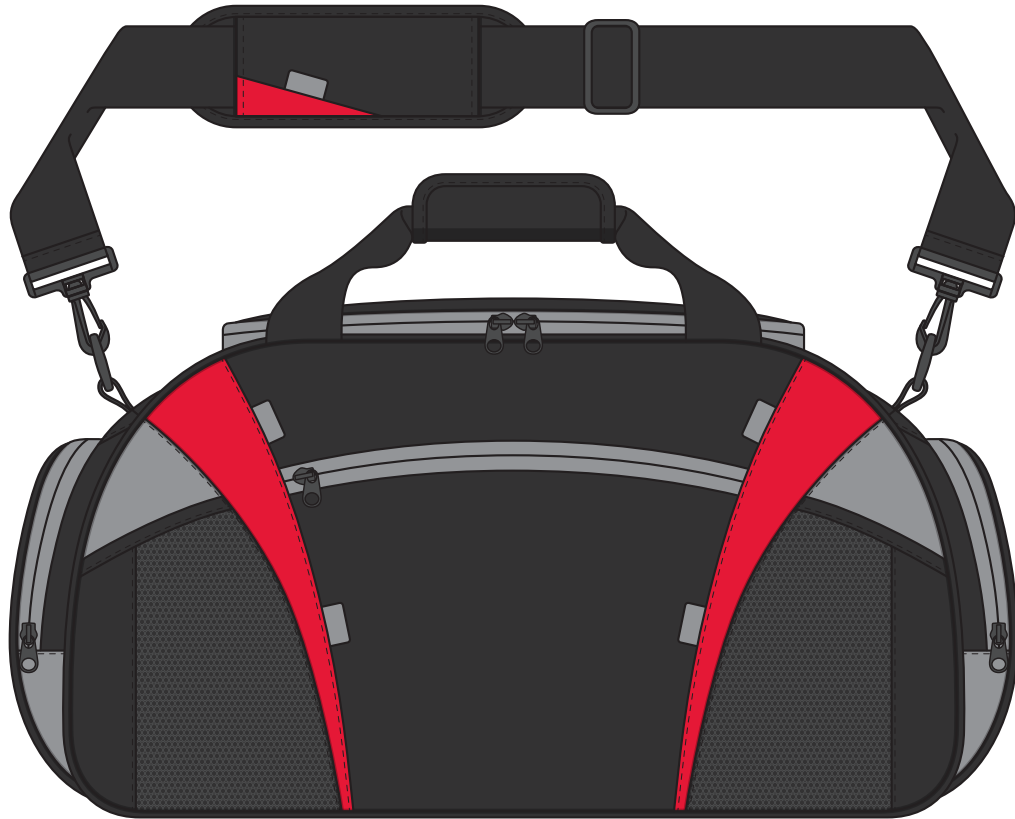

1159

COLOURWAYS

FRONT

LEFT END

TOP

COLOUR

1159 Chicane Sports Bag

# 1159

**NOTE:**

The maximum decoration area is a guide only and is greatly dependant on the logo shape.

FRONT

LEFT END

TOP

-----  
EMBROIDERY

1159

**NOTE:**

The maximum decoration area is a guide only and is greatly dependant on the logo shape.

FRONT

LEFT END

TOP

-----  
SUPACOLOUR / PRINT

**NOTE:**

The maximum decoration area is a guide only and is greatly dependant on the logo shape.