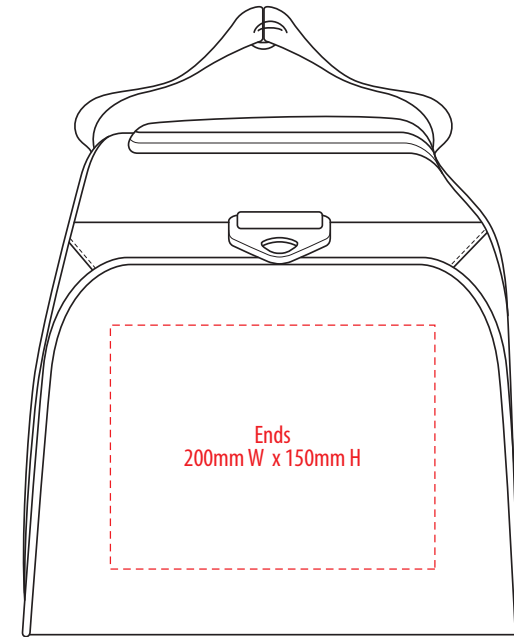

# 1159

**NOTE:**

The maximum decoration area is a guide only and is greatly dependant on the logo shape.

FRONT

LEFT END

TOP

-----  
EMBROIDERY

1159

**NOTE:**

The maximum decoration area is a guide only and is greatly dependant on the logo shape.

FRONT

LEFT END

TOP

-----  
SUPACOLOUR / PRINT

**NOTE:**

The maximum decoration area is a guide only and is greatly dependant on the logo shape.