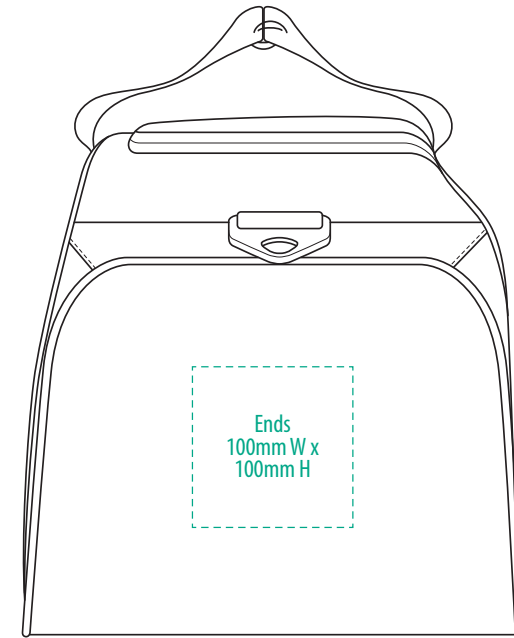

NOTE:

The maximum decoration area is a guide only and is greatly dependant on the logo shape.

LEFT END

SUPASUB / SUPAETCH / SUPAFLEX