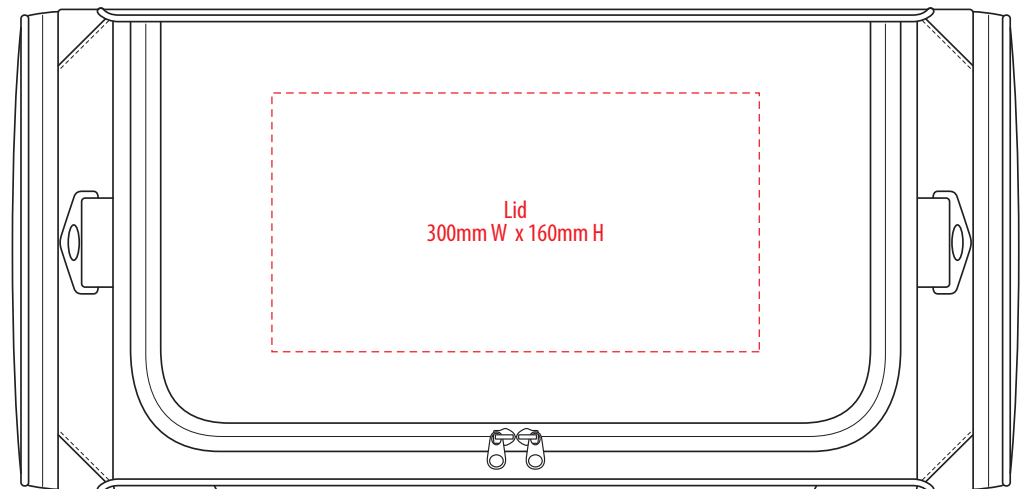

# 1159

**NOTE:**

The maximum decoration area is a guide only and is greatly dependant on the logo shape.

FRONT

LEFT END

TOP

-----  
EMBROIDERY

1159

**NOTE:**

The maximum decoration area is a guide only and is greatly dependant on the logo shape.

FRONT

LEFT END

TOP

-----  
SUPACOLOUR / PRINT

**NOTE:**

The maximum decoration area is a guide only and is greatly dependant on the logo shape.