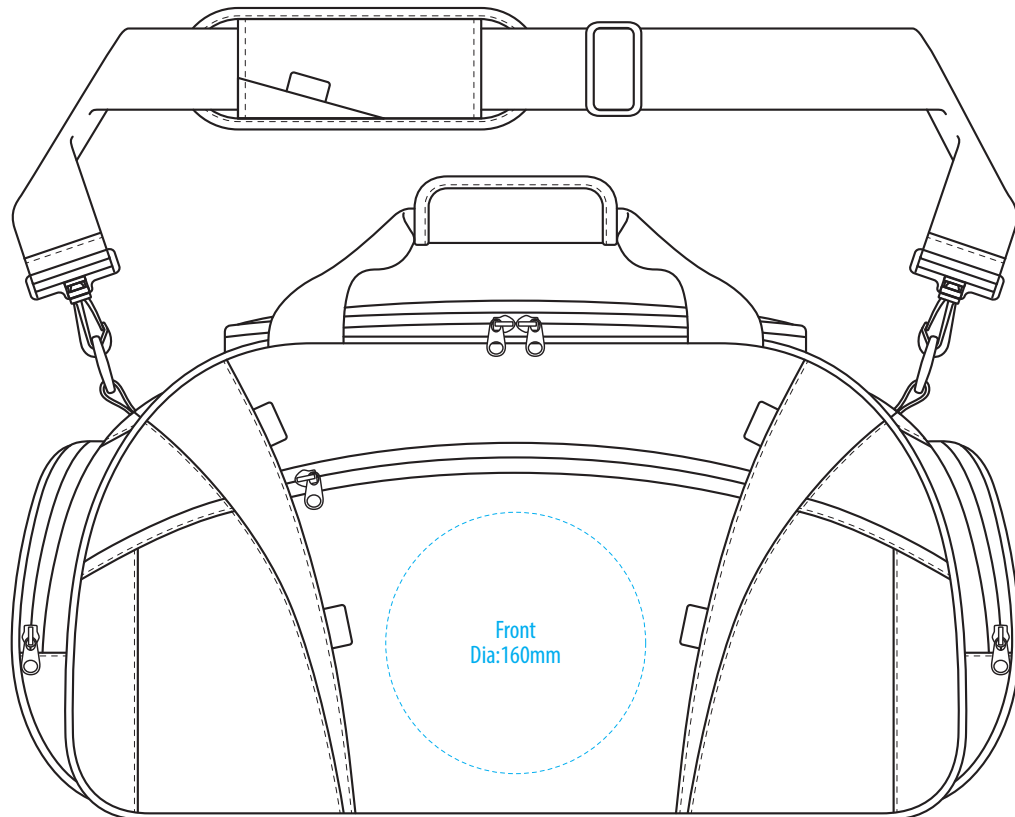

1159

COLOURWAYS

FRONT

LEFT END

TOP

COLOUR

1159 Chicane Sports Bag

# 1159

**NOTE:**

The maximum decoration area is a guide only and is greatly dependant on the logo shape.

FRONT

LEFT END

TOP

-----  
EMBROIDERY

1159

**NOTE:**

The maximum decoration area is a guide only and is greatly dependant on the logo shape.

FRONT

LEFT END

TOP

-----  
SUPACOLOUR / PRINT

**NOTE:**

The maximum decoration area is a guide only and is greatly dependant on the logo shape.