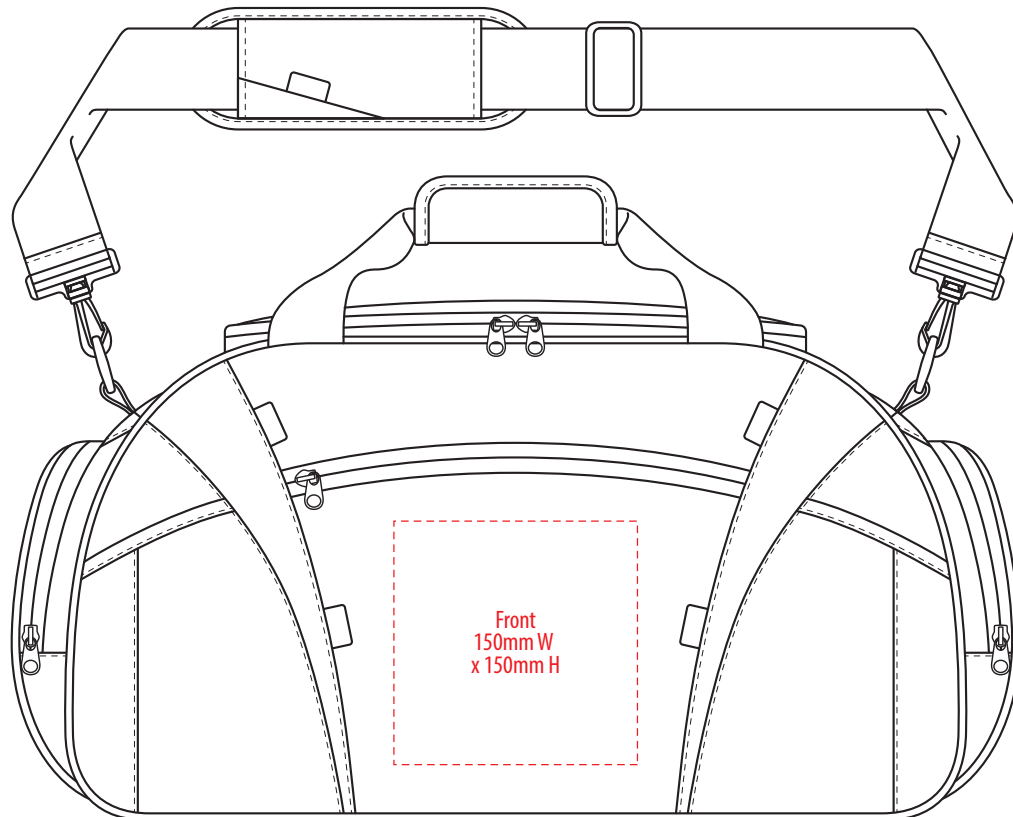

# 1159

**NOTE:**

The maximum decoration area is a guide only and is greatly dependant on the logo shape.

FRONT

LEFT END

TOP

-----  
EMBROIDERY

1159

**NOTE:**

The maximum decoration area is a guide only and is greatly dependant on the logo shape.

FRONT

LEFT END

TOP

-----  
SUPACOLOUR / PRINT

**NOTE:**

The maximum decoration area is a guide only and is greatly dependant on the logo shape.