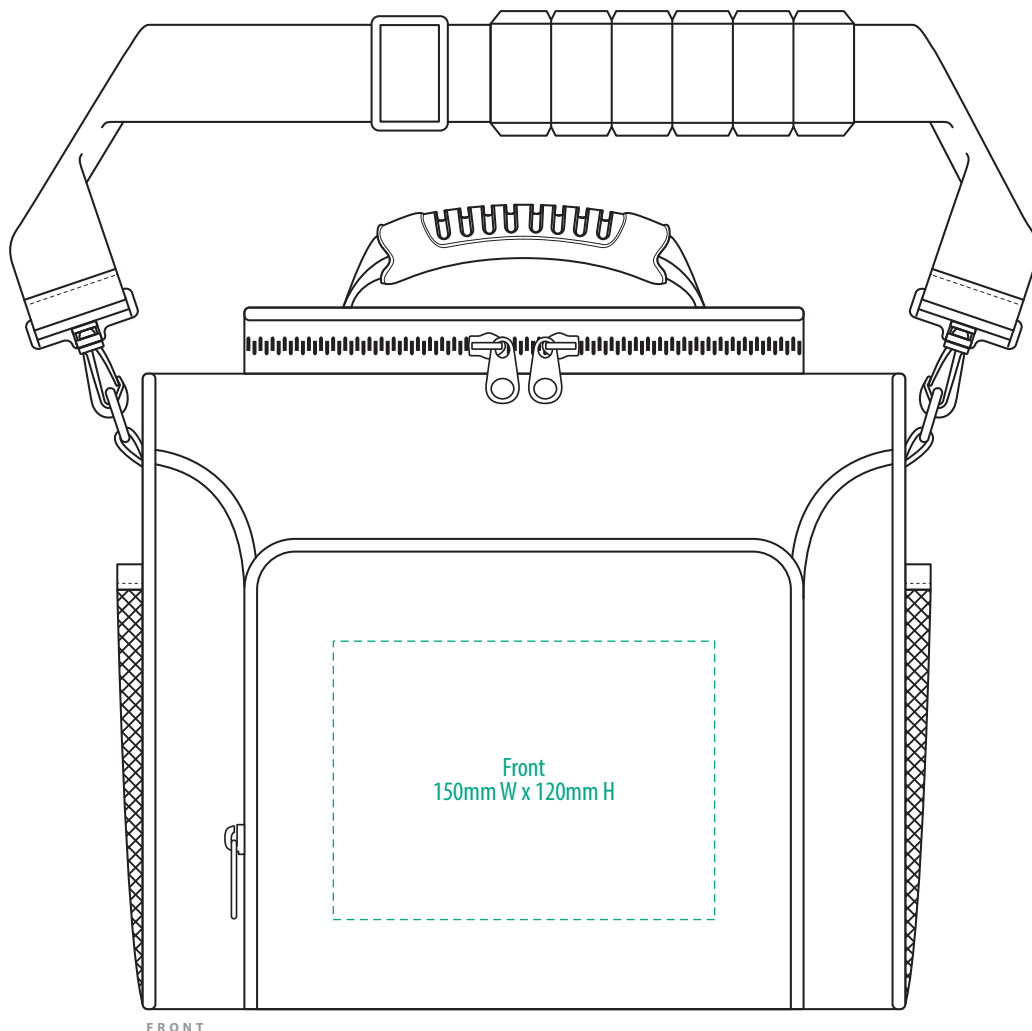

1164

COLOURWAYS

FRONT

BACK

COLOUR

1164

NOTE:

The maximum decoration area is a guide only and is greatly dependant on the logo shape.

EMBROIDERY / SUPASUB / SUPAETCH / SUPAFLEX

NOTE:

The maximum decoration area is a guide only and is greatly dependant on the logo shape.

1164

NOTE:

The maximum decoration area is a guide only and is greatly dependant on the logo shape.