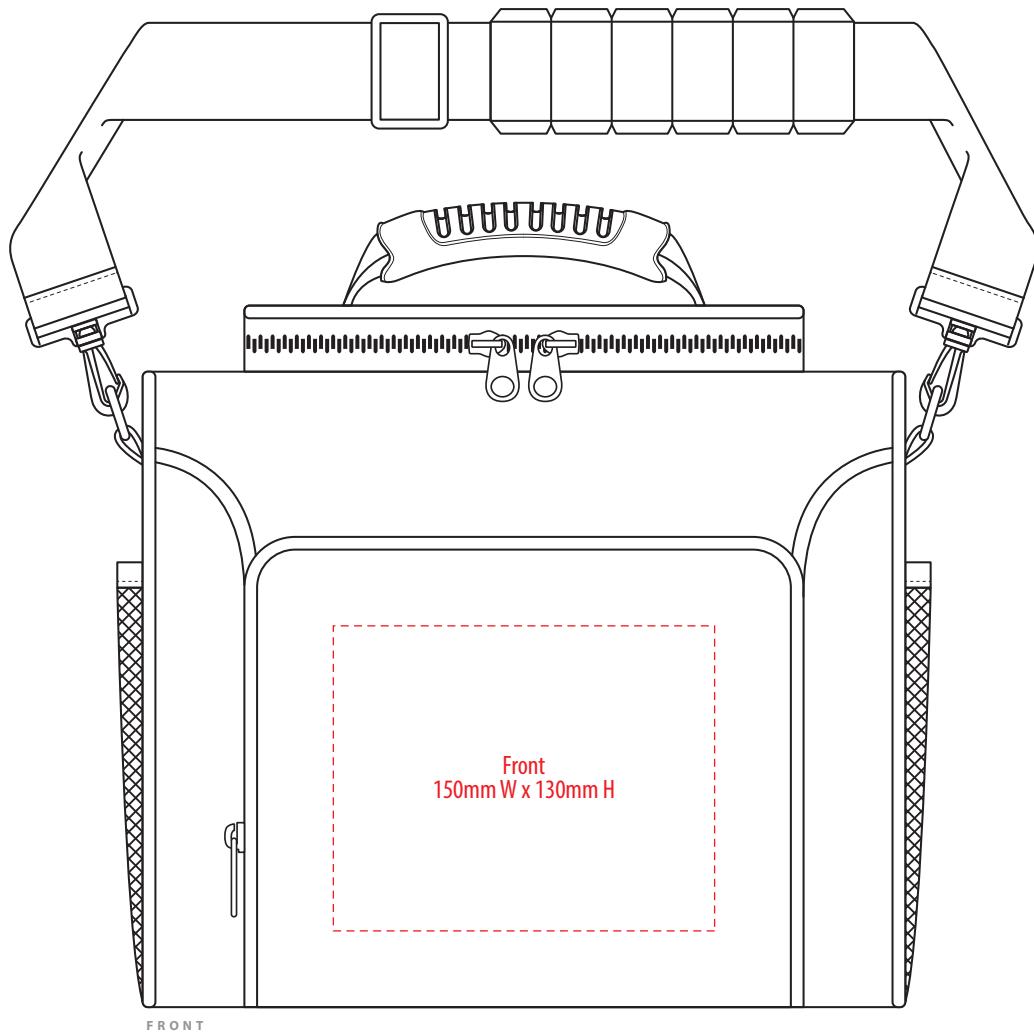

1164

COLOURWAYS

FRONT

BACK

COLOUR

1164

NOTE:

The maximum decoration area is a guide only and is greatly dependant on the logo shape.

EMBROIDERY / SUPASUB / SUPAETCH / SUPAFLEX

NOTE:

The maximum decoration area is a guide only and is greatly dependant on the logo shape.

1164

NOTE:

The maximum decoration area is a guide only and is greatly dependant on the logo shape.