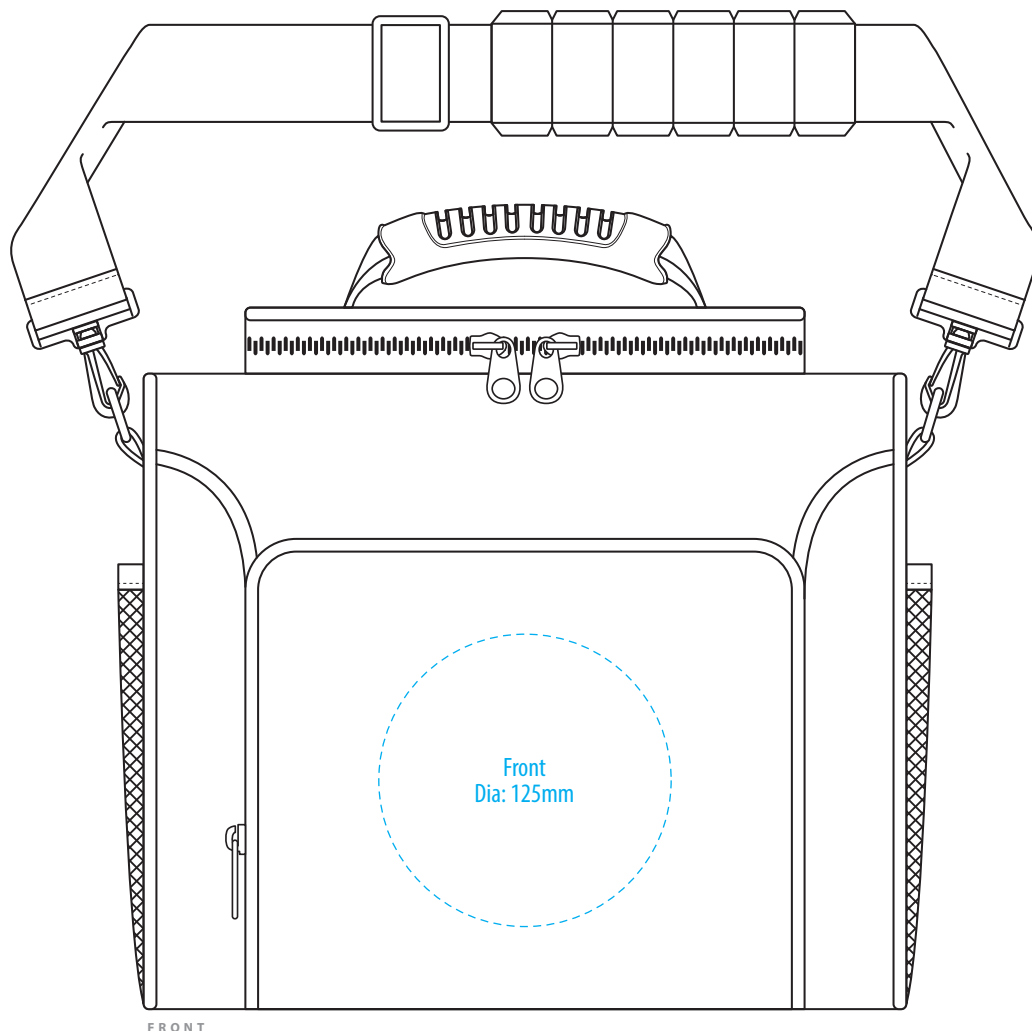

1164

COLOURWAYS

FRONT

BACK

COLOUR

1164

NOTE:

The maximum decoration area is a guide only and is greatly dependant on the logo shape.

EMBROIDERY / SUPASUB / SUPAETCH / SUPAFLEX

NOTE:

The maximum decoration area is a guide only and is greatly dependant on the logo shape.

1164

NOTE:

The maximum decoration area is a guide only and is greatly dependant on the logo shape.