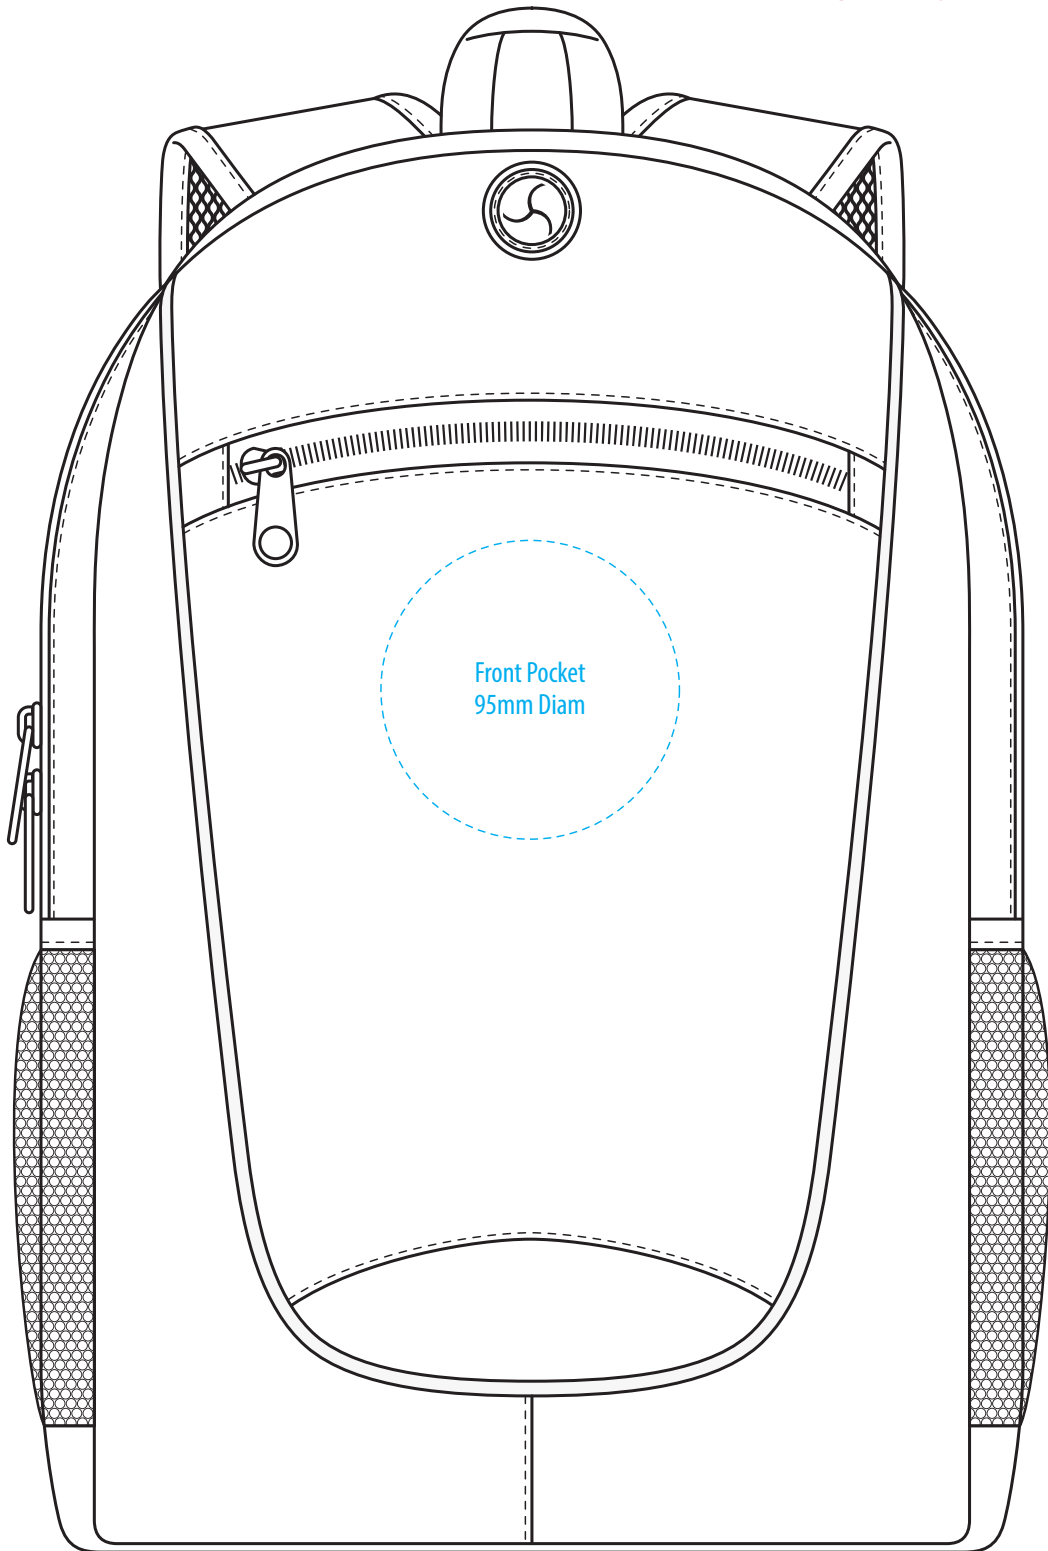

# 1199

COLOURWAYS

FRONT

-----  
COLOUR

1199

**NOTE:**

The maximum decoration area is a guide only and is greatly dependant on the logo shape.

FRONT

-----  
EMBROIDERY / SUPASUB / SUPAETCH / SUPAFLEX

1199

**NOTE:**

The maximum decoration area is a guide only and is greatly dependant on the logo shape.

FRONT

-----  
SUPACOLOUR

1199