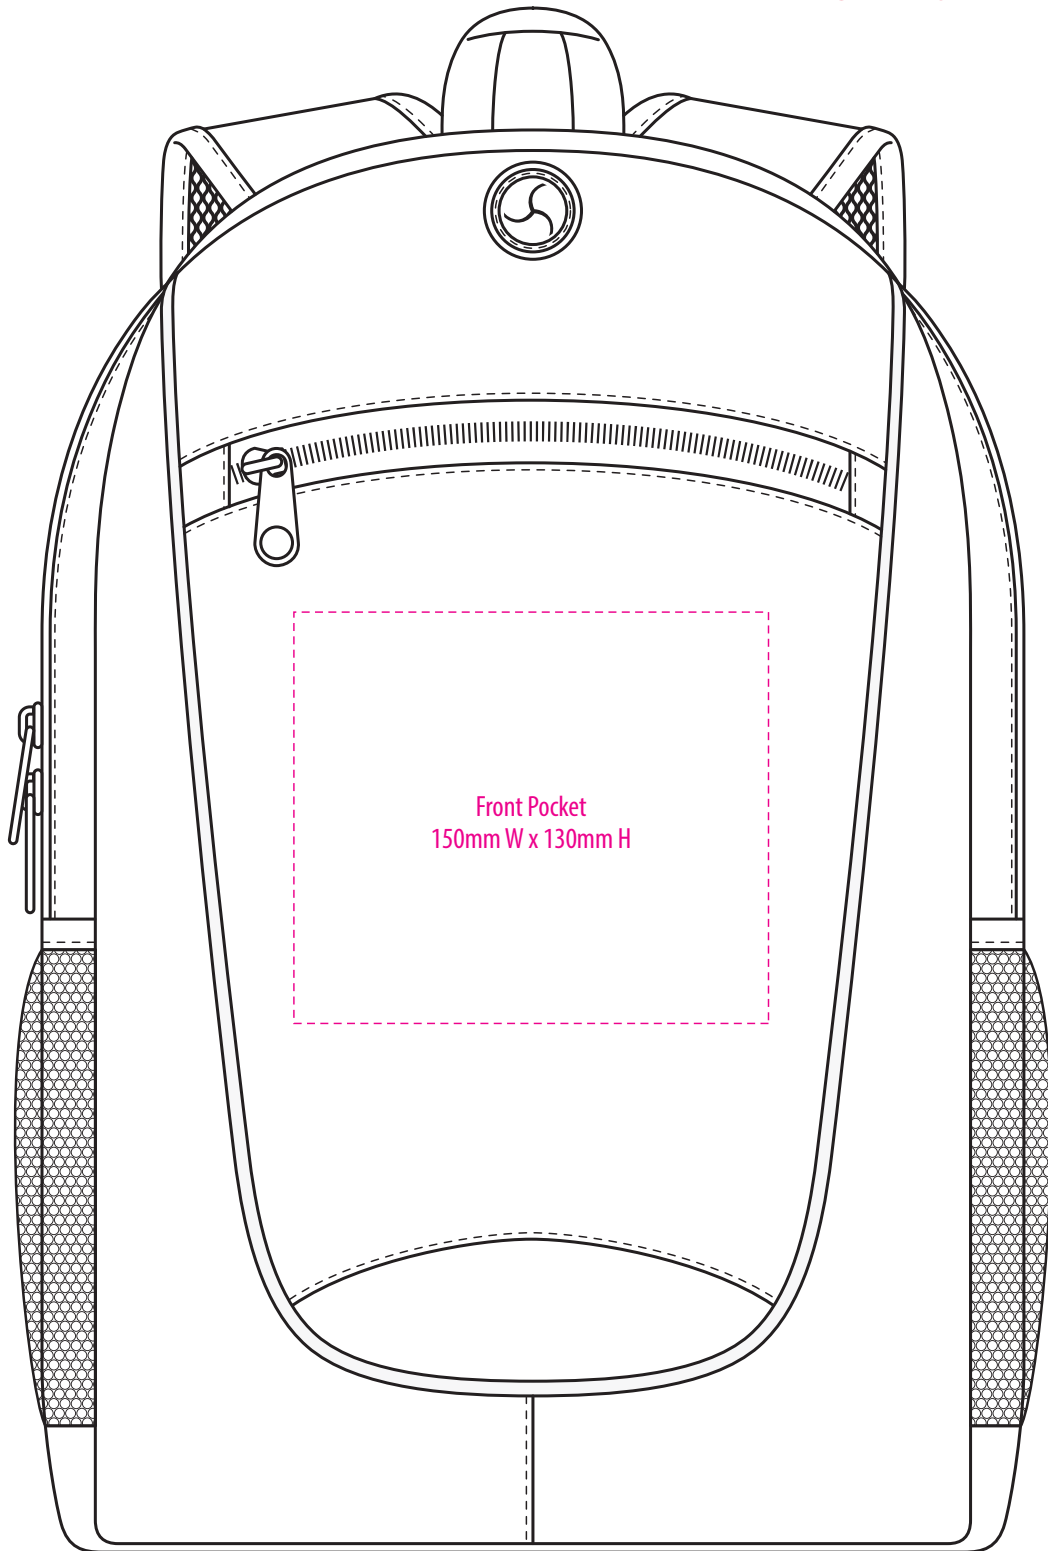

# 1199

COLOURWAYS

FRONT

-----  
COLOUR

1199

**NOTE:**

The maximum decoration area is a guide only and is greatly dependant on the logo shape.

FRONT

-----  
EMBROIDERY / SUPASUB / SUPAETCH / SUPAFLEX

1199

**NOTE:**

The maximum decoration area is a guide only and is greatly dependant on the logo shape.

FRONT

-----  
SUPACOLOUR

1199