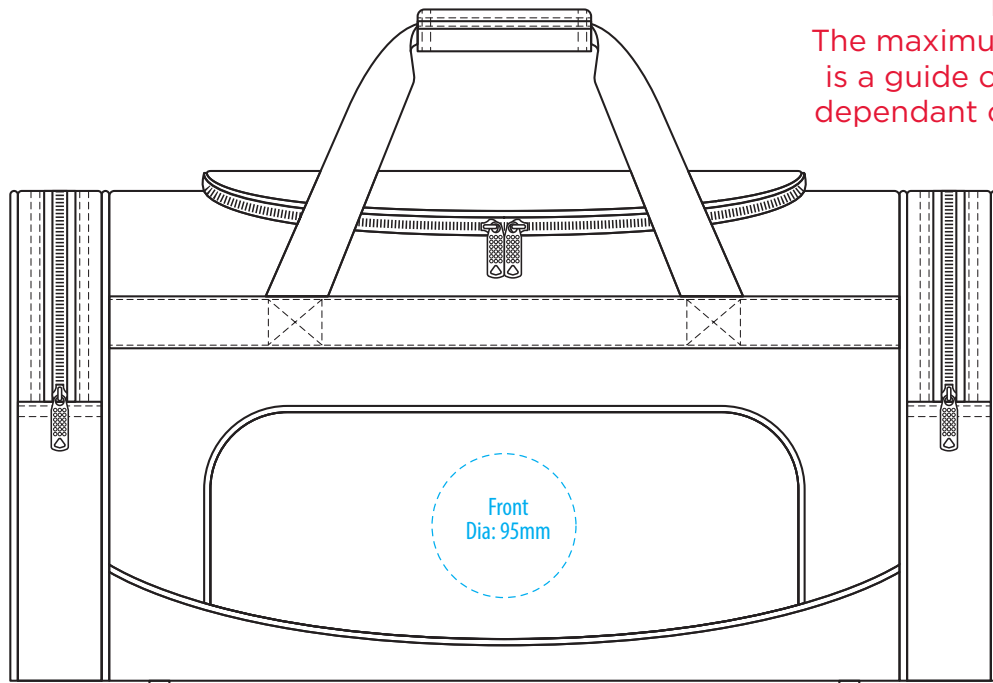

1212

TOP

SIDE

NOTE:

The maximum decoration area is a guide only and is greatly dependant on the logo shape.

FRONT

BACK

EMBROIDERY / SUPASUB / SUPAETCH / SUPAFLEX

1212

TOP

SIDE

NOTE:

The maximum decoration area is a guide only and is greatly dependant on the logo shape.

FRONT

BACK

SUPACOLOUR

1212

TOP

SIDE

NOTE:

The maximum decoration area is a guide only and is greatly dependant on the logo shape.

FRONT

BACK

SCREENPRINT