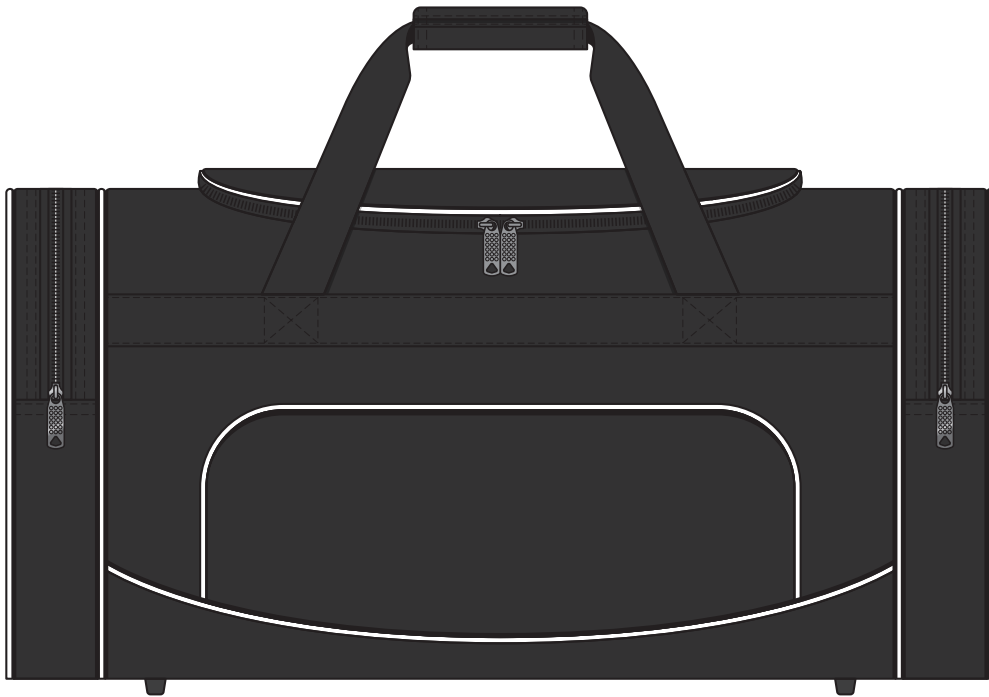

1212

COLOURWAYS

SIDE

TOP

FRONT

BACK

COLOUR

1212 Ranger Sports Bag

1212

TOP

SIDE

NOTE:

The maximum decoration area is a guide only and is greatly dependant on the logo shape.

FRONT

BACK

EMBROIDERY / SUPASUB / SUPAETCH / SUPAFLEX

1212

TOP

SIDE

NOTE:

The maximum decoration area is a guide only and is greatly dependant on the logo shape.

FRONT

BACK

SUPACOLOUR