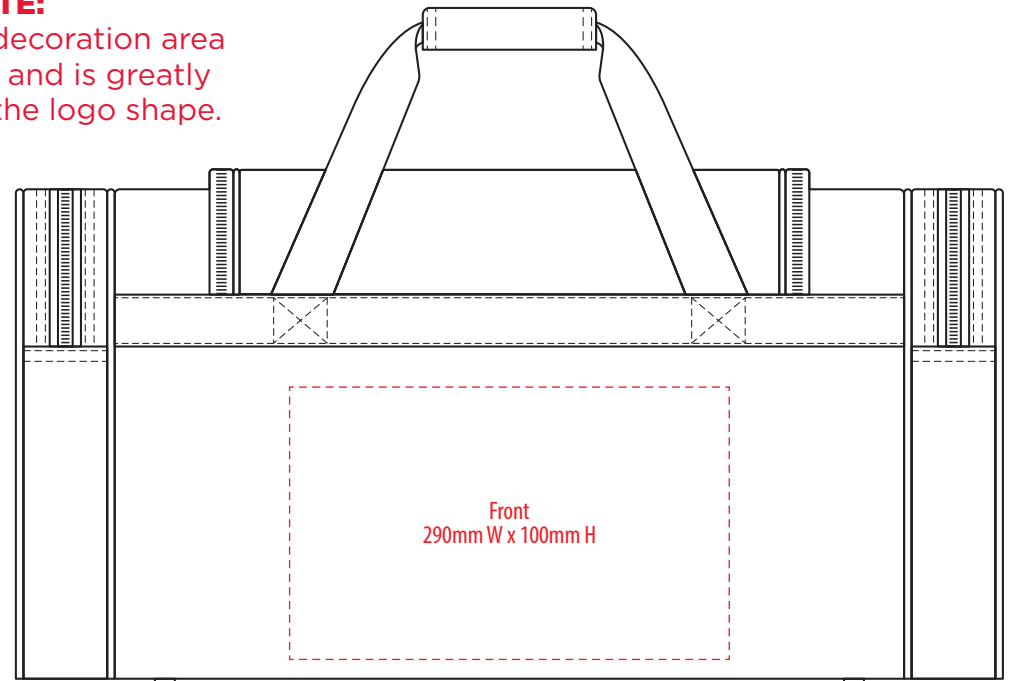

1212

TOP

SIDE

NOTE:

The maximum decoration area is a guide only and is greatly dependant on the logo shape.

FRONT

BACK

EMBROIDERY / SUPASUB / SUPAETCH / SUPAFLEX

1212

TOP

SIDE

NOTE:

The maximum decoration area is a guide only and is greatly dependant on the logo shape.

FRONT

BACK

SUPACOLOUR

1212

TOP

SIDE

NOTE:

The maximum decoration area is a guide only and is greatly dependant on the logo shape.

FRONT

BACK

SCREENPRINT