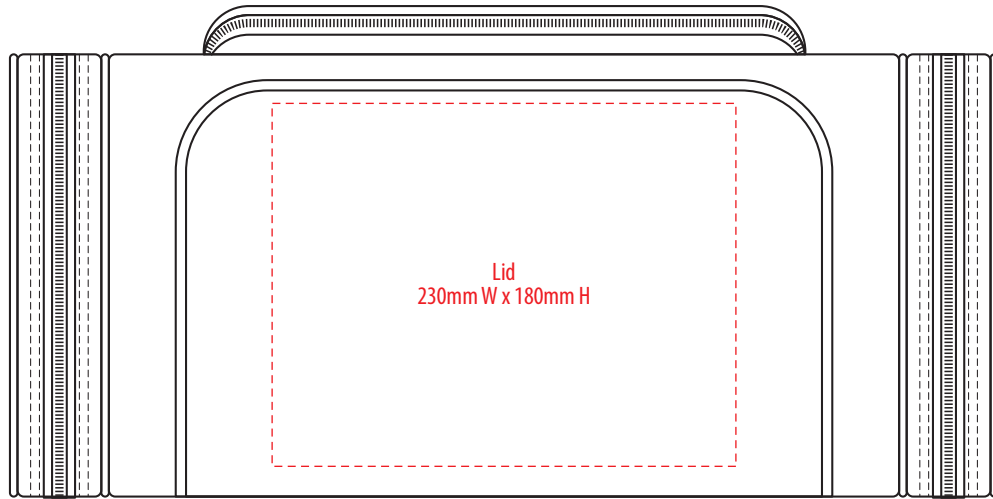

1212

TOP

SIDE

NOTE:

The maximum decoration area is a guide only and is greatly dependant on the logo shape.

FRONT

BACK

EMBROIDERY / SUPASUB / SUPAETCH / SUPAFLEX

1212

TOP

SIDE

NOTE:

The maximum decoration area is a guide only and is greatly dependant on the logo shape.

FRONT

BACK

SUPACOLOUR

1212

TOP

SIDE

NOTE:

The maximum decoration area is a guide only and is greatly dependant on the logo shape.

FRONT

BACK

SCREENPRINT