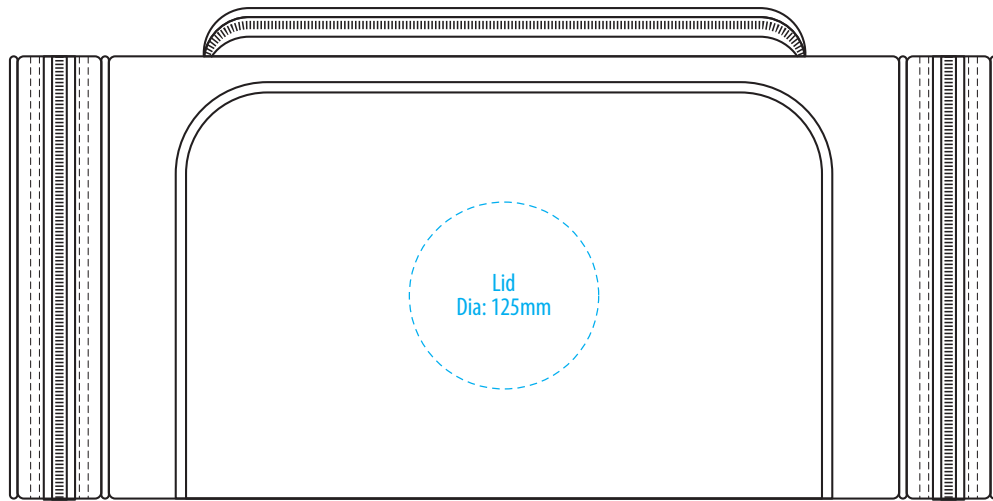

1212

COLOURWAYS

SIDE

TOP

FRONT

BACK

COLOUR

1212 Ranger Sports Bag

1212

TOP

SIDE

NOTE:

The maximum decoration area is a guide only and is greatly dependant on the logo shape.

FRONT

BACK

EMBROIDERY / SUPASUB / SUPAETCH / SUPAFLEX

1212

TOP

SIDE

NOTE:

The maximum decoration area is a guide only and is greatly dependant on the logo shape.

FRONT

BACK

SUPACOLOUR