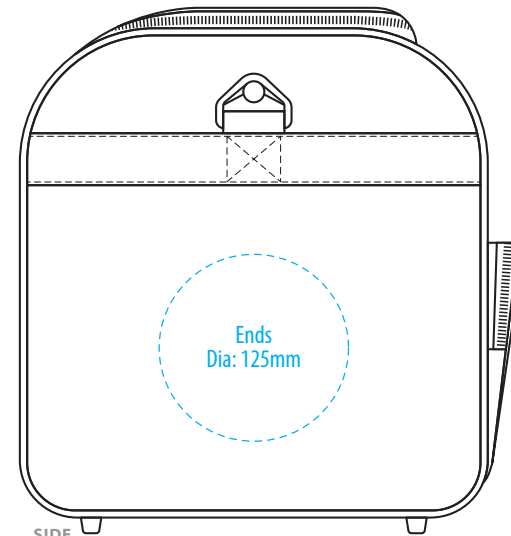

1212

COLOURWAYS

SIDE

TOP

FRONT

BACK

COLOUR

1212 Ranger Sports Bag

1212

TOP

SIDE

NOTE:

The maximum decoration area is a guide only and is greatly dependant on the logo shape.

FRONT

BACK

EMBROIDERY / SUPASUB / SUPAETCH / SUPAFLEX

1212

TOP

SIDE

NOTE:

The maximum decoration area is a guide only and is greatly dependant on the logo shape.

FRONT

BACK

SUPACOLOUR