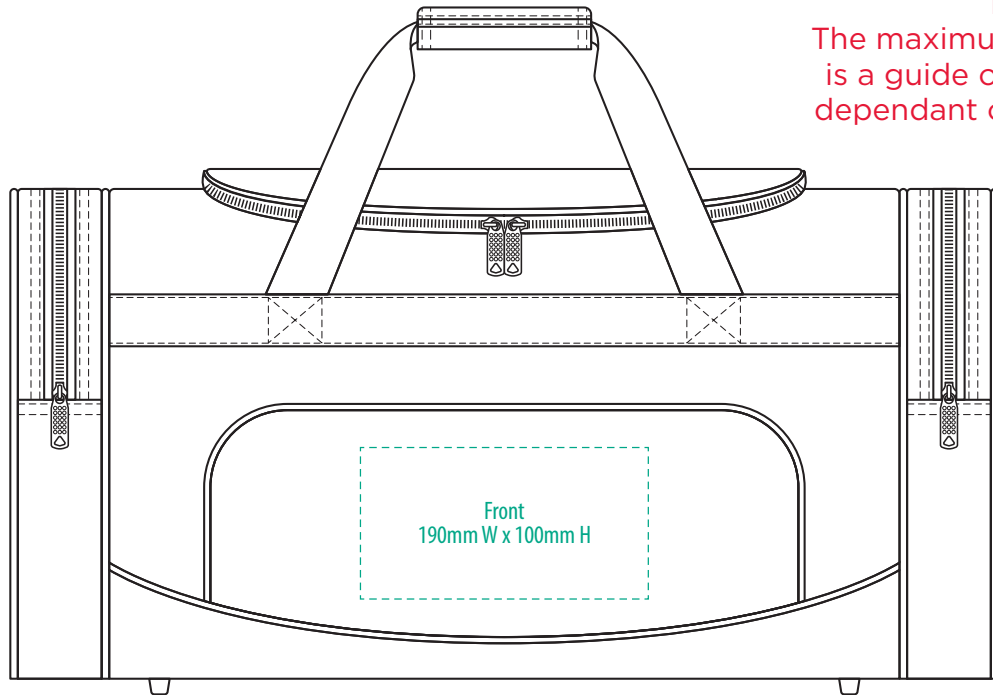

1212

TOP

SIDE

NOTE:

The maximum decoration area is a guide only and is greatly dependant on the logo shape.

FRONT

BACK

SUPACOLOUR

1212

TOP

SIDE

NOTE:

The maximum decoration area is a guide only and is greatly dependant on the logo shape.

FRONT

BACK

SCREENPRINT