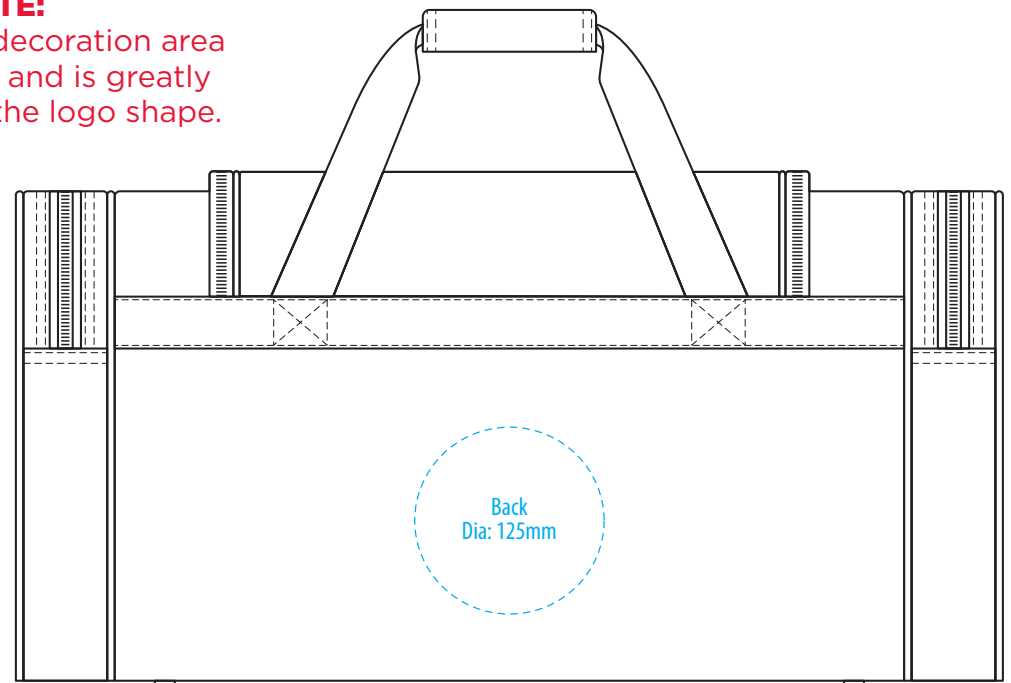

1212

TOP

SIDE

NOTE:

The maximum decoration area is a guide only and is greatly dependant on the logo shape.

FRONT

BACK

EMBROIDERY / SUPASUB / SUPAETCH / SUPAFLEX

1212

TOP

SIDE

NOTE:

The maximum decoration area is a guide only and is greatly dependant on the logo shape.

FRONT

BACK

SUPACOLOUR

1212

TOP

SIDE

NOTE:

The maximum decoration area is a guide only and is greatly dependant on the logo shape.

FRONT

BACK

SCREENPRINT