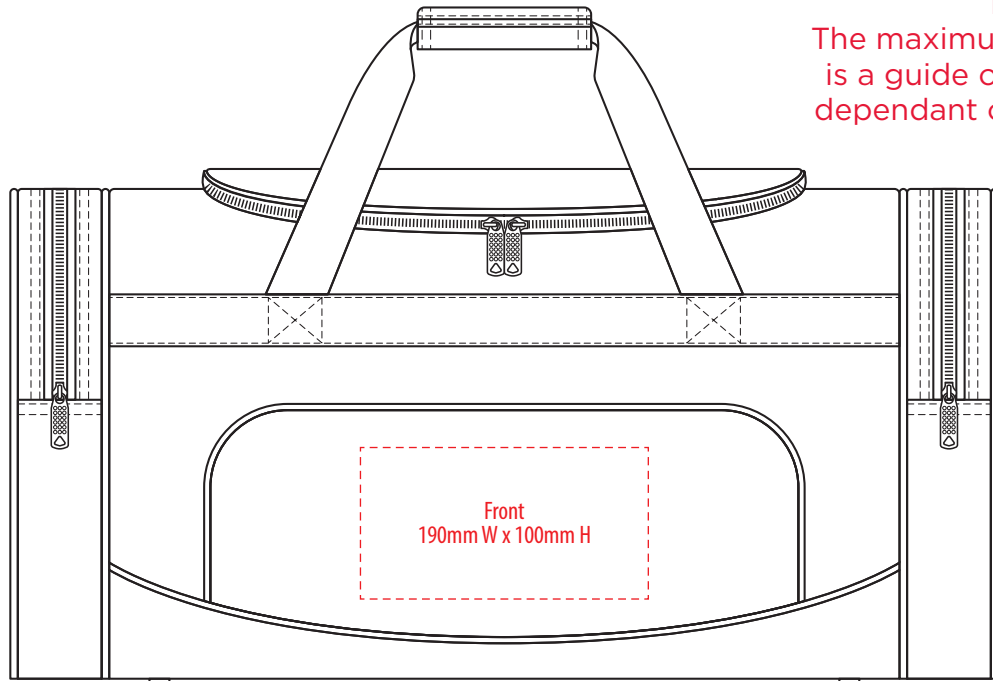

1212

TOP

SIDE

NOTE:

The maximum decoration area is a guide only and is greatly dependant on the logo shape.

FRONT

BACK

EMBROIDERY / SUPASUB / SUPAETCH / SUPAFLEX

1212

TOP

SIDE

NOTE:

The maximum decoration area is a guide only and is greatly dependant on the logo shape.

FRONT

BACK

SUPACOLOUR

1212

TOP

SIDE

NOTE:

The maximum decoration area is a guide only and is greatly dependant on the logo shape.

FRONT

BACK

SCREENPRINT