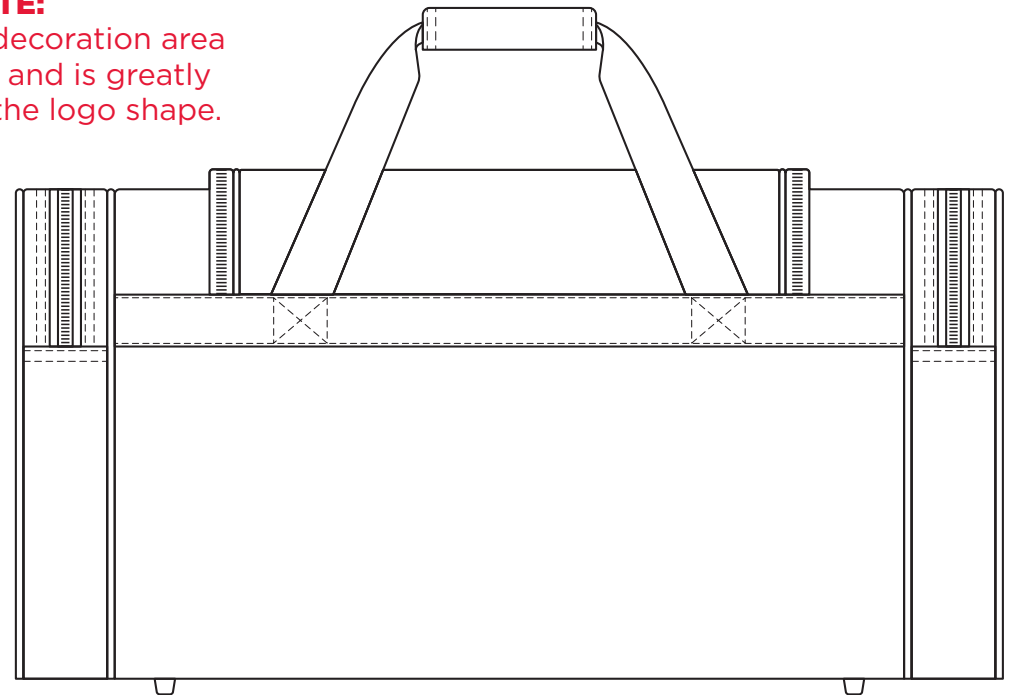

1212

TOP

SIDE

NOTE:

The maximum decoration area is a guide only and is greatly dependant on the logo shape.

FRONT

BACK

SUPACOLOUR

1212

TOP

SIDE

NOTE:

The maximum decoration area is a guide only and is greatly dependant on the logo shape.

FRONT

BACK

SCREENPRINT