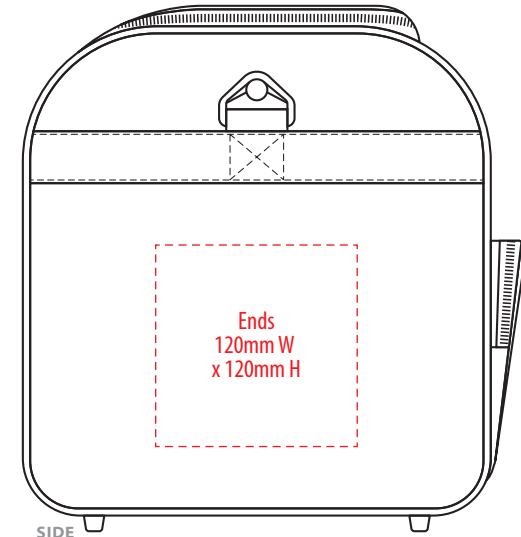

1212

TOP

SIDE

NOTE:

The maximum decoration area is a guide only and is greatly dependant on the logo shape.

FRONT

BACK

EMBROIDERY / SUPASUB / SUPAETCH / SUPAFLEX

1212

TOP

SIDE

NOTE:

The maximum decoration area is a guide only and is greatly dependant on the logo shape.

FRONT

BACK

SUPACOLOUR