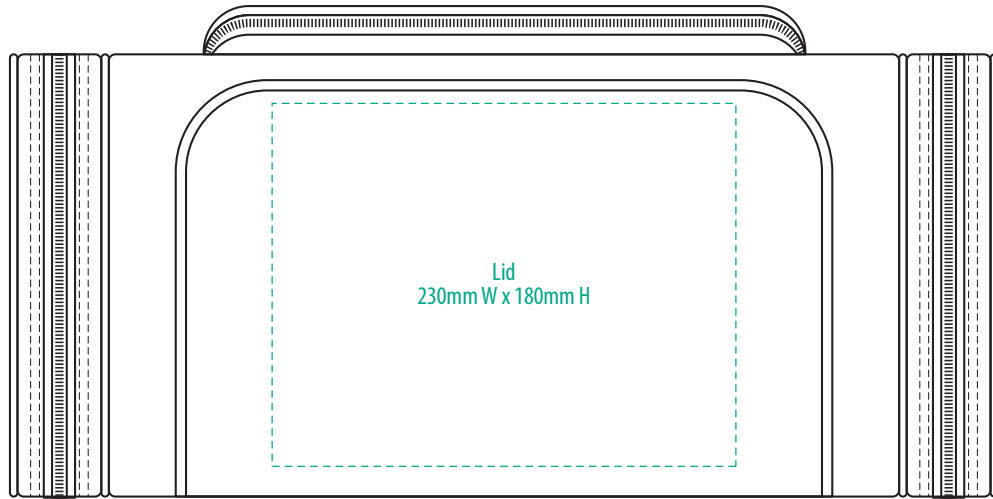

1212

TOP

SIDE

NOTE:

The maximum decoration area is a guide only and is greatly dependant on the logo shape.

FRONT

BACK

SUPACOLOUR

1212

TOP

SIDE

NOTE:

The maximum decoration area is a guide only and is greatly dependant on the logo shape.

FRONT

BACK

SCREENPRINT