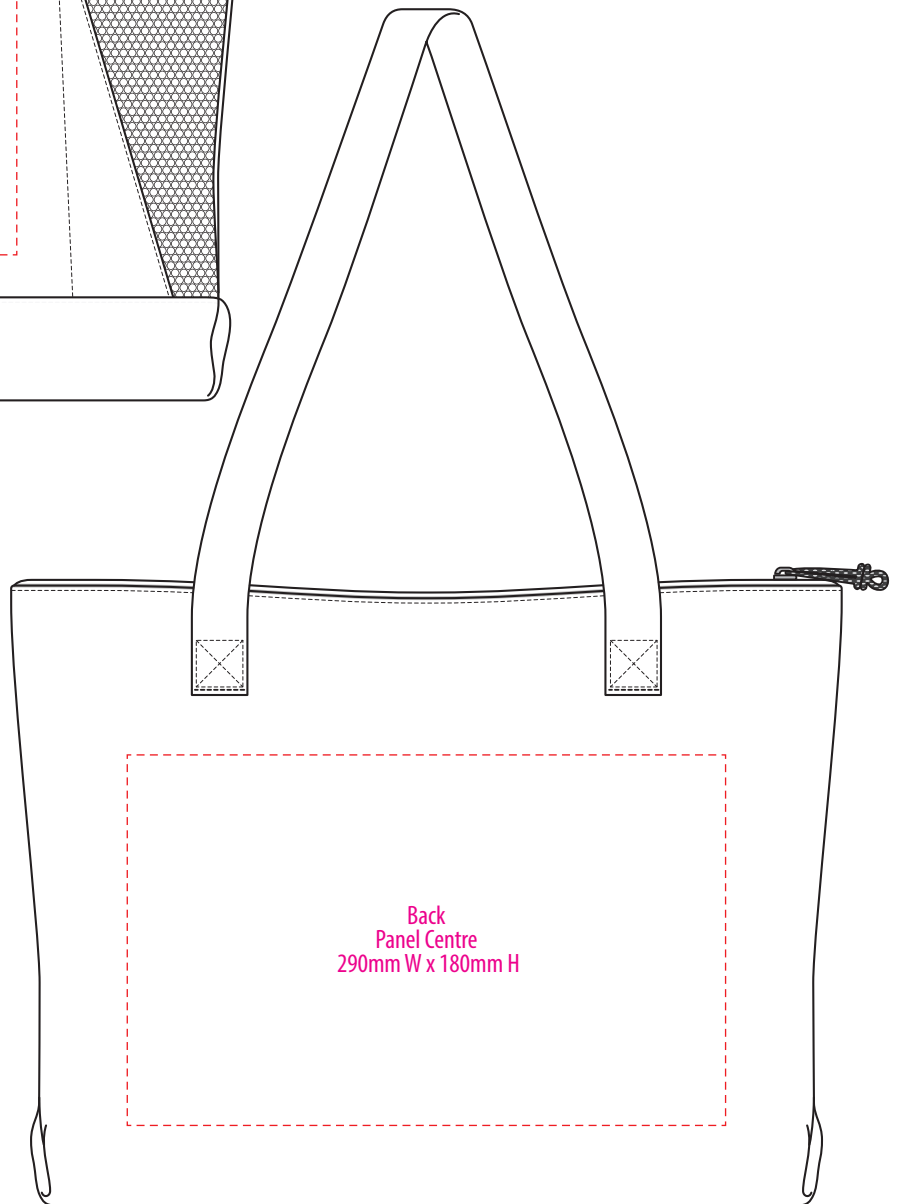

1214

FRONT

BACK

COLOUR

1214

FRONT

BACK

NOTE:

The maximum decoration area is a guide only and is greatly dependant on the logo shape.

EMBROIDERY / SUPASUB / SUPAETCH / SUPAFLEX

1214

FRONT

BACK

NOTE:

The maximum decoration area is a guide only and is greatly dependant on the logo shape.

SUPACOLOUR / SCREENPRINT