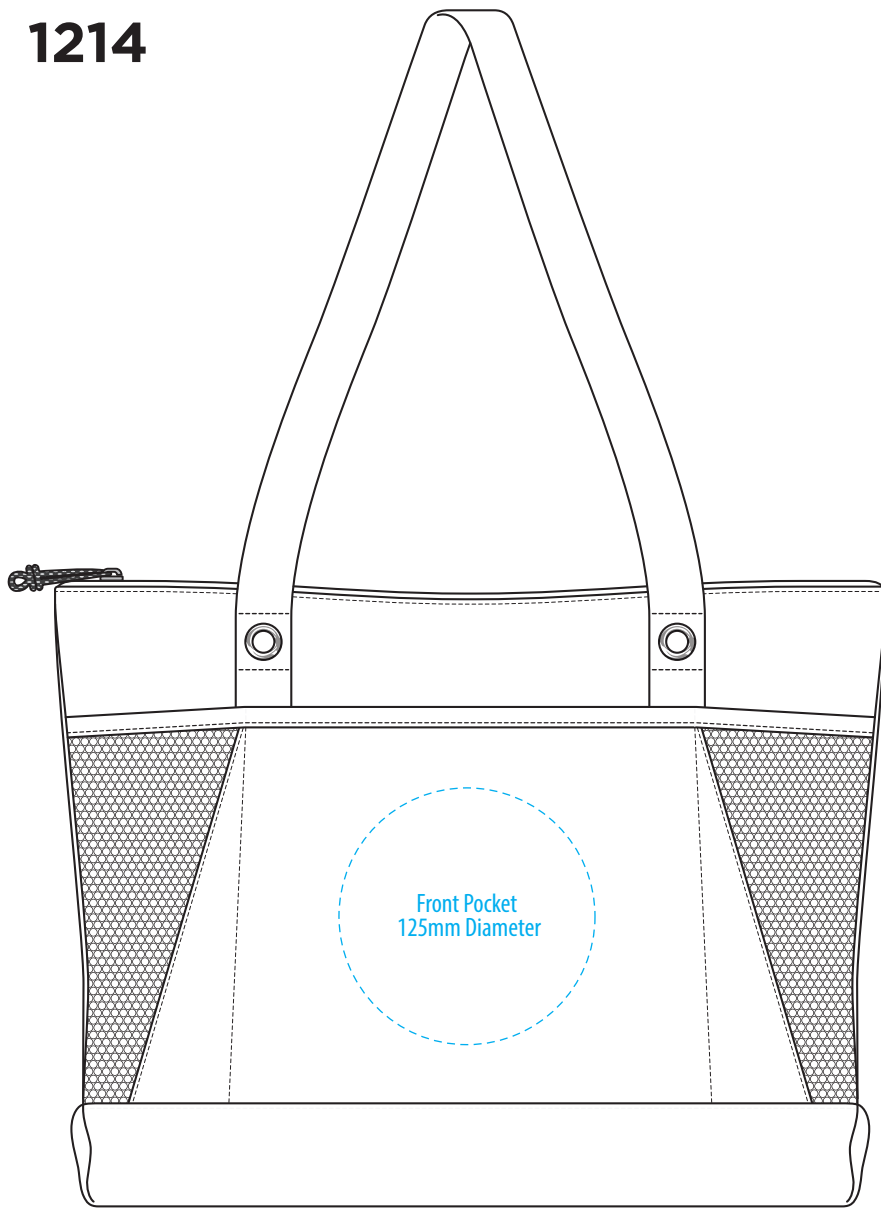

1214

FRONT

BACK

COLOUR

1214

FRONT

BACK

NOTE:

The maximum decoration area is a guide only and is greatly dependant on the logo shape.

EMBROIDERY / SUPASUB / SUPAETCH / SUPAFLEX

1214

FRONT

BACK

NOTE:

The maximum decoration area is a guide only and is greatly dependant on the logo shape.

SUPACOLOUR / SCREENPRINT