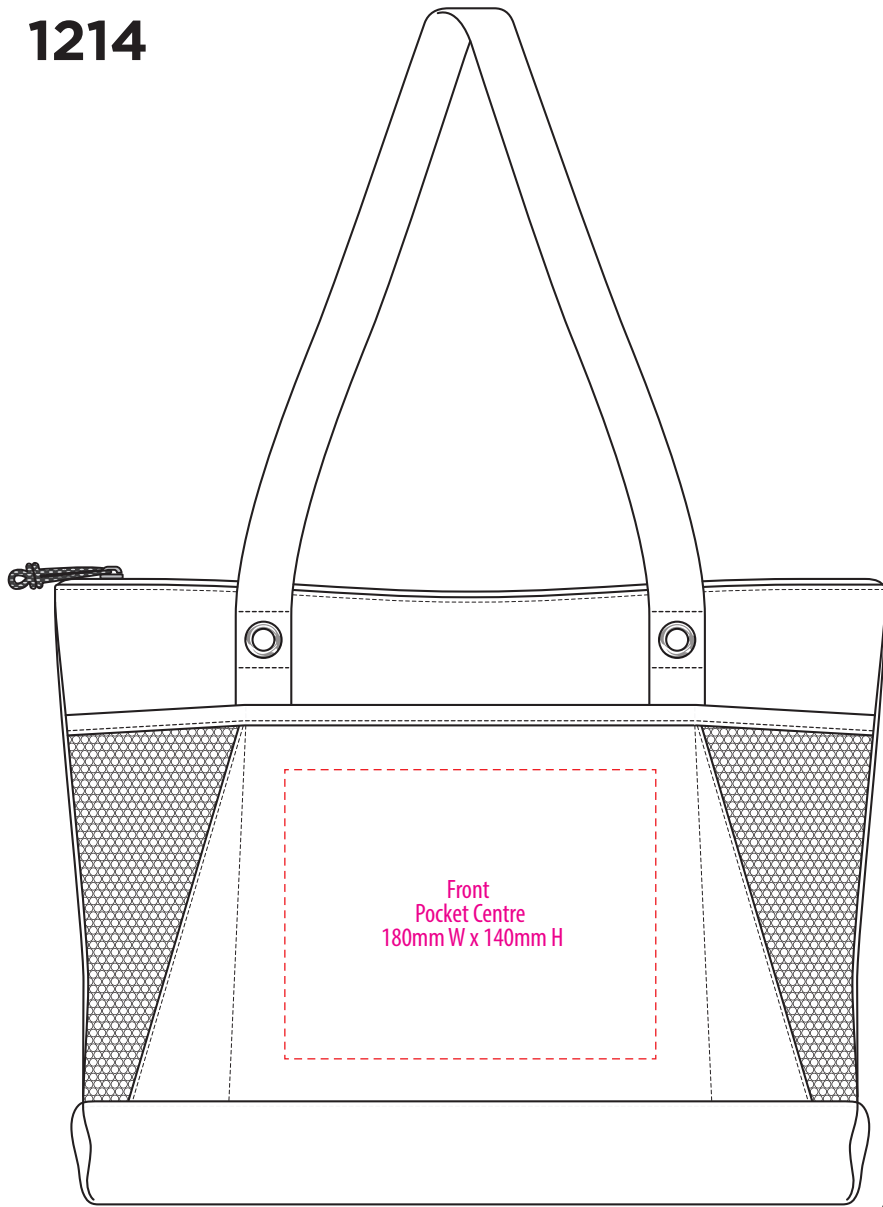

1214

FRONT

BACK

COLOUR

1214

FRONT

BACK

NOTE:

The maximum decoration area is a guide only and is greatly dependant on the logo shape.

EMBROIDERY / SUPASUB / SUPAETCH / SUPAFLEX

1214

FRONT

BACK

NOTE:

The maximum decoration area is a guide only and is greatly dependant on the logo shape.

SUPACOLOUR / SCREENPRINT