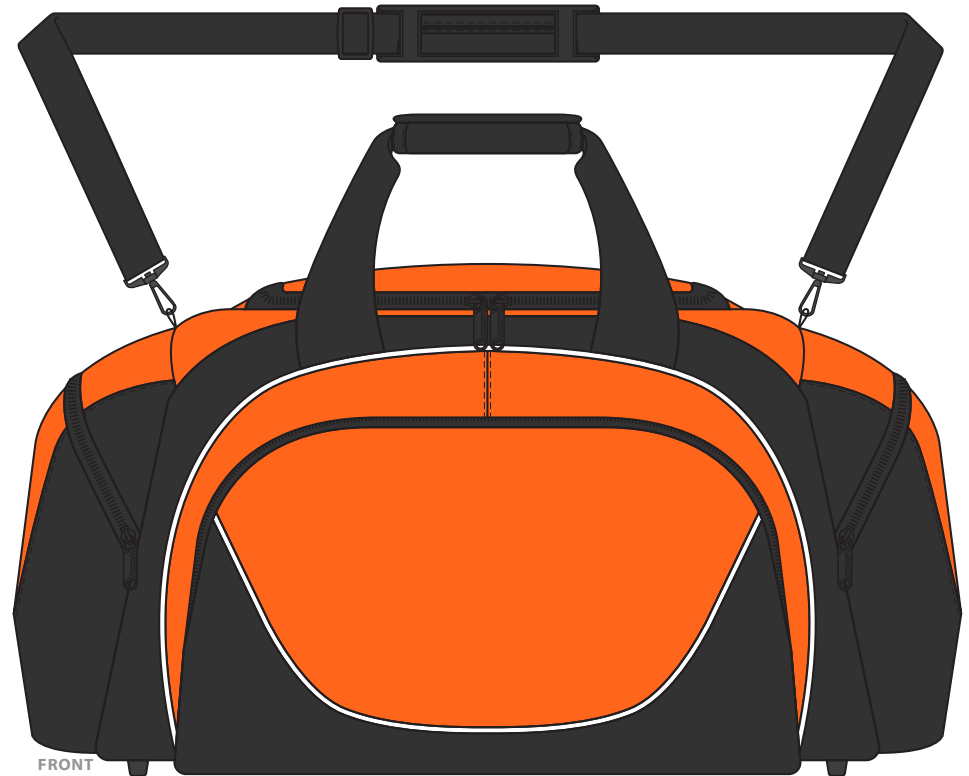

1216

COLOURWAYS

SIDE

TOP

BACK

FRONT

COLOUR

1216 Mascot Sports Bag

1216

NOTE:
The maximum
decoration area
is a guide only
and is greatly
dependant
on the logo
shape.

EMBROIDERY / SUPASUB / SUPAETCH / SUPAFLEX

1216

NOTE:
The maximum
decoration area
is a guide only
and is greatly
dependant
on the logo
shape.

SUPACOLOUR / PRINT

1216

FABRIC SWATCH

BLACK/ORANGE

BLACK

PMS 165 C

Pantone colours are provided as a reference only and are based on closest match. Actual product colour may differ. If a precise colour match is required we recommend ordering a sample.