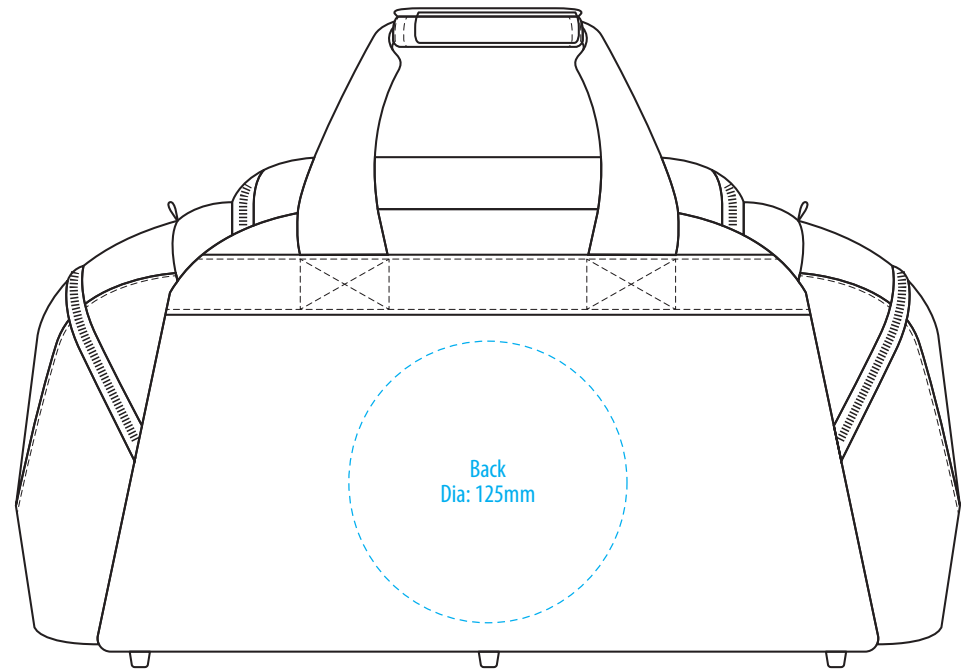

1216

COLOURWAYS

SIDE

TOP

BACK

FRONT

COLOUR

1216 Mascot Sports Bag

1216

NOTE:
The maximum
decoration area
is a guide only
and is greatly
dependant
on the logo
shape.

EMBROIDERY / SUPASUB / SUPAETCH / SUPAFLEX

1216

NOTE:
The maximum
decoration area
is a guide only
and is greatly
dependant
on the logo
shape.