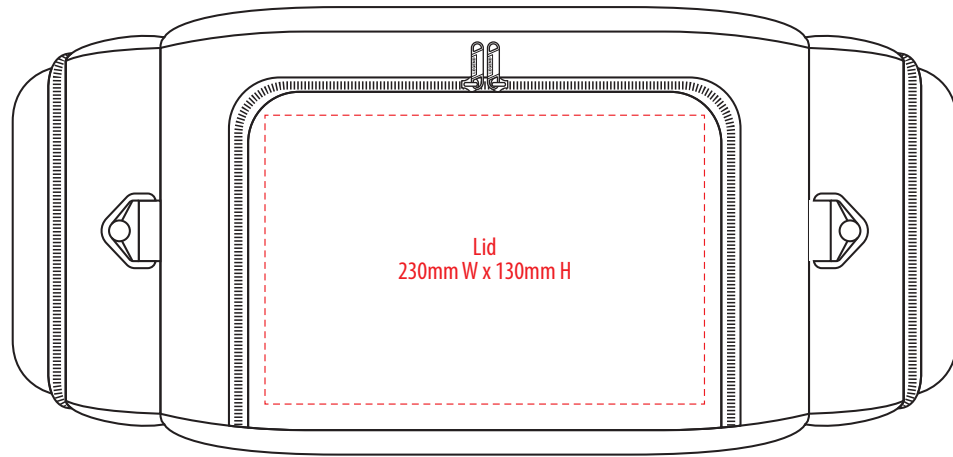

1216

NOTE:
The maximum
decoration area
is a guide only
and is greatly
dependant
on the logo
shape.

EMBROIDERY / SUPASUB / SUPAETCH / SUPAFLEX

1216

NOTE:
The maximum
decoration area
is a guide only
and is greatly
dependant
on the logo
shape.