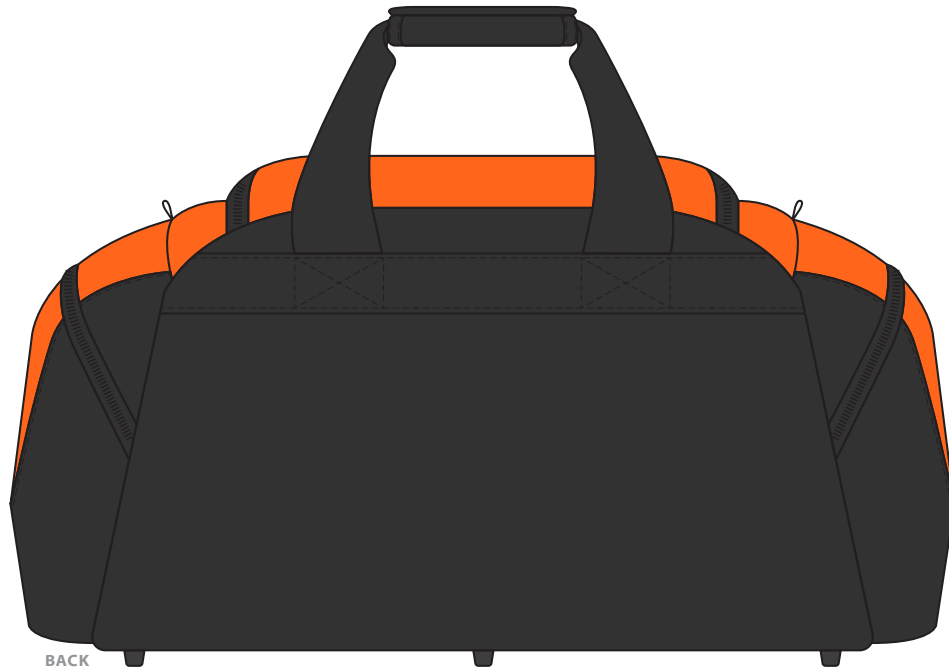

1216

COLOURWAYS

SIDE

TOP

BACK

FRONT

COLOUR

1216 Mascot Sports Bag

1216

NOTE:
The maximum
decoration area
is a guide only
and is greatly
dependant
on the logo
shape.

EMBROIDERY / SUPASUB / SUPAETCH / SUPAFLEX

1216

NOTE:
The maximum
decoration area
is a guide only
and is greatly
dependant
on the logo
shape.

SUPACOLOUR / PRINT

1216

FABRIC SWATCH

BLACK/ORANGE

BLACK

PMS 165 C

Pantone colours are provided as a reference only and are based on closest match. Actual product colour may differ. If a precise colour match is required we recommend ordering a sample.