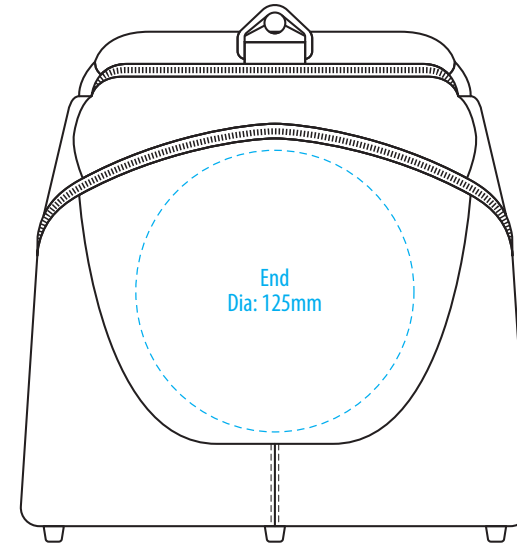

1216

COLOURWAYS

SIDE

TOP

BACK

FRONT

COLOUR

1216 Mascot Sports Bag

1216

NOTE:
The maximum
decoration area
is a guide only
and is greatly
dependant
on the logo
shape.

EMBROIDERY / SUPASUB / SUPAETCH / SUPAFLEX

1216

NOTE:
The maximum
decoration area
is a guide only
and is greatly
dependant
on the logo
shape.