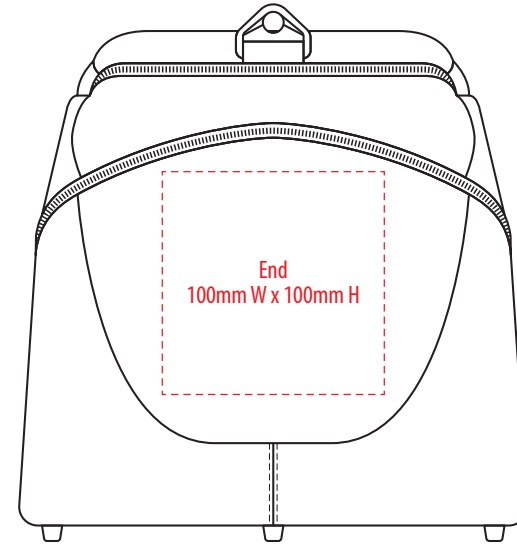

1216

NOTE:
The maximum
decoration area
is a guide only
and is greatly
dependant
on the logo
shape.

EMBROIDERY / SUPASUB / SUPAETCH / SUPAFLEX

1216

NOTE:
The maximum
decoration area
is a guide only
and is greatly
dependant
on the logo
shape.