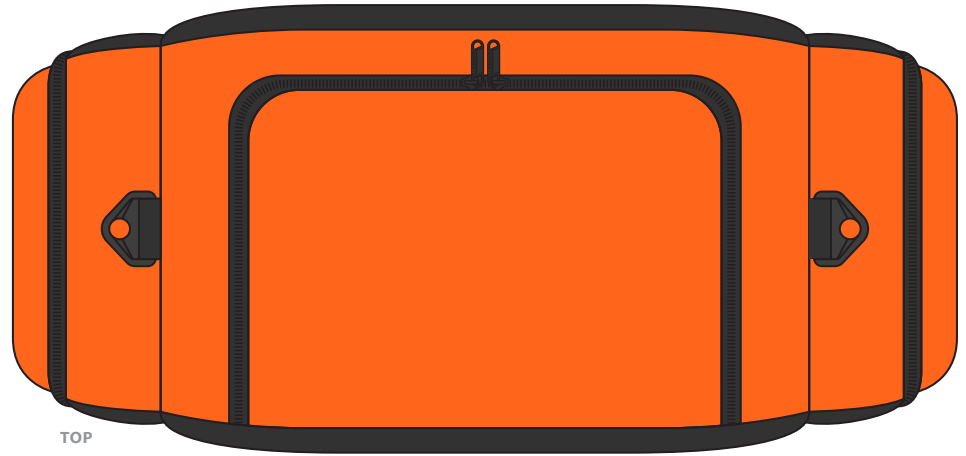

1216

COLOURWAYS

SIDE

TOP

BACK

FRONT

COLOUR

1216 Mascot Sports Bag

1216

NOTE:
The maximum
decoration area
is a guide only
and is greatly
dependant
on the logo
shape.

EMBROIDERY / SUPASUB / SUPAETCH / SUPAFLEX

1216

NOTE:
The maximum
decoration area
is a guide only
and is greatly
dependant
on the logo
shape.

SUPACOLOUR / PRINT

1216

FABRIC SWATCH

BLACK/ORANGE

BLACK

PMS 165 C

Pantone colours are provided as a reference only and are based on closest match. Actual product colour may differ. If a precise colour match is required we recommend ordering a sample.