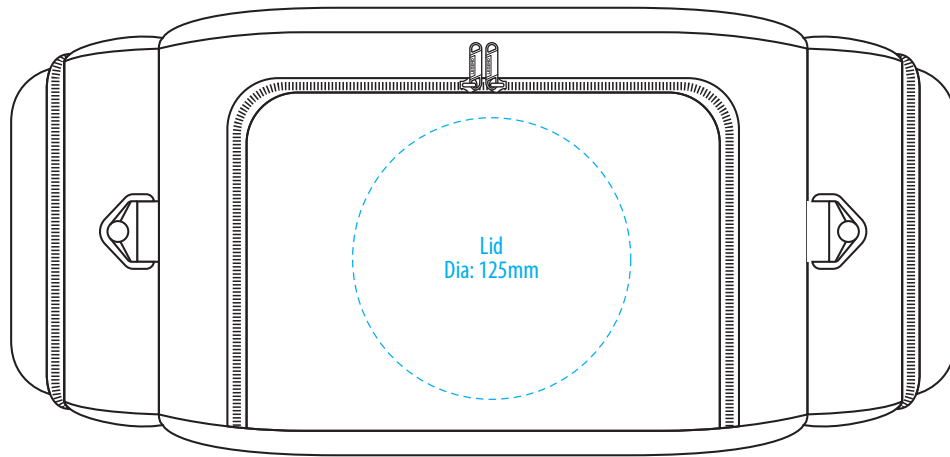

1216

COLOURWAYS

SIDE

TOP

BACK

FRONT

COLOUR

1216 Mascot Sports Bag

1216

NOTE:
The maximum
decoration area
is a guide only
and is greatly
dependant
on the logo
shape.

EMBROIDERY / SUPASUB / SUPAETCH / SUPAFLEX

1216

NOTE:
The maximum
decoration area
is a guide only
and is greatly
dependant
on the logo
shape.