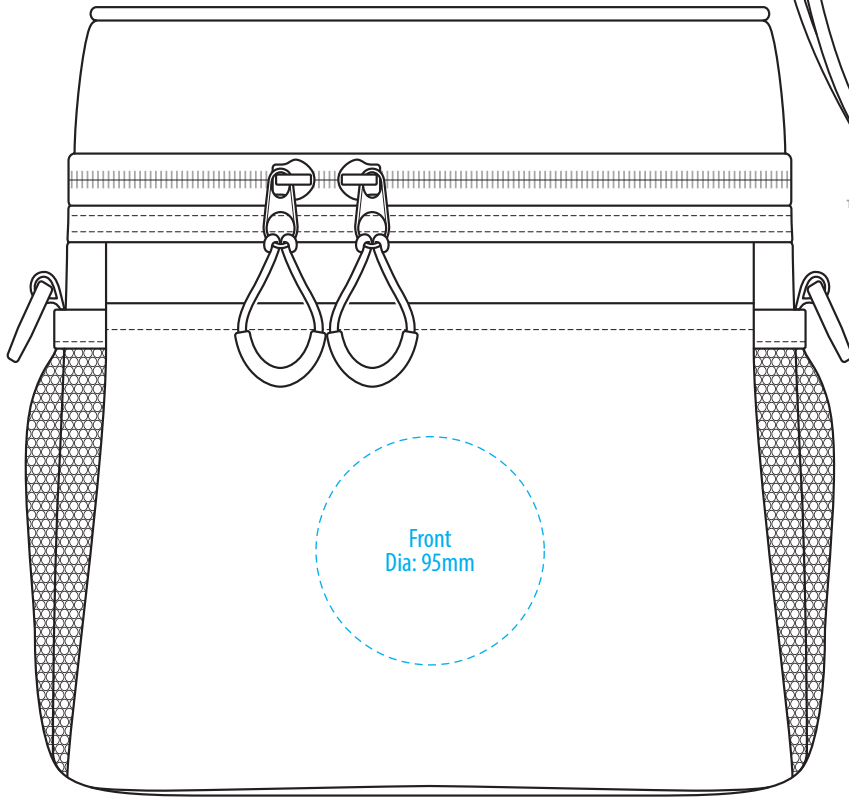

TOP

1234

FRONT