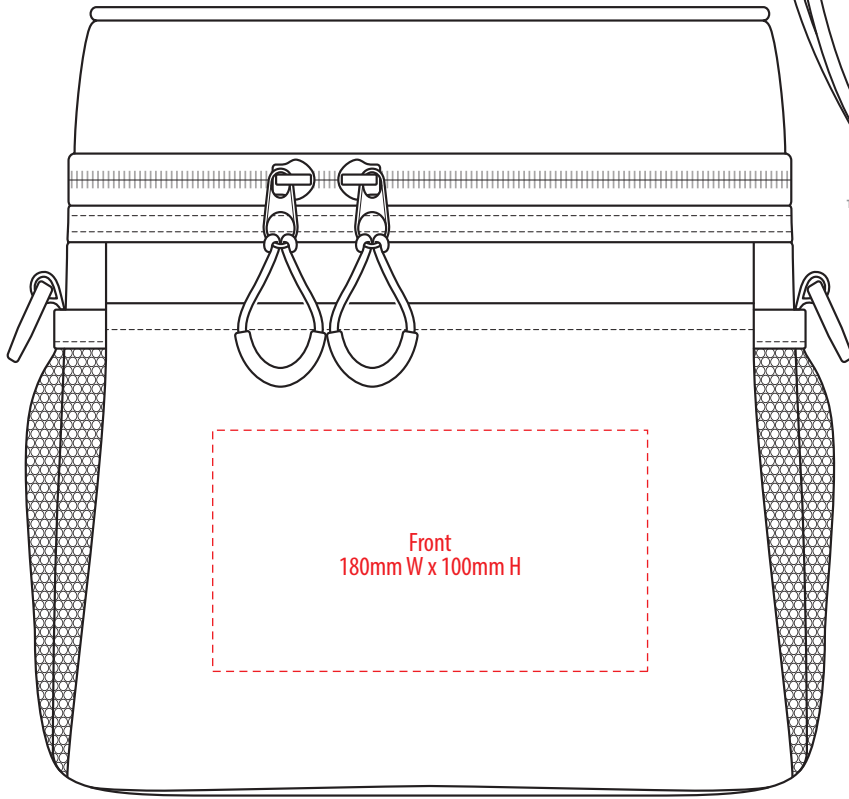

TOP

NOTE:

The maximum decoration area is a guide only and is greatly dependant on the logo shape.

BACK

EMBROIDERY / SUPASUB / SUPAETCH / SUPAFLEX

1234

FRONT

NOTE:

The maximum decoration area is a guide only and is greatly dependant on the logo shape.

BACK

SUPACLOUR

1234

FABRIC SWATCH

BLACK

BLACK

Pantone colours are provided as a reference only and are based on closest match. Actual product colour may differ. If a precise colour match is required we recommend ordering a sample.