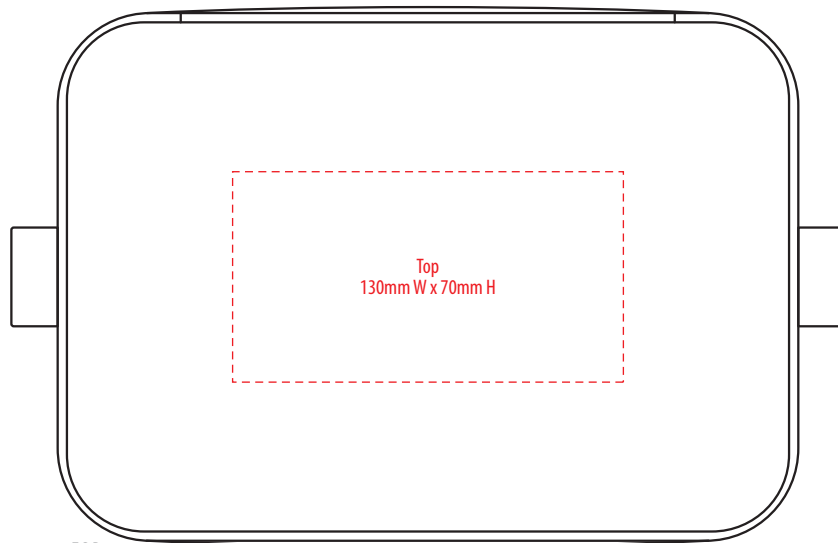

1238

COLOURWAYS

FRONT

BACK

TOP

NOTE:
The maximum decoration area is a guide only and is greatly dependant on the logo shape.

COLOUR

1238

FRONT

BACK

TOP

NOTE:

The maximum decoration area is a guide only and is greatly dependant on the logo shape.

EMBROIDERY / SUPASUB
SUPAETCH / SUPAETCH

1238

FRONT

BACK

TOP

NOTE:

The maximum decoration area is a guide only and is greatly dependant on the logo shape.

SUPACOLOUR

1238

FRONT

BACK

TOP

NOTE:
The maximum decoration area
is a guide only and is greatly
dependant on the logo shape.

PRINT

1238

FABRIC SWATCH

BLACK/BLACK		BLACK		BLACK
GREY/BLACK		PMS Cool Grey 10 C		BLACK
LIME/BLACK		PMS 7488 C		BLACK
NAVY/BLACK		PMS 2965 C		BLACK
RED/BLACK		PMS 186 C		BLACK
ROYAL/BLACK		PMS 286 C		BLACK
WHITE/BLACK		WHITE		BLACK