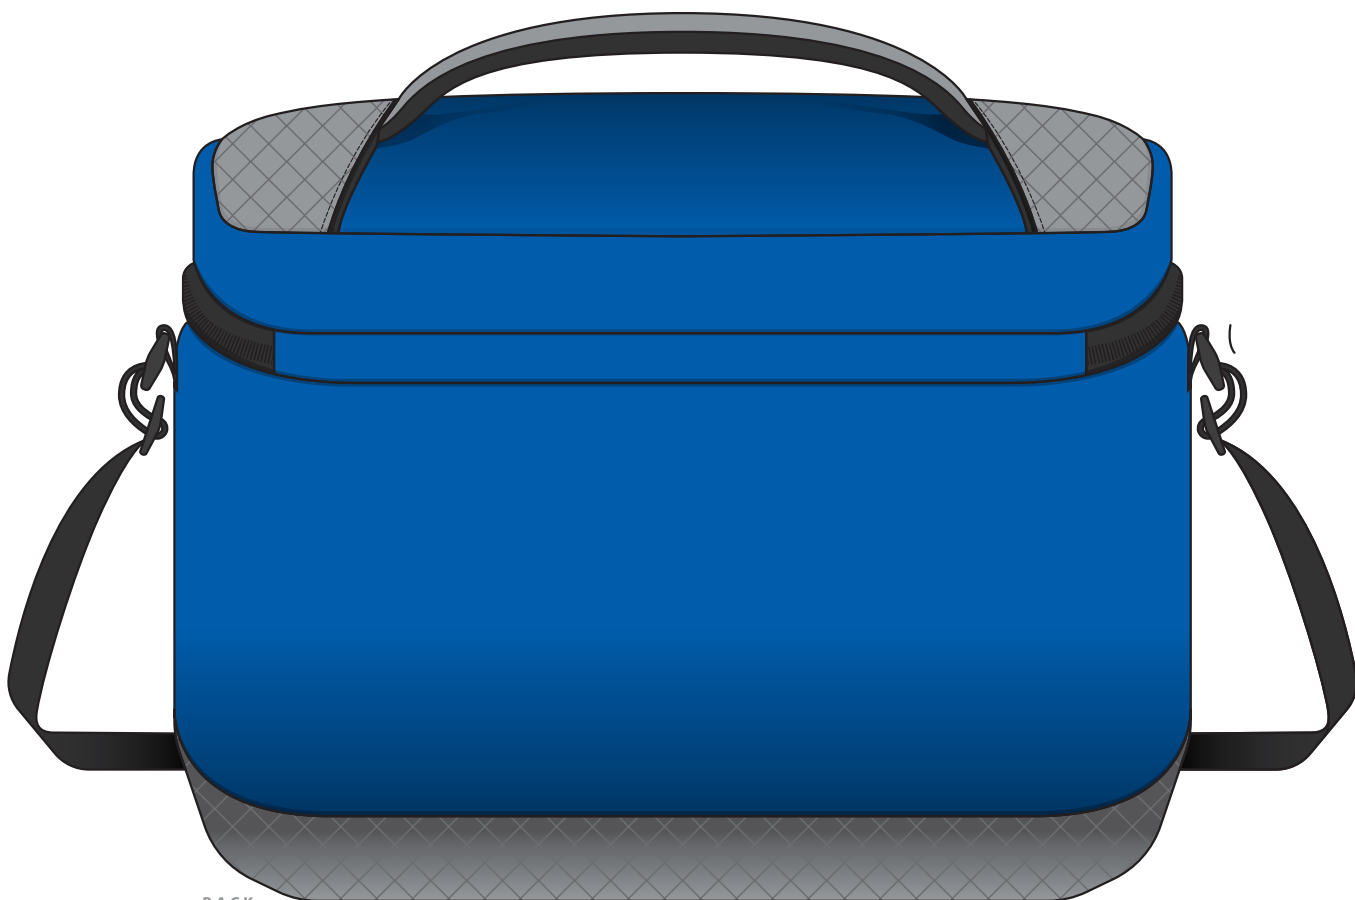

1240

FRONT

BACK

-----  
COLOUR

1240

FRONT

BACK

**NOTE:**

The maximum decoration area is a guide only and is greatly dependant on the logo shape.

-----  
EMBROIDERY / SUPASUB / SUPAETCH / SUPAFLEX

1240

FRONT

BACK

**NOTE:**

The maximum decoration area is a guide only and is greatly dependant on the logo shape.

-----  
SUPACOLOUR / SCREENPRINT