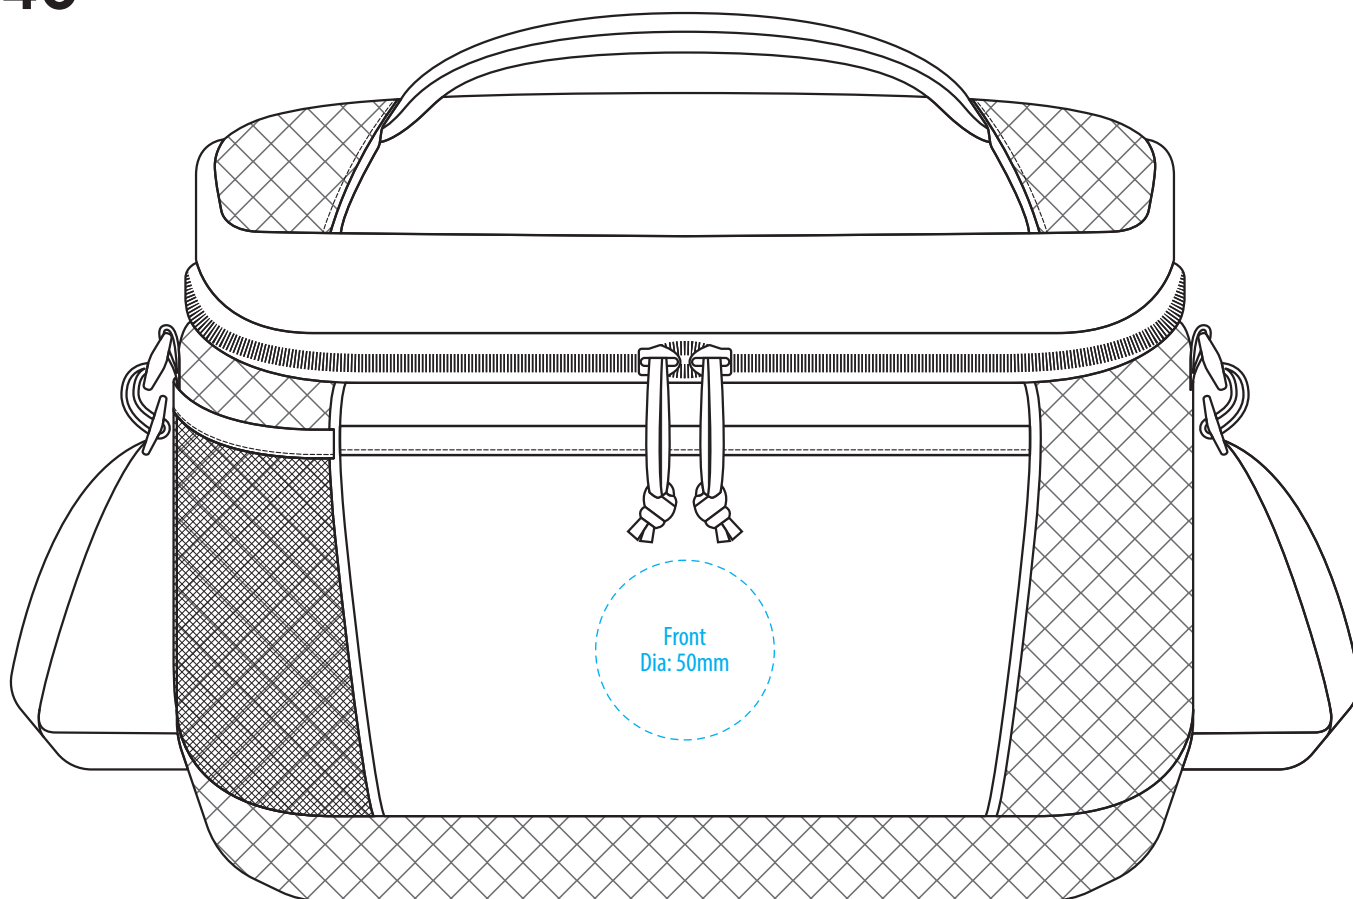

1240

FRONT

BACK

-----  
COLOUR

1240

FRONT

BACK

**NOTE:**

The maximum decoration area is a guide only and is greatly dependant on the logo shape.

-----  
EMBROIDERY / SUPASUB / SUPAETCH / SUPAFLEX

1240

FRONT

BACK

**NOTE:**

The maximum decoration area is a guide only and is greatly dependant on the logo shape.

-----  
SUPACOLOUR / SCREENPRINT