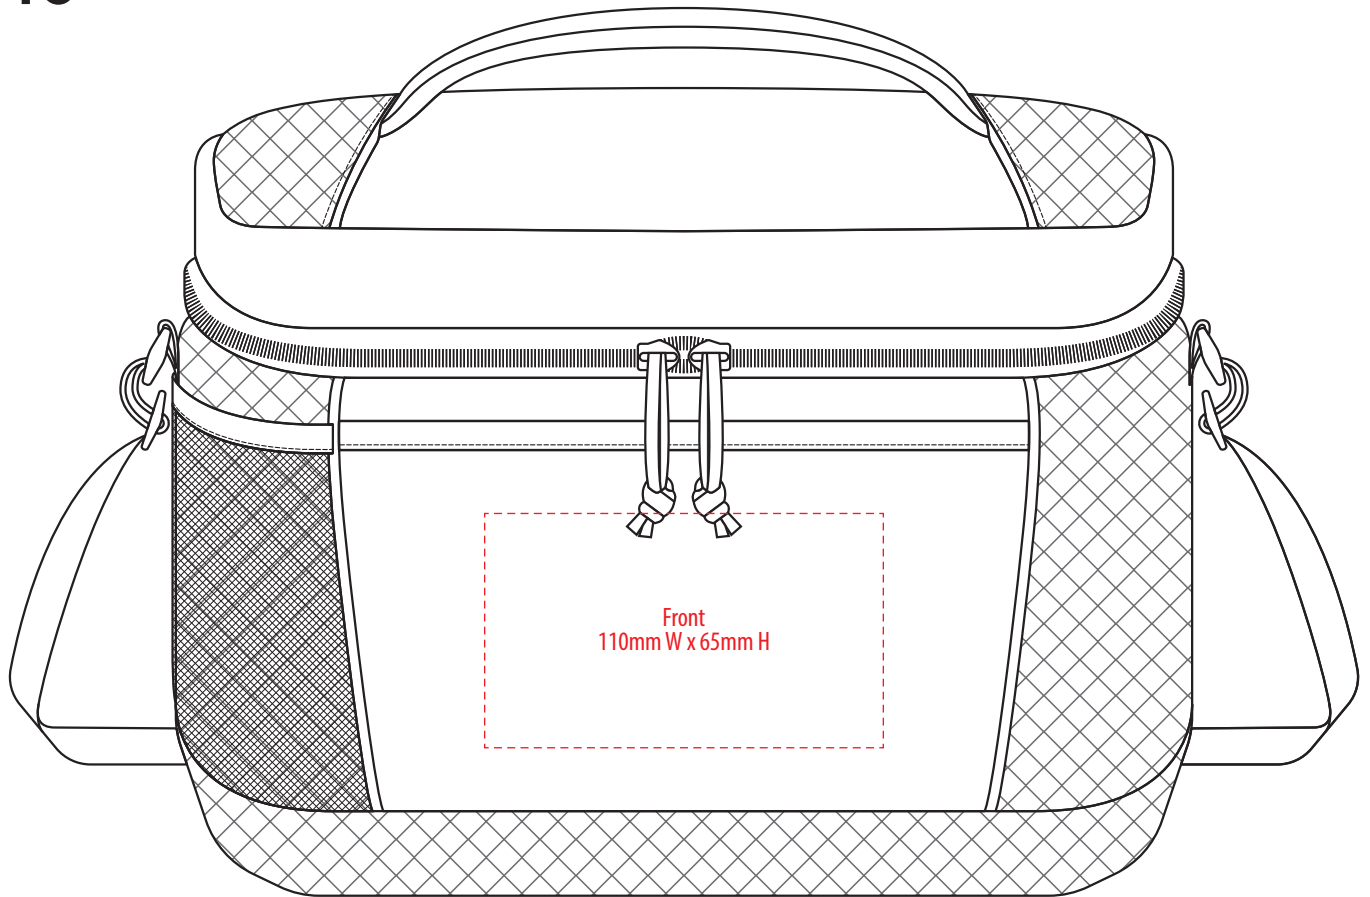

1240

FRONT

BACK

-----  
COLOUR

1240

FRONT

BACK

**NOTE:**

The maximum decoration area is a guide only and is greatly dependant on the logo shape.

-----  
EMBROIDERY / SUPASUB / SUPAETCH / SUPAFLEX

1240

FRONT

BACK

**NOTE:**

The maximum decoration area is a guide only and is greatly dependant on the logo shape.

-----  
SUPACOLOUR / SCREENPRINT