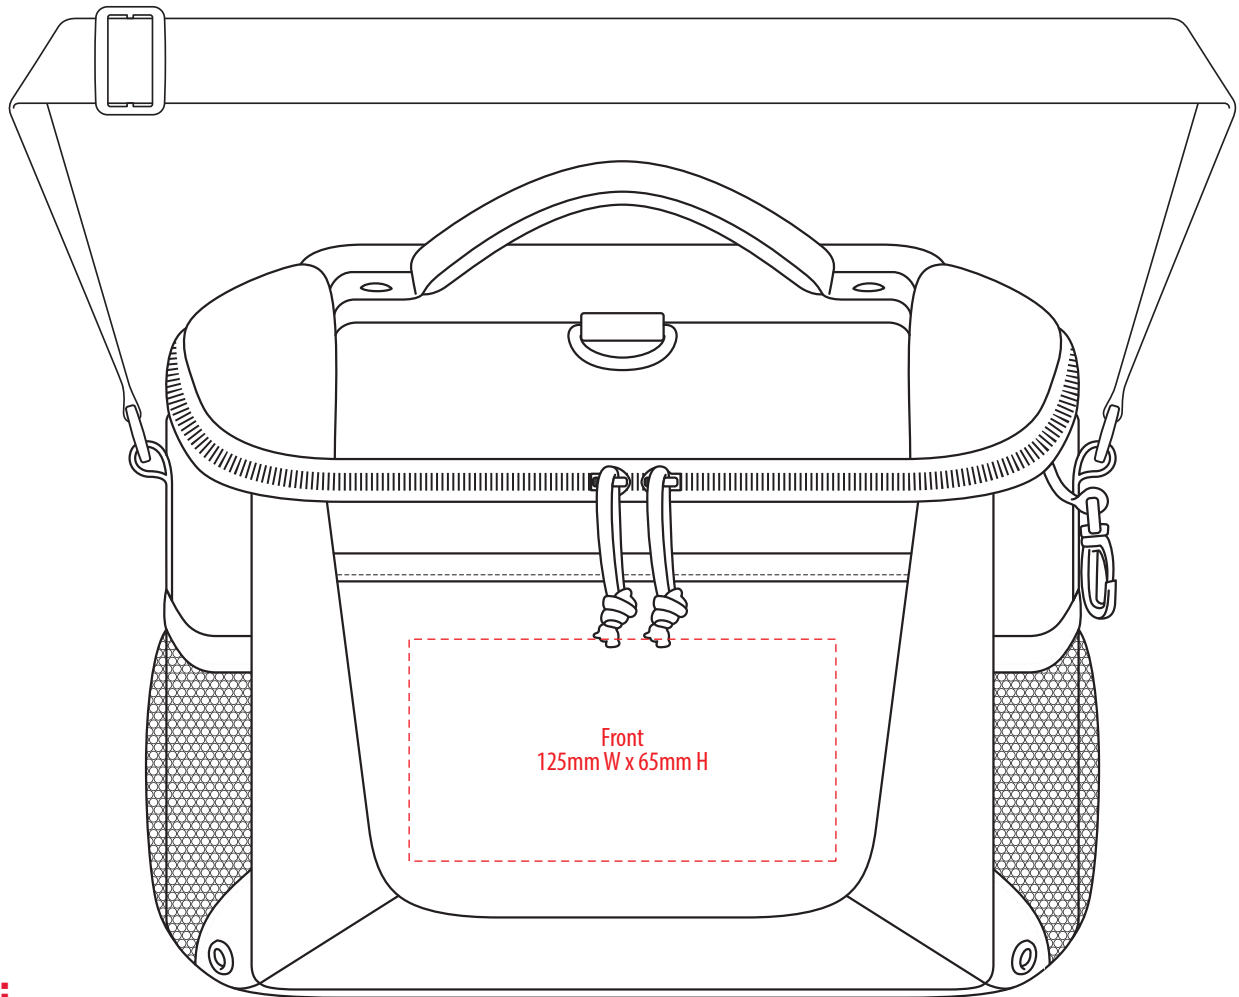

1242

FRONT

BACK

COLOUR

1242

FRONT

NOTE:

The maximum decoration area is a guide only and is greatly dependant on the logo shape.

BACK

EMBROIDERY / SUPASUB / SUPAETCH / SUPAFLEX

1242

FRONT

NOTE:

The maximum decoration area is a guide only and is greatly dependant on the logo shape.

BACK

SUPACOLOUR