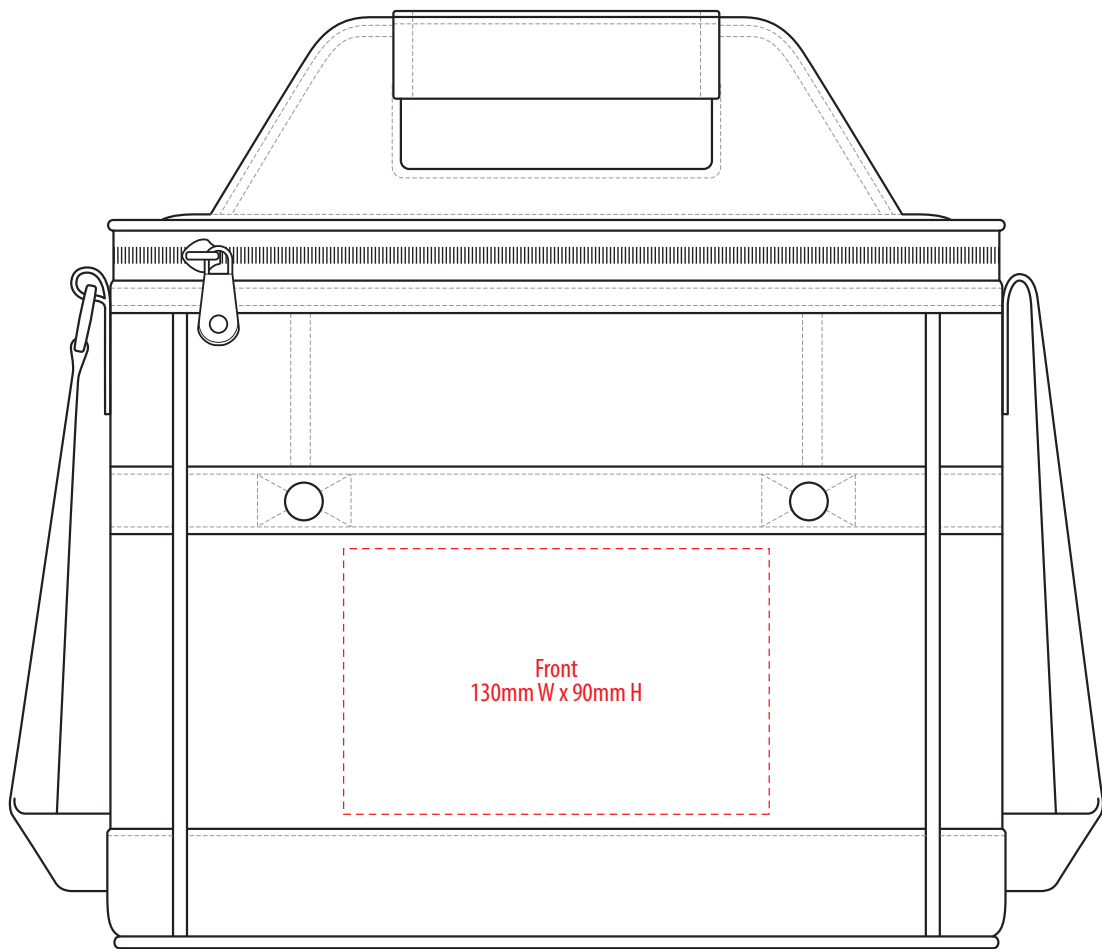

1244

FRONT

BACK

COLOUR

1244

FRONT

NOTE:
The maximum decoration area is a guide only and is greatly dependant on the logo shape.

BACK

EMBROIDERY / SUPASUB / SUPAETCH / SUPAFLEX

1244

FRONT

NOTE:
The maximum decoration area is a guide only and is greatly dependant on the logo shape.

BACK

SUPACOLOUR / SCREENPRINT