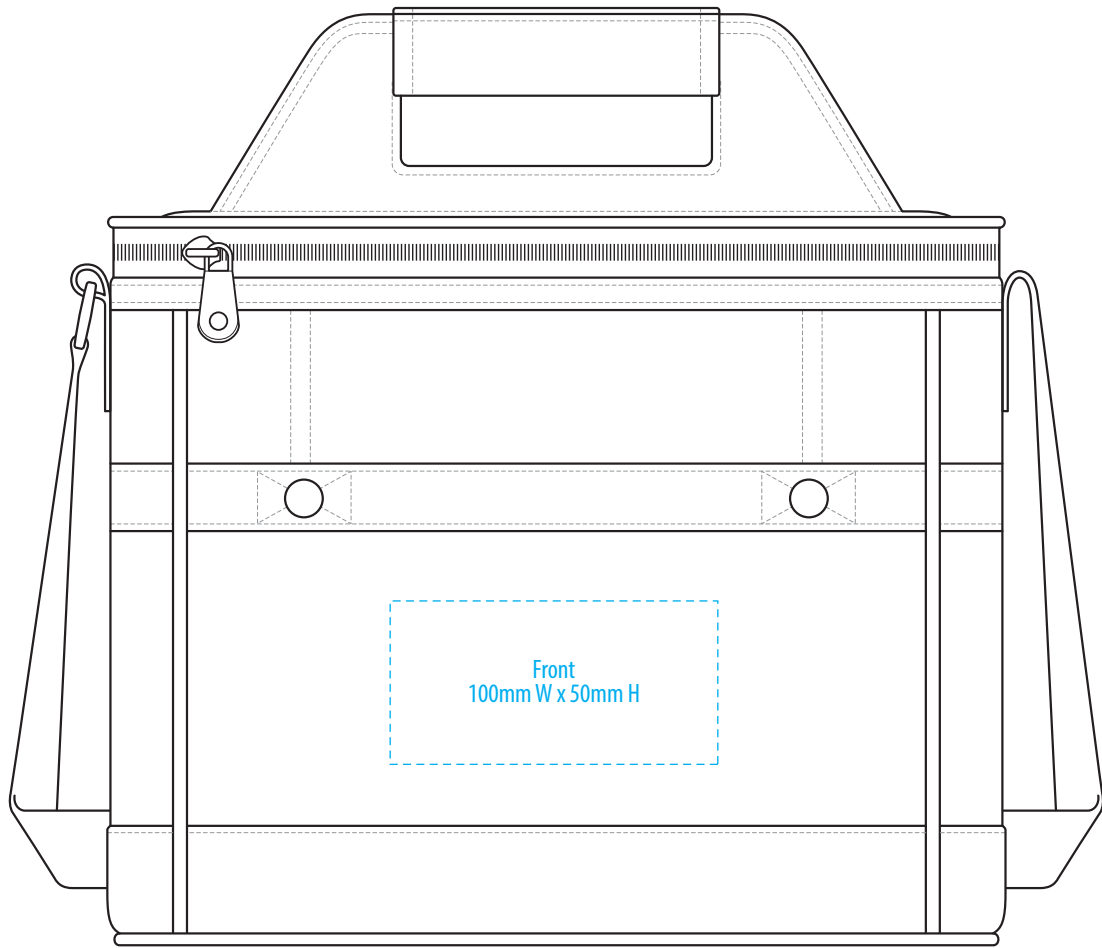

1244

FRONT

BACK

COLOUR

1244

FRONT

NOTE:
The maximum decoration area is a guide only and is greatly dependant on the logo shape.

BACK

EMBROIDERY / SUPASUB / SUPAETCH / SUPAFLEX

1244

FRONT

NOTE:
The maximum decoration area is a guide only and is greatly dependant on the logo shape.

BACK

SUPACOLOUR / SCREENPRINT