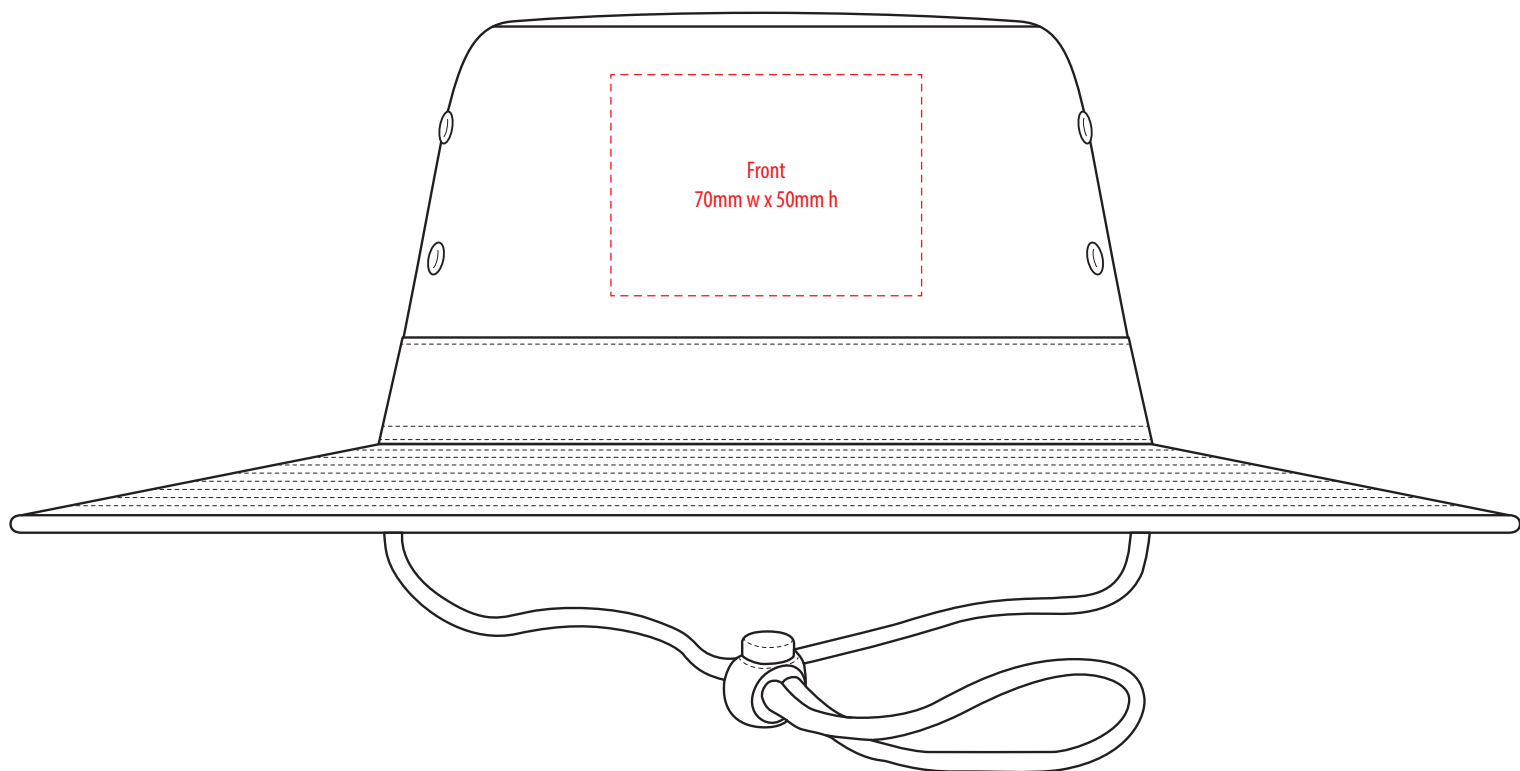

3800a

COLOURWAYS

COLOUR

3800a

NOTE:

The maximum decoration area is a guide only and is greatly dependant on the logo shape.

SUPACLOUR

3800A

FABRIC SWATCH

BOTTLE		PMS 5535 C
MAROON		PMS 7644 C
NAVY		PMS 5395 C
ROYAL		PMS 287 C

Pantone colours are provided as a reference only and are based on closest match. Actual product colour may differ. If a precise colour match is required we recommend ordering a sample.