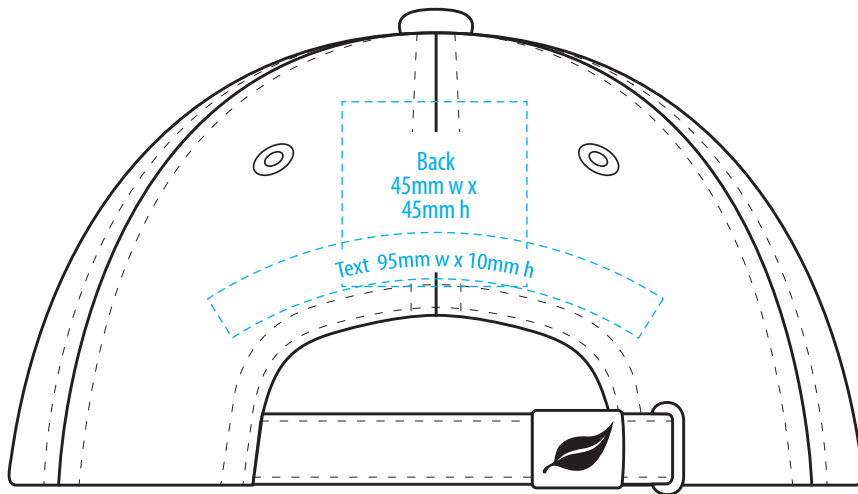

3831

COLOURWAYS

COLOUR

NOTE:
The maximum decoration area is a guide only and is greatly dependant on the logo shape.

NOTE:
The maximum decoration area is a guide only and is greatly dependant on the logo shape.

3831

NOTE:
The maximum decoration area is a guide only and is greatly dependant on the logo shape.

SUPASUB/SUPAETCH/SUPAFLEX

[PATCH MUST BE AT LEAST 25MM X 25MM]

3831

FABRIC SWATCH

BLACK/SANDSTONE

BLACK