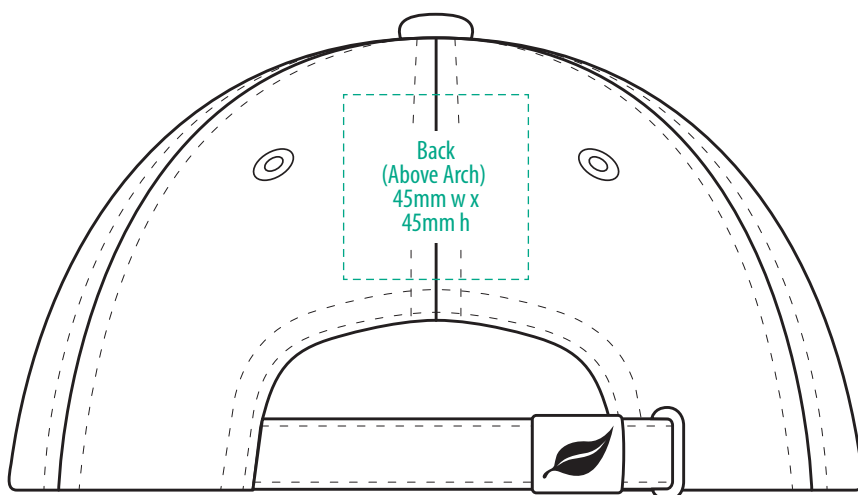

3831

COLOURWAYS

COLOUR

NOTE:
The maximum decoration area is a guide only and is greatly dependant on the logo shape.

NOTE:
The maximum decoration area is a guide only and is greatly dependant on the logo shape.

3831

NOTE:
The maximum decoration area is a guide only and is greatly dependant on the logo shape.

SUPASUB/SUPAETCH/SUPAFLEX

[PATCH MUST BE AT LEAST 25MM X 25MM]

3831

FABRIC SWATCH

BLACK/SANDSTONE

BLACK