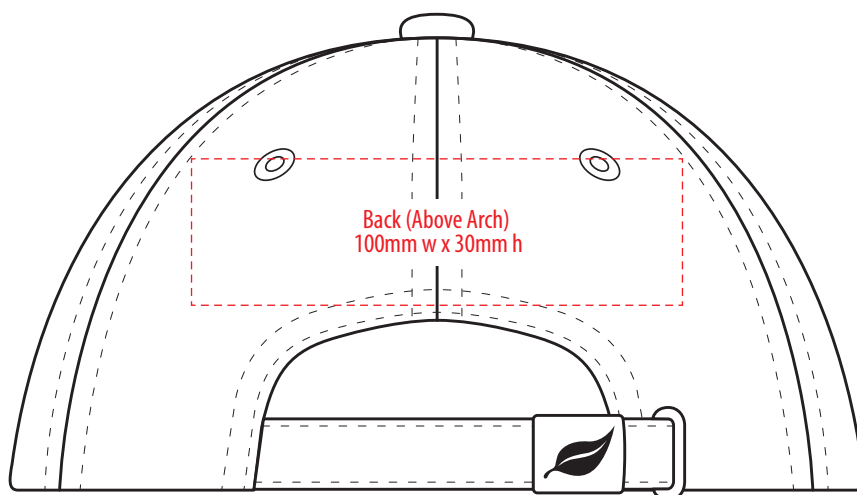

3831

COLOURWAYS

COLOUR

NOTE:
The maximum decoration area is a guide only and is greatly dependant on the logo shape.

NOTE:
The maximum decoration area is a guide only and is greatly dependant on the logo shape.

3831

NOTE:
The maximum decoration area is a guide only and is greatly dependant on the logo shape.

SUPASUB/SUPAETCH/SUPAFLEX

[PATCH MUST BE AT LEAST 25MM X 25MM]

3831

FABRIC SWATCH

BLACK/SANDSTONE

BLACK