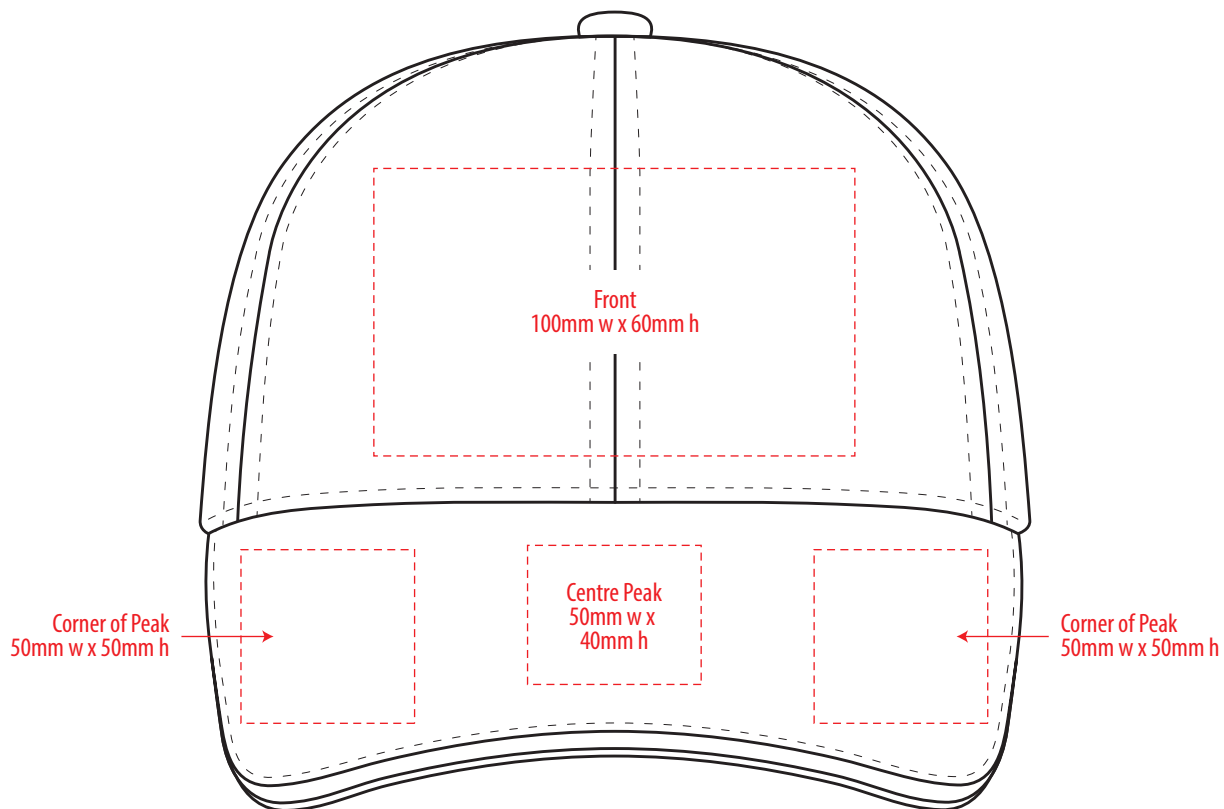

3831

COLOURWAYS

COLOUR

NOTE:
The maximum decoration area is a guide only and is greatly dependant on the logo shape.

NOTE:
The maximum decoration area is a guide only and is greatly dependant on the logo shape.

3831

NOTE:
The maximum decoration area is a guide only and is greatly dependant on the logo shape.

SUPASUB/SUPAETCH/SUPAFLEX

[PATCH MUST BE AT LEAST 25MM X 25MM]

3831

FABRIC SWATCH

BLACK/SANDSTONE

BLACK