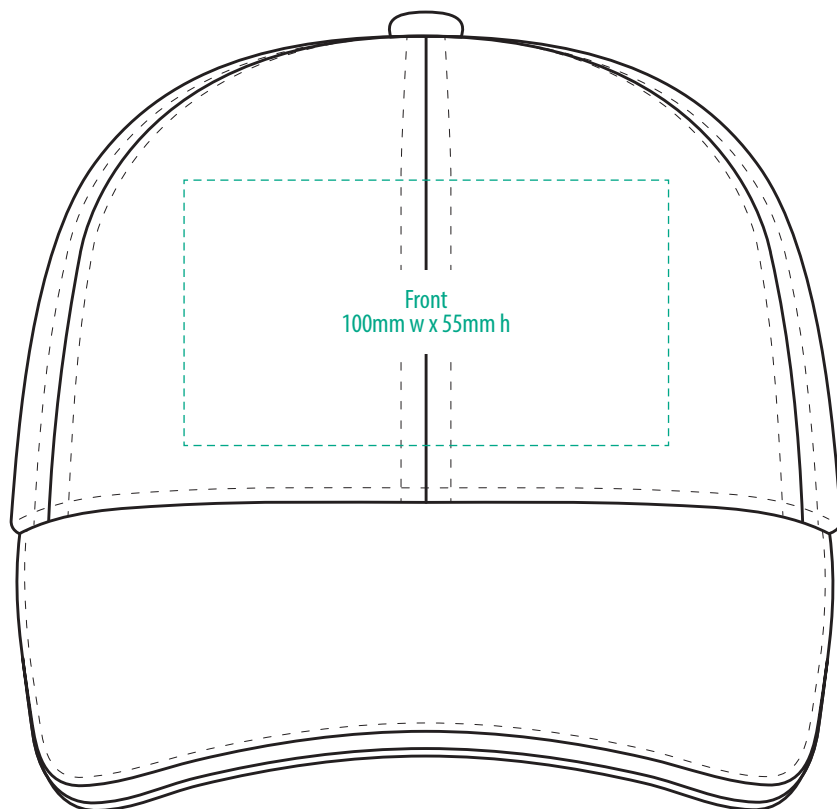

3831

COLOURWAYS

COLOUR

NOTE:
The maximum decoration area is a guide only and is greatly dependant on the logo shape.

NOTE:
The maximum decoration area is a guide only and is greatly dependant on the logo shape.

3831

NOTE:
The maximum decoration area is a guide only and is greatly dependant on the logo shape.

SUPASUB/SUPAETCH/SUPAFLEX

[PATCH MUST BE AT LEAST 25MM X 25MM]

3831

FABRIC SWATCH

BLACK/SANDSTONE

BLACK