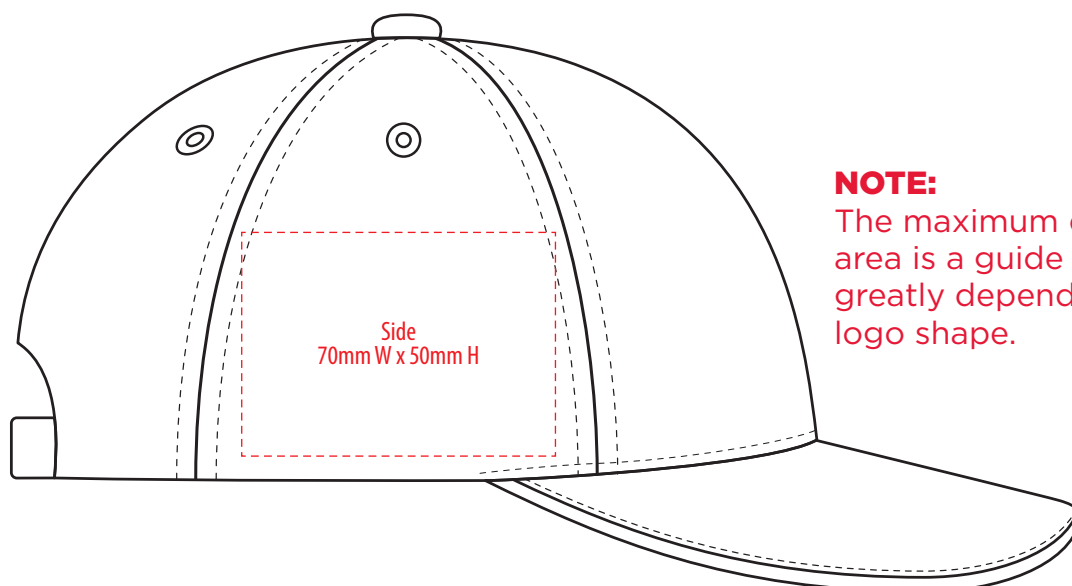

3831

COLOURWAYS

COLOUR

NOTE:
The maximum decoration area is a guide only and is greatly dependant on the logo shape.

NOTE:
The maximum decoration area is a guide only and is greatly dependant on the logo shape.

3831

NOTE:
The maximum decoration area is a guide only and is greatly dependant on the logo shape.

SUPASUB/SUPAETCH/SUPAFLEX

[PATCH MUST BE AT LEAST 25MM X 25MM]

3831

FABRIC SWATCH

BLACK/SANDSTONE

BLACK