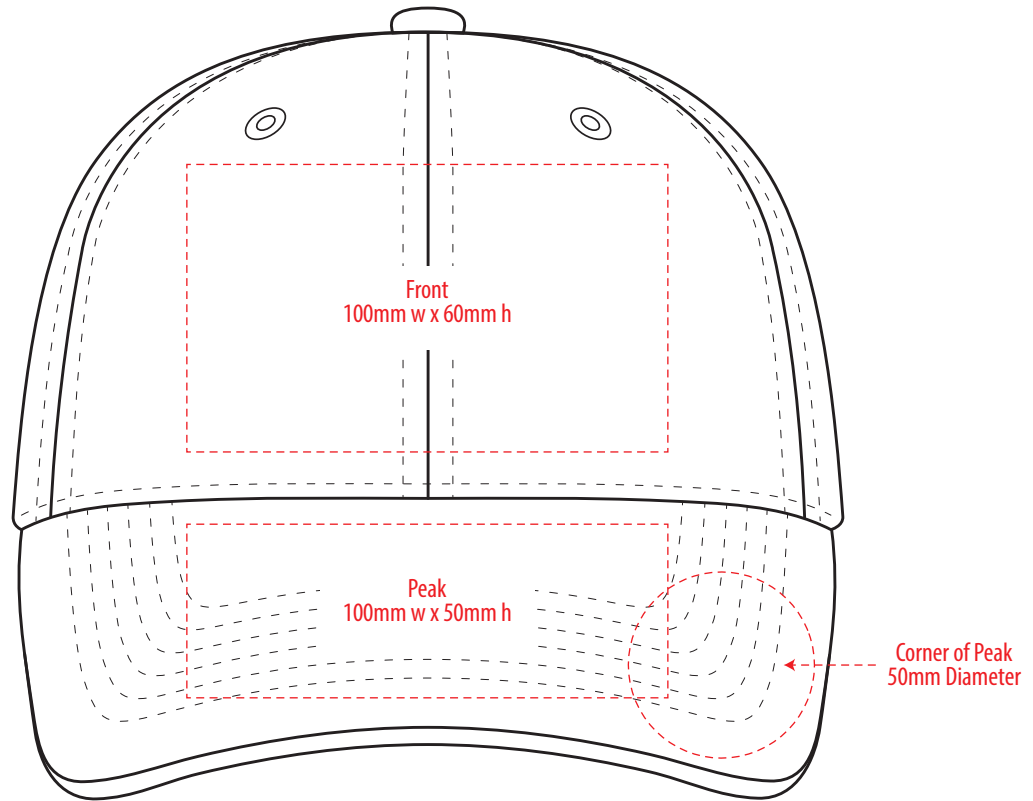

3970

COLOURWAYS

COLOUR

NOTE:
The maximum decoration area is a guide only and is greatly dependant on the logo shape.

EMBROIDERY

NOTE:
The maximum decoration area is a guide only and is greatly dependant on the logo shape.

3970

NOTE:
The maximum decoration area is a guide only and is greatly dependant on the logo shape.

SUPASUB / SUPAETCH / SUPAFLEX

[PATCH MUST BE AT LEAST 25MM X 25MM]

3970

FABRIC SWATCH

BLACK

BLACK