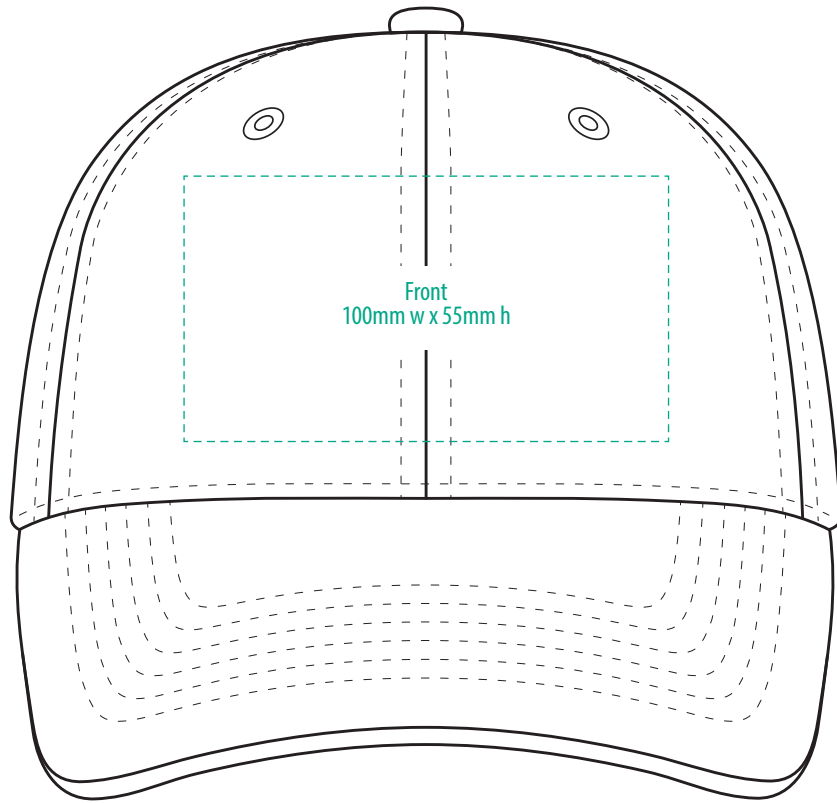

3970

COLOURWAYS

COLOUR

NOTE:
The maximum decoration area is a guide only and is greatly dependant on the logo shape.

EMBROIDERY

NOTE:
The maximum decoration area is a guide only and is greatly dependant on the logo shape.

3970

NOTE:
The maximum decoration area is a guide only and is greatly dependant on the logo shape.

SUPASUB / SUPAETCH / SUPAFLEX

[PATCH MUST BE AT LEAST 25MM X 25MM]

3970

FABRIC SWATCH

BLACK

BLACK