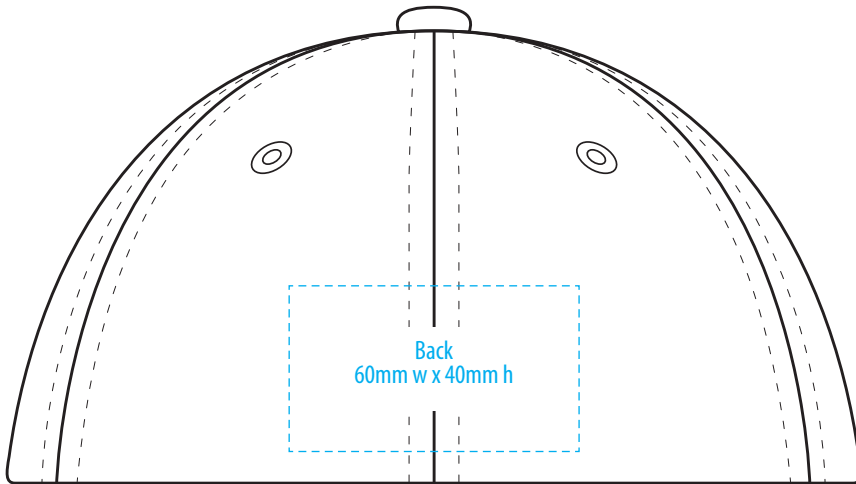

3970

COLOURWAYS

COLOUR

NOTE:
The maximum decoration area is a guide only and is greatly dependant on the logo shape.

EMBROIDERY

NOTE:
The maximum decoration area is a guide only and is greatly dependant on the logo shape.

3970

NOTE:
The maximum decoration area is a guide only and is greatly dependant on the logo shape.

SUPASUB / SUPAETCH / SUPAFLEX

[PATCH MUST BE AT LEAST 25MM X 25MM]

3970

FABRIC SWATCH

BLACK

BLACK