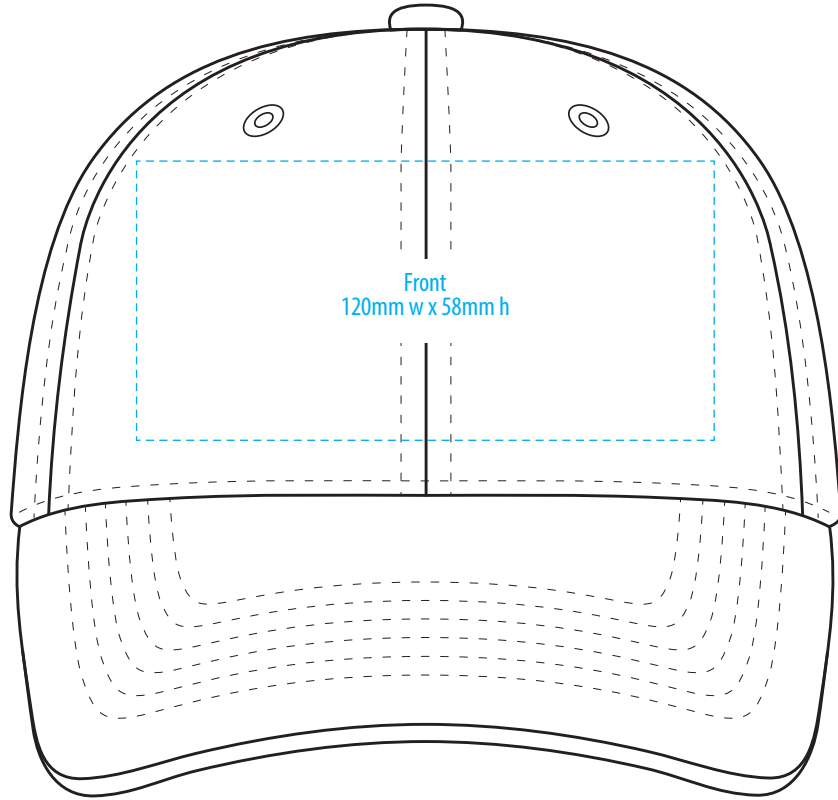

3970

COLOURWAYS

COLOUR

NOTE:
The maximum decoration area is a guide only and is greatly dependant on the logo shape.

EMBROIDERY

NOTE:
The maximum decoration area is a guide only and is greatly dependant on the logo shape.

3970

NOTE:
The maximum decoration area is a guide only and is greatly dependant on the logo shape.

SUPASUB / SUPAETCH / SUPAFLEX

[PATCH MUST BE AT LEAST 25MM X 25MM]

3970

FABRIC SWATCH

BLACK

BLACK