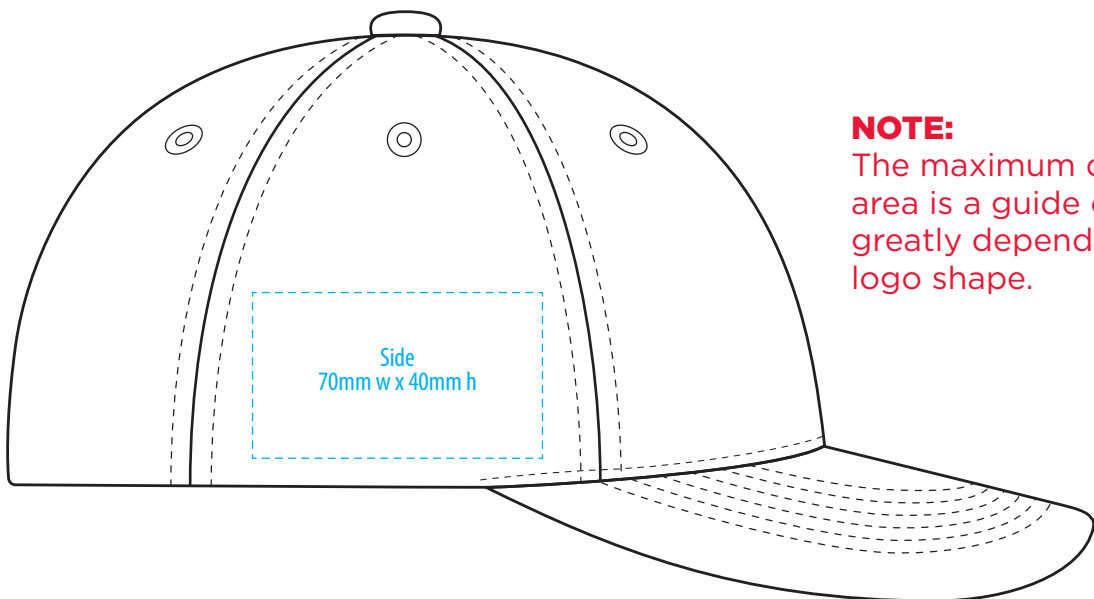

3970

COLOURWAYS

COLOUR

NOTE:
The maximum decoration area is a guide only and is greatly dependant on the logo shape.

EMBROIDERY

NOTE:
The maximum decoration area is a guide only and is greatly dependant on the logo shape.

3970

NOTE:
The maximum decoration area is a guide only and is greatly dependant on the logo shape.

SUPASUB / SUPAETCH / SUPAFLEX

[PATCH MUST BE AT LEAST 25MM X 25MM]

3970

FABRIC SWATCH

BLACK

BLACK