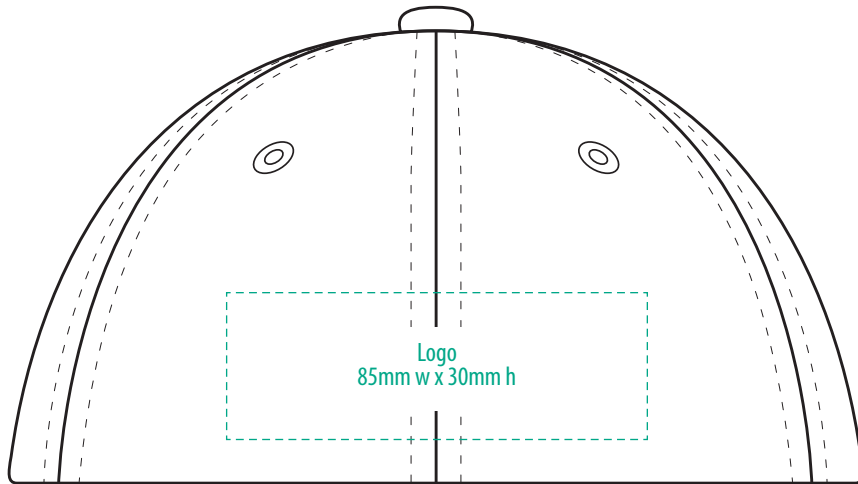

3970

COLOURWAYS

COLOUR

NOTE:
The maximum decoration area is a guide only and is greatly dependant on the logo shape.

EMBROIDERY

NOTE:
The maximum decoration area is a guide only and is greatly dependant on the logo shape.

3970

NOTE:
The maximum decoration area is a guide only and is greatly dependant on the logo shape.

SUPASUB / SUPAETCH / SUPAFLEX

[PATCH MUST BE AT LEAST 25MM X 25MM]

3970

FABRIC SWATCH

BLACK

BLACK