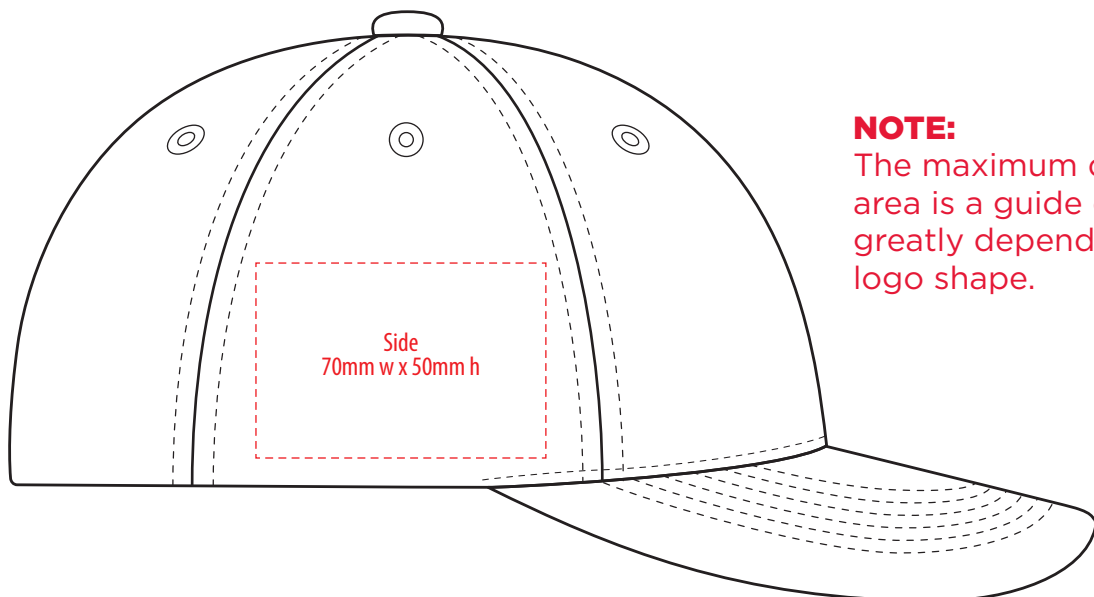

3970

COLOURWAYS

COLOUR

NOTE:
The maximum decoration area is a guide only and is greatly dependant on the logo shape.

EMBROIDERY

NOTE:
The maximum decoration area is a guide only and is greatly dependant on the logo shape.

3970

NOTE:
The maximum decoration area is a guide only and is greatly dependant on the logo shape.

SUPASUB / SUPAETCH / SUPAFLEX

[PATCH MUST BE AT LEAST 25MM X 25MM]

3970

FABRIC SWATCH

BLACK

BLACK