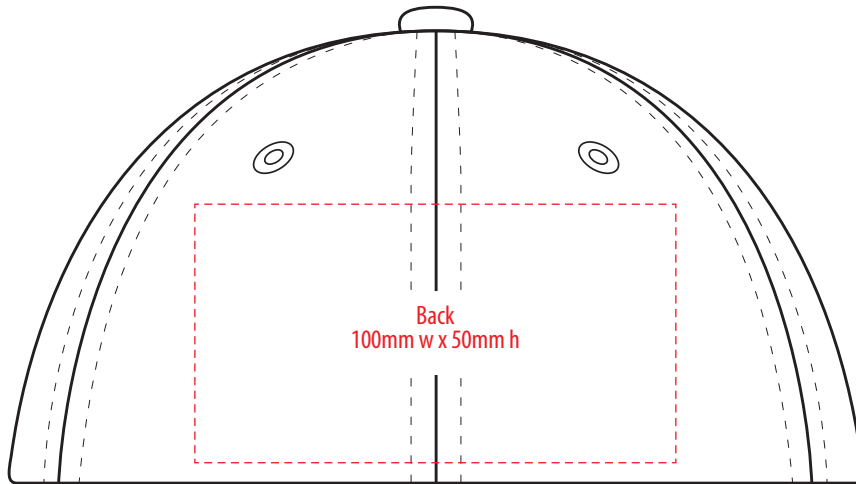

3970

COLOURWAYS

COLOUR

NOTE:
The maximum decoration area is a guide only and is greatly dependant on the logo shape.

EMBROIDERY

NOTE:
The maximum decoration area is a guide only and is greatly dependant on the logo shape.

3970

NOTE:
The maximum decoration area is a guide only and is greatly dependant on the logo shape.

SUPASUB / SUPAETCH / SUPAFLEX

[PATCH MUST BE AT LEAST 25MM X 25MM]

3970

FABRIC SWATCH

BLACK

BLACK