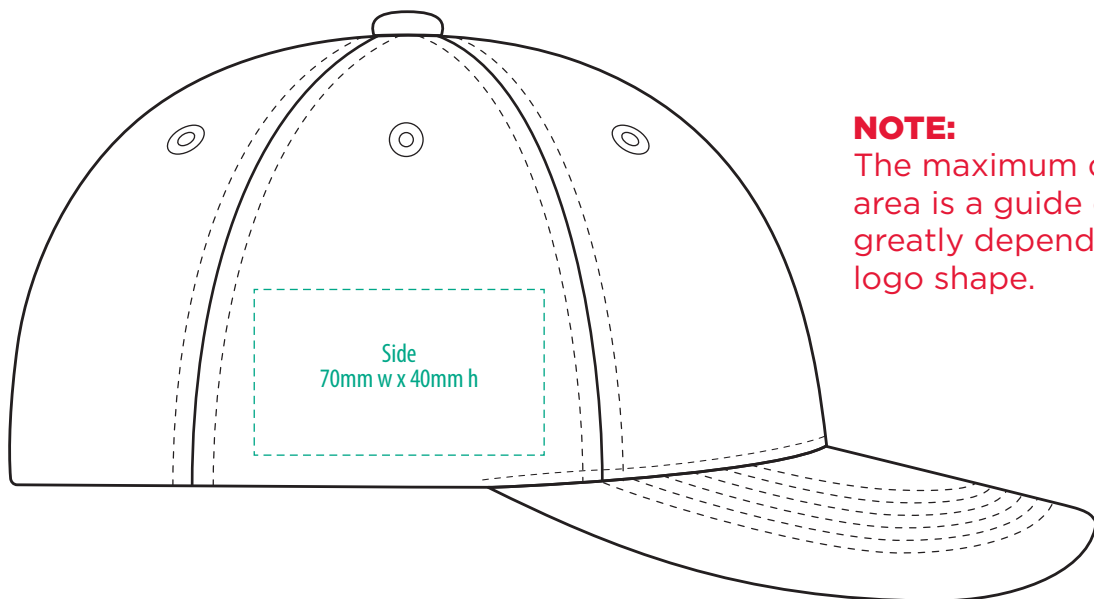

3970

COLOURWAYS

COLOUR

NOTE:
The maximum decoration area is a guide only and is greatly dependant on the logo shape.

EMBROIDERY

NOTE:
The maximum decoration area is a guide only and is greatly dependant on the logo shape.

3970

NOTE:
The maximum decoration area is a guide only and is greatly dependant on the logo shape.

SUPASUB / SUPAETCH / SUPAFLEX

[PATCH MUST BE AT LEAST 25MM X 25MM]

3970

FABRIC SWATCH

BLACK

BLACK