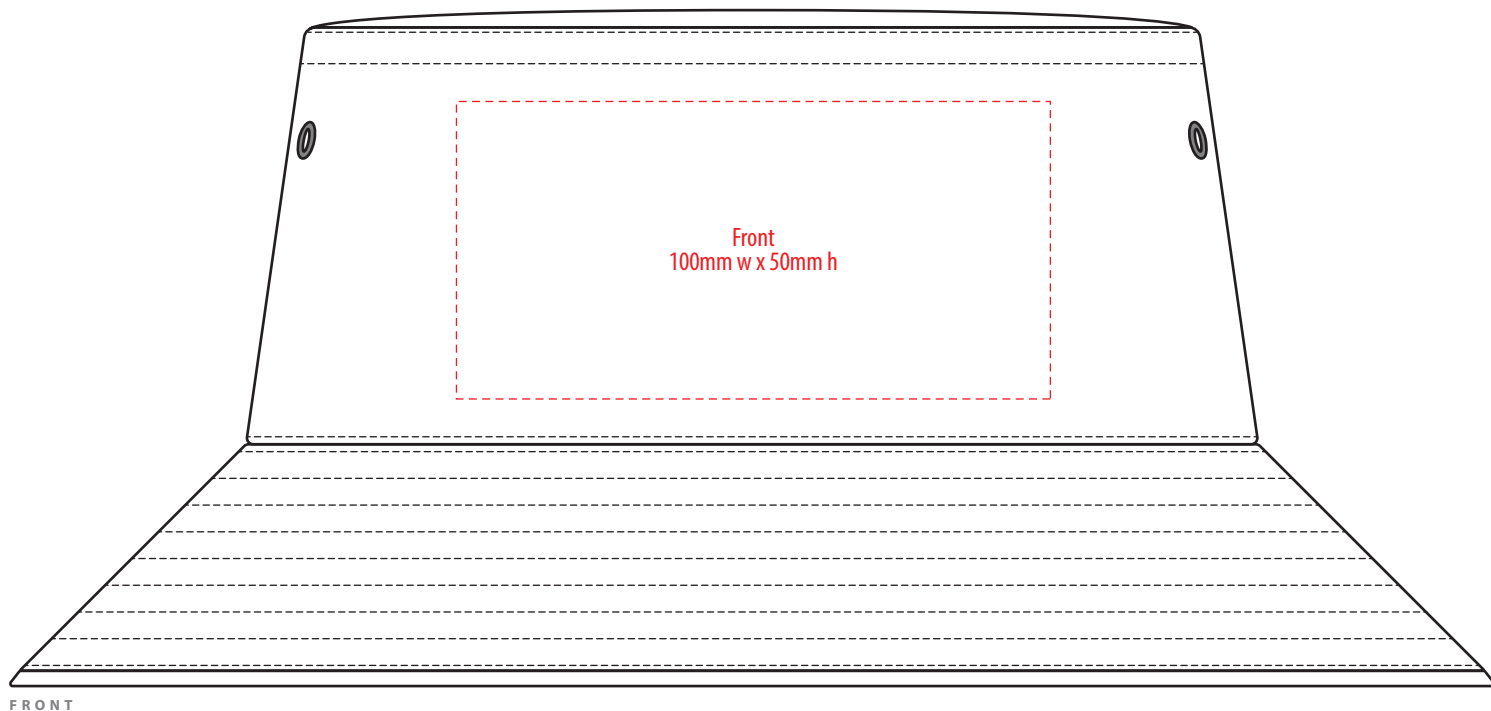

4007

FRONT

BACK

COLOURWAYS

COLOUR

4007

NOTE:

The maximum decoration area is a guide only and is greatly dependant on the logo shape.

EMBROIDERY

4007

NOTE:

The maximum decoration area is a guide only and is greatly dependant on the logo shape.

SUPACOLOUR / SUPASUB / SUPAETCH / SUPAFLEX
[PATCH MUST BE AT LEAST 25MM X 25MM]

4007

FABRIC SWATCH