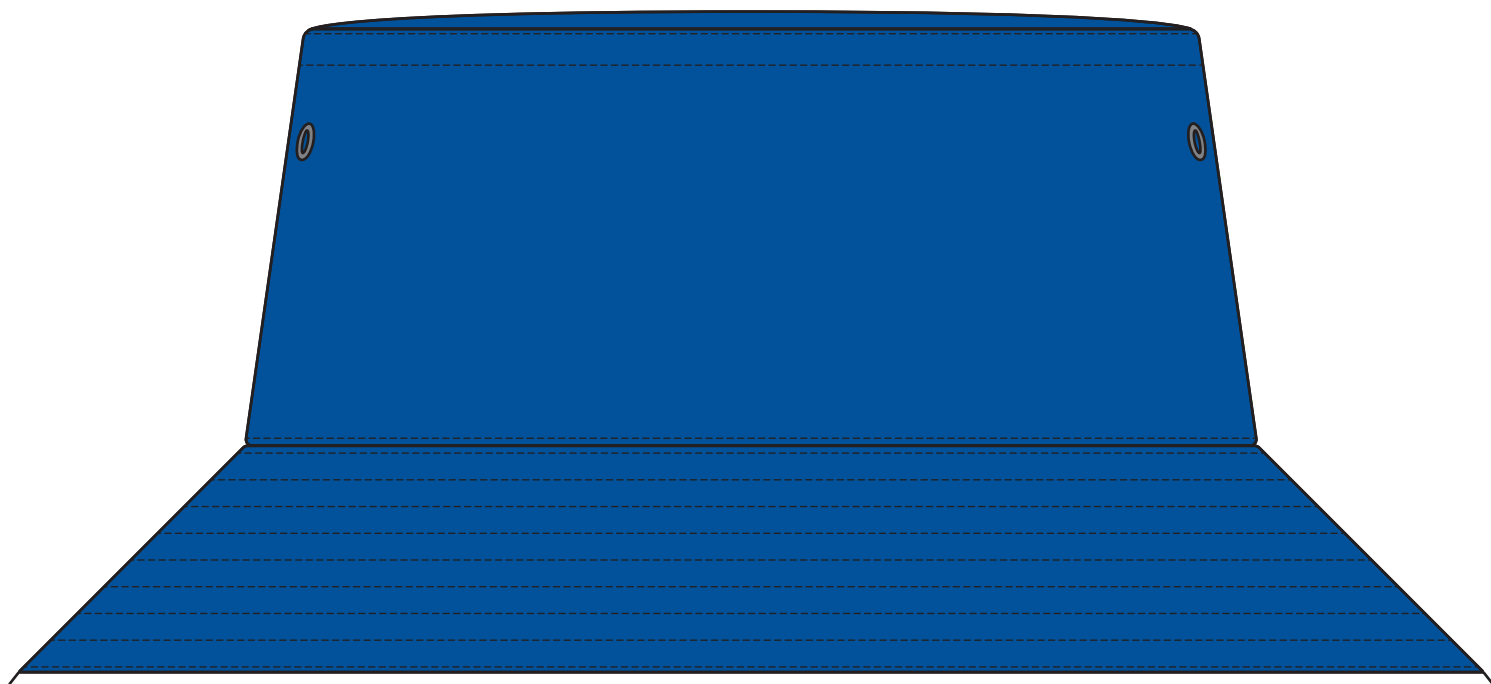

4007

FRONT

BACK

COLOURWAYS

COLOUR

4007

NOTE:

The maximum decoration area is a guide only and is greatly dependant on the logo shape.

EMBROIDERY

4007

NOTE:

The maximum decoration area is a guide only and is greatly dependant on the logo shape.

SUPACOLOUR / SUPASUB / SUPAETCH / SUPAFLEX
[PATCH MUST BE AT LEAST 25MM X 25MM]

4007

FABRIC SWATCH