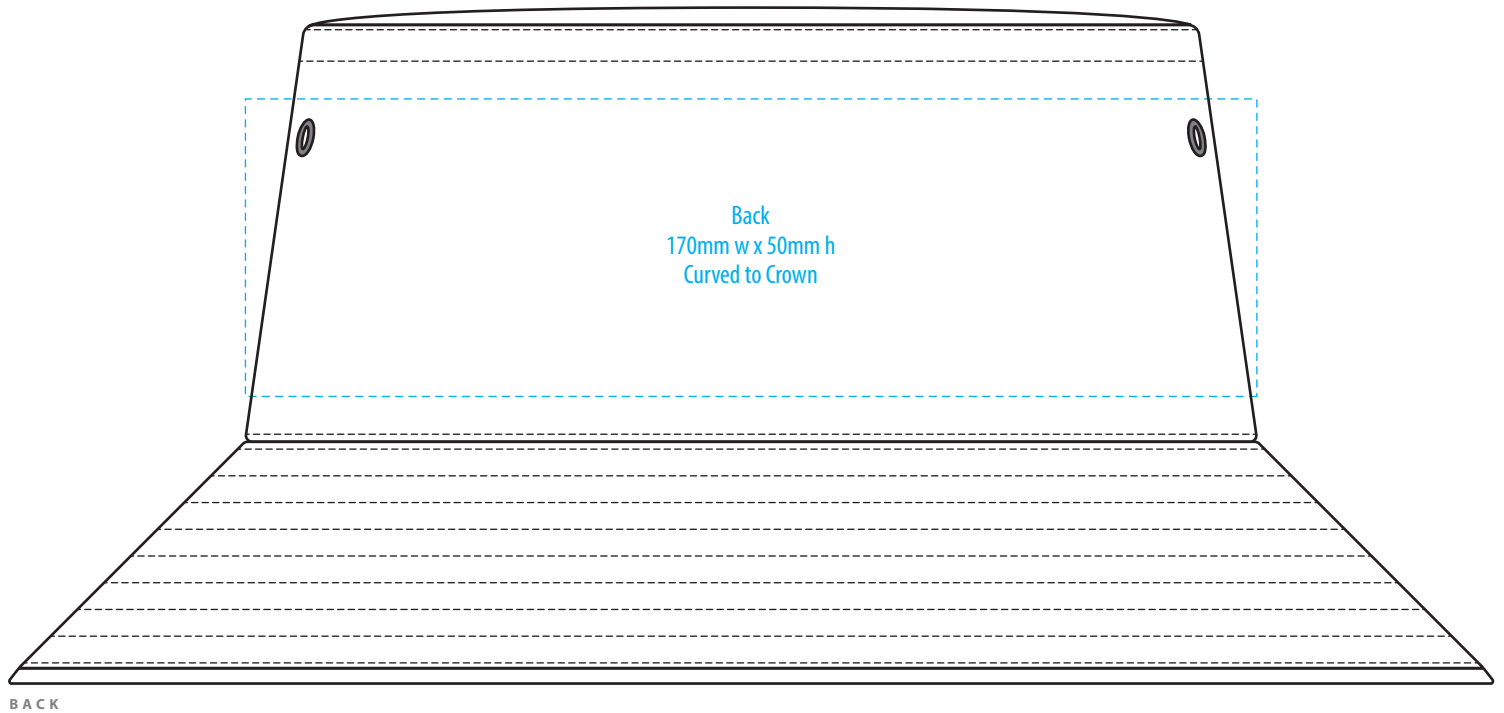

4007

FRONT

BACK

COLOURWAYS

COLOUR

4007

NOTE:

The maximum decoration area is a guide only and is greatly dependant on the logo shape.

EMBROIDERY

4007

NOTE:

The maximum decoration area is a guide only and is greatly dependant on the logo shape.

SUPACOLOUR / SUPASUB / SUPAETCH / SUPAFLEX
[PATCH MUST BE AT LEAST 25MM X 25MM]

4007

FABRIC SWATCH