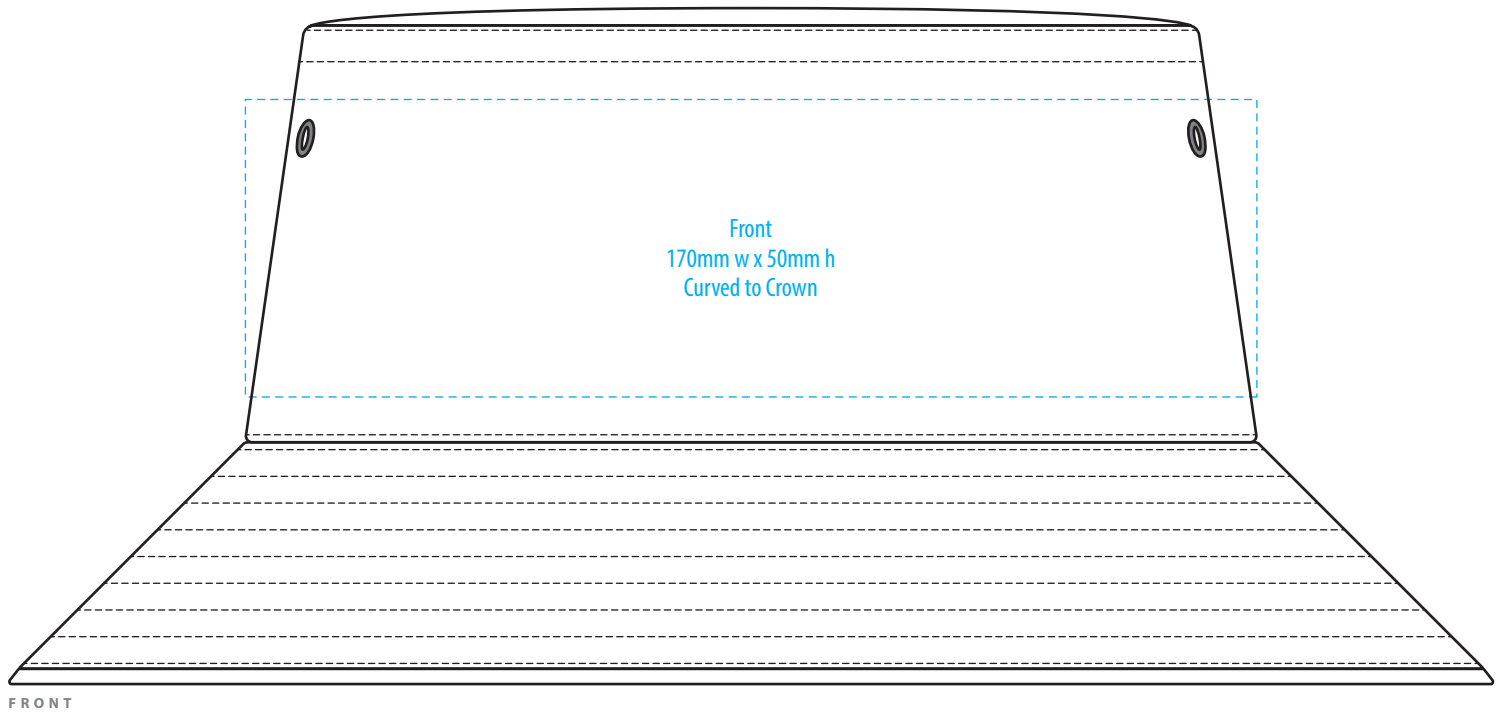

4007

FRONT

BACK

COLOURWAYS

COLOUR

4007

NOTE:

The maximum decoration area is a guide only and is greatly dependant on the logo shape.

EMBROIDERY

4007

NOTE:

The maximum decoration area is a guide only and is greatly dependant on the logo shape.

SUPACOLOUR / SUPASUB / SUPAETCH / SUPAFLEX
[PATCH MUST BE AT LEAST 25MM X 25MM]

4007

FABRIC SWATCH