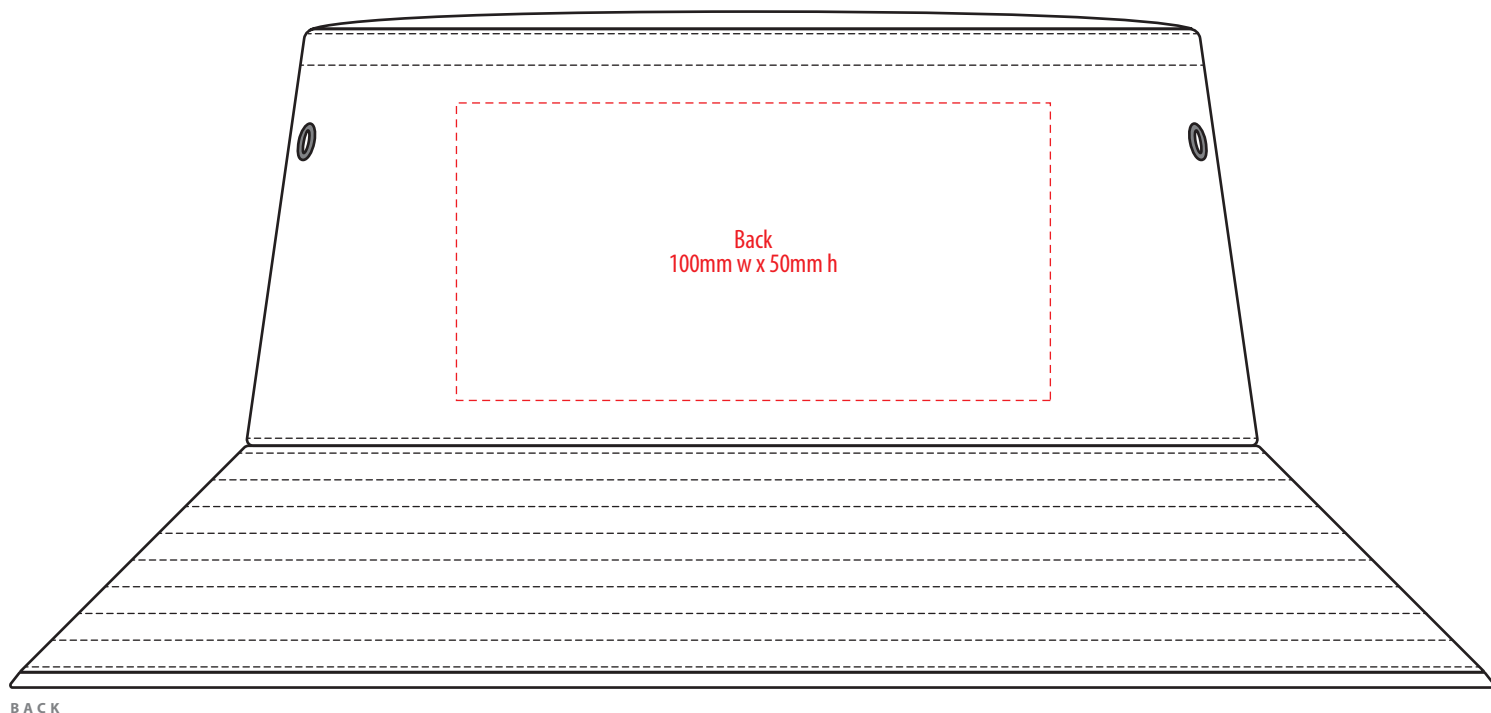

4007

FRONT

BACK

COLOURWAYS

COLOUR

4007

NOTE:

The maximum decoration area is a guide only and is greatly dependant on the logo shape.

EMBROIDERY

4007

NOTE:

The maximum decoration area is a guide only and is greatly dependant on the logo shape.

SUPACOLOUR / SUPASUB / SUPAETCH / SUPAFLEX
[PATCH MUST BE AT LEAST 25MM X 25MM]

4007

FABRIC SWATCH