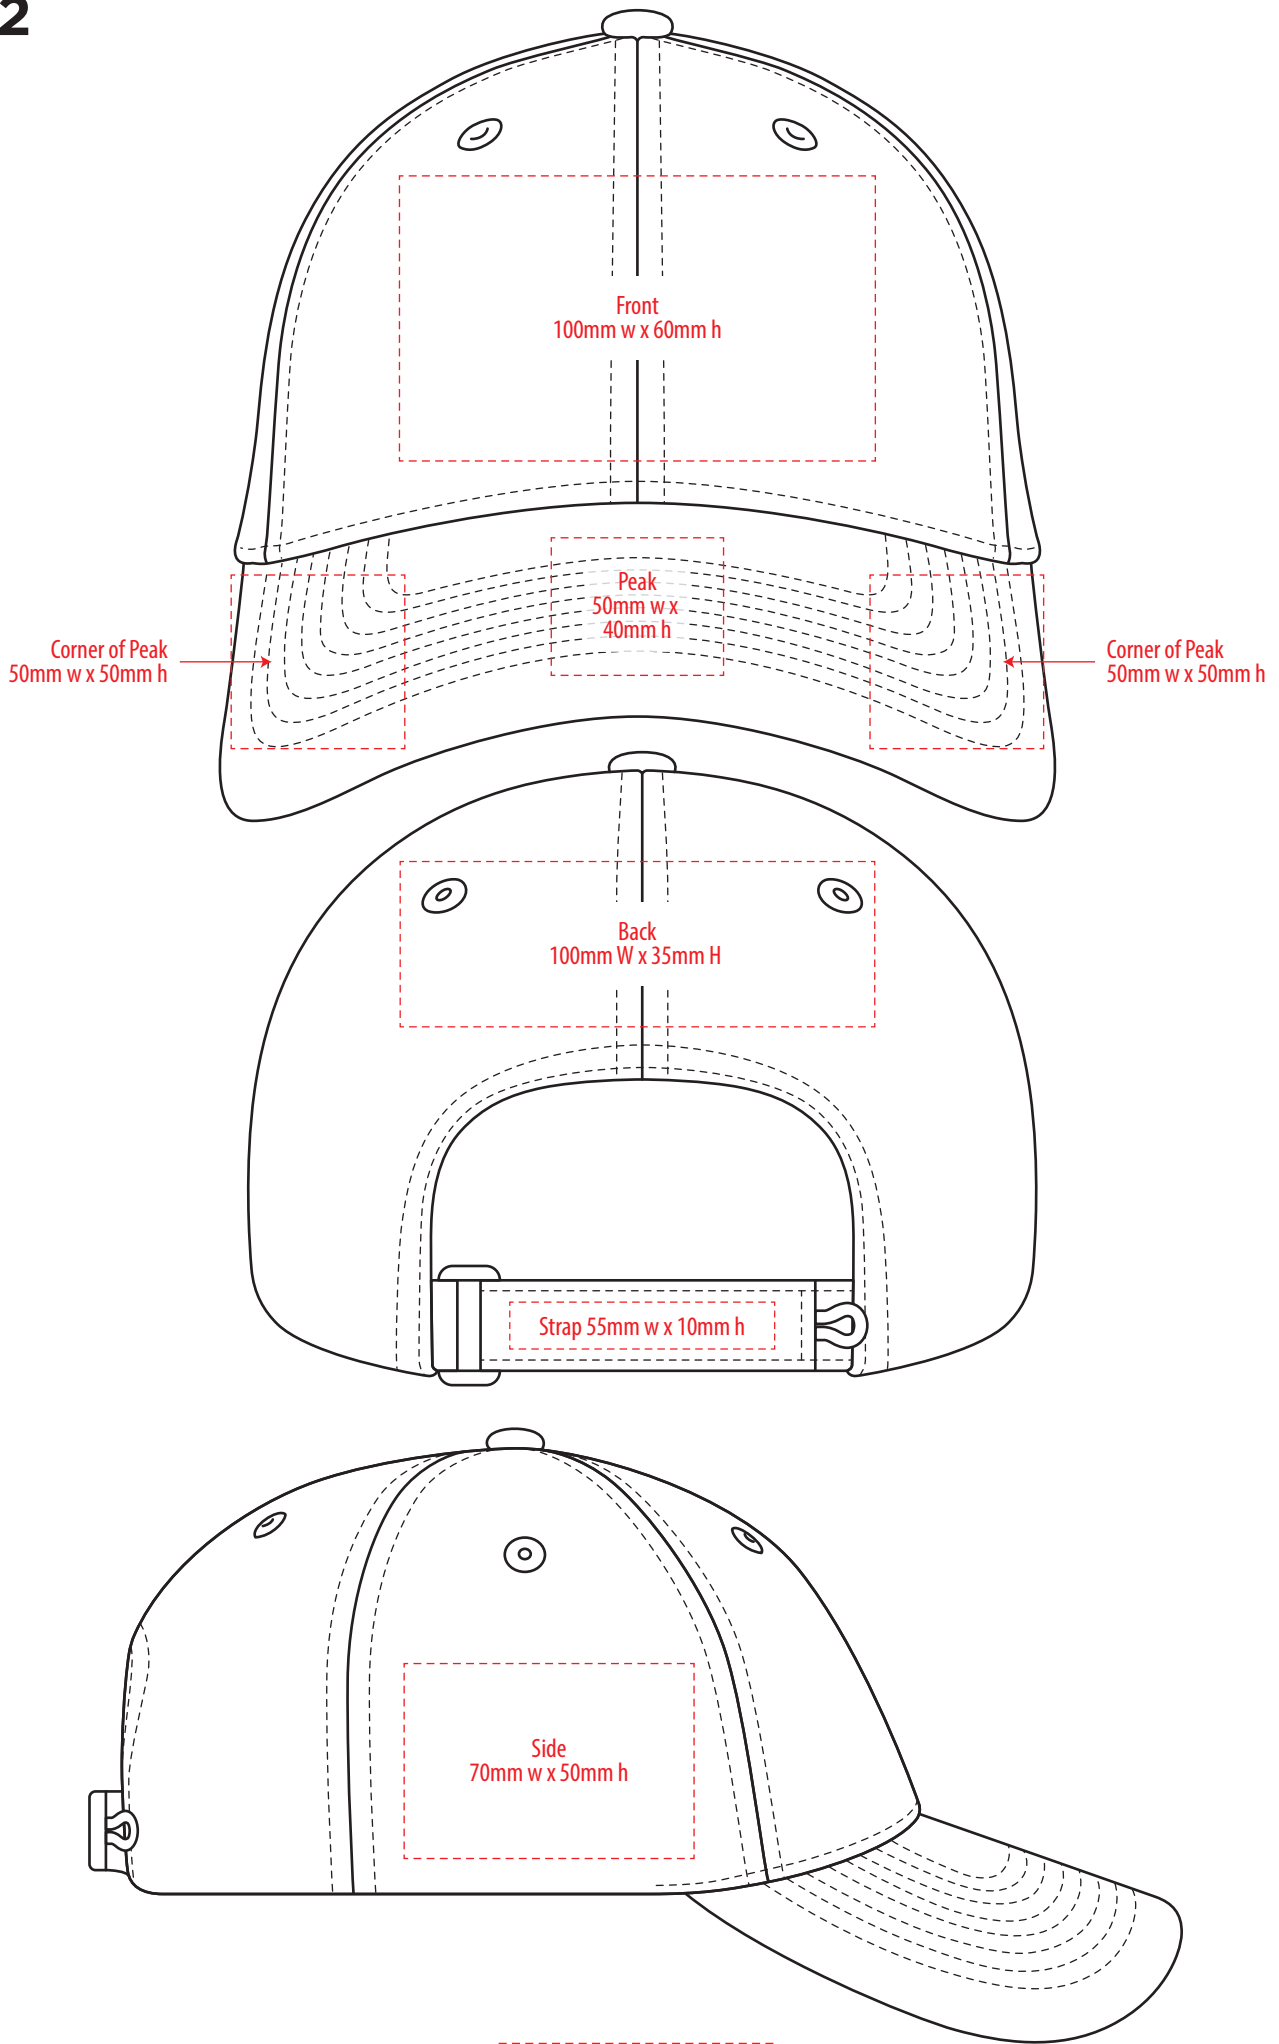

4012

COLOURWAYS

COLOUR

NOTE:

The maximum decoration area is a guide only and is greatly dependant on the logo shape.

EMBROIDERY

NOTE:

The maximum decoration area is a guide only and is greatly dependant on the logo shape.

SUPASUB / SUPAETCH / SUPAFLEX

[PATCH MUST BE AT LEAST 25MM X 25MM]

4012

FABRIC SWATCH

BLACK

BLACK

NAVY

PMS 2965 C