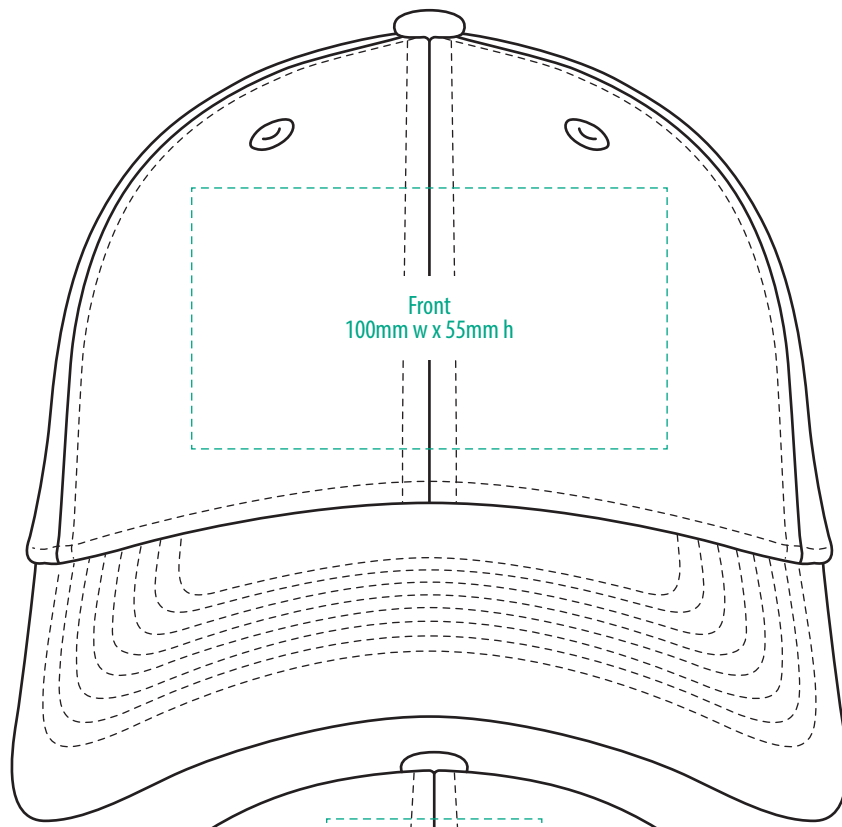

4012

COLOURWAYS

COLOUR

NOTE:

The maximum decoration area is a guide only and is greatly dependant on the logo shape.

EMBROIDERY

NOTE:

The maximum decoration area is a guide only and is greatly dependant on the logo shape.

SUPASUB / SUPAETCH / SUPAFLEX

[PATCH MUST BE AT LEAST 25MM X 25MM]

4012

FABRIC SWATCH

BLACK

BLACK

NAVY

PMS 2965 C