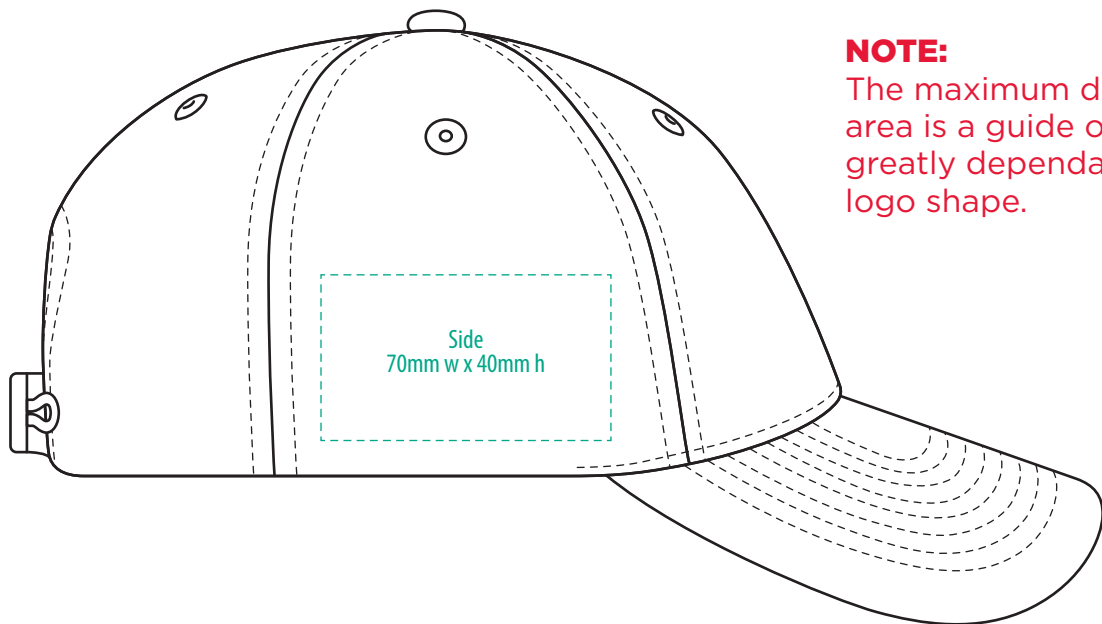

4012

COLOURWAYS

COLOUR

NOTE:

The maximum decoration area is a guide only and is greatly dependant on the logo shape.

EMBROIDERY

NOTE:

The maximum decoration area is a guide only and is greatly dependant on the logo shape.

SUPASUB / SUPAETCH / SUPAFLEX

[PATCH MUST BE AT LEAST 25MM X 25MM]

4012

FABRIC SWATCH

BLACK

BLACK

NAVY

PMS 2965 C