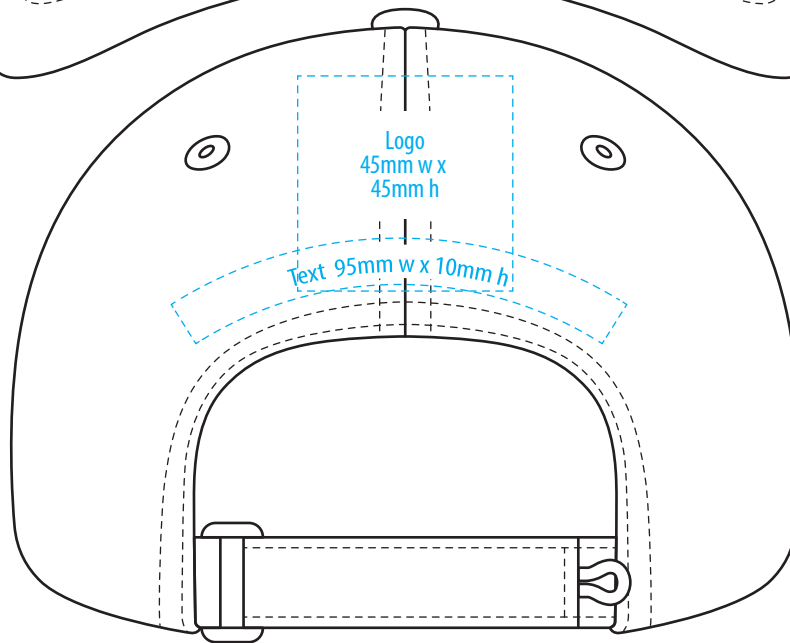

4012

COLOURWAYS

COLOUR

NOTE:

The maximum decoration area is a guide only and is greatly dependant on the logo shape.

EMBROIDERY

NOTE:

The maximum decoration area is a guide only and is greatly dependant on the logo shape.

SUPASUB / SUPAETCH / SUPAFLEX

[PATCH MUST BE AT LEAST 25MM X 25MM]

4012

FABRIC SWATCH

BLACK

BLACK

NAVY

PMS 2965 C