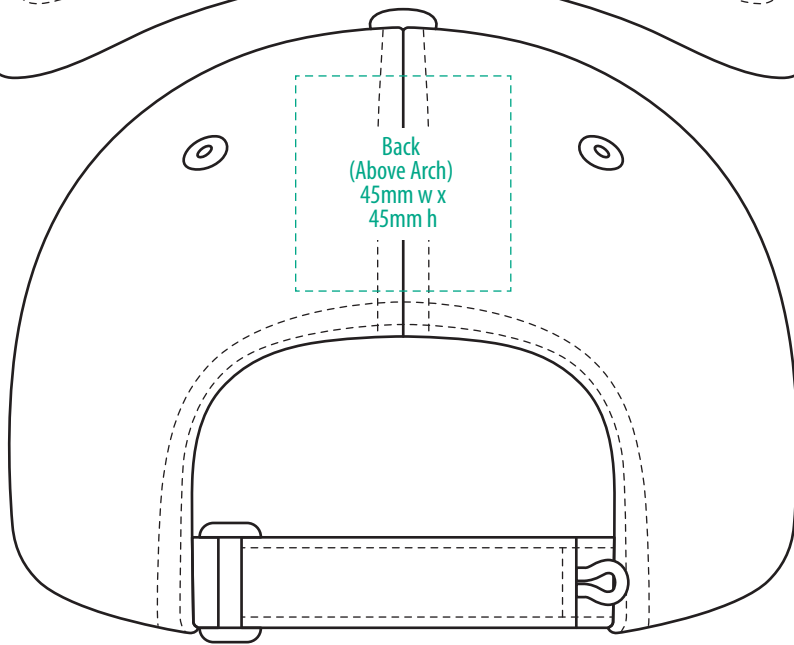

4012

COLOURWAYS

COLOUR

NOTE:

The maximum decoration area is a guide only and is greatly dependant on the logo shape.

EMBROIDERY

NOTE:

The maximum decoration area is a guide only and is greatly dependant on the logo shape.

SUPASUB / SUPAETCH / SUPAFLEX

[PATCH MUST BE AT LEAST 25MM X 25MM]

4012

FABRIC SWATCH

BLACK

BLACK

NAVY

PMS 2965 C