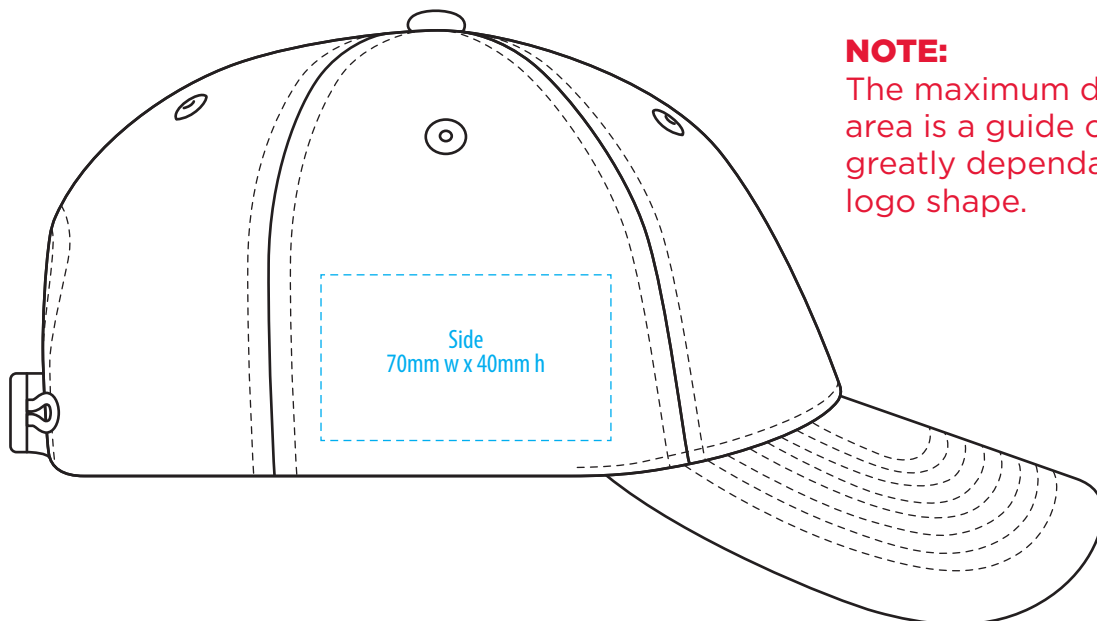

4012

COLOURWAYS

COLOUR

NOTE:

The maximum decoration area is a guide only and is greatly dependant on the logo shape.

EMBROIDERY

NOTE:

The maximum decoration area is a guide only and is greatly dependant on the logo shape.

SUPASUB / SUPAETCH / SUPAFLEX

[PATCH MUST BE AT LEAST 25MM X 25MM]

4012

FABRIC SWATCH

BLACK

BLACK

NAVY

PMS 2965 C