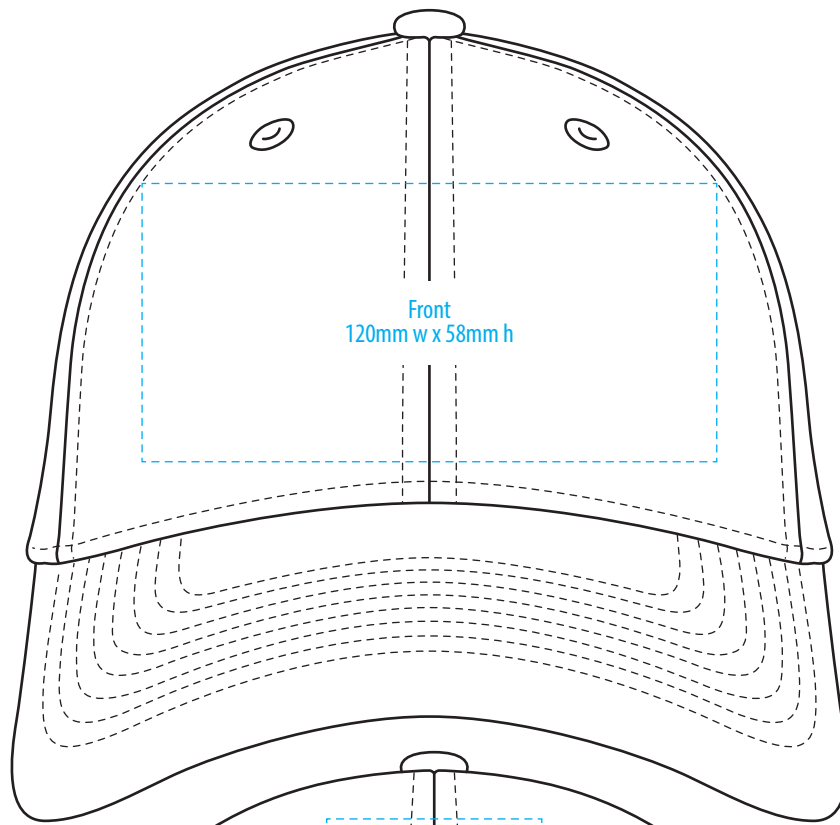

4012

COLOURWAYS

COLOUR

NOTE:

The maximum decoration area is a guide only and is greatly dependant on the logo shape.

EMBROIDERY

NOTE:

The maximum decoration area is a guide only and is greatly dependant on the logo shape.

SUPASUB / SUPAETCH / SUPAFLEX

[PATCH MUST BE AT LEAST 25MM X 25MM]

4012

FABRIC SWATCH

BLACK

BLACK

NAVY

PMS 2965 C