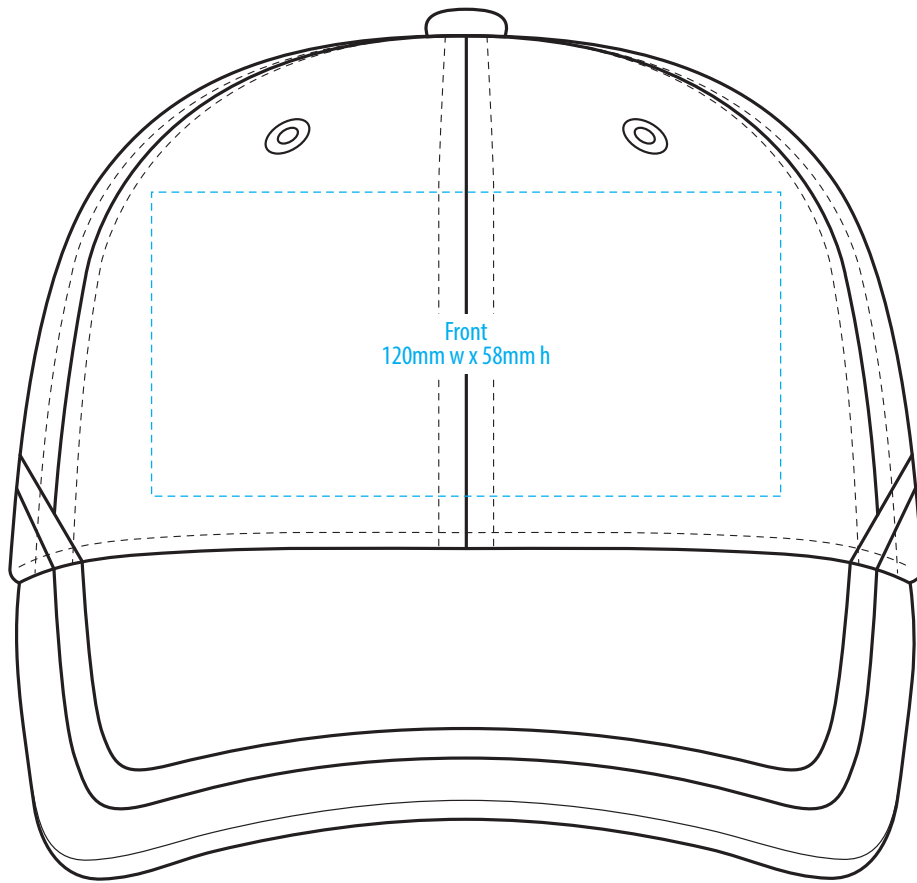

4026

COLOURWAYS

COLOUR

4026

**NOTE:**

The maximum decoration area is a guide only and is greatly dependant on the logo shape.

-----  
EMBROIDERY

4026

**NOTE:**

The maximum decoration area is a guide only and is greatly dependant on the logo shape.

SUPACOLOUR

4026

**NOTE:**

The maximum decoration area is a guide only and is greatly dependant on the logo shape.

SUPASUB / SUPAETCH / SUPAFLEX

[ PATCH MUST BE AT LEAST 25MM X 25MM ]