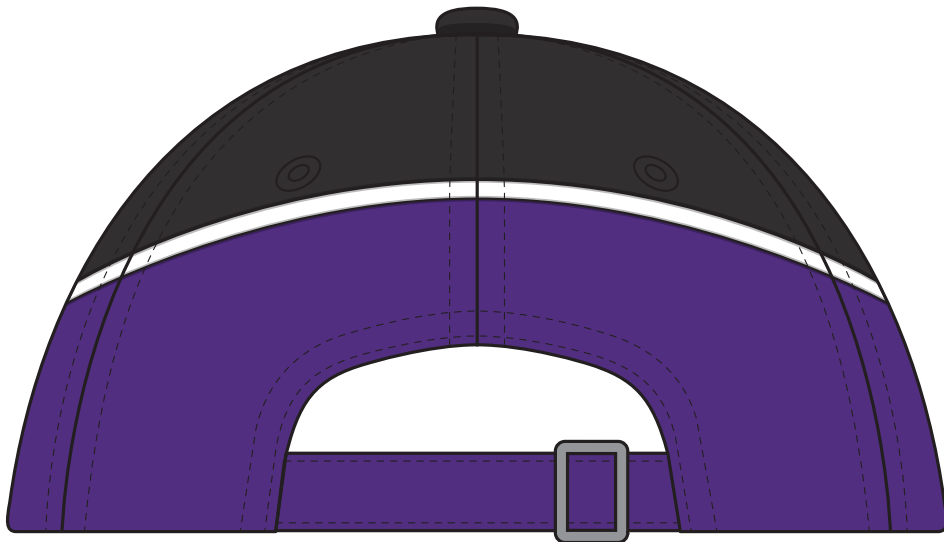

4026

COLOURWAYS

COLOUR

4026

**NOTE:**

The maximum decoration area is a guide only and is greatly dependant on the logo shape.

-----  
EMBROIDERY

4026

**NOTE:**

The maximum decoration area is a guide only and is greatly dependant on the logo shape.

SUPACOLOUR

4026

**NOTE:**

The maximum decoration area is a guide only and is greatly dependant on the logo shape.

# FABRIC SWATCH

**BLACK/WHITE/PURPLE**

BLACK

WHITE

PMS 268 C

**NAVY/WHITE/NAVY**

PMS 2965 C

WHITE