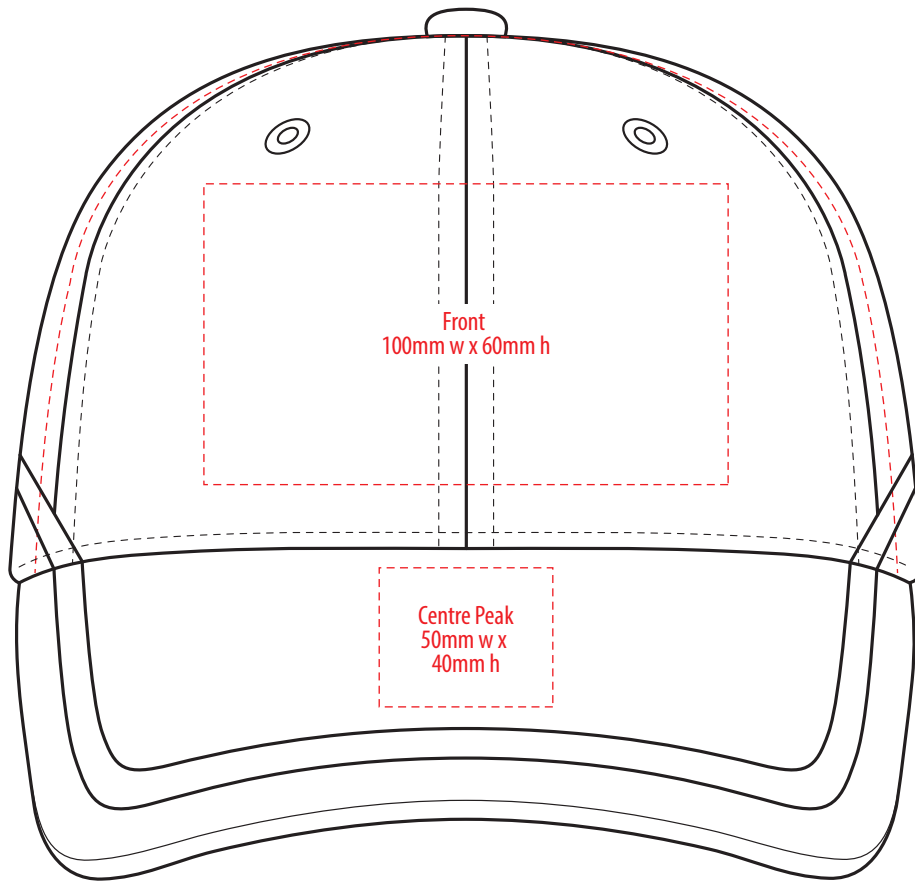

4026

COLOURWAYS

COLOUR

4026

**NOTE:**

The maximum decoration area is a guide only and is greatly dependant on the logo shape.

-----  
EMBROIDERY

4026

**NOTE:**

The maximum decoration area is a guide only and is greatly dependant on the logo shape.

SUPACOLOUR

4026

**NOTE:**

The maximum decoration area is a guide only and is greatly dependant on the logo shape.

SUPASUB / SUPAETCH / SUPAFLEX

[ PATCH MUST BE AT LEAST 25MM X 25MM ]