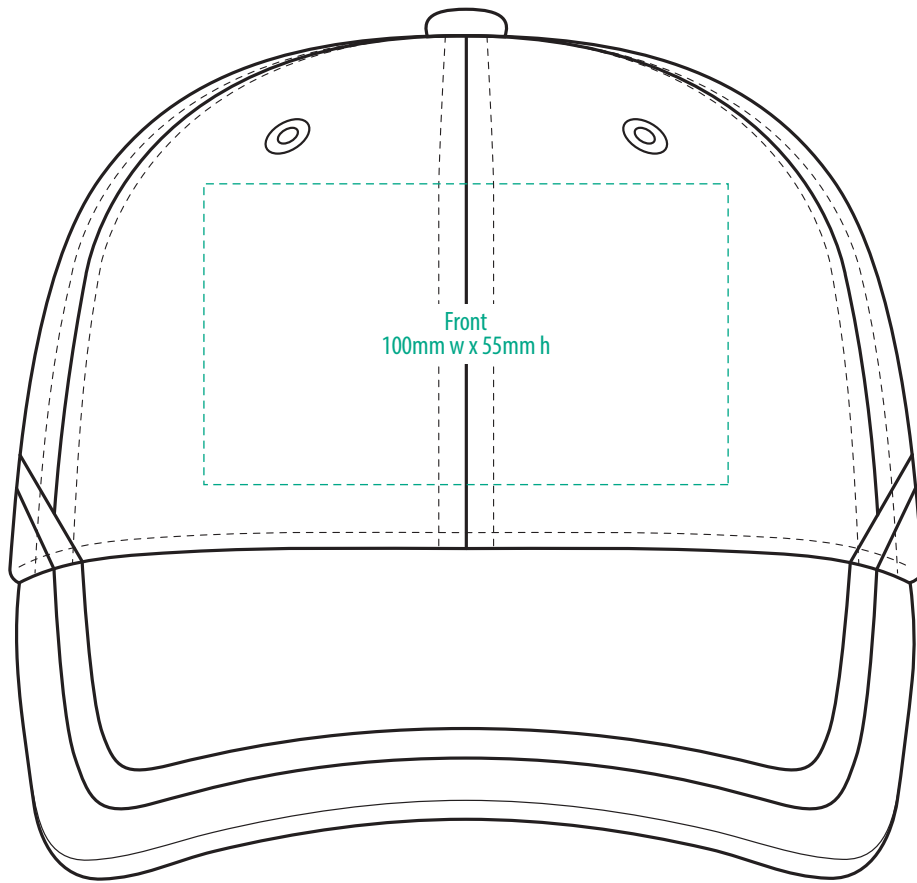

4026

COLOURWAYS

COLOUR

4026

**NOTE:**

The maximum decoration area is a guide only and is greatly dependant on the logo shape.

-----  
EMBROIDERY

4026

**NOTE:**

The maximum decoration area is a guide only and is greatly dependant on the logo shape.

SUPACOLOUR

4026

**NOTE:**

The maximum decoration area is a guide only and is greatly dependant on the logo shape.