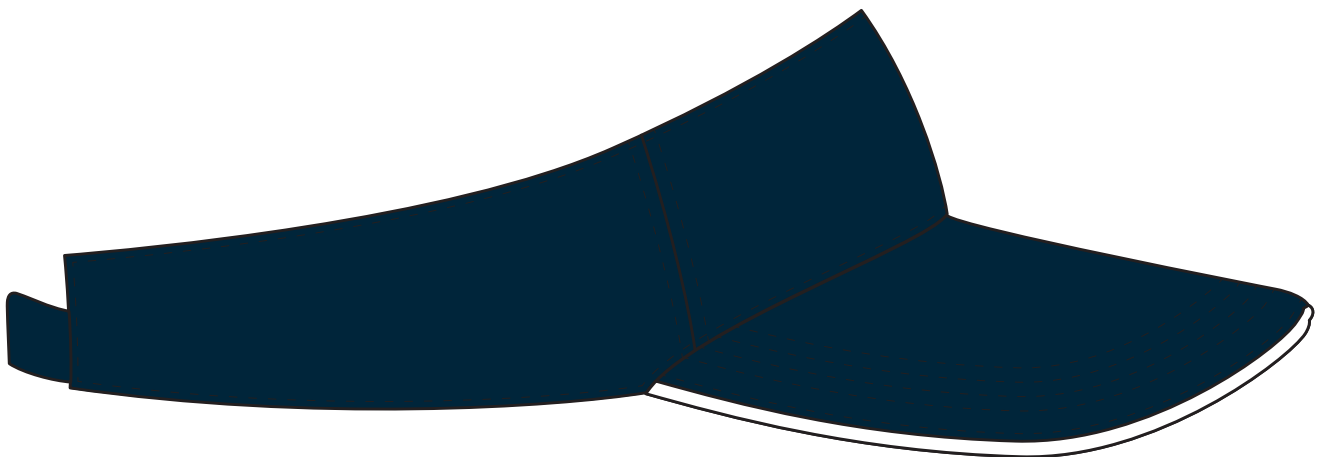

4040

COLOURWAYS

COLOUR

4040

NOTE:

The maximum decoration area is a guide only and is greatly dependant on the logo shape.

EMBROIDERY

NOTE:

The maximum decoration area is a guide only and is greatly dependant on the logo shape.

4040

FABRIC SWATCH

NAVY/WHITE

PMS 539 C

WHITE

WHITE/WHITE

WHITE