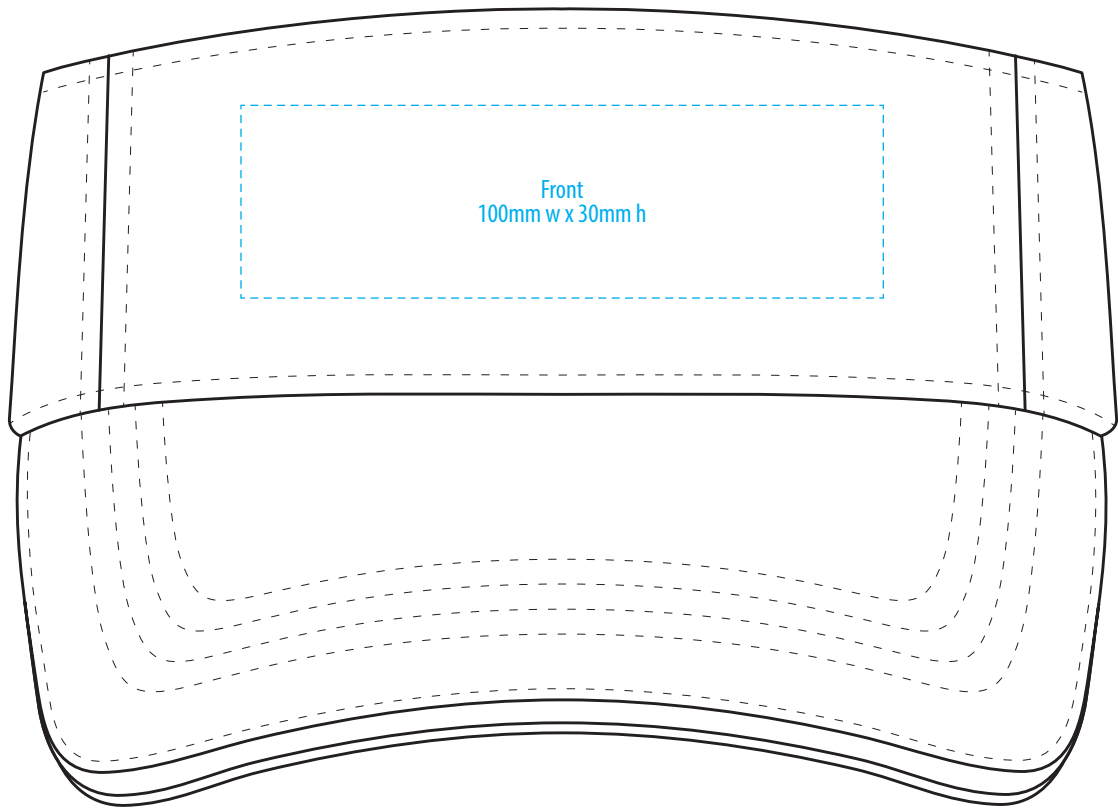

4040

COLOURWAYS

COLOUR

4040

NOTE:

The maximum decoration area is a guide only and is greatly dependant on the logo shape.

EMBROIDERY

NOTE:

The maximum decoration area is a guide only and is greatly dependant on the logo shape.

4040

FABRIC SWATCH

NAVY/WHITE

PMS 539 C

WHITE

WHITE/WHITE

WHITE