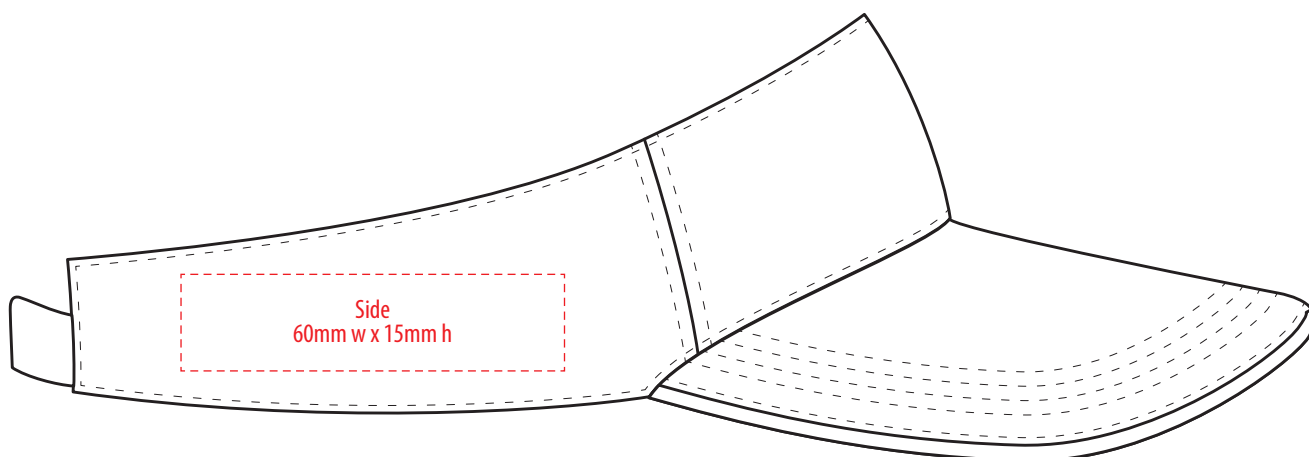

4040

COLOURWAYS

COLOUR

4040

NOTE:

The maximum decoration area is a guide only and is greatly dependant on the logo shape.

EMBROIDERY

NOTE:

The maximum decoration area is a guide only and is greatly dependant on the logo shape.

4040

FABRIC SWATCH

NAVY/WHITE

PMS 539 C

WHITE

WHITE/WHITE

WHITE