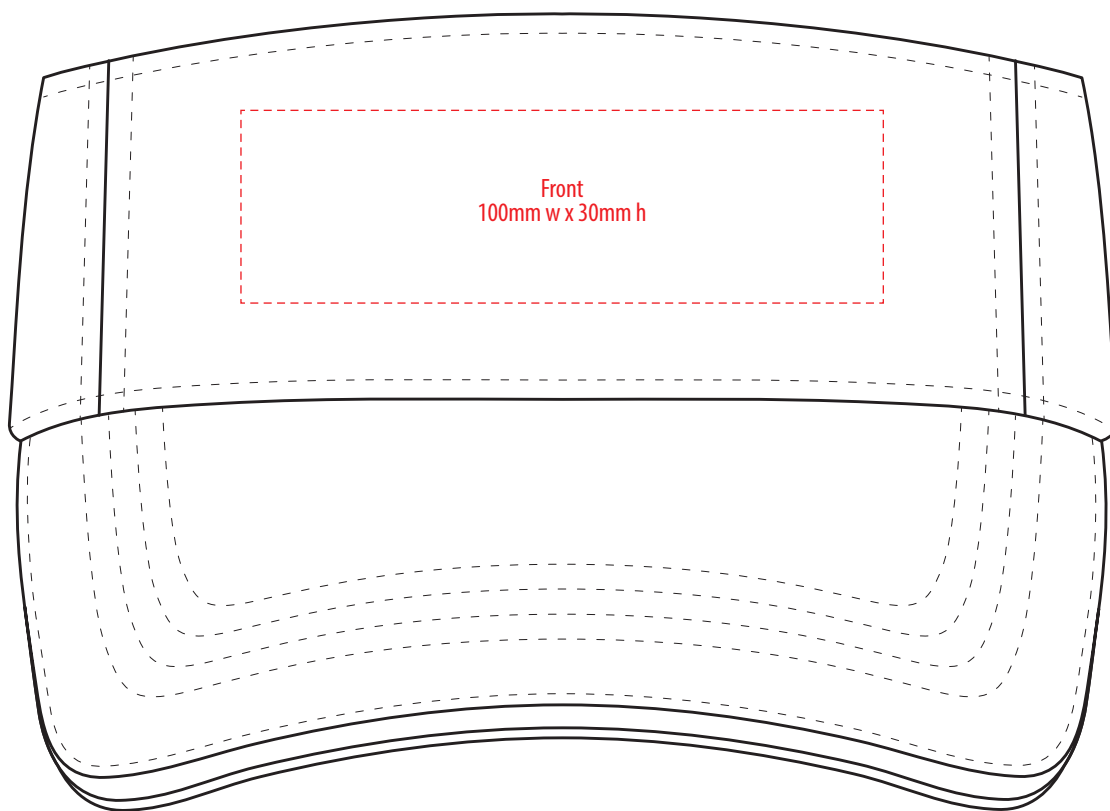

4040

COLOURWAYS

COLOUR

4040

NOTE:

The maximum decoration area is a guide only and is greatly dependant on the logo shape.

EMBROIDERY

NOTE:

The maximum decoration area is a guide only and is greatly dependant on the logo shape.

4040

FABRIC SWATCH

NAVY/WHITE

PMS 539 C

WHITE

WHITE/WHITE

WHITE