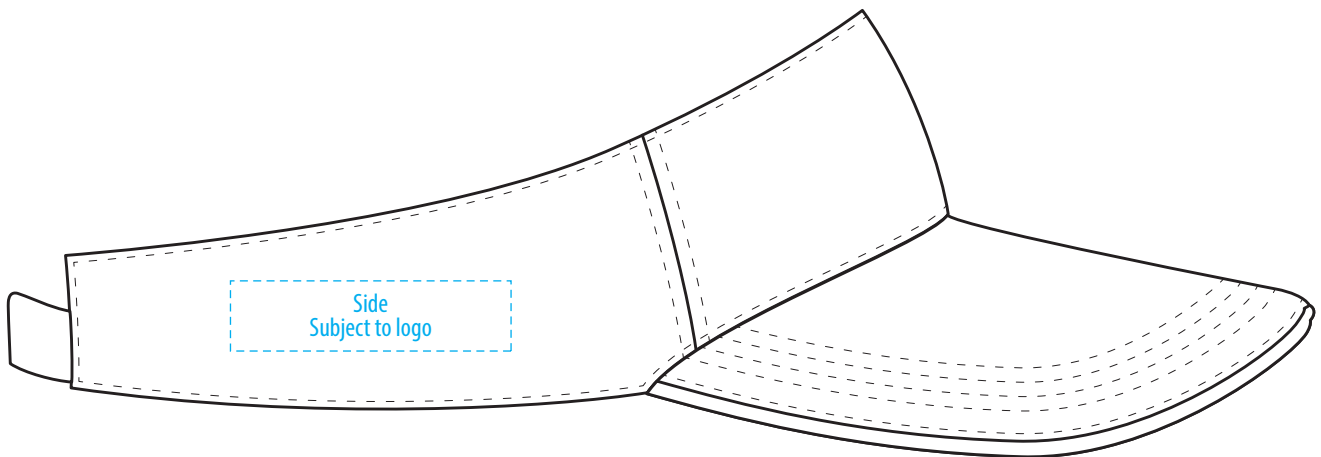

4040

COLOURWAYS

COLOUR

4040

NOTE:

The maximum decoration area is a guide only and is greatly dependant on the logo shape.

EMBROIDERY

NOTE:

The maximum decoration area is a guide only and is greatly dependant on the logo shape.

4040

FABRIC SWATCH

NAVY/WHITE

PMS 539 C

WHITE

WHITE/WHITE

WHITE