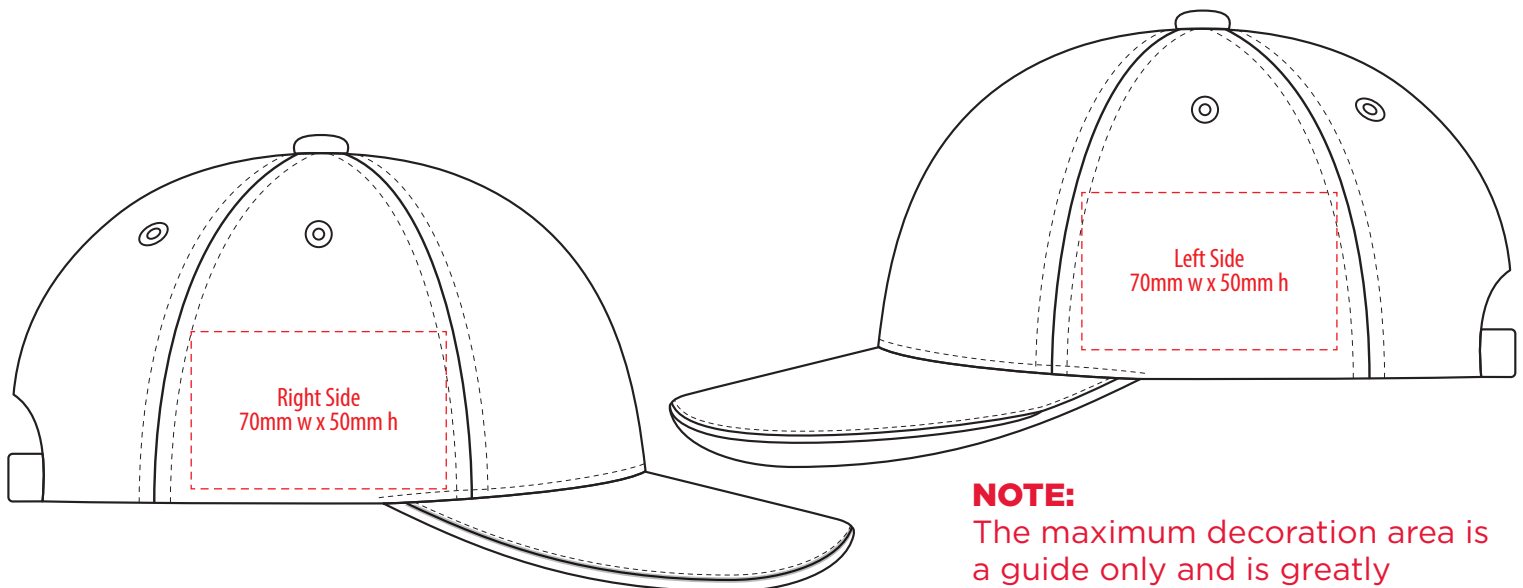

4046

COLOURWAYS

COLOUR

**NOTE:**  
The maximum decoration area is a guide only and is greatly dependant on the logo shape.

-----  
EMBROIDERY

**NOTE:**  
The maximum decoration area is a guide only and is greatly dependant on the logo shape.

4046

**NOTE:**  
The maximum decoration area is a guide only and is greatly dependant on the logo shape.

SUPASUB / SUPAETCH / SUPAFLEX

[ PATCH MUST BE AT LEAST 25MM X 25MM ]

4046