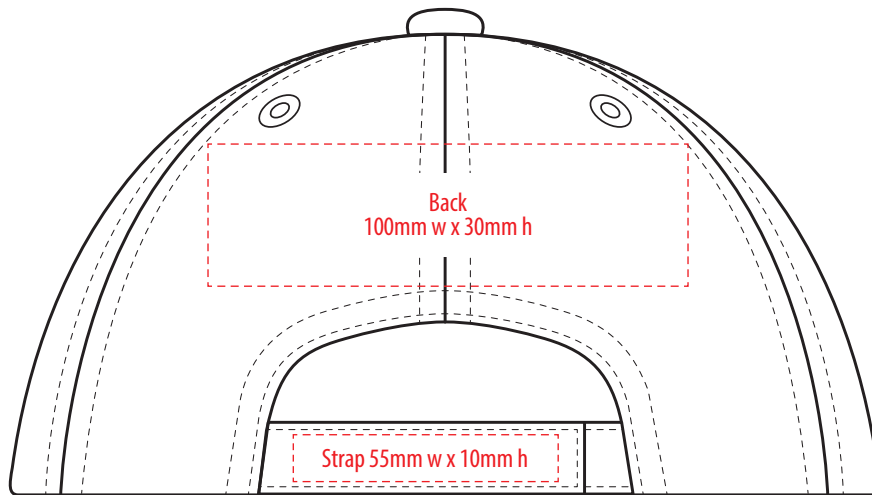

4046

COLOURWAYS

COLOUR

**NOTE:**  
The maximum decoration area is a guide only and is greatly dependant on the logo shape.

-----  
EMBROIDERY

**NOTE:**  
The maximum decoration area is a guide only and is greatly dependant on the logo shape.

4046

**NOTE:**  
The maximum decoration area is a guide only and is greatly dependant on the logo shape.

SUPASUB / SUPAETCH / SUPAFLEX

[ PATCH MUST BE AT LEAST 25MM X 25MM ]

4046