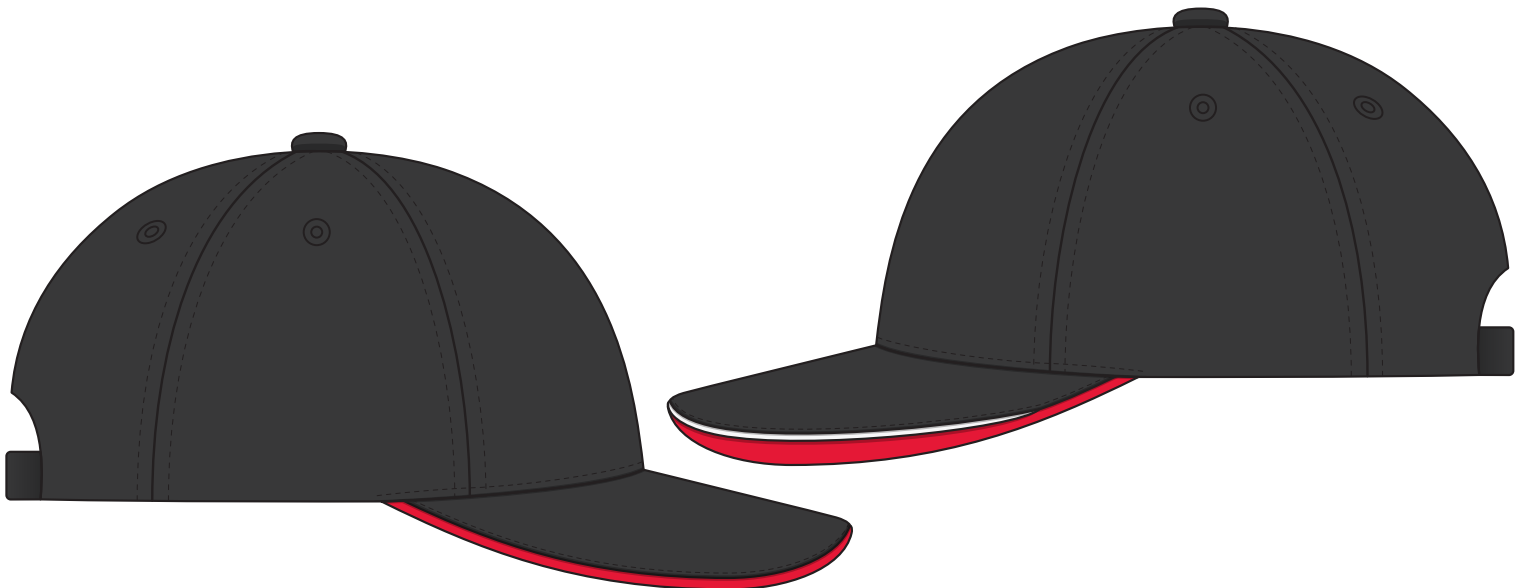

4046

COLOURWAYS

COLOUR

**NOTE:**  
The maximum decoration area is a guide only and is greatly dependant on the logo shape.

-----  
EMBROIDERY

**NOTE:**  
The maximum decoration area is a guide only and is greatly dependant on the logo shape.

4046

**NOTE:**  
The maximum decoration area is a guide only and is greatly dependant on the logo shape.

SUPASUB / SUPAETCH / SUPAFLEX

[ PATCH MUST BE AT LEAST 25MM X 25MM ]

4046