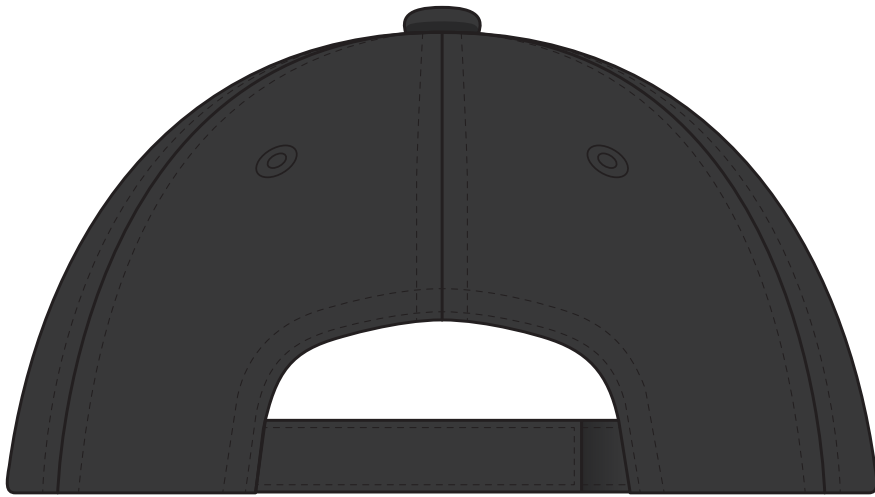

4046

COLOURWAYS

COLOUR

**NOTE:**  
The maximum decoration area is a guide only and is greatly dependant on the logo shape.

-----  
EMBROIDERY

**NOTE:**  
The maximum decoration area is a guide only and is greatly dependant on the logo shape.

4046

**NOTE:**  
The maximum decoration area is a guide only and is greatly dependant on the logo shape.

SUPASUB / SUPAETCH / SUPAFLEX

[ PATCH MUST BE AT LEAST 25MM X 25MM ]

4046