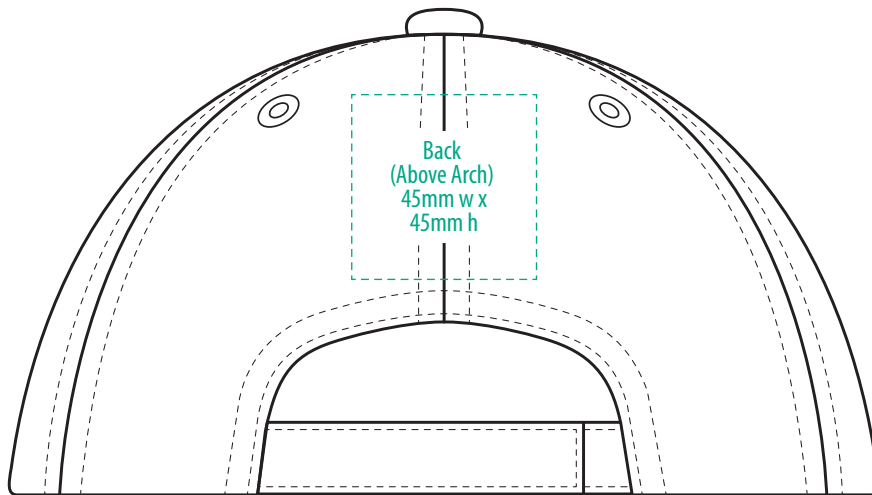

4046

COLOURWAYS

COLOUR

**NOTE:**  
The maximum decoration area is a guide only and is greatly dependant on the logo shape.

-----  
EMBROIDERY

**NOTE:**  
The maximum decoration area is a guide only and is greatly dependant on the logo shape.

4046

**NOTE:**  
The maximum decoration area is a guide only and is greatly dependant on the logo shape.

SUPASUB / SUPAETCH / SUPAFLEX

[ PATCH MUST BE AT LEAST 25MM X 25MM ]

4046