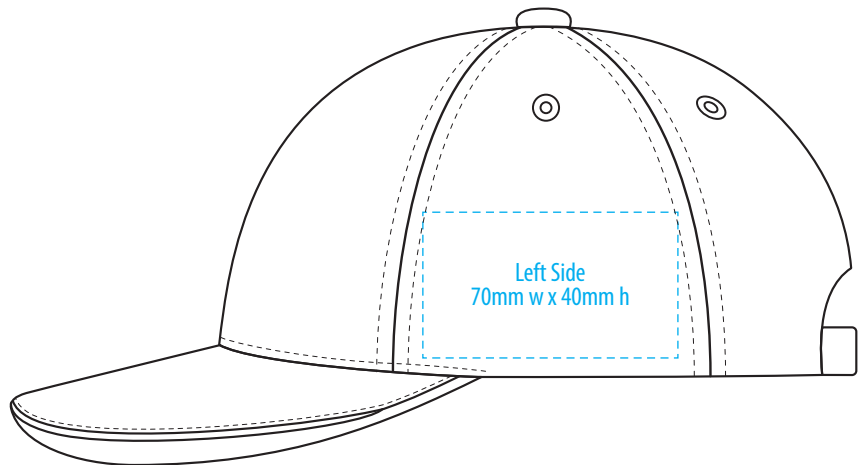

4046

COLOURWAYS

COLOUR

**NOTE:**  
The maximum decoration area is a guide only and is greatly dependant on the logo shape.

-----  
EMBROIDERY

**NOTE:**  
The maximum decoration area is a guide only and is greatly dependant on the logo shape.

4046

**NOTE:**  
The maximum decoration area is a guide only and is greatly dependant on the logo shape.

SUPASUB / SUPAETCH / SUPAFLEX

[ PATCH MUST BE AT LEAST 25MM X 25MM ]

4046