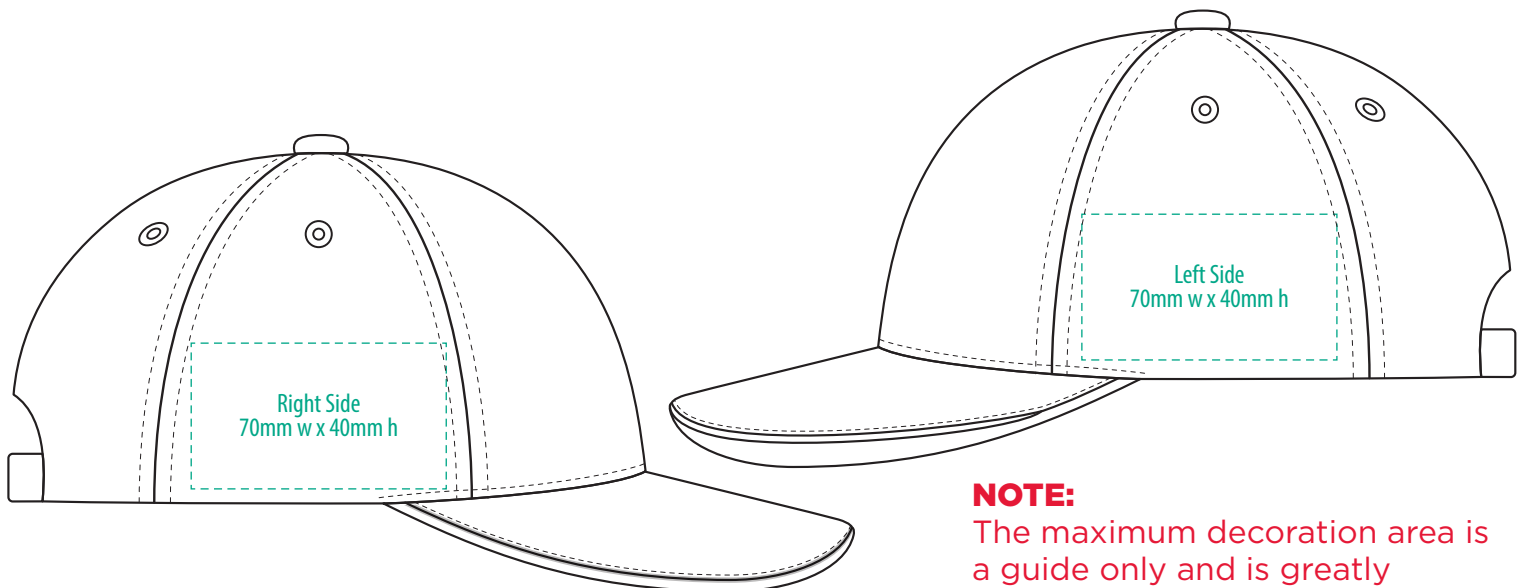

4046

COLOURWAYS

COLOUR

**NOTE:**  
The maximum decoration area is a guide only and is greatly dependant on the logo shape.

-----  
EMBROIDERY

**NOTE:**  
The maximum decoration area is a guide only and is greatly dependant on the logo shape.

4046

**NOTE:**  
The maximum decoration area is a guide only and is greatly dependant on the logo shape.

SUPASUB / SUPAETCH / SUPAFLEX

[ PATCH MUST BE AT LEAST 25MM X 25MM ]

4046