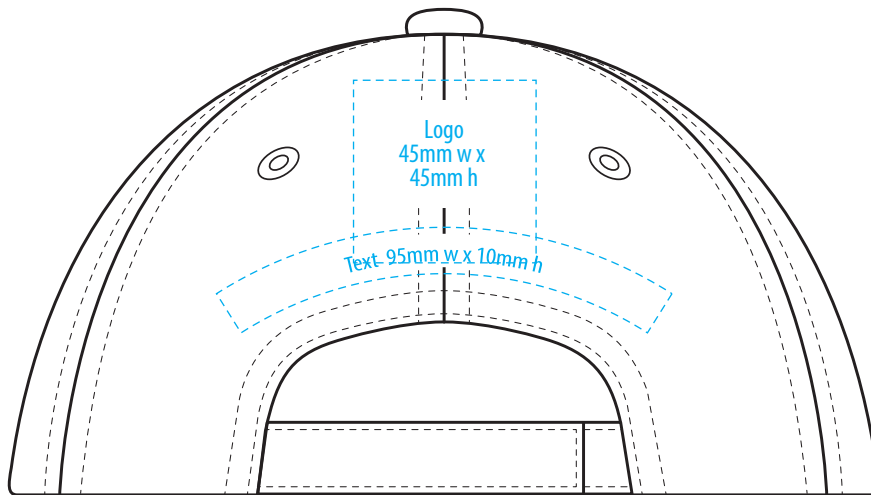

4046

COLOURWAYS

COLOUR

**NOTE:**  
The maximum decoration area is a guide only and is greatly dependant on the logo shape.

-----  
EMBROIDERY

**NOTE:**  
The maximum decoration area is a guide only and is greatly dependant on the logo shape.

4046

**NOTE:**  
The maximum decoration area is a guide only and is greatly dependant on the logo shape.

SUPASUB / SUPAETCH / SUPAFLEX

[ PATCH MUST BE AT LEAST 25MM X 25MM ]

4046