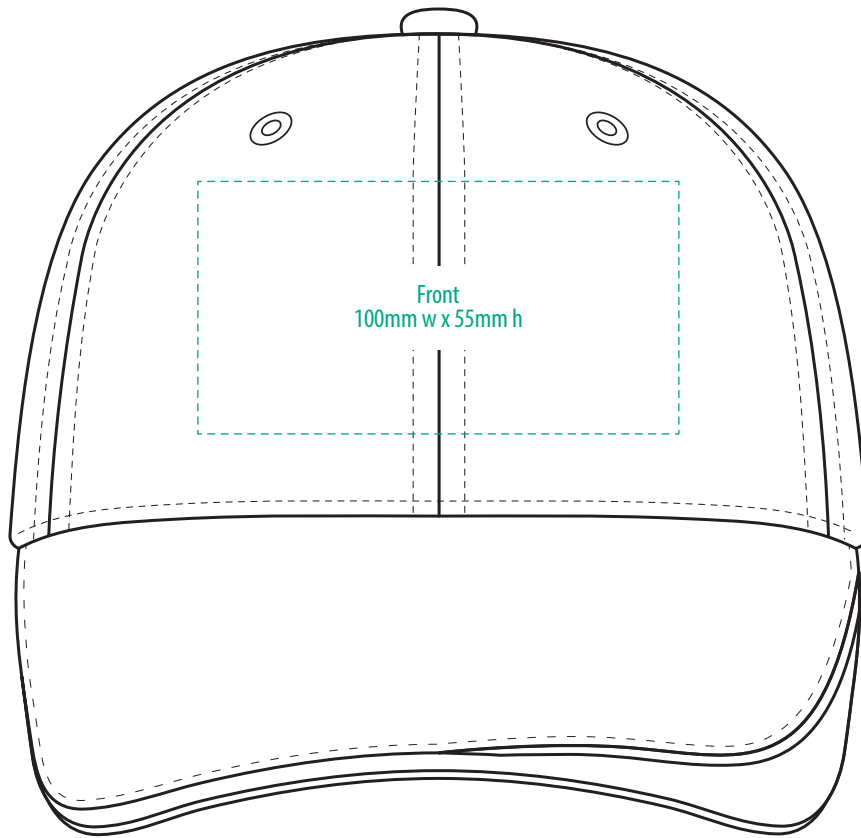

4046

COLOURWAYS

COLOUR

**NOTE:**  
The maximum decoration area is a guide only and is greatly dependant on the logo shape.

-----  
EMBROIDERY

**NOTE:**  
The maximum decoration area is a guide only and is greatly dependant on the logo shape.

4046

**NOTE:**  
The maximum decoration area is a guide only and is greatly dependant on the logo shape.

SUPASUB / SUPAETCH / SUPAFLEX

[ PATCH MUST BE AT LEAST 25MM X 25MM ]

4046