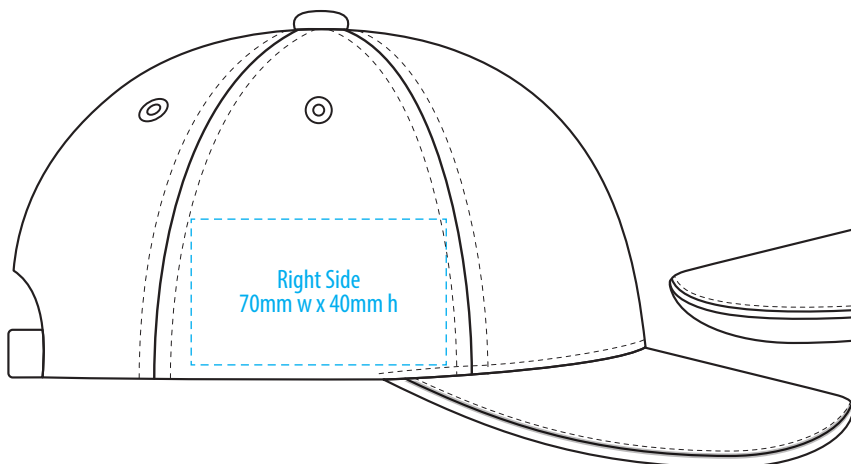

4046

COLOURWAYS

COLOUR

**NOTE:**  
The maximum decoration area is a guide only and is greatly dependant on the logo shape.

-----  
EMBROIDERY

**NOTE:**  
The maximum decoration area is a guide only and is greatly dependant on the logo shape.

4046

**NOTE:**  
The maximum decoration area is a guide only and is greatly dependant on the logo shape.

SUPASUB / SUPAETCH / SUPAFLEX

[ PATCH MUST BE AT LEAST 25MM X 25MM ]

4046