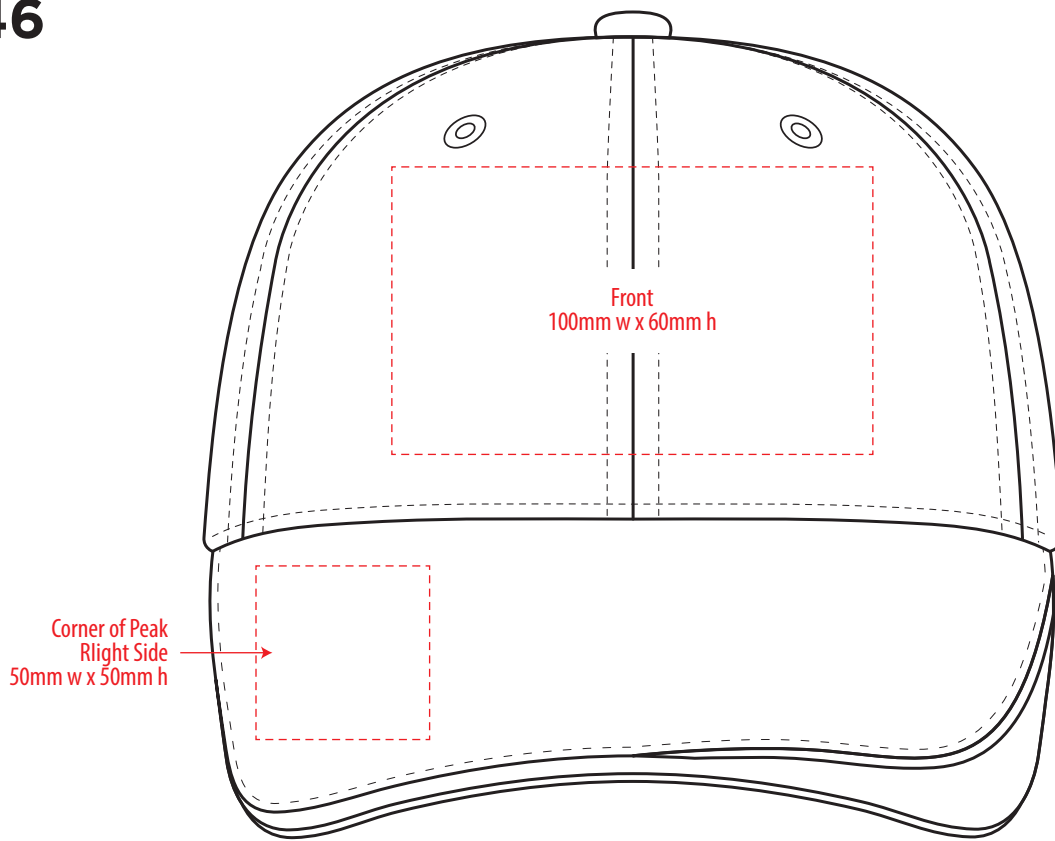

4046

COLOURWAYS

COLOUR

**NOTE:**  
The maximum decoration area is a guide only and is greatly dependant on the logo shape.

-----  
EMBROIDERY

**NOTE:**  
The maximum decoration area is a guide only and is greatly dependant on the logo shape.

4046

**NOTE:**  
The maximum decoration area is a guide only and is greatly dependant on the logo shape.

SUPASUB / SUPAETCH / SUPAFLEX

[ PATCH MUST BE AT LEAST 25MM X 25MM ]

4046