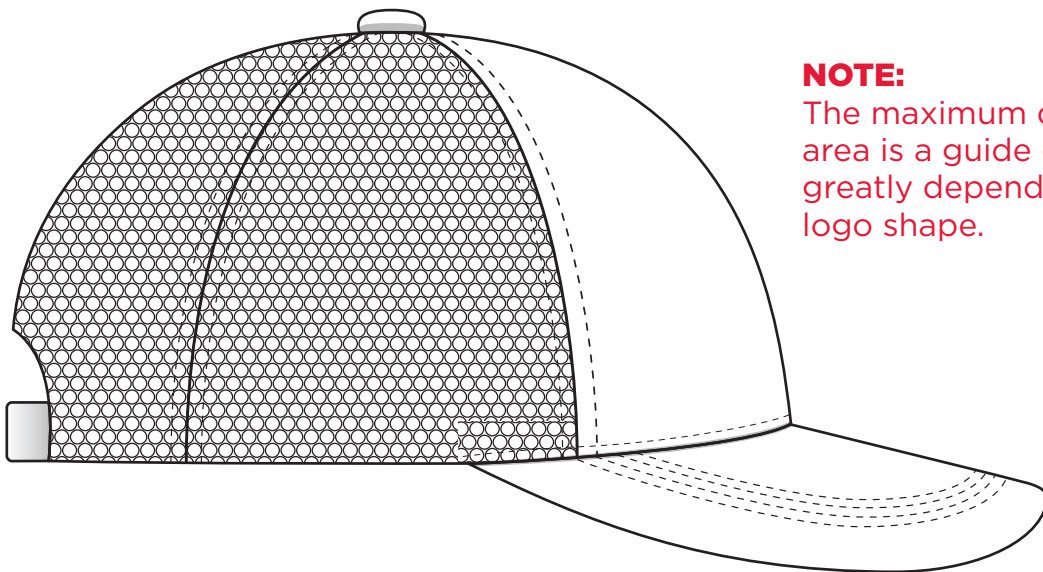

4055

COLOURWAYS

COLOUR

4055

NOTE:

The maximum decoration area is a guide only and is greatly dependant on the logo shape.

EMBROIDERY

4055

NOTE:

The maximum decoration area is a guide only and is greatly dependant on the logo shape.

SUPACLOUR

4055

NOTE:

The maximum decoration area is a guide only and is greatly dependant on the logo shape.

SUPASUB / SUPAETCH / SUPAFLEX