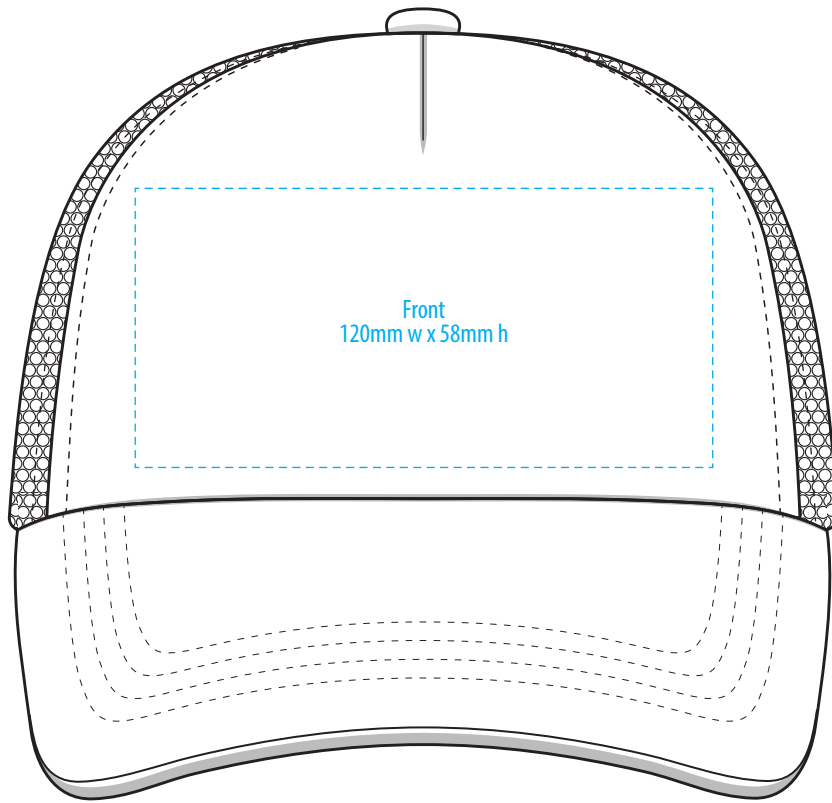

4055

COLOURWAYS

COLOUR

4055

NOTE:

The maximum decoration area is a guide only and is greatly dependant on the logo shape.

EMBROIDERY

4055

NOTE:

The maximum decoration area is a guide only and is greatly dependant on the logo shape.

SUPACLOUR

4055

NOTE:

The maximum decoration area is a guide only and is greatly dependant on the logo shape.

SUPASUB / SUPAETCH / SUPAFLEX