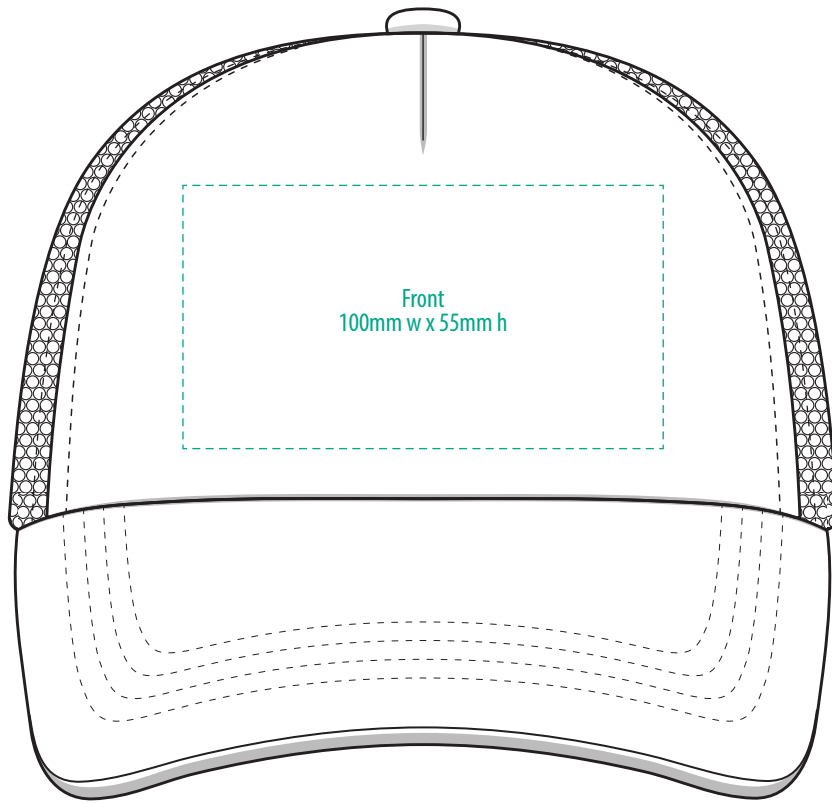

4055

COLOURWAYS

COLOUR

4055

NOTE:

The maximum decoration area is a guide only and is greatly dependant on the logo shape.

EMBROIDERY

4055

NOTE:

The maximum decoration area is a guide only and is greatly dependant on the logo shape.

SUPACLOUR

4055

NOTE:

The maximum decoration area is a guide only and is greatly dependant on the logo shape.

SUPASUB / SUPAETCH / SUPAFLEX

[PATCH MUST BE AT LEAST 25MM X 25MM]

4055

FABRIC SWATCH

| | | | | |
|--------------------------|---|------------|--|------------|
| BLACK/BLACK |  | BLACK |  | BLACK |
| BLACK/WHITE |  | BLACK |  | WHITE |
| BOTTLE/WHITE |  | PMS 3302 C |  | WHITE |
| EMERALD/WHITE |  | PMS 347 C |  | WHITE |
| HOT PINK/HOT PINK |  | PMS 213 C |  | PMS 213 C |
| NAVY/NAVY |  | PMS 2965 C |  | PMS 2965 C |
| NAVY/WHITE |  | PMS 2965 C |  | WHITE |
| RED/RED |  | PMS 186 C |  | PMS 186 C |
| RED/WHITE |  | PMS 186 C |  | WHITE |
| ROYAL/ROYAL |  | PMS 287 C |  | PMS 287 C |
| ROYAL/WHITE |  | PMS 287 C |  | WHITE |
| SKY BLUE/SKY BLUE |  | PMS 542 C |  | PMS 542 C |
| WHITE/WHITE |  | WHITE |  | WHITE |