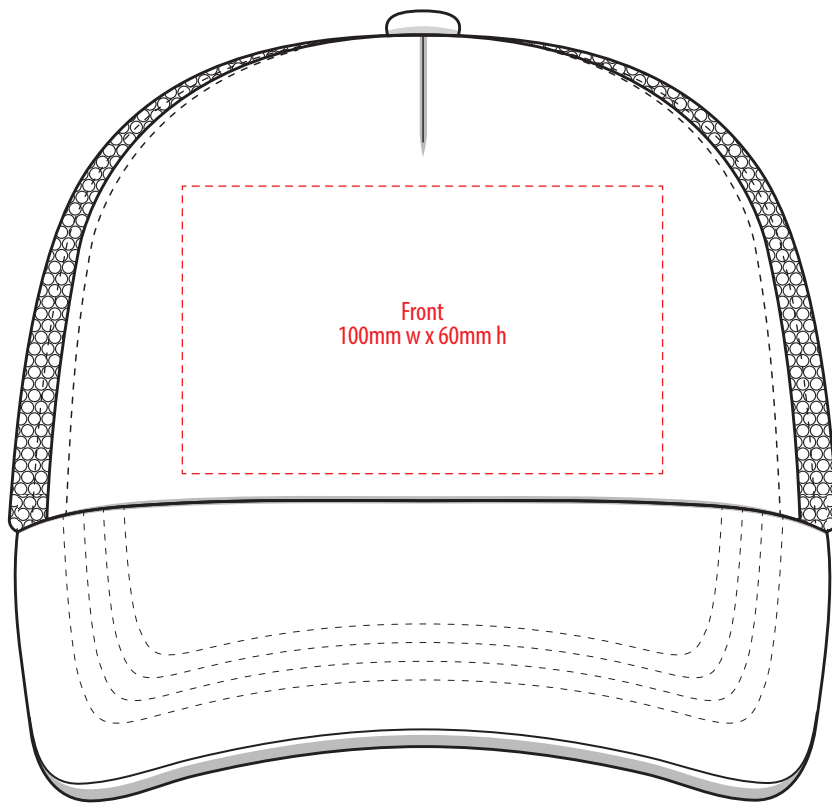

4055

COLOURWAYS

COLOUR

4055

NOTE:

The maximum decoration area is a guide only and is greatly dependant on the logo shape.

EMBROIDERY

4055

NOTE:

The maximum decoration area is a guide only and is greatly dependant on the logo shape.

SUPACLOUR

4055

NOTE:

The maximum decoration area is a guide only and is greatly dependant on the logo shape.

SUPASUB / SUPAETCH / SUPAFLEX