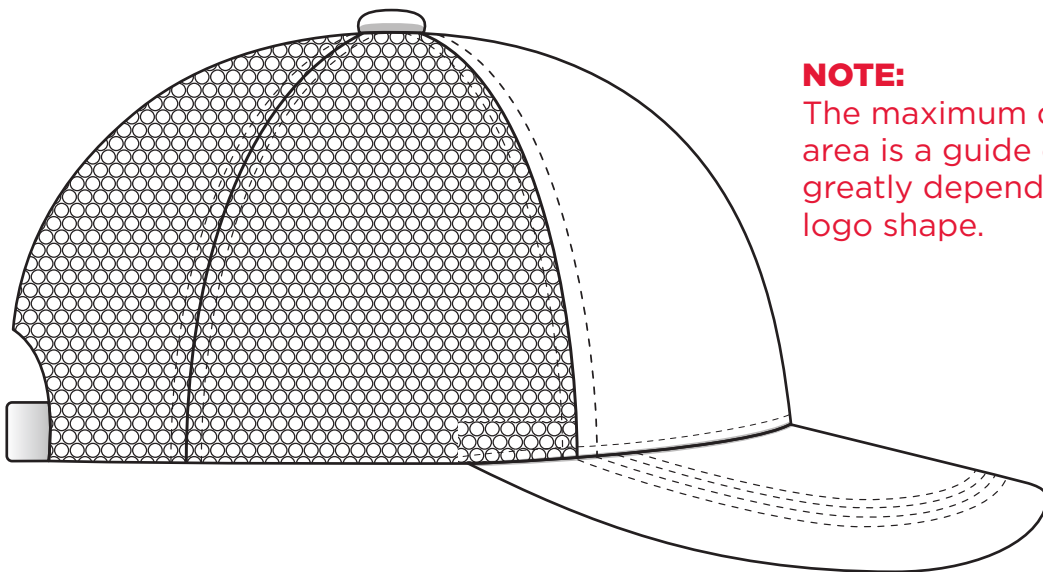

4055

COLOURWAYS

COLOUR

4055

NOTE:

The maximum decoration area is a guide only and is greatly dependant on the logo shape.

EMBROIDERY

4055

NOTE:

The maximum decoration area is a guide only and is greatly dependant on the logo shape.

SUPACLOUR

4055

NOTE:

The maximum decoration area is a guide only and is greatly dependant on the logo shape.

SUPASUB / SUPAETCH / SUPAFLEX