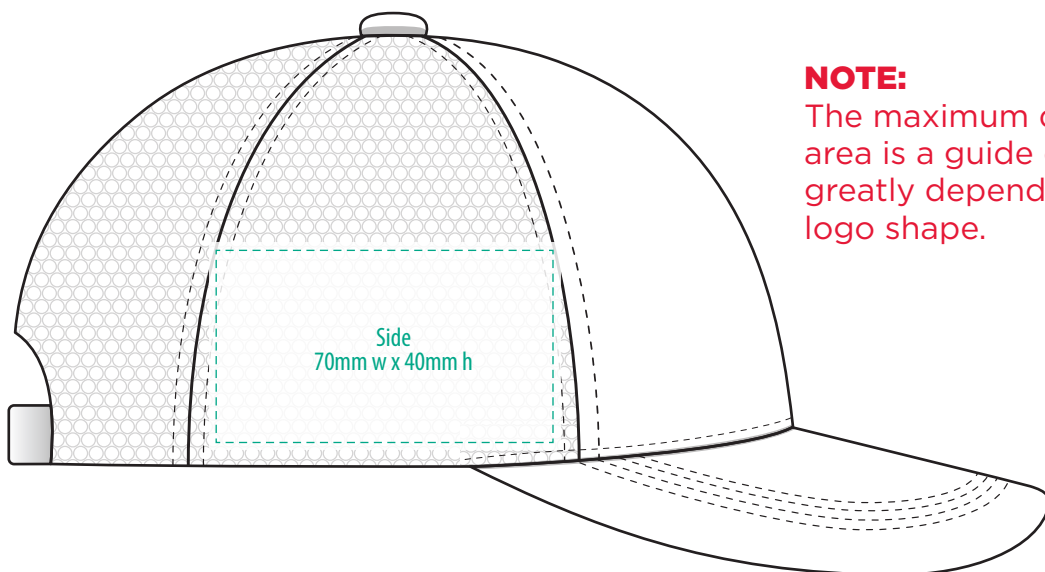

4055

COLOURWAYS

COLOUR

4055

NOTE:

The maximum decoration area is a guide only and is greatly dependant on the logo shape.

EMBROIDERY

4055

NOTE:

The maximum decoration area is a guide only and is greatly dependant on the logo shape.

SUPACLOUR

4055

NOTE:

The maximum decoration area is a guide only and is greatly dependant on the logo shape.

SUPASUB / SUPAETCH / SUPAFLEX