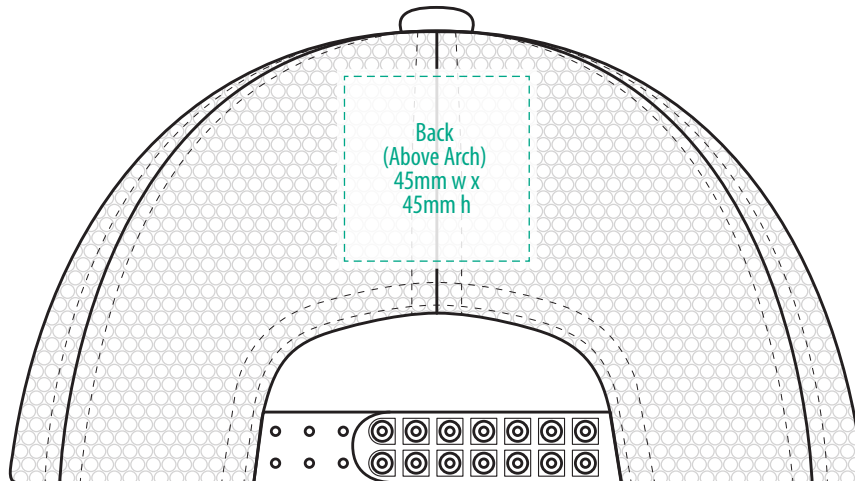

4055

COLOURWAYS

COLOUR

4055

NOTE:

The maximum decoration area is a guide only and is greatly dependant on the logo shape.

EMBROIDERY

4055

NOTE:

The maximum decoration area is a guide only and is greatly dependant on the logo shape.

SUPACLOUR

4055

NOTE:

The maximum decoration area is a guide only and is greatly dependant on the logo shape.

SUPASUB / SUPAETCH / SUPAFLEX

[PATCH MUST BE AT LEAST 25MM X 25MM]

4055

FABRIC SWATCH

| | | | | |
|--------------------------|---|------------|--|------------|
| BLACK/BLACK |  | BLACK |  | BLACK |
| BLACK/WHITE |  | BLACK |  | WHITE |
| BOTTLE/WHITE |  | PMS 3302 C |  | WHITE |
| EMERALD/WHITE |  | PMS 347 C |  | WHITE |
| HOT PINK/HOT PINK |  | PMS 213 C |  | PMS 213 C |
| NAVY/NAVY |  | PMS 2965 C |  | PMS 2965 C |
| NAVY/WHITE |  | PMS 2965 C |  | WHITE |
| RED/RED |  | PMS 186 C |  | PMS 186 C |
| RED/WHITE |  | PMS 186 C |  | WHITE |
| ROYAL/ROYAL |  | PMS 287 C |  | PMS 287 C |
| ROYAL/WHITE |  | PMS 287 C |  | WHITE |
| SKY BLUE/SKY BLUE |  | PMS 542 C |  | PMS 542 C |
| WHITE/WHITE |  | WHITE |  | WHITE |