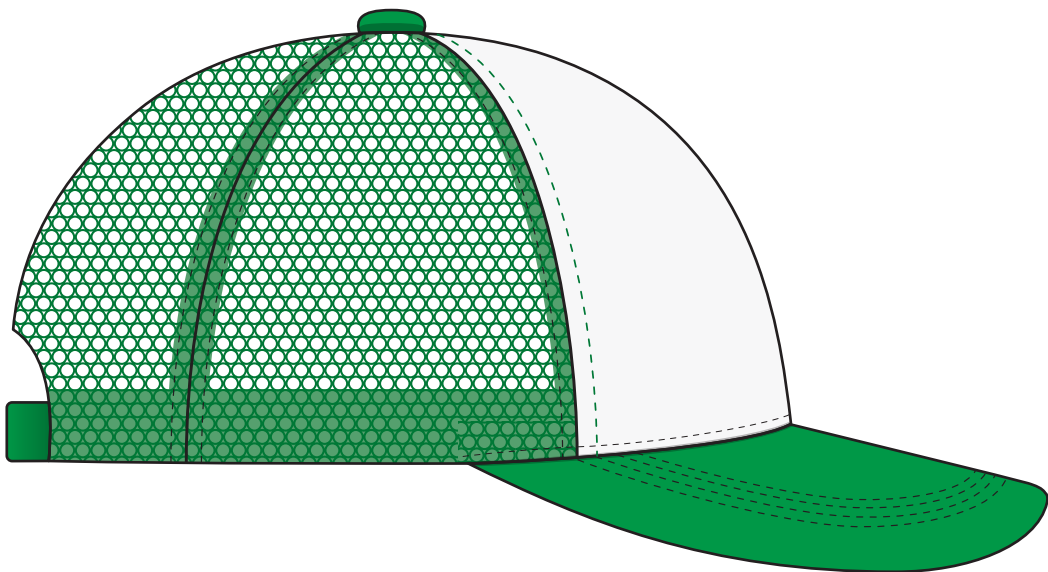

4055

COLOURWAYS

COLOUR

4055

NOTE:

The maximum decoration area is a guide only and is greatly dependant on the logo shape.

EMBROIDERY

4055

NOTE:

The maximum decoration area is a guide only and is greatly dependant on the logo shape.

SUPACLOUR

4055

NOTE:

The maximum decoration area is a guide only and is greatly dependant on the logo shape.

SUPASUB / SUPAETCH / SUPAFLEX

[PATCH MUST BE AT LEAST 25MM X 25MM]

4055

FABRIC SWATCH

| | | | | |
|--------------------------|---|------------|--|------------|
| BLACK/BLACK |  | BLACK |  | BLACK |
| BLACK/WHITE |  | BLACK |  | WHITE |
| BOTTLE/WHITE |  | PMS 3302 C |  | WHITE |
| EMERALD/WHITE |  | PMS 347 C |  | WHITE |
| HOT PINK/HOT PINK |  | PMS 213 C |  | PMS 213 C |
| NAVY/NAVY |  | PMS 2965 C |  | PMS 2965 C |
| NAVY/WHITE |  | PMS 2965 C |  | WHITE |
| RED/RED |  | PMS 186 C |  | PMS 186 C |
| RED/WHITE |  | PMS 186 C |  | WHITE |
| ROYAL/ROYAL |  | PMS 287 C |  | PMS 287 C |
| ROYAL/WHITE |  | PMS 287 C |  | WHITE |
| SKY BLUE/SKY BLUE |  | PMS 542 C |  | PMS 542 C |
| WHITE/WHITE |  | WHITE |  | WHITE |