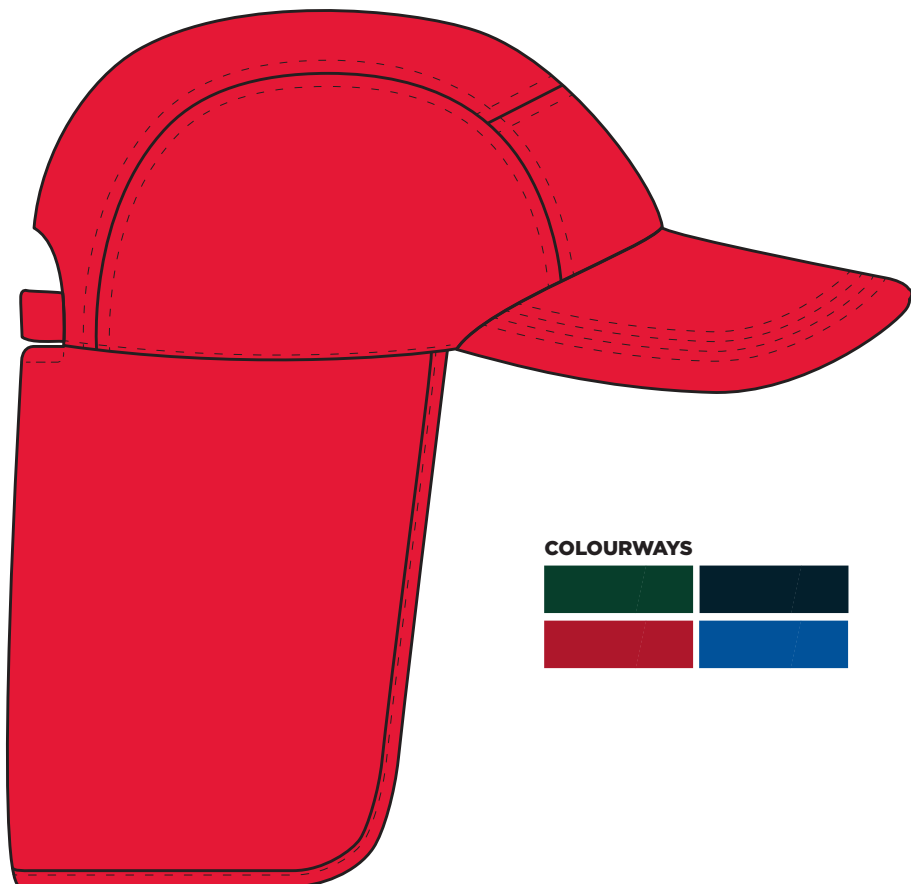

4057a

COLOURWAYS

COLOUR

# 4057a

**NOTE:**

The maximum decoration area is a guide only and is greatly dependant on the logo shape.

-----  
EMBROIDERY / SUPASUB / SUPAETCH / SUPAFLEX

# 4057a

**NOTE:**

The maximum decoration area is a guide only and is greatly dependant on the logo shape.

-----  
SUPACOLOUR

4057A