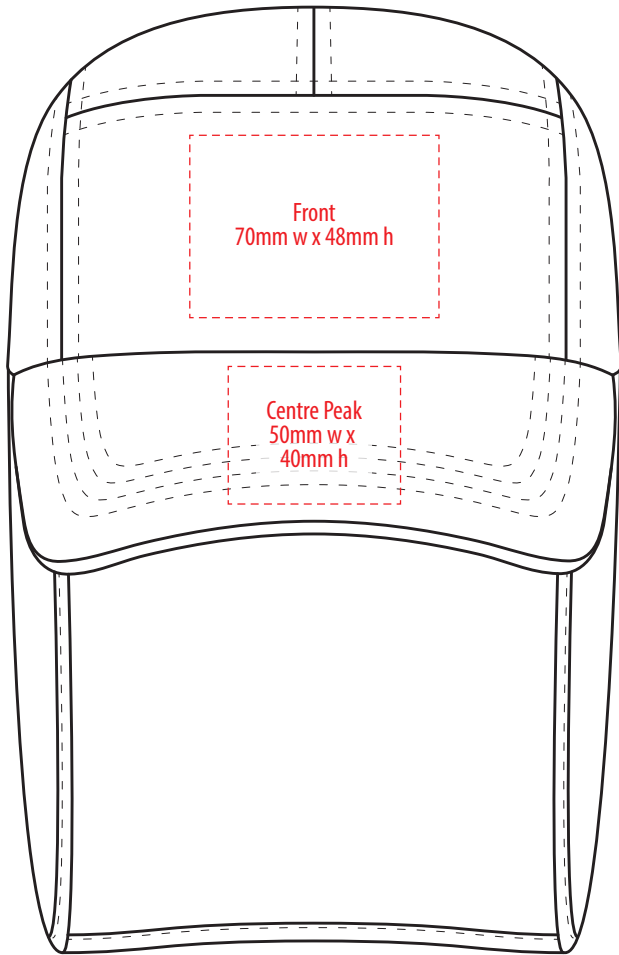

# 4057a

**NOTE:**

The maximum decoration area is a guide only and is greatly dependant on the logo shape.

-----  
EMBROIDERY / SUPASUB / SUPAETCH / SUPAFLEX

# 4057a

**NOTE:**

The maximum decoration area is a guide only and is greatly dependant on the logo shape.

-----  
SUPACOLOUR

4057A