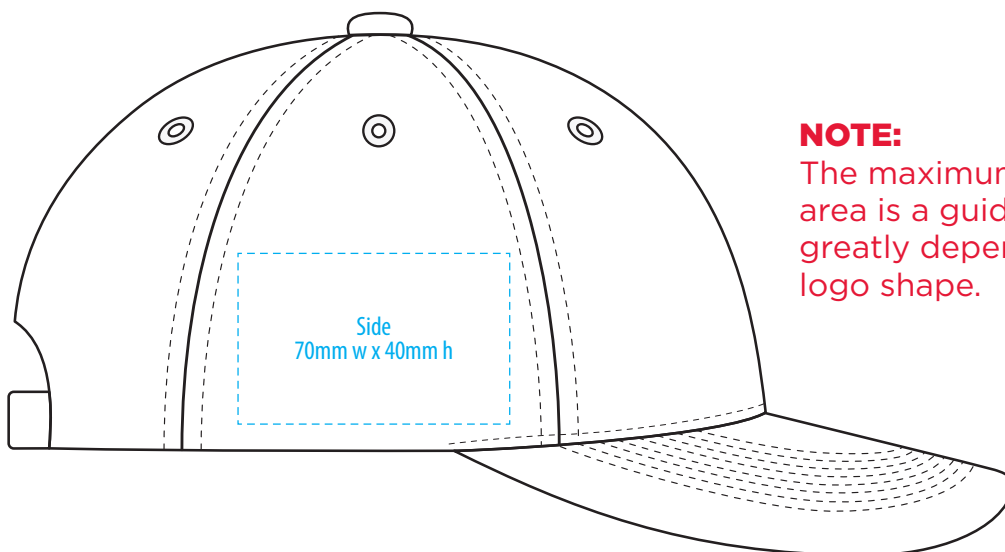

4058

COLOURWAYS

-----  
COLOUR

**NOTE:**  
The maximum decoration area is a guide only and is greatly dependant on the logo shape.

**NOTE:**

The maximum decoration area is a guide only and is greatly dependant on the logo shape.

4058

**NOTE:**

The maximum decoration area is a guide only and is greatly dependant on the logo shape.

SUPASUB / SUPAETCH / SUPAFLEX

[ PATCH MUST BE AT LEAST 25MM X 25MM ]

4058