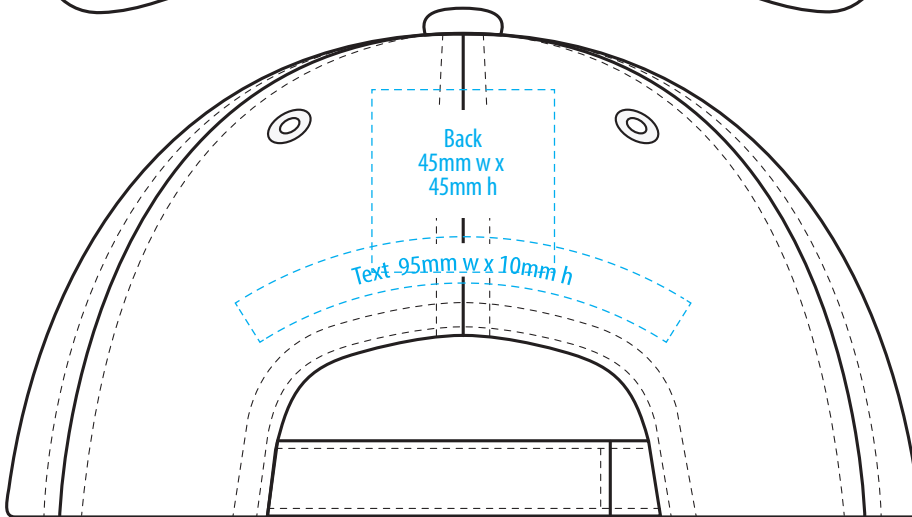

4058

COLOURWAYS

-----  
COLOUR

**NOTE:**  
The maximum decoration area is a guide only and is greatly dependant on the logo shape.

**NOTE:**

The maximum decoration area is a guide only and is greatly dependant on the logo shape.

4058

**NOTE:**

The maximum decoration area is a guide only and is greatly dependant on the logo shape.

SUPASUB / SUPAETCH / SUPAFLEX

[ PATCH MUST BE AT LEAST 25MM X 25MM ]

4058