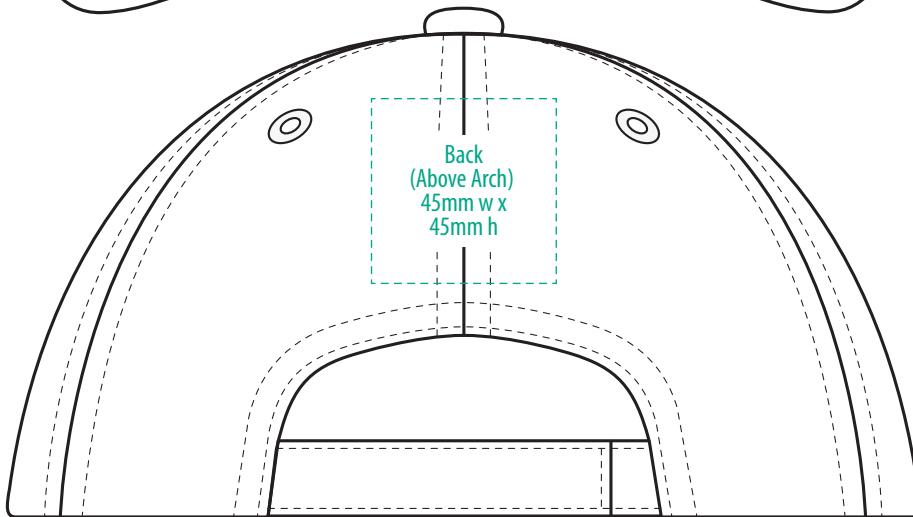

4058

COLOURWAYS

-----  
COLOUR

**NOTE:**  
The maximum decoration area is a guide only and is greatly dependant on the logo shape.

**NOTE:**

The maximum decoration area is a guide only and is greatly dependant on the logo shape.

4058

**NOTE:**

The maximum decoration area is a guide only and is greatly dependant on the logo shape.

SUPASUB / SUPAETCH / SUPAFLEX

[ PATCH MUST BE AT LEAST 25MM X 25MM ]

4058