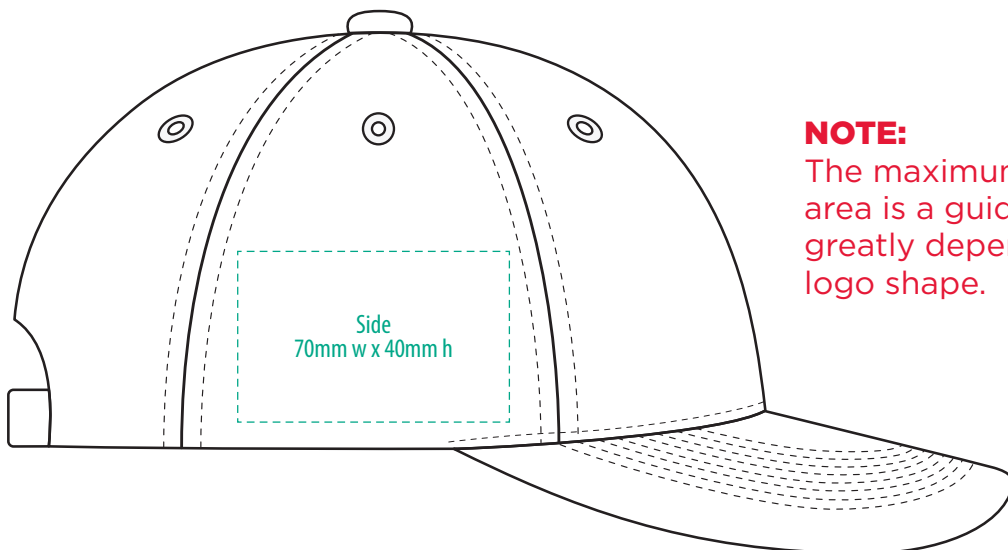

4058

COLOURWAYS

-----  
COLOUR

**NOTE:**  
The maximum decoration area is a guide only and is greatly dependant on the logo shape.

**NOTE:**

The maximum decoration area is a guide only and is greatly dependant on the logo shape.

4058

**NOTE:**

The maximum decoration area is a guide only and is greatly dependant on the logo shape.

SUPASUB / SUPAETCH / SUPAFLEX

[ PATCH MUST BE AT LEAST 25MM X 25MM ]

4058