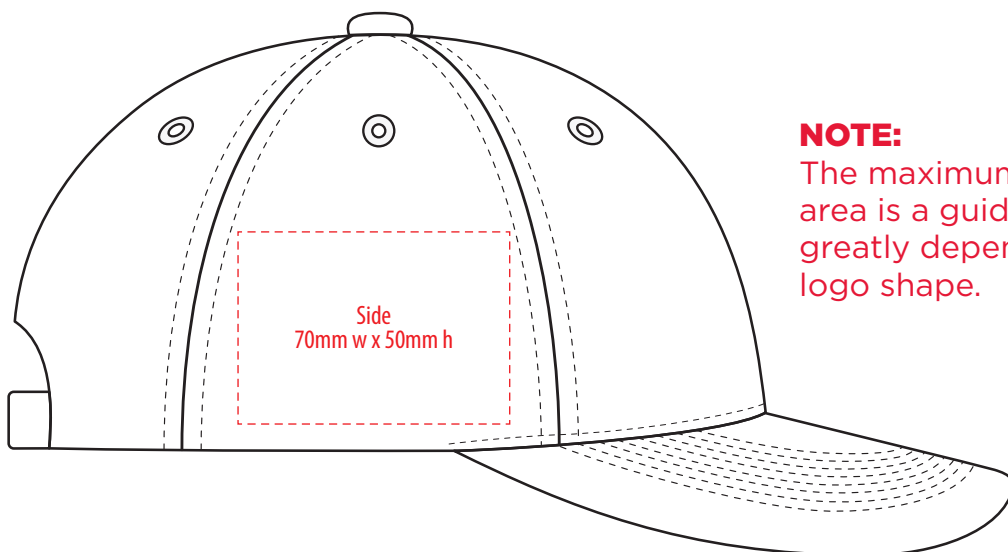

4058

COLOURWAYS

-----  
COLOUR

**NOTE:**  
The maximum decoration area is a guide only and is greatly dependant on the logo shape.

**NOTE:**

The maximum decoration area is a guide only and is greatly dependant on the logo shape.

4058

**NOTE:**

The maximum decoration area is a guide only and is greatly dependant on the logo shape.

SUPASUB / SUPAETCH / SUPAFLEX

[ PATCH MUST BE AT LEAST 25MM X 25MM ]

4058