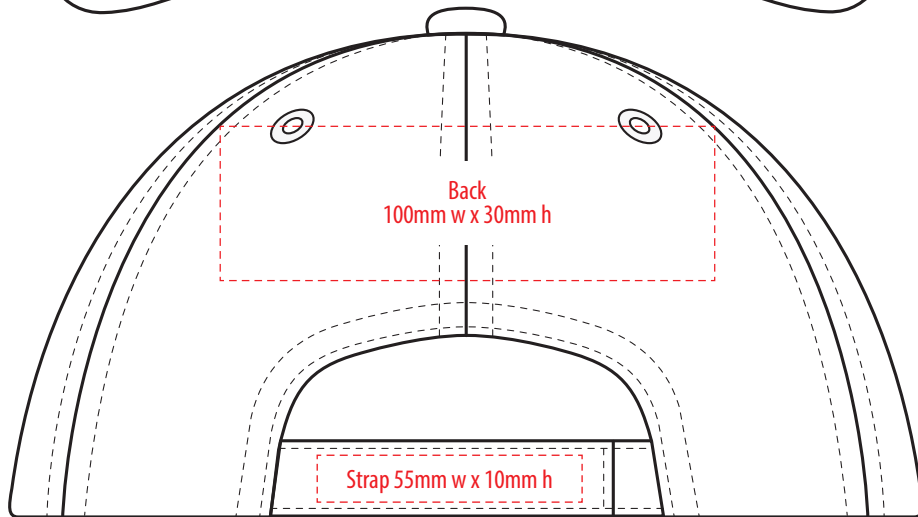

4058

COLOURWAYS

-----  
COLOUR

**NOTE:**  
The maximum decoration area is a guide only and is greatly dependant on the logo shape.

**NOTE:**

The maximum decoration area is a guide only and is greatly dependant on the logo shape.

4058

**NOTE:**

The maximum decoration area is a guide only and is greatly dependant on the logo shape.

SUPASUB / SUPAETCH / SUPAFLEX

[ PATCH MUST BE AT LEAST 25MM X 25MM ]

4058