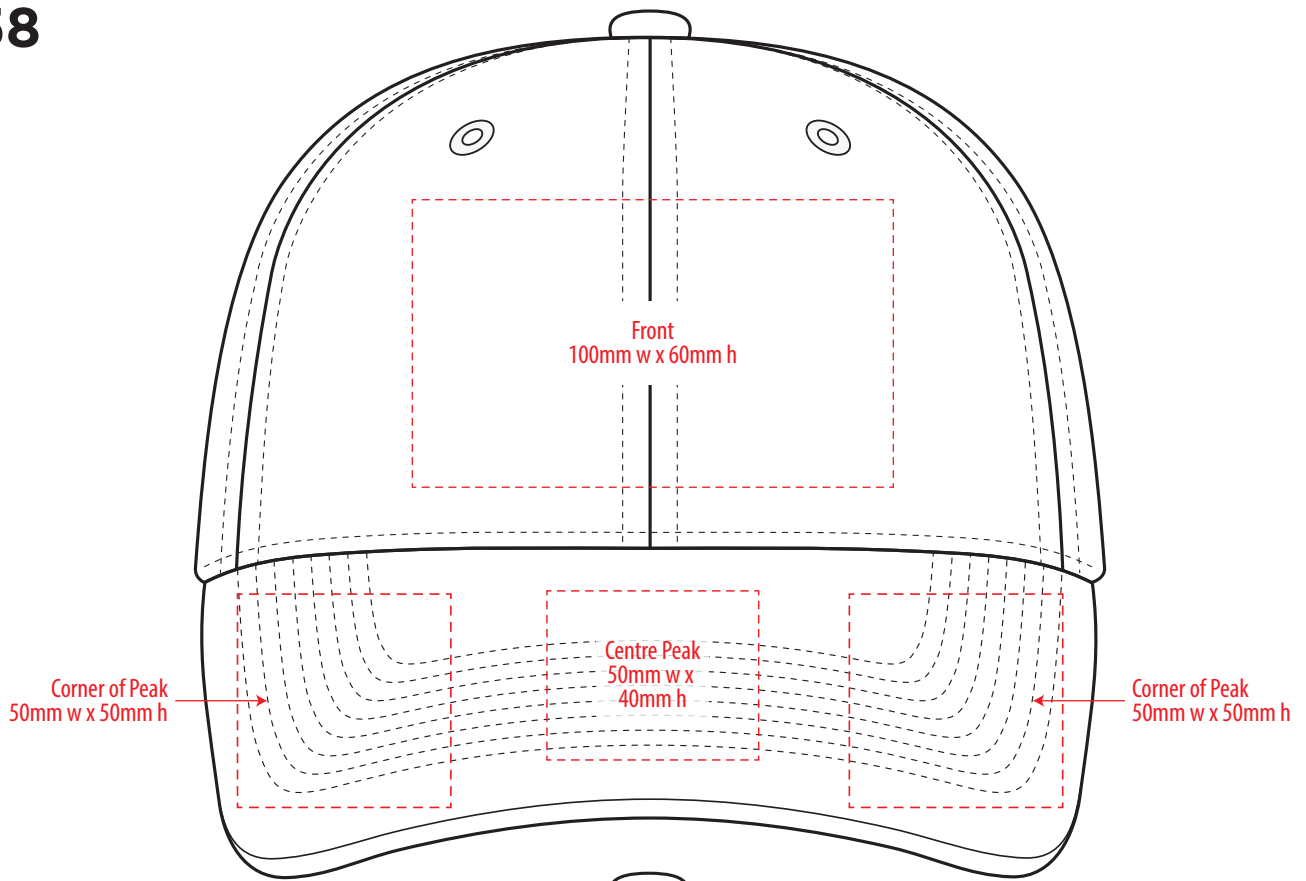

4058

COLOURWAYS

-----  
COLOUR

**NOTE:**  
The maximum decoration area is a guide only and is greatly dependant on the logo shape.

**NOTE:**

The maximum decoration area is a guide only and is greatly dependant on the logo shape.

4058

**NOTE:**

The maximum decoration area is a guide only and is greatly dependant on the logo shape.

SUPASUB / SUPAETCH / SUPAFLEX

[ PATCH MUST BE AT LEAST 25MM X 25MM ]

4058