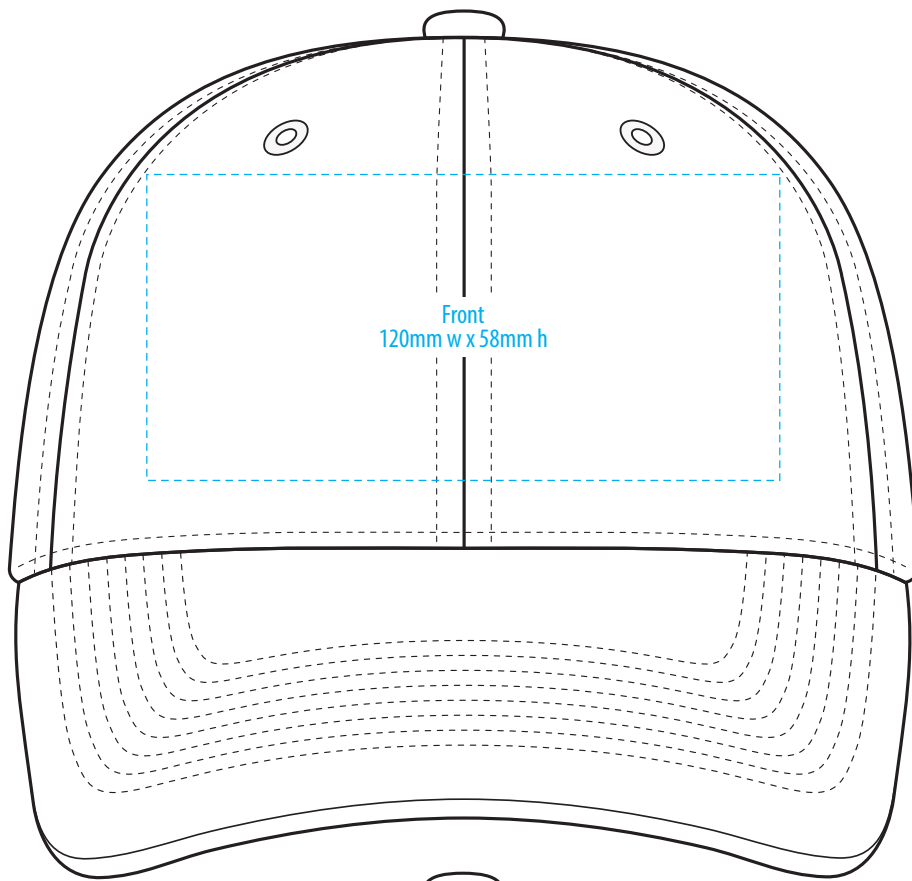

4058

COLOURWAYS

-----  
COLOUR

**NOTE:**  
The maximum decoration area is a guide only and is greatly dependant on the logo shape.

**NOTE:**

The maximum decoration area is a guide only and is greatly dependant on the logo shape.

4058

**NOTE:**

The maximum decoration area is a guide only and is greatly dependant on the logo shape.

SUPASUB / SUPAETCH / SUPAFLEX

[ PATCH MUST BE AT LEAST 25MM X 25MM ]

4058