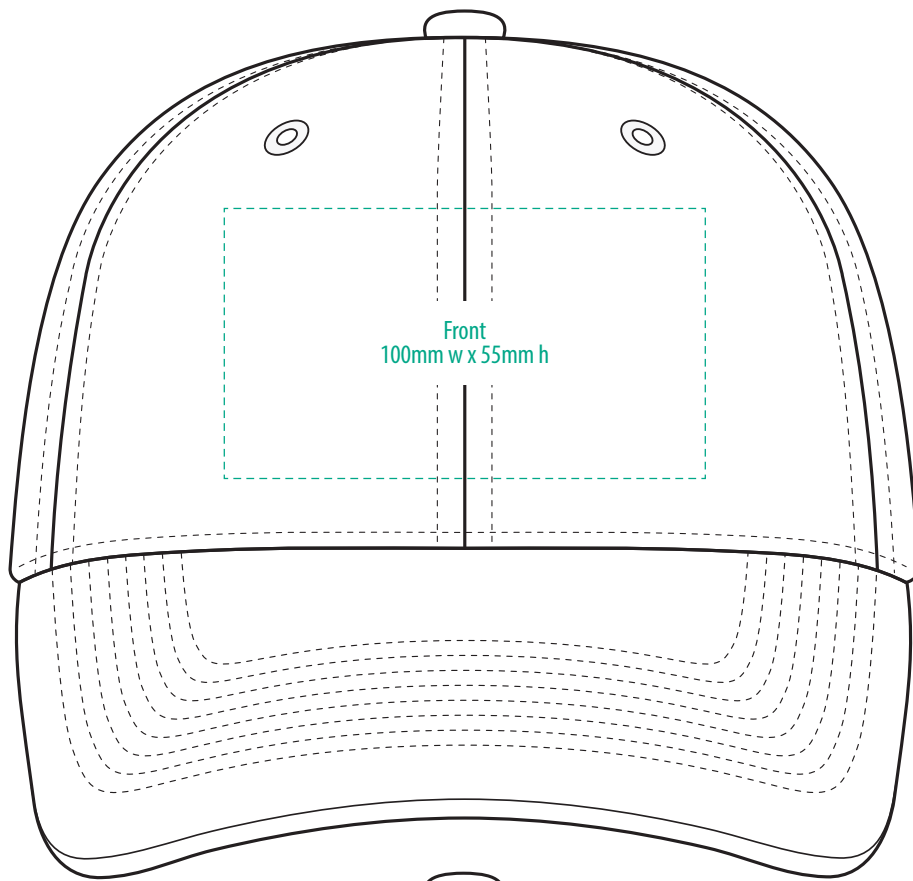

4058

COLOURWAYS

-----  
COLOUR

**NOTE:**  
The maximum decoration area is a guide only and is greatly dependant on the logo shape.

**NOTE:**

The maximum decoration area is a guide only and is greatly dependant on the logo shape.

4058

**NOTE:**

The maximum decoration area is a guide only and is greatly dependant on the logo shape.

SUPASUB / SUPAETCH / SUPAFLEX

[ PATCH MUST BE AT LEAST 25MM X 25MM ]

4058