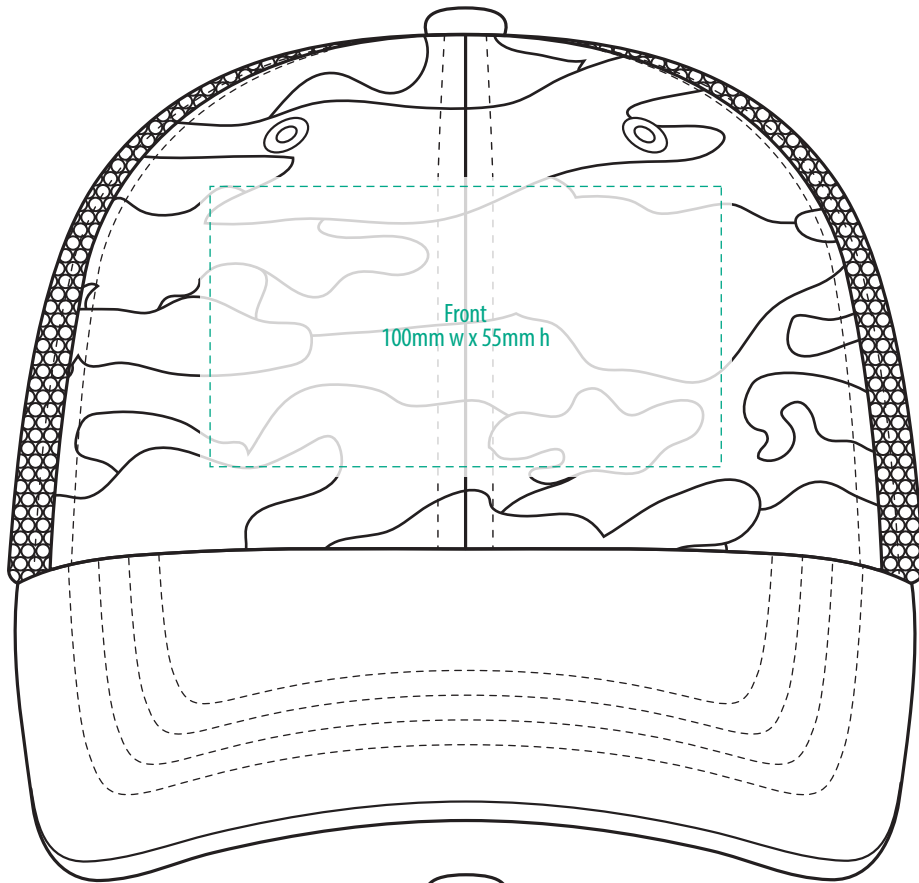

4092

COLOURWAYS

COLOUR

4092

**NOTE:**  
The maximum decoration area is a guide only and is greatly dependant on the logo shape.

-----  
EMBROIDERY

**NOTE:**  
The maximum decoration area is a guide only and is greatly dependant on the logo shape.

**NOTE:**  
The maximum decoration area is a guide only and is greatly dependant on the logo shape.

4092

# FABRIC SWATCH

---