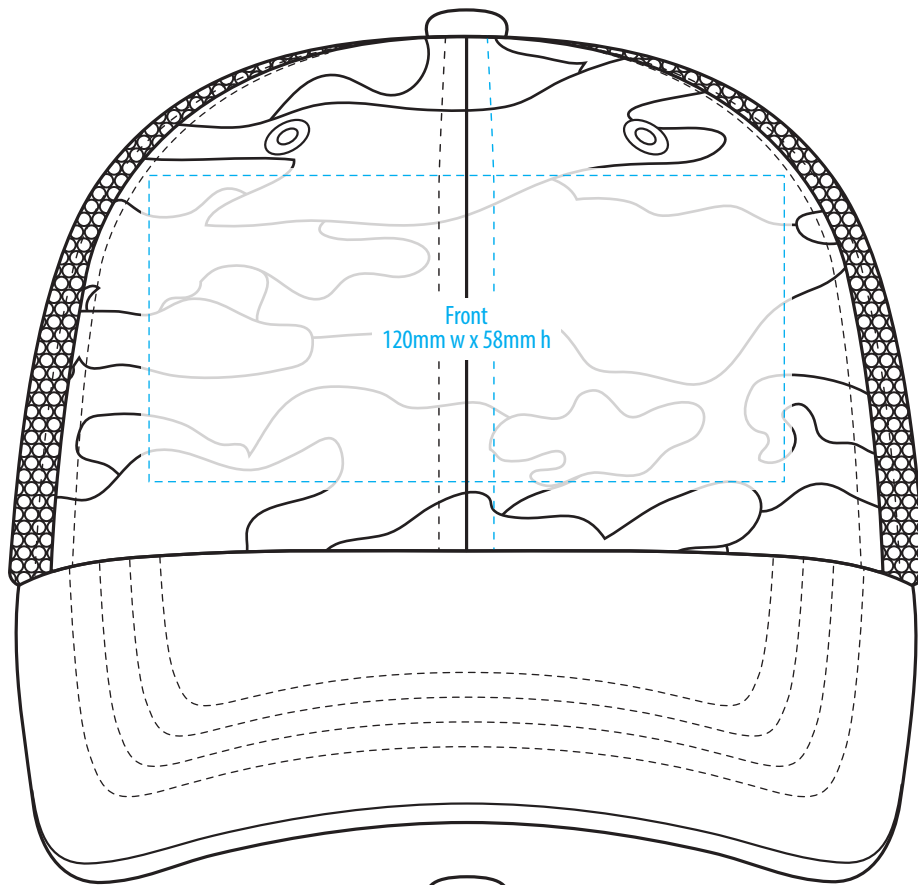

4092

COLOURWAYS

COLOUR

4092

**NOTE:**  
The maximum decoration area is a guide only and is greatly dependant on the logo shape.

-----  
EMBROIDERY

**NOTE:**  
The maximum decoration area is a guide only and is greatly dependant on the logo shape.

**NOTE:**  
The maximum decoration area is a guide only and is greatly dependant on the logo shape.

4092

# FABRIC SWATCH

---