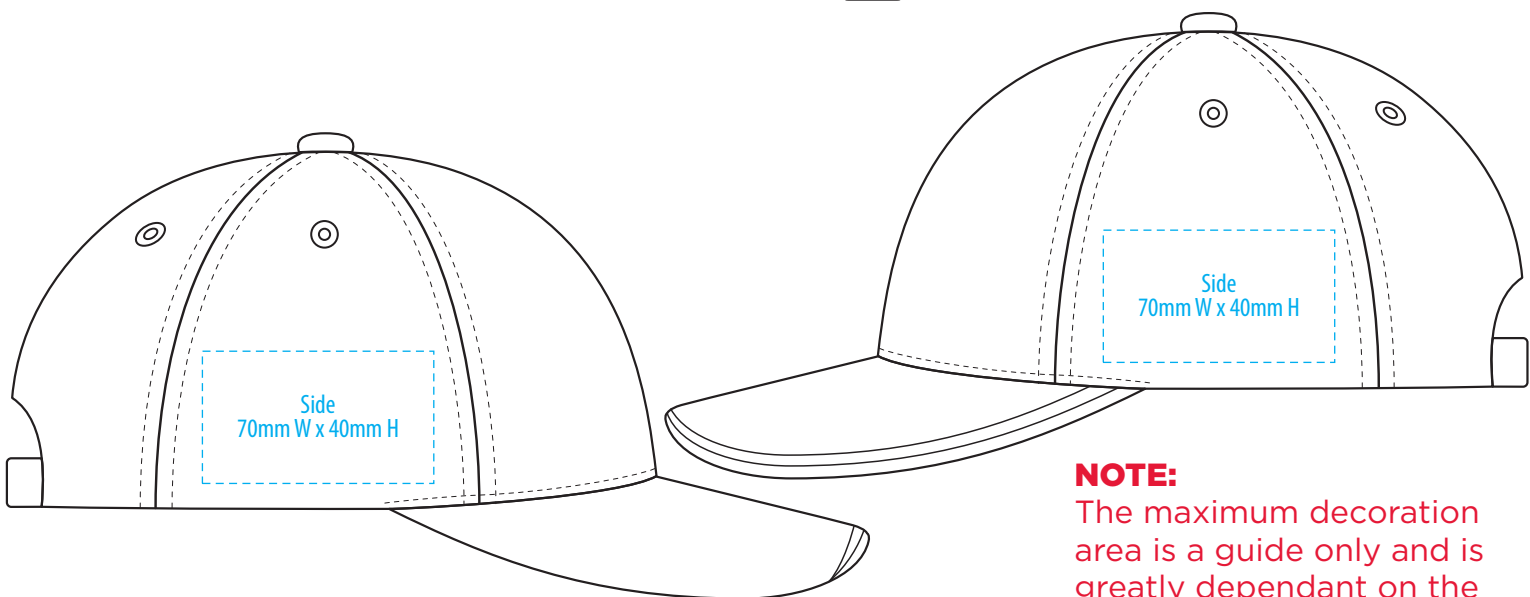

4099

COLOUR

4099

NOTE:
The maximum decoration area is a guide only and is greatly dependant on the logo shape.

EMBROIDERY

4099

NOTE:
The maximum decoration area is a guide only and is greatly dependant on the logo shape.

4099

NOTE:
The maximum decoration area is a guide only and is greatly dependant on the logo shape.

SUPASUB / SUPAETCH / SUPAFLEX