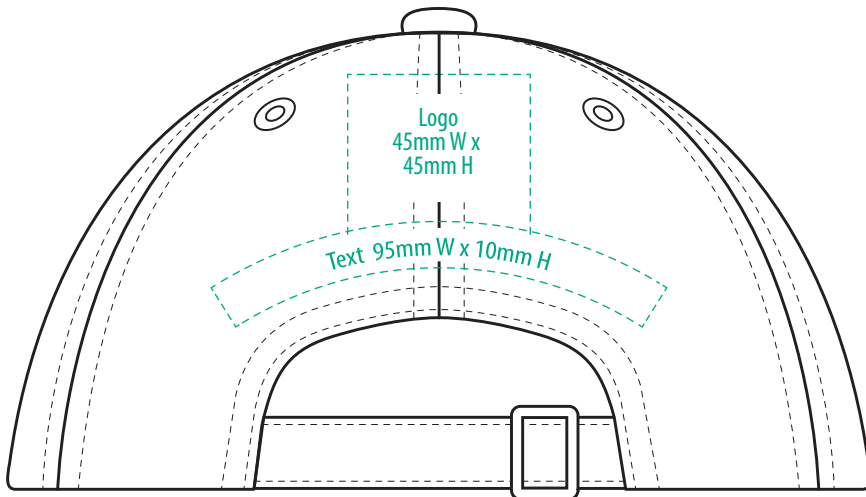

4099

COLOUR

4099

NOTE:
The maximum decoration area is a guide only and is greatly dependant on the logo shape.

EMBROIDERY

4099

NOTE:
The maximum decoration area is a guide only and is greatly dependant on the logo shape.

4099

NOTE:
The maximum decoration area is a guide only and is greatly dependant on the logo shape.

SUPASUB / SUPAETCH / SUPAFLEX