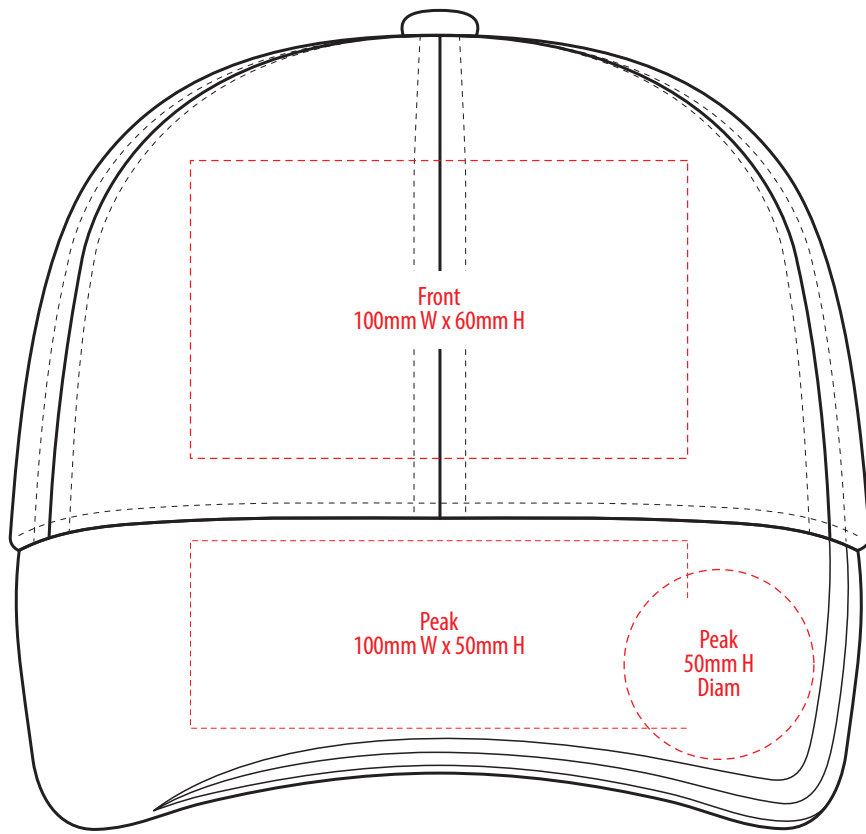

4099

COLOUR

4099

NOTE:
The maximum decoration area is a guide only and is greatly dependant on the logo shape.

EMBROIDERY

4099

NOTE:
The maximum decoration area is a guide only and is greatly dependant on the logo shape.

4099

NOTE:
The maximum decoration area is a guide only and is greatly dependant on the logo shape.

SUPASUB / SUPAETCH / SUPAFLEX