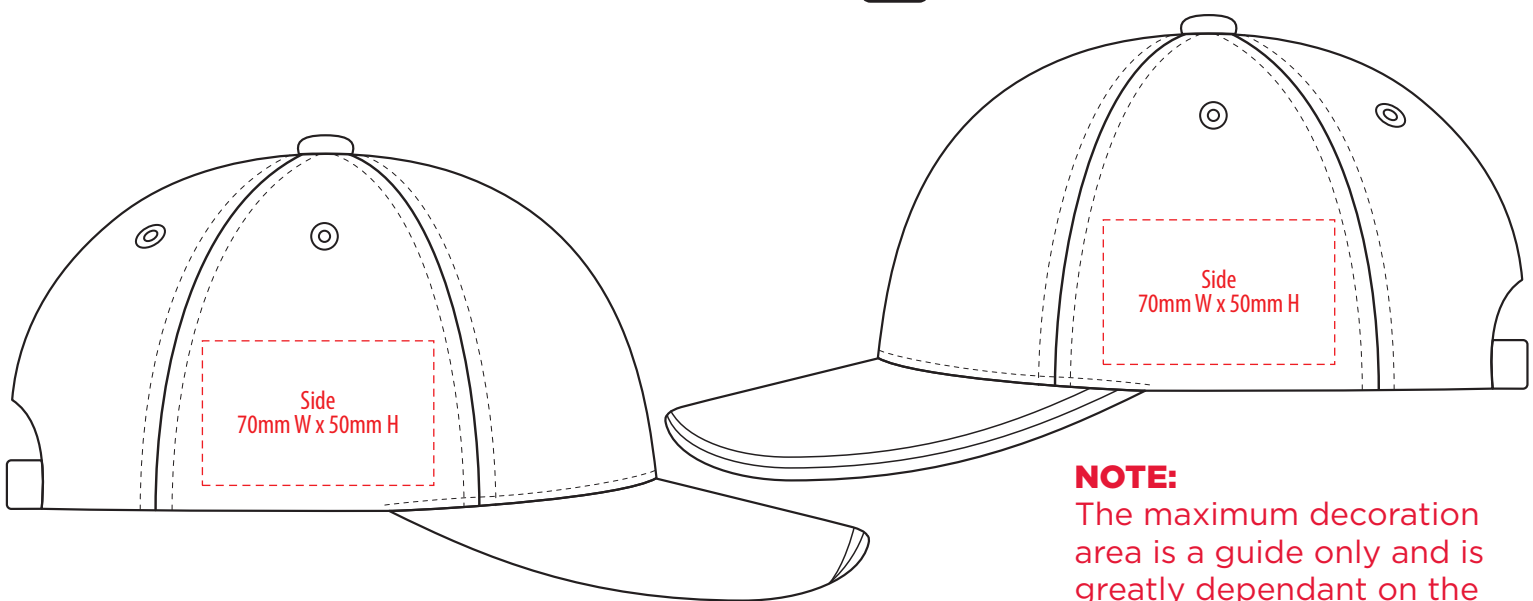

4099

COLOUR

4099

NOTE:
The maximum decoration area is a guide only and is greatly dependant on the logo shape.

EMBROIDERY

4099

NOTE:
The maximum decoration area is a guide only and is greatly dependant on the logo shape.

4099

NOTE:
The maximum decoration area is a guide only and is greatly dependant on the logo shape.

SUPASUB / SUPAETCH / SUPAFLEX