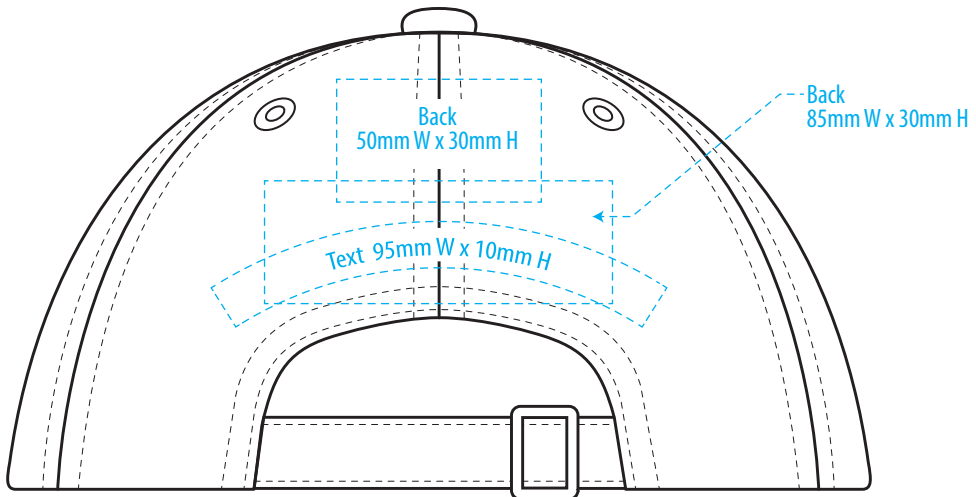

4099

COLOUR

4099

NOTE:
The maximum decoration area is a guide only and is greatly dependant on the logo shape.

EMBROIDERY

4099

NOTE:
The maximum decoration area is a guide only and is greatly dependant on the logo shape.

4099

NOTE:
The maximum decoration area is a guide only and is greatly dependant on the logo shape.

SUPASUB / SUPAETCH / SUPAFLEX