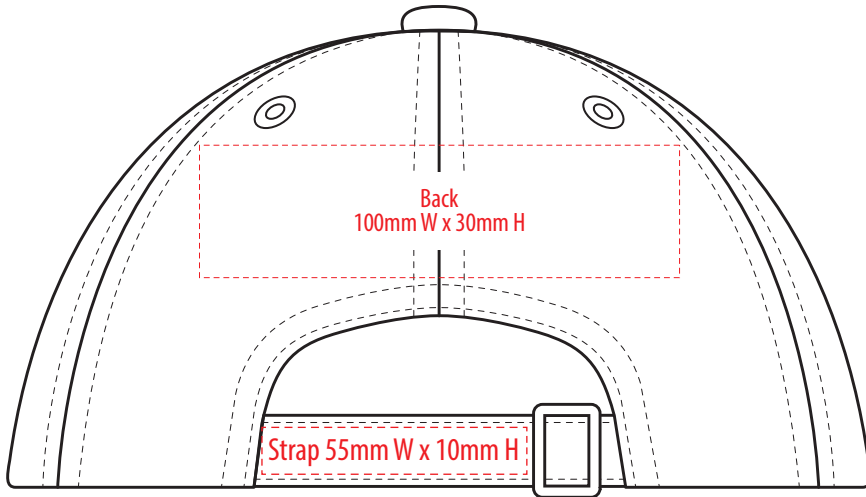

4099

COLOUR

4099

NOTE:
The maximum decoration area is a guide only and is greatly dependant on the logo shape.

EMBROIDERY

4099

NOTE:
The maximum decoration area is a guide only and is greatly dependant on the logo shape.

4099

NOTE:
The maximum decoration area is a guide only and is greatly dependant on the logo shape.

SUPASUB / SUPAETCH / SUPAFLEX