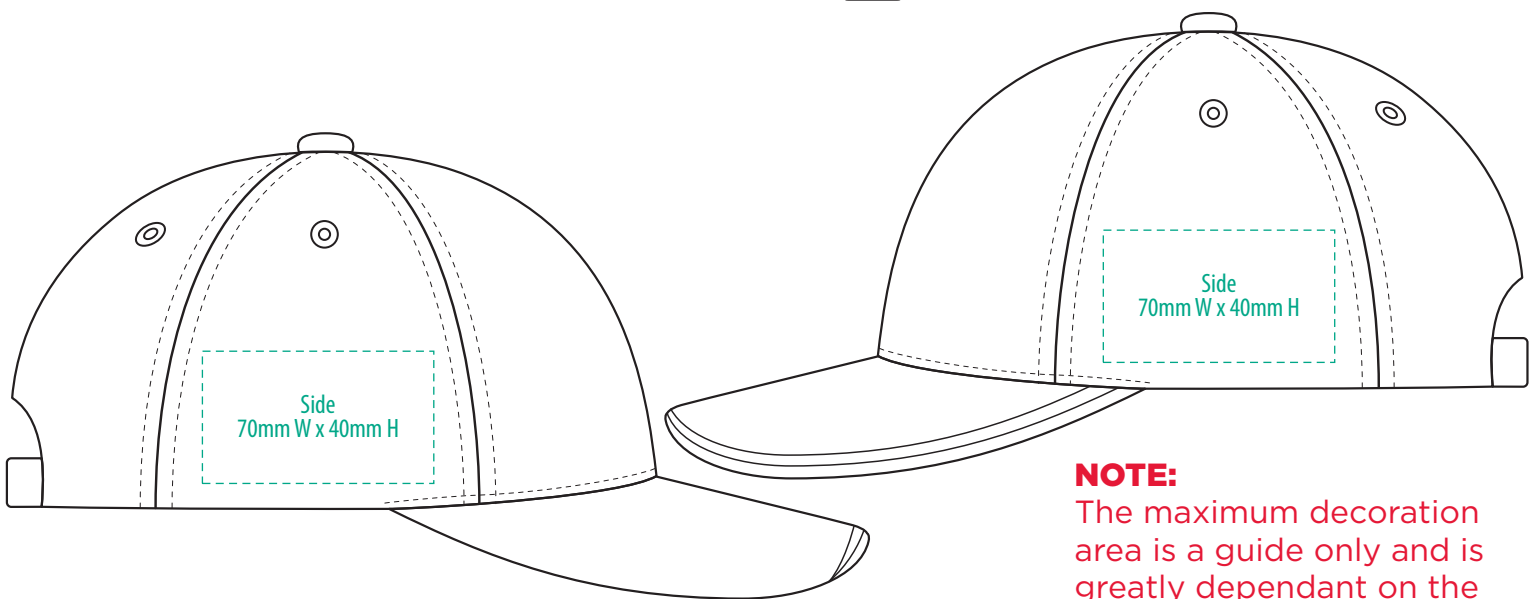

4099

COLOUR

4099

NOTE:
The maximum decoration area is a guide only and is greatly dependant on the logo shape.

EMBROIDERY

4099

NOTE:
The maximum decoration area is a guide only and is greatly dependant on the logo shape.

4099

NOTE:
The maximum decoration area is a guide only and is greatly dependant on the logo shape.

SUPASUB / SUPAETCH / SUPAFLEX