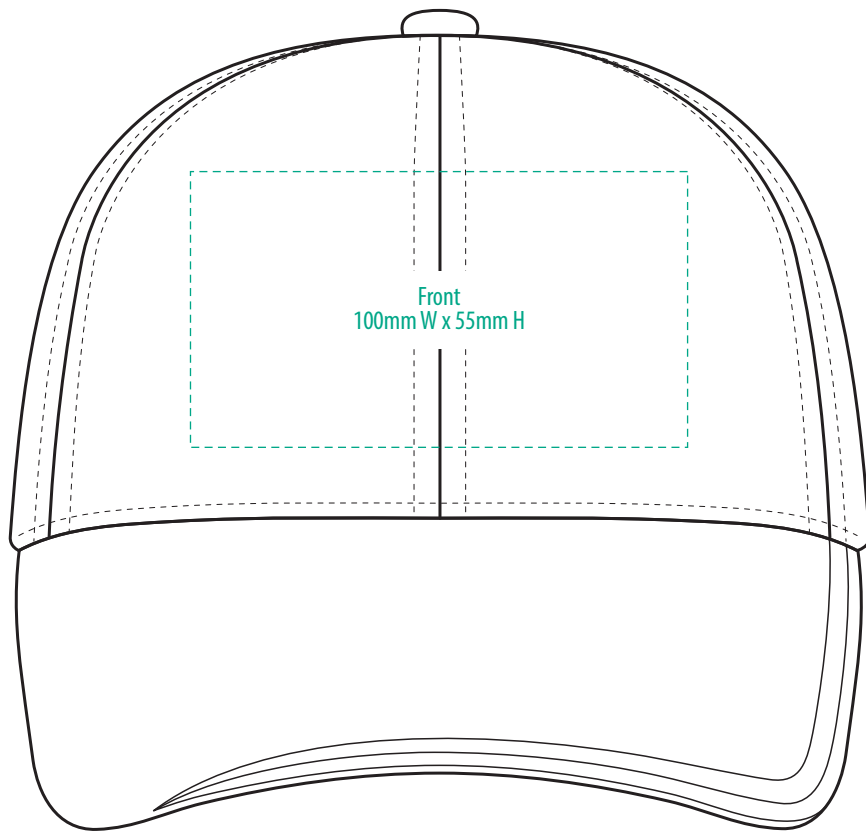

4099

COLOUR

4099

NOTE:
The maximum decoration area is a guide only and is greatly dependant on the logo shape.

EMBROIDERY

4099

NOTE:
The maximum decoration area is a guide only and is greatly dependant on the logo shape.

4099

NOTE:
The maximum decoration area is a guide only and is greatly dependant on the logo shape.

SUPASUB / SUPAETCH / SUPAFLEX