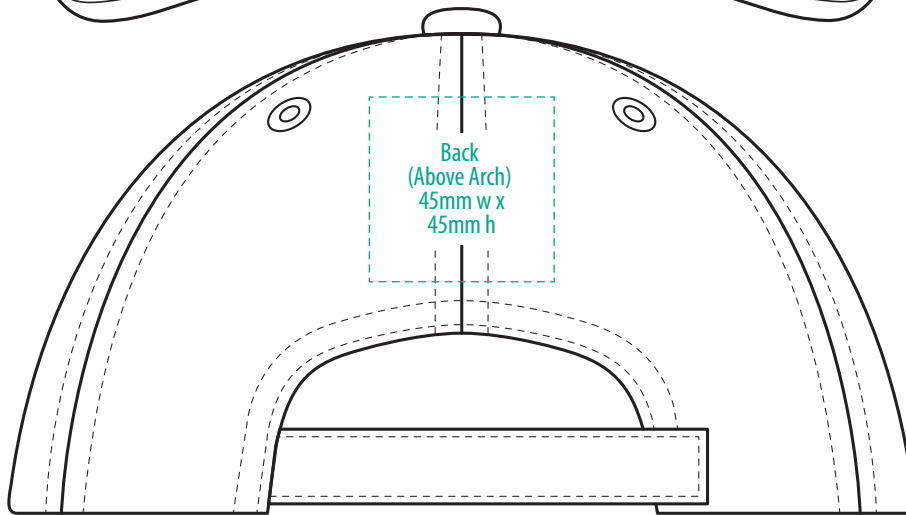

4150

COLOURWAYS

COLOUR

NOTE:
The maximum decoration area is a guide only and is greatly dependant on the logo shape.

NOTE:
The maximum decoration area is a guide only and is greatly dependant on the logo shape.

4150

NOTE:

The maximum decoration area is a guide only and is greatly dependant on the logo shape.

SUPASUB / SUPAETCH / SUPAFLEX

[PATCH MUST BE AT LEAST 25MM X 25MM]

4150

FABRIC SWATCH

BLACK