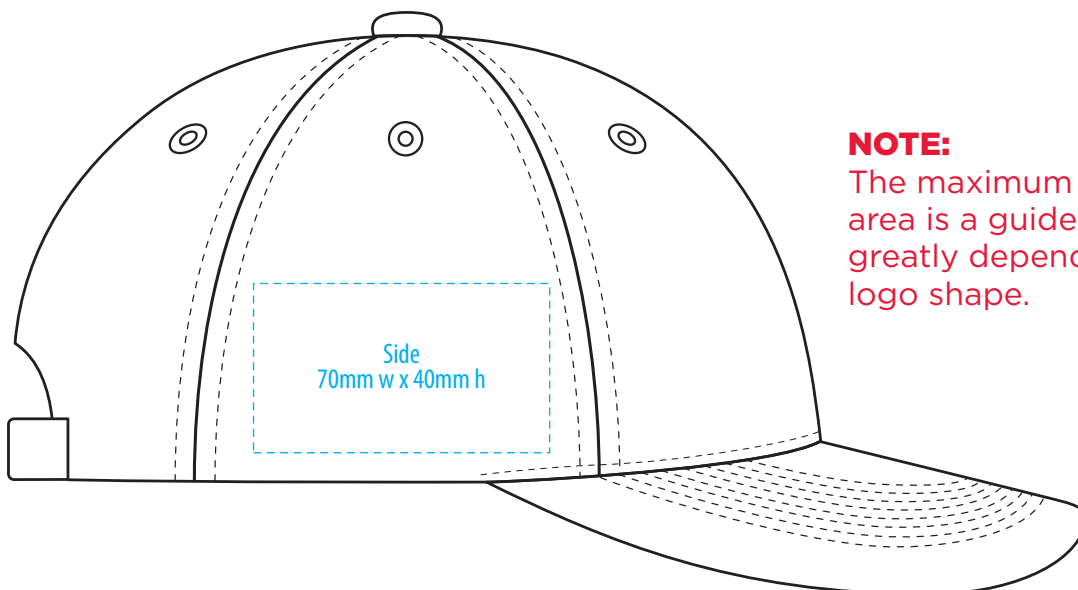

4150

COLOURWAYS

COLOUR

NOTE:
The maximum decoration area is a guide only and is greatly dependant on the logo shape.

NOTE:
The maximum decoration area is a guide only and is greatly dependant on the logo shape.

4150

NOTE:

The maximum decoration area is a guide only and is greatly dependant on the logo shape.

SUPASUB / SUPAETCH / SUPAFLEX

[PATCH MUST BE AT LEAST 25MM X 25MM]

4150

FABRIC SWATCH

BLACK