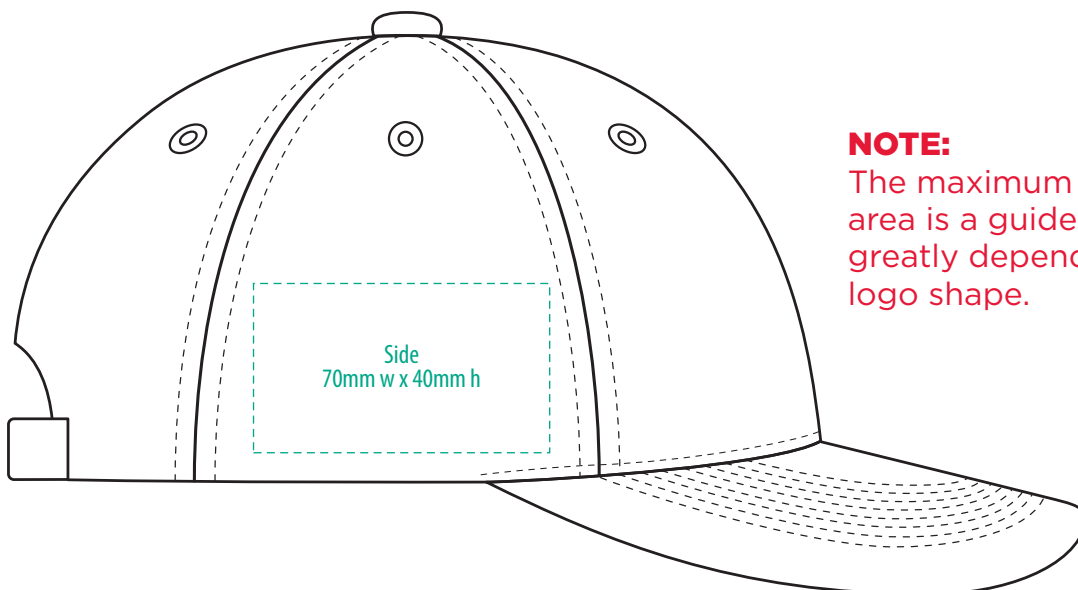

4150

COLOURWAYS

COLOUR

NOTE:
The maximum decoration area is a guide only and is greatly dependant on the logo shape.

NOTE:
The maximum decoration area is a guide only and is greatly dependant on the logo shape.

4150

NOTE:

The maximum decoration area is a guide only and is greatly dependant on the logo shape.

SUPASUB / SUPAETCH / SUPAFLEX

[PATCH MUST BE AT LEAST 25MM X 25MM]

4150

FABRIC SWATCH

BLACK