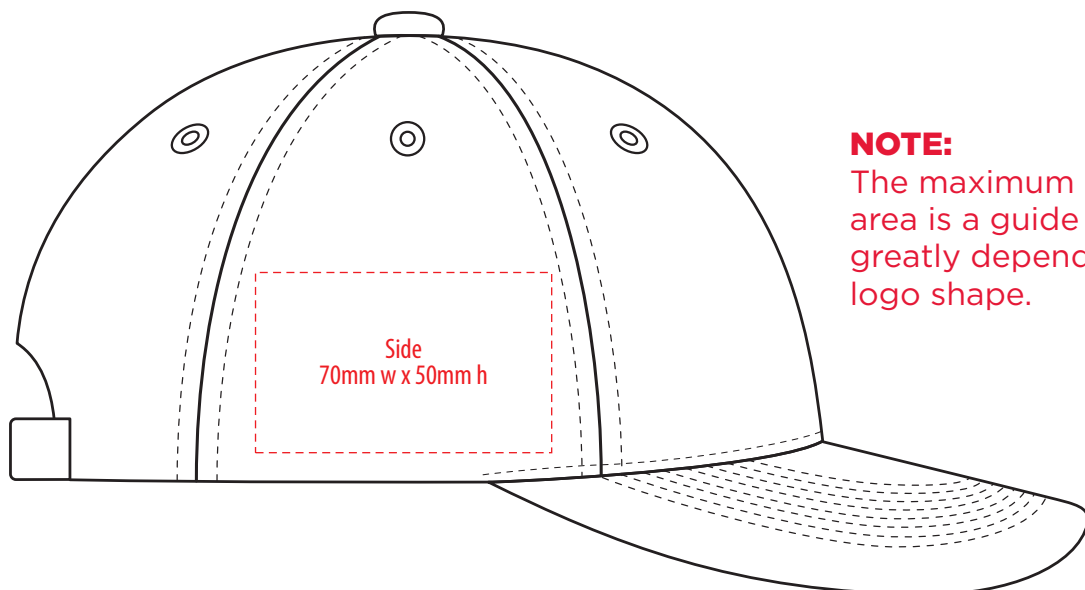

4150

COLOURWAYS

COLOUR

NOTE:
The maximum decoration area is a guide only and is greatly dependant on the logo shape.

NOTE:
The maximum decoration area is a guide only and is greatly dependant on the logo shape.

4150

NOTE:

The maximum decoration area is a guide only and is greatly dependant on the logo shape.

SUPASUB / SUPAETCH / SUPAFLEX

[PATCH MUST BE AT LEAST 25MM X 25MM]

4150

FABRIC SWATCH

BLACK