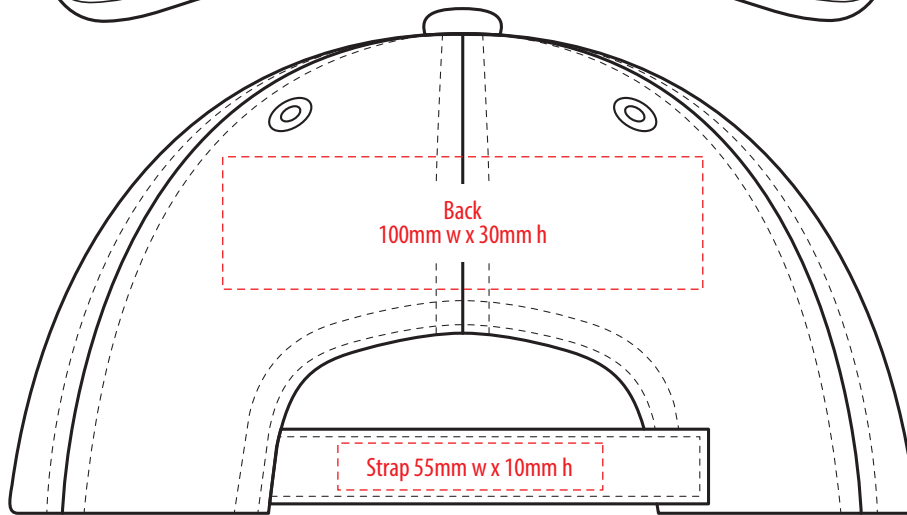

4150

COLOURWAYS

COLOUR

NOTE:
The maximum decoration area is a guide only and is greatly dependant on the logo shape.

NOTE:
The maximum decoration area is a guide only and is greatly dependant on the logo shape.

4150

NOTE:

The maximum decoration area is a guide only and is greatly dependant on the logo shape.

SUPASUB / SUPAETCH / SUPAFLEX

[PATCH MUST BE AT LEAST 25MM X 25MM]

4150

FABRIC SWATCH

BLACK