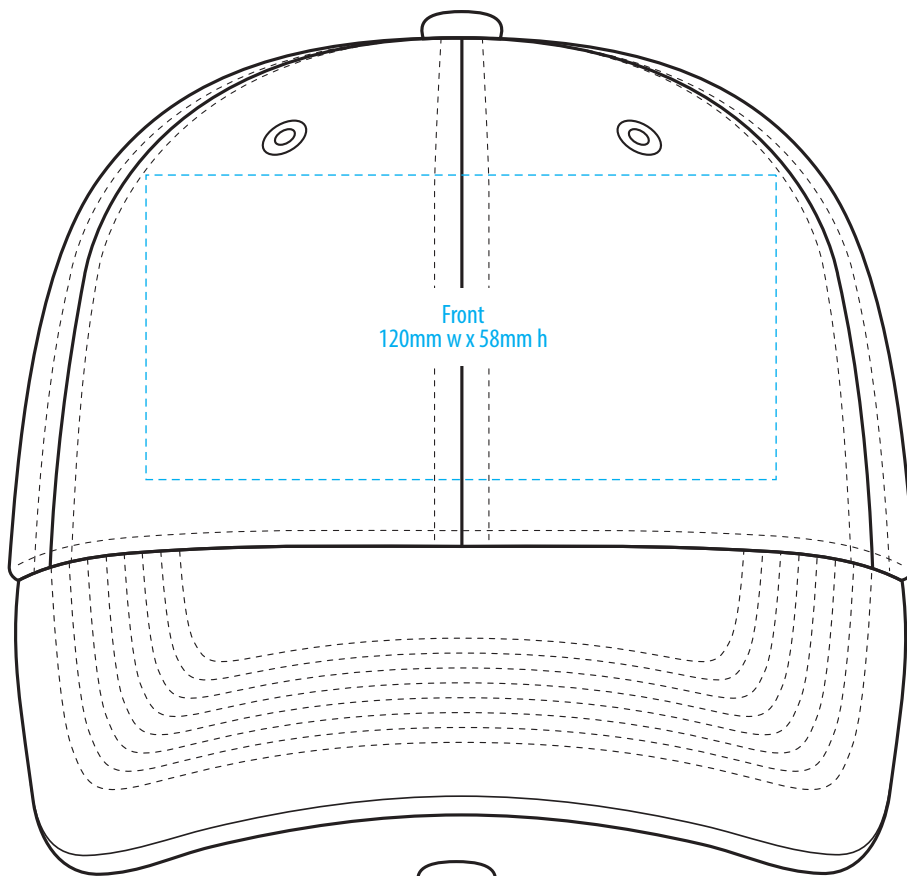

4150

COLOURWAYS

COLOUR

NOTE:
The maximum decoration area is a guide only and is greatly dependant on the logo shape.

NOTE:
The maximum decoration area is a guide only and is greatly dependant on the logo shape.

4150

NOTE:

The maximum decoration area is a guide only and is greatly dependant on the logo shape.

SUPASUB / SUPAETCH / SUPAFLEX

[PATCH MUST BE AT LEAST 25MM X 25MM]

4150

FABRIC SWATCH

BLACK