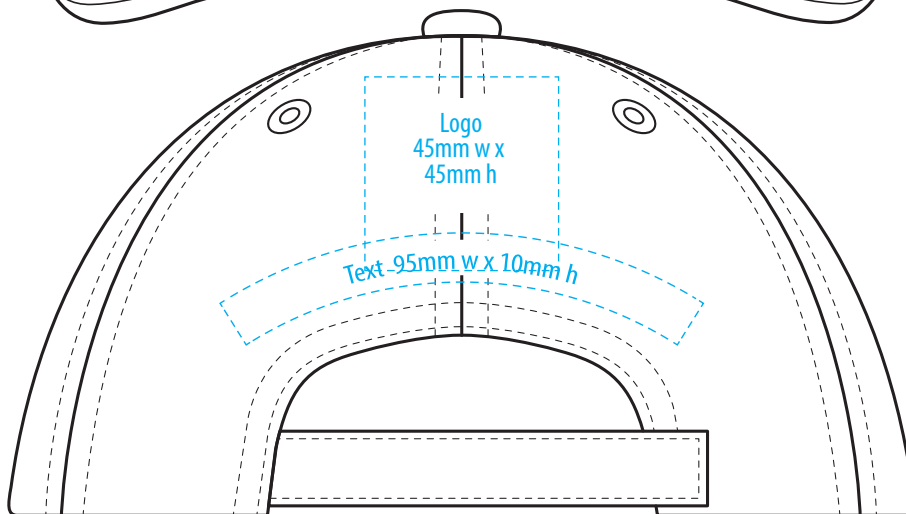

4150

COLOURWAYS

COLOUR

NOTE:
The maximum decoration area is a guide only and is greatly dependant on the logo shape.

NOTE:
The maximum decoration area is a guide only and is greatly dependant on the logo shape.

4150

NOTE:

The maximum decoration area is a guide only and is greatly dependant on the logo shape.

SUPASUB / SUPAETCH / SUPAFLEX

[PATCH MUST BE AT LEAST 25MM X 25MM]

4150

FABRIC SWATCH

BLACK