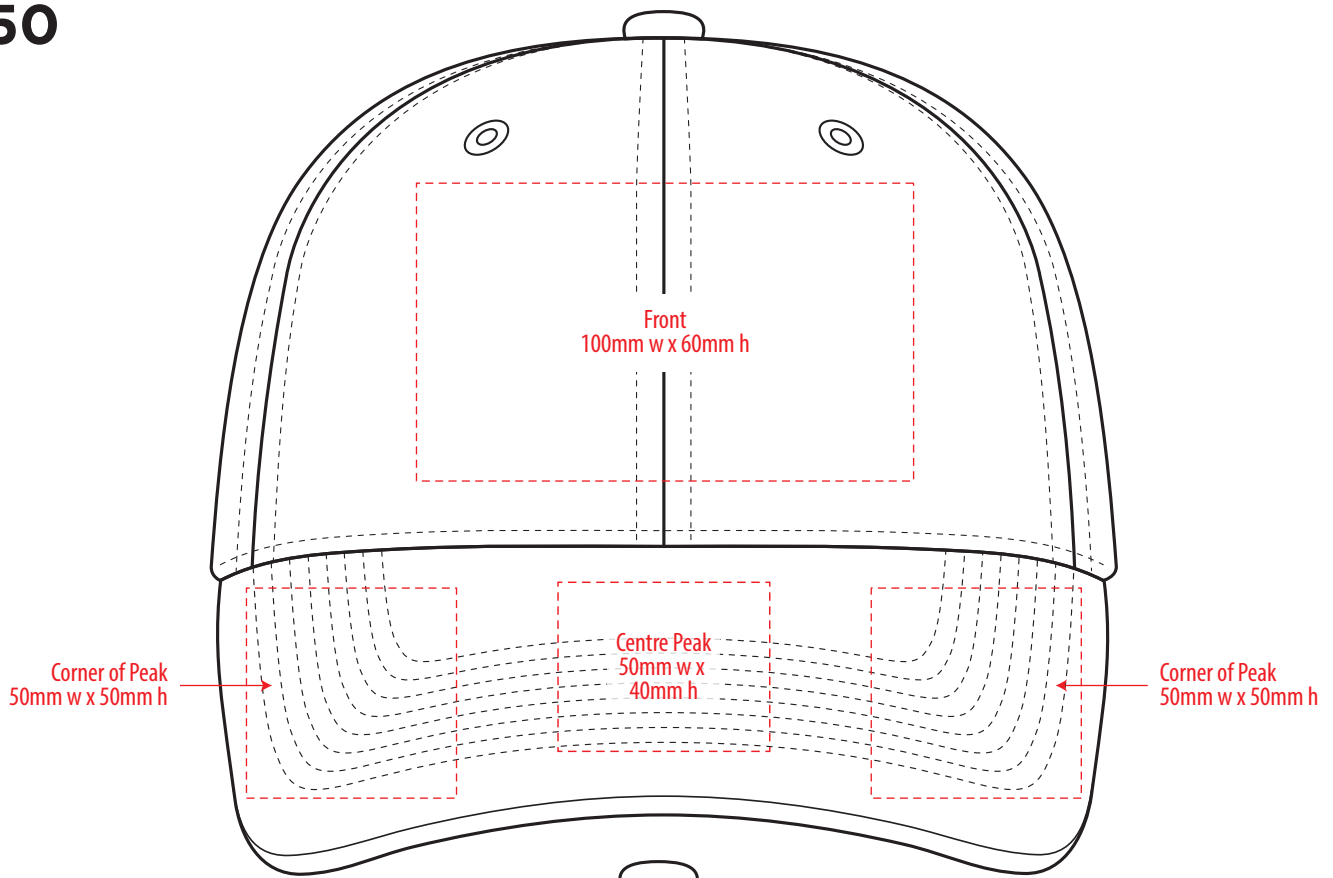

4150

COLOURWAYS

COLOUR

NOTE:
The maximum decoration area is a guide only and is greatly dependant on the logo shape.

NOTE:
The maximum decoration area is a guide only and is greatly dependant on the logo shape.

4150

NOTE:

The maximum decoration area is a guide only and is greatly dependant on the logo shape.

SUPASUB / SUPAETCH / SUPAFLEX

[PATCH MUST BE AT LEAST 25MM X 25MM]

4150

FABRIC SWATCH

BLACK