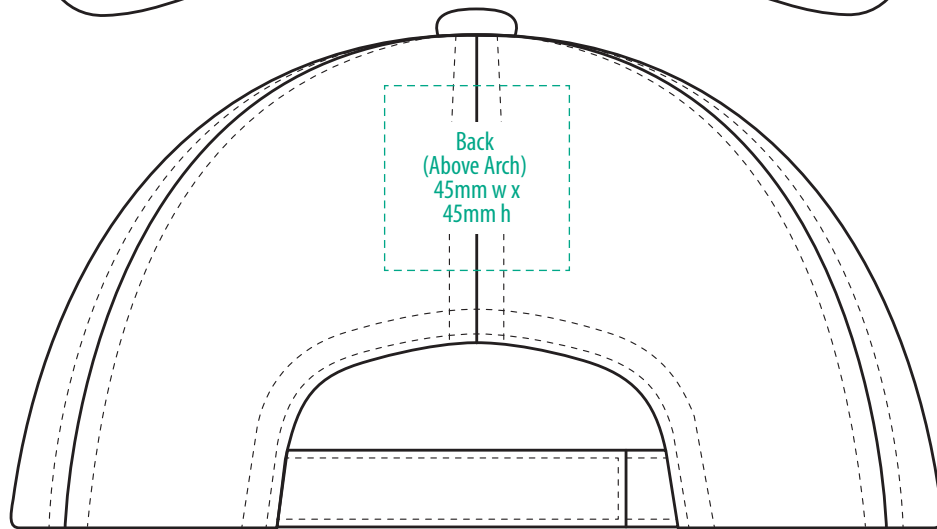

4167

COLOURWAYS

COLOUR

4167

NOTE:
The maximum decoration area is a guide only and is greatly dependant on the logo shape.

EMBROIDERY

4167

NOTE:

The maximum decoration area is a guide only and is greatly dependant on the logo shape.

4167

NOTE:

The maximum decoration area is a guide only and is greatly dependant on the logo shape.

SUPASUB / SUPAETCH / SUPAFLEX

[PATCH MUST BE AT LEAST 25MM X 25MM]

4167

FABRIC SWATCH

BLACK/WHITE/BLACK

BLACK

WHITE

BLACK

NAVY/WHITE/GOLD