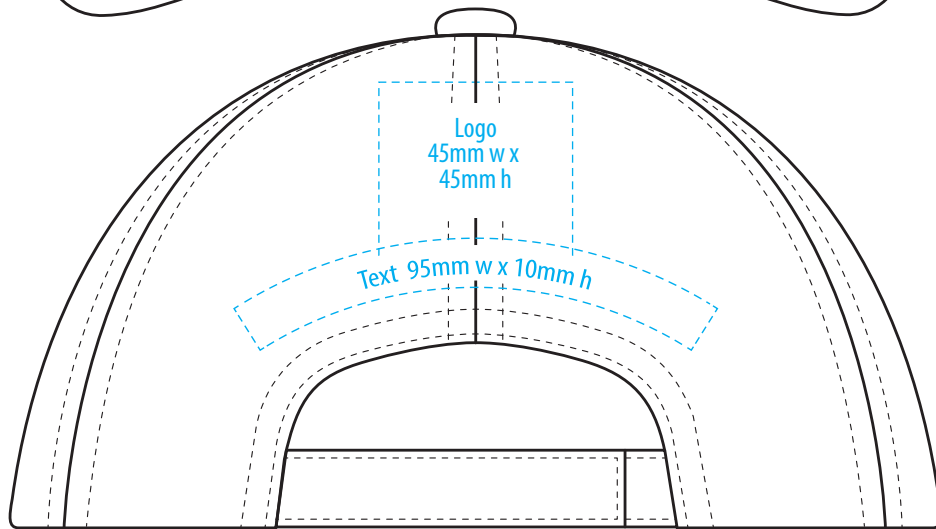

4167

COLOURWAYS

COLOUR

4167

NOTE:
The maximum decoration area is a guide only and is greatly dependant on the logo shape.

EMBROIDERY

4167

NOTE:

The maximum decoration area is a guide only and is greatly dependant on the logo shape.

4167

NOTE:

The maximum decoration area is a guide only and is greatly dependant on the logo shape.

SUPASUB / SUPAETCH / SUPAFLEX

[PATCH MUST BE AT LEAST 25MM X 25MM]

4167

FABRIC SWATCH

BLACK/WHITE/BLACK

BLACK

WHITE

BLACK

NAVY/WHITE/GOLD