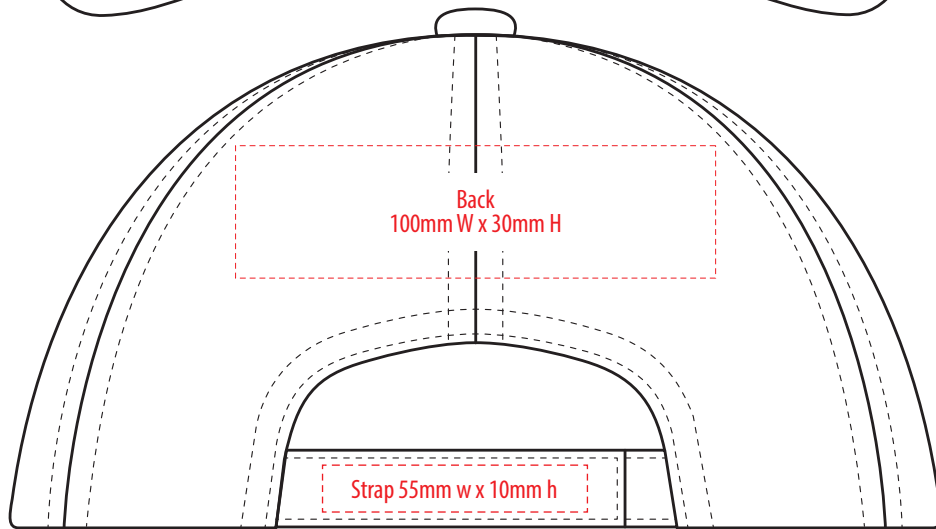

4167

COLOURWAYS

COLOUR

4167

NOTE:
The maximum decoration area is a guide only and is greatly dependant on the logo shape.

EMBROIDERY

4167

NOTE:

The maximum decoration area is a guide only and is greatly dependant on the logo shape.

4167

NOTE:

The maximum decoration area is a guide only and is greatly dependant on the logo shape.

SUPASUB / SUPAETCH / SUPAFLEX

[PATCH MUST BE AT LEAST 25MM X 25MM]

4167

FABRIC SWATCH

BLACK/WHITE/BLACK

BLACK

WHITE

BLACK

NAVY/WHITE/GOLD