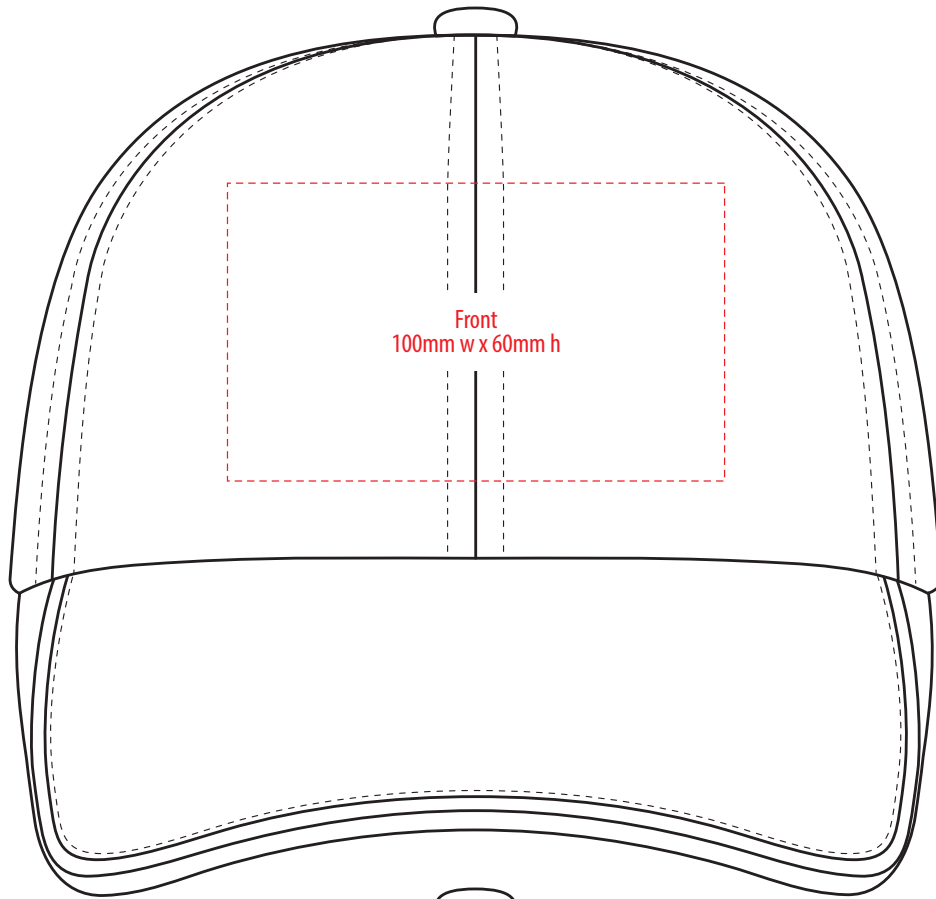

4167

COLOURWAYS

COLOUR

4167

NOTE:
The maximum decoration area is a guide only and is greatly dependant on the logo shape.

EMBROIDERY

4167

NOTE:

The maximum decoration area is a guide only and is greatly dependant on the logo shape.

4167

NOTE:

The maximum decoration area is a guide only and is greatly dependant on the logo shape.

SUPASUB / SUPAETCH / SUPAFLEX

[PATCH MUST BE AT LEAST 25MM X 25MM]

4167

FABRIC SWATCH

BLACK/WHITE/BLACK

BLACK

WHITE

BLACK

NAVY/WHITE/GOLD