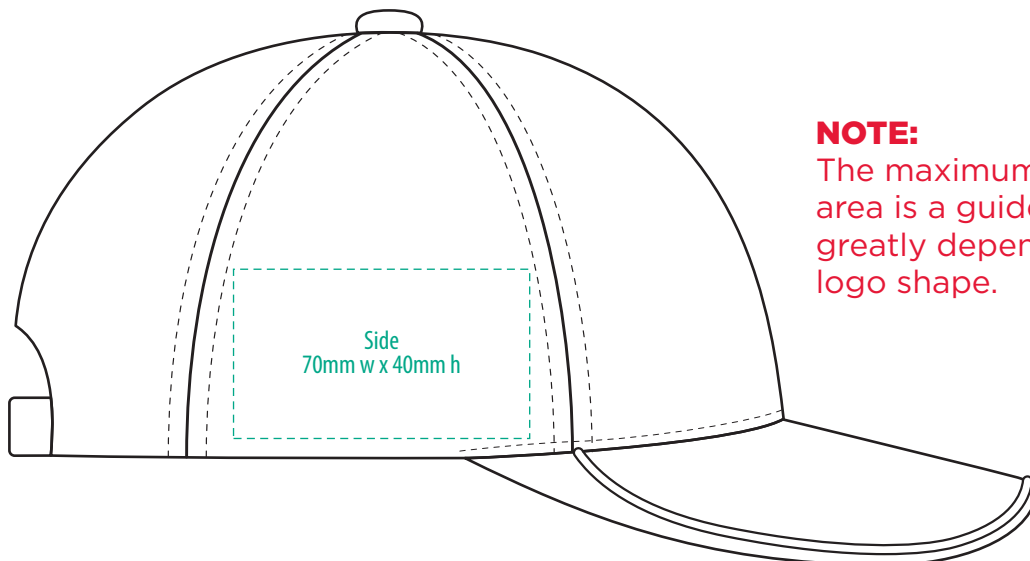

4167

COLOURWAYS

COLOUR

4167

NOTE:
The maximum decoration area is a guide only and is greatly dependant on the logo shape.

EMBROIDERY

4167

NOTE:

The maximum decoration area is a guide only and is greatly dependant on the logo shape.

4167

NOTE:

The maximum decoration area is a guide only and is greatly dependant on the logo shape.

SUPASUB / SUPAETCH / SUPAFLEX

[PATCH MUST BE AT LEAST 25MM X 25MM]

4167

FABRIC SWATCH

BLACK/WHITE/BLACK

BLACK

WHITE

BLACK

NAVY/WHITE/GOLD