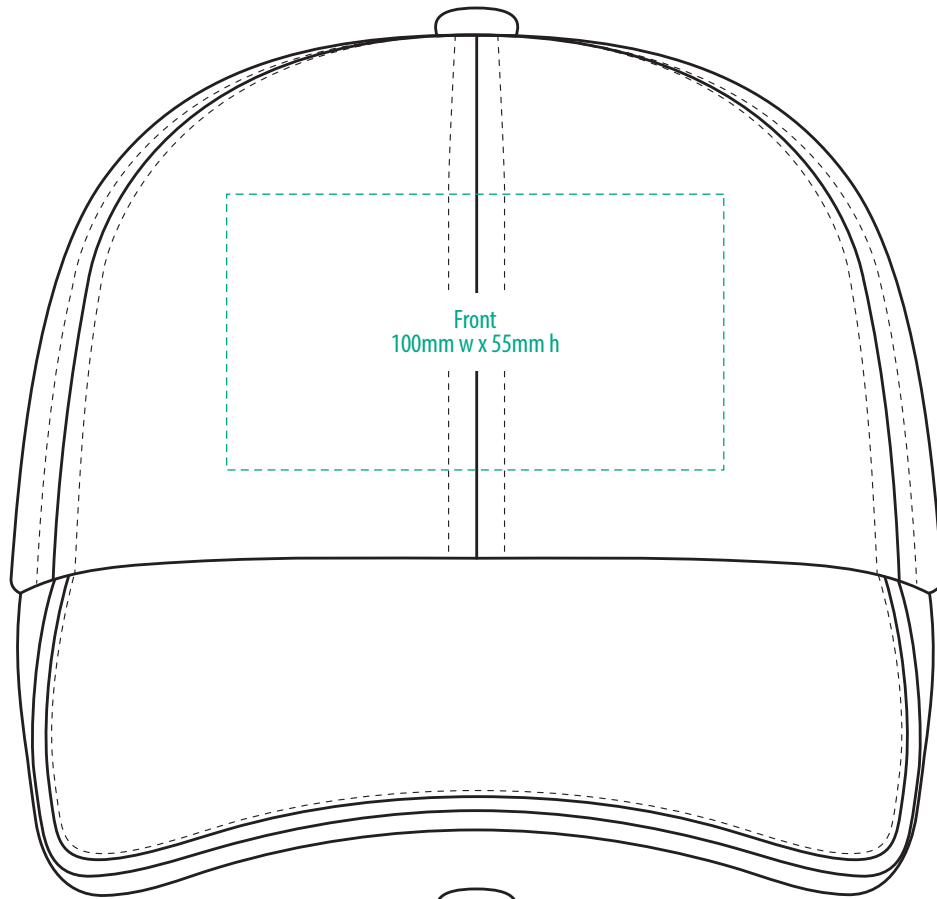

4167

COLOURWAYS

COLOUR

4167

NOTE:
The maximum decoration area is a guide only and is greatly dependant on the logo shape.

EMBROIDERY

4167

NOTE:

The maximum decoration area is a guide only and is greatly dependant on the logo shape.

4167

NOTE:

The maximum decoration area is a guide only and is greatly dependant on the logo shape.

SUPASUB / SUPAETCH / SUPAFLEX

[PATCH MUST BE AT LEAST 25MM X 25MM]

4167

FABRIC SWATCH

BLACK/WHITE/BLACK

BLACK

WHITE

BLACK

NAVY/WHITE/GOLD