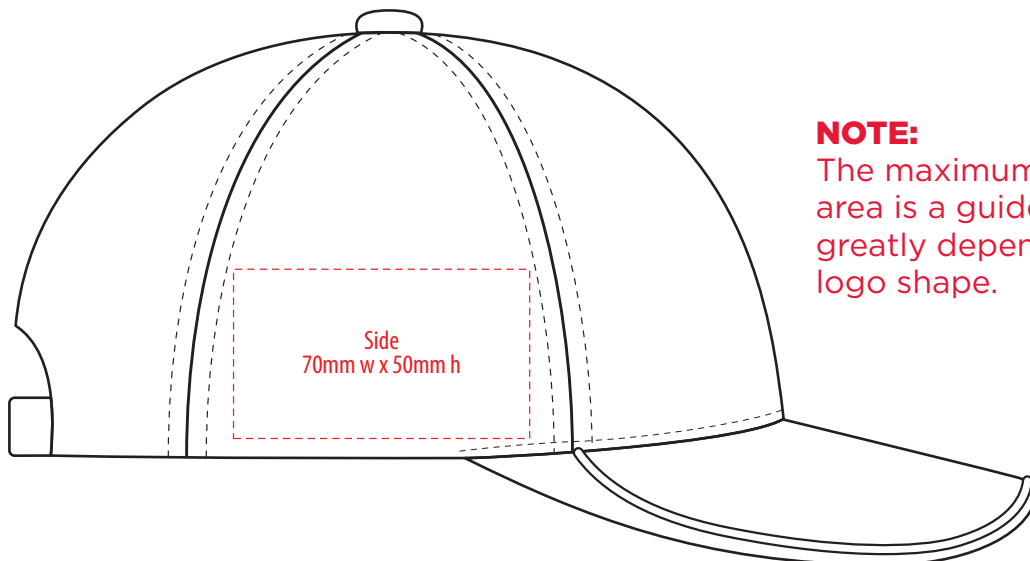

4167

COLOURWAYS

COLOUR

4167

NOTE:
The maximum decoration area is a guide only and is greatly dependant on the logo shape.

EMBROIDERY

4167

NOTE:

The maximum decoration area is a guide only and is greatly dependant on the logo shape.

4167

NOTE:

The maximum decoration area is a guide only and is greatly dependant on the logo shape.

SUPASUB / SUPAETCH / SUPAFLEX

[PATCH MUST BE AT LEAST 25MM X 25MM]

4167

FABRIC SWATCH

BLACK/WHITE/BLACK

BLACK

WHITE

BLACK

NAVY/WHITE/GOLD