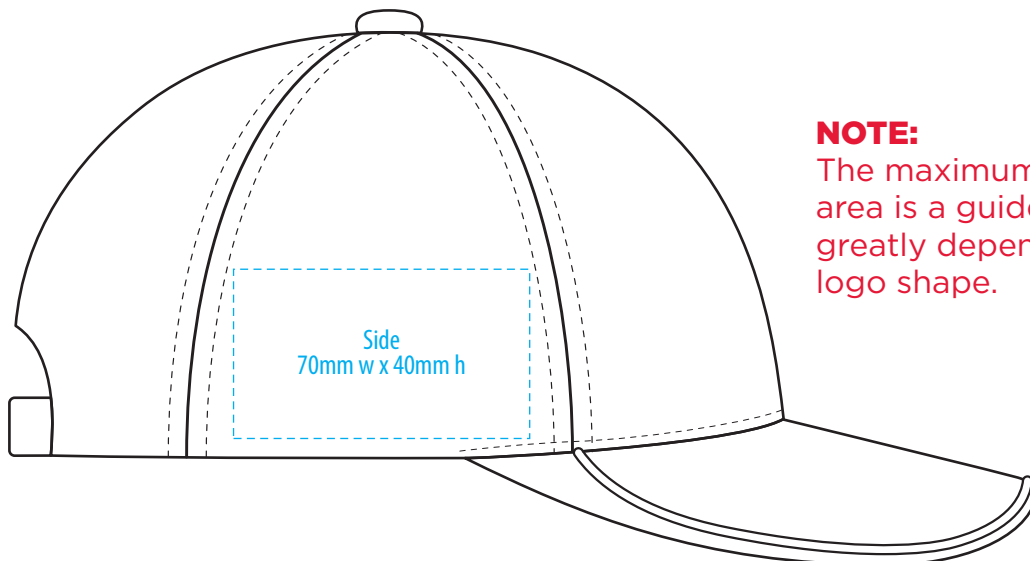

4167

COLOURWAYS

COLOUR

4167

NOTE:
The maximum decoration area is a guide only and is greatly dependant on the logo shape.

EMBROIDERY

4167

NOTE:

The maximum decoration area is a guide only and is greatly dependant on the logo shape.

4167

NOTE:

The maximum decoration area is a guide only and is greatly dependant on the logo shape.

SUPASUB / SUPAETCH / SUPAFLEX

[PATCH MUST BE AT LEAST 25MM X 25MM]

4167

FABRIC SWATCH

BLACK/WHITE/BLACK

BLACK

WHITE

BLACK

NAVY/WHITE/GOLD