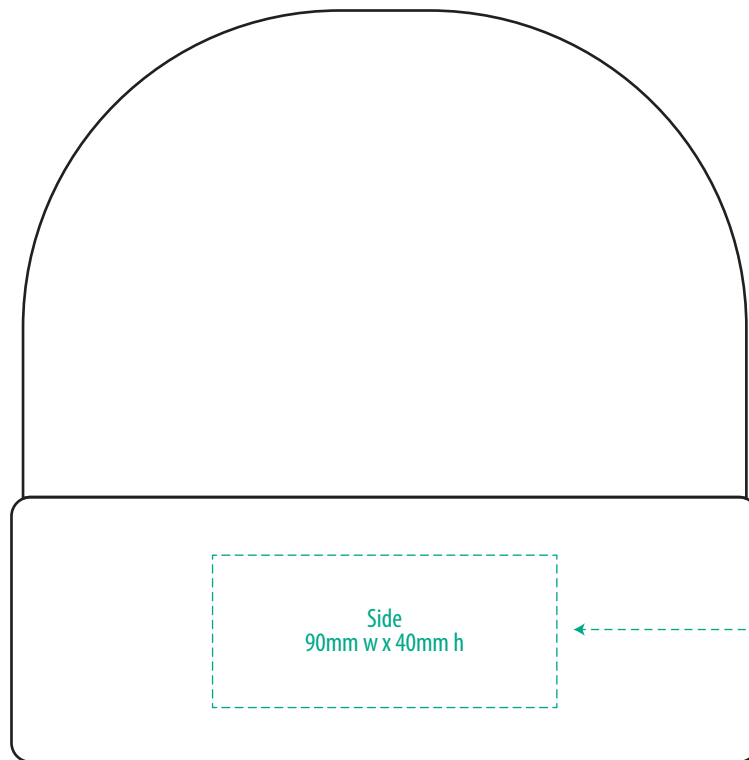

# 4229

FRONT

BACK

SIDE

**NOTE:**

The maximum decoration area is a guide only and is greatly dependant on the logo shape.

-----  
EMBROIDERY

FRONT

BACK

SIDE

Exact Supasub and Supaetch sizing is dependant on logo shape. Please discuss with your Account Manager if you require further guidance

**NOTE:**

The maximum decoration area is a guide only and is greatly dependant on the logo shape.

SUPASUB / SUPAETCH / SUPAFLEX

[ PATCH MUST BE AT LEAST 25MM X 25MM ]

4229