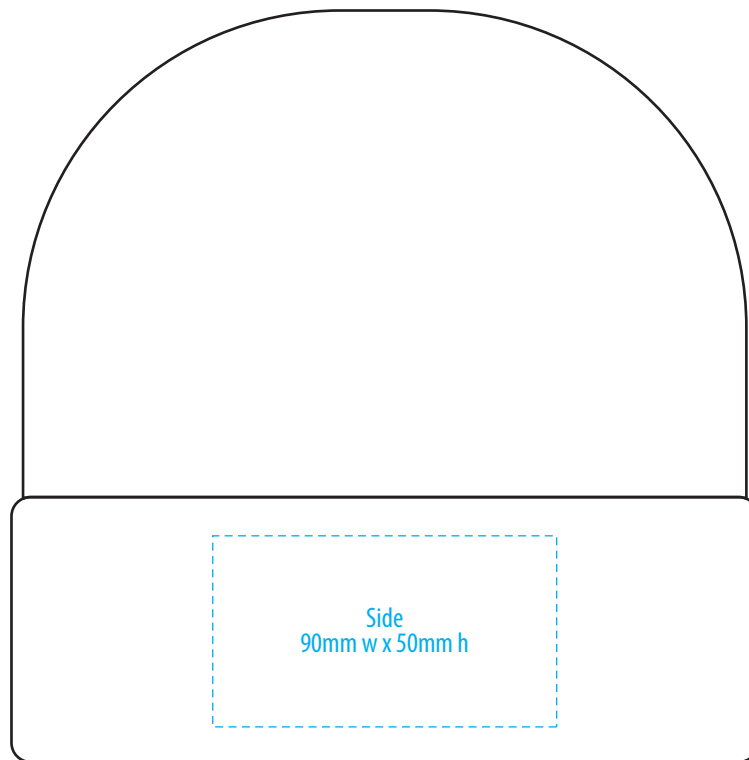

# 4229

FRONT

BACK

SIDE

**NOTE:**

The maximum decoration area is a guide only and is greatly dependant on the logo shape.

-----  
EMBROIDERY

FRONT

BACK

SIDE

Exact Supasub and Supaetch sizing is dependant on logo shape. Please discuss with your Account Manager if you require further guidance

**NOTE:**

The maximum decoration area is a guide only and is greatly dependant on the logo shape.

SUPASUB / SUPAETCH / SUPAFLEX

[ PATCH MUST BE AT LEAST 25MM X 25MM ]

4229