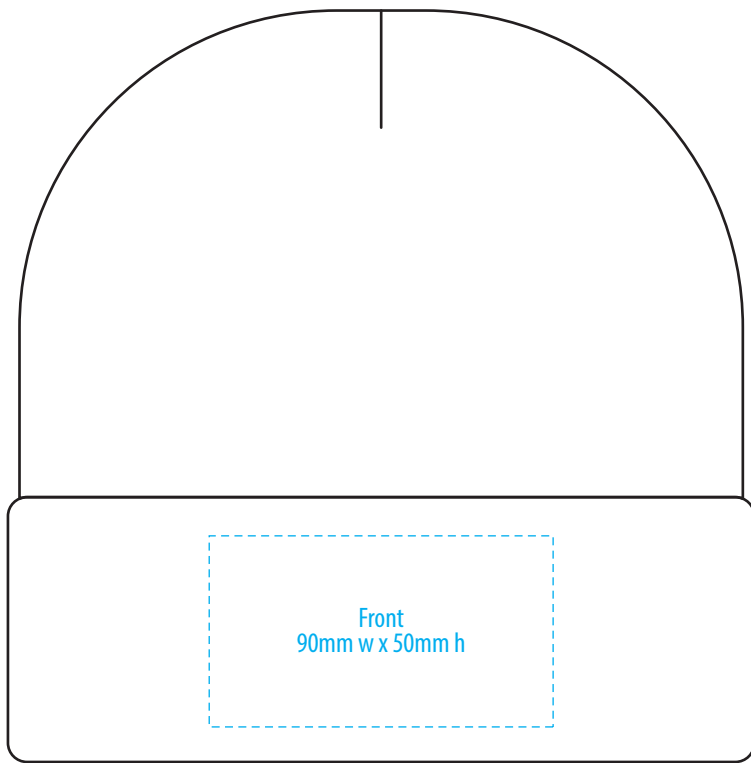

# 4229

FRONT

BACK

SIDE

**NOTE:**

The maximum decoration area is a guide only and is greatly dependant on the logo shape.

-----  
EMBROIDERY

FRONT

BACK

SIDE

Exact Supasub and Supaetch sizing is dependant on logo shape. Please discuss with your Account Manager if you require further guidance

**NOTE:**

The maximum decoration area is a guide only and is greatly dependant on the logo shape.