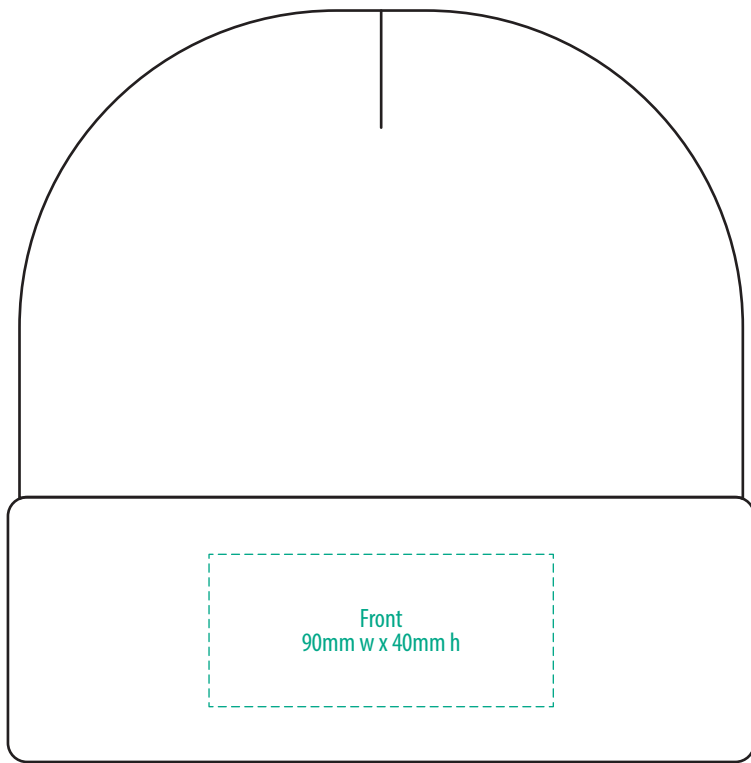

# 4229

FRONT

BACK

SIDE

**NOTE:**

The maximum decoration area is a guide only and is greatly dependant on the logo shape.

-----  
EMBROIDERY

FRONT

BACK

SIDE

Exact Supasub and Supaetch sizing is dependant on logo shape. Please discuss with your Account Manager if you require further guidance

**NOTE:**

The maximum decoration area is a guide only and is greatly dependant on the logo shape.