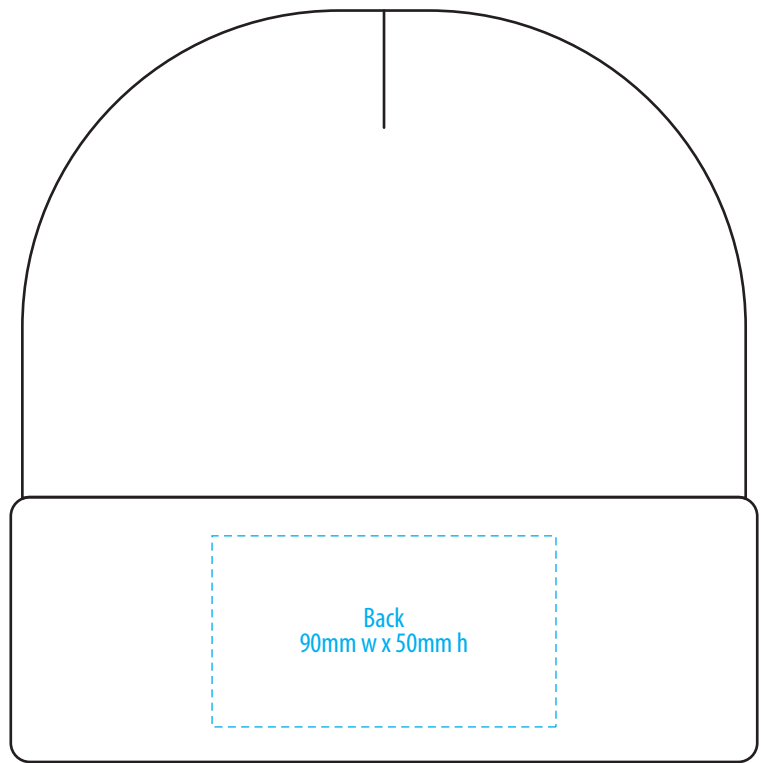

# 4229

FRONT

BACK

SIDE

**NOTE:**

The maximum decoration area is a guide only and is greatly dependant on the logo shape.

-----  
EMBROIDERY

FRONT

BACK

SIDE

Exact Supasub and Supaetch sizing is dependant on logo shape. Please discuss with your Account Manager if you require further guidance

**NOTE:**

The maximum decoration area is a guide only and is greatly dependant on the logo shape.

SUPASUB / SUPAETCH / SUPAFLEX

[ PATCH MUST BE AT LEAST 25MM X 25MM ]

4229