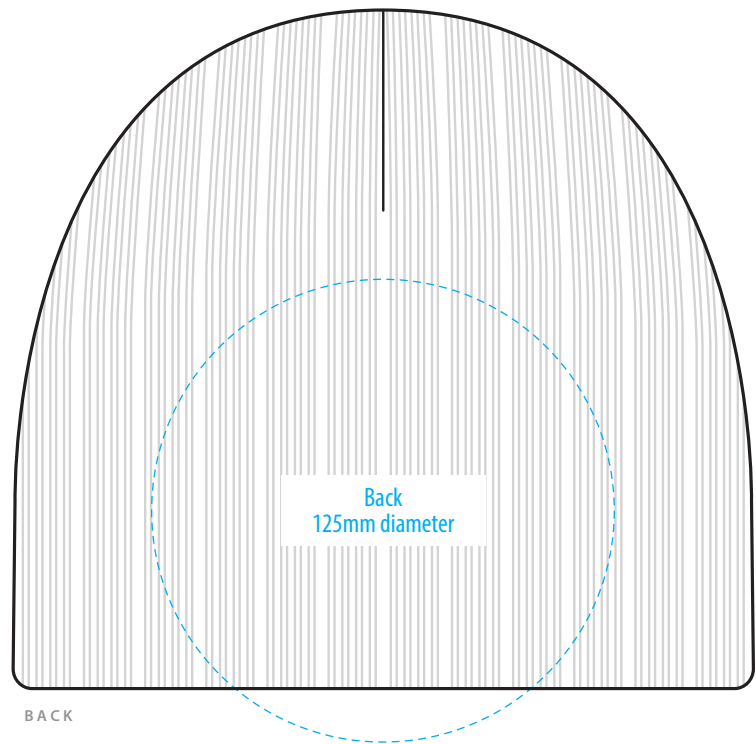

4235

COLOURWAYS

FRONT

BACK

SIDE

COLOUR

4235

NOTE:

The maximum decoration area is a guide only and is greatly dependant on the logo shape.

EMBROIDERY

FRONT

BACK

SIDE

Exact Supasub and Supaetch sizing is dependant on logo shape. Please discuss with your Account Manager if you require further guidance

NOTE:

The maximum decoration area is a guide only and is greatly dependant on the logo shape.

SUPASUB / SUPAETCH / SUPAFLEX

[PATCH MUST BE AT LEAST 25MM X 25MM]

FABRIC SWATCH

BLACK
PMS -

CHARCOAL
PMS 7540 C