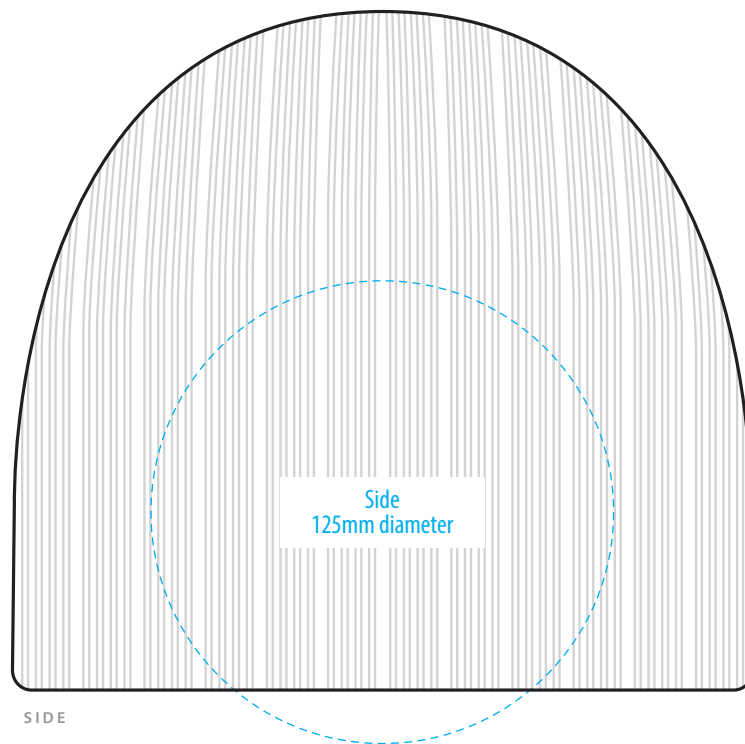

4235

COLOURWAYS

FRONT

BACK

SIDE

COLOUR

4235

NOTE:

The maximum decoration area is a guide only and is greatly dependant on the logo shape.

EMBROIDERY

FRONT

BACK

SIDE

Exact Supasub and Supaetch sizing is dependant on logo shape. Please discuss with your Account Manager if you require further guidance

NOTE:

The maximum decoration area is a guide only and is greatly dependant on the logo shape.

SUPASUB / SUPAETCH / SUPAFLEX

[PATCH MUST BE AT LEAST 25MM X 25MM]

FABRIC SWATCH

BLACK
PMS -

CHARCOAL
PMS 7540 C