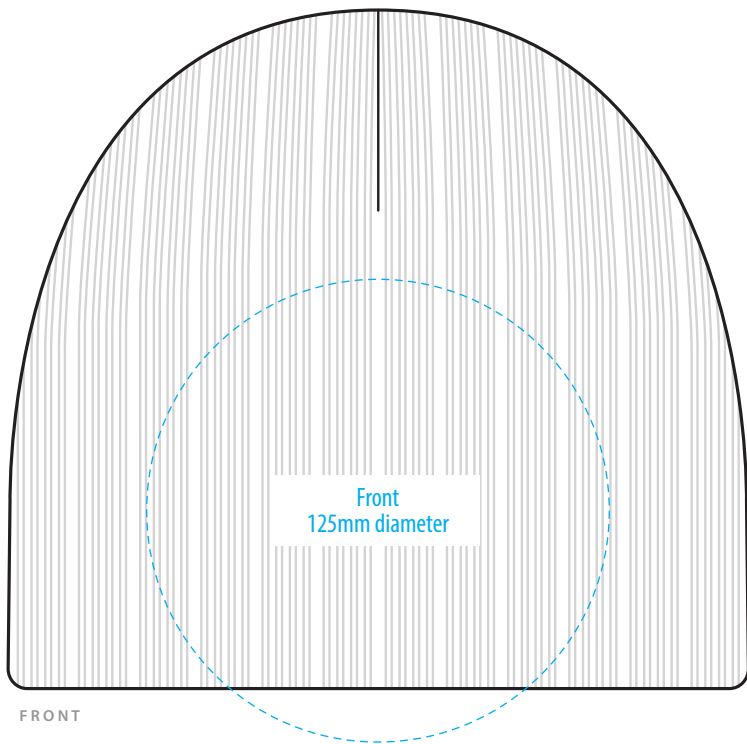

4235

COLOURWAYS

FRONT

BACK

SIDE

COLOUR

4235

NOTE:

The maximum decoration area is a guide only and is greatly dependant on the logo shape.

EMBROIDERY

FRONT

BACK

SIDE

Exact Supasub and Supaetch sizing is dependant on logo shape. Please discuss with your Account Manager if you require further guidance

NOTE:

The maximum decoration area is a guide only and is greatly dependant on the logo shape.

SUPASUB / SUPAETCH / SUPAFLEX

[PATCH MUST BE AT LEAST 25MM X 25MM]

FABRIC SWATCH

BLACK
PMS -

CHARCOAL
PMS 7540 C