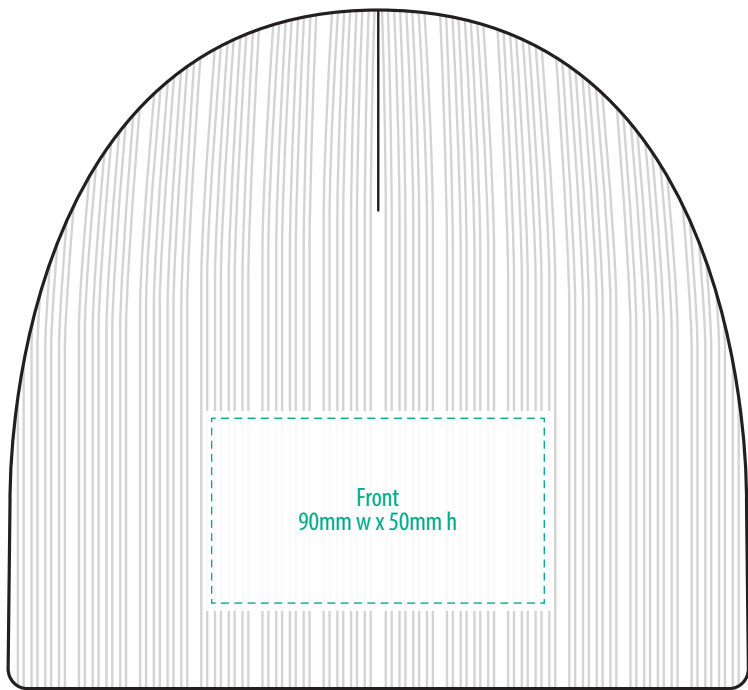

The maximum decoration area is a guide only and is greatly dependant on the logo shape.

EMBROIDERY

FRONT

BACK

SIDE

Exact Supasub and Supaetch sizing is dependant on logo shape. Please discuss with your Account Manager if you require further guidance

NOTE:

The maximum decoration area is a guide only and is greatly dependant on the logo shape.

SUPASUB / SUPAETCH / SUPAFLEX

[PATCH MUST BE AT LEAST 25MM X 25MM]

FABRIC SWATCH

BLACK
PMS -

CHARCOAL
PMS 7540 C