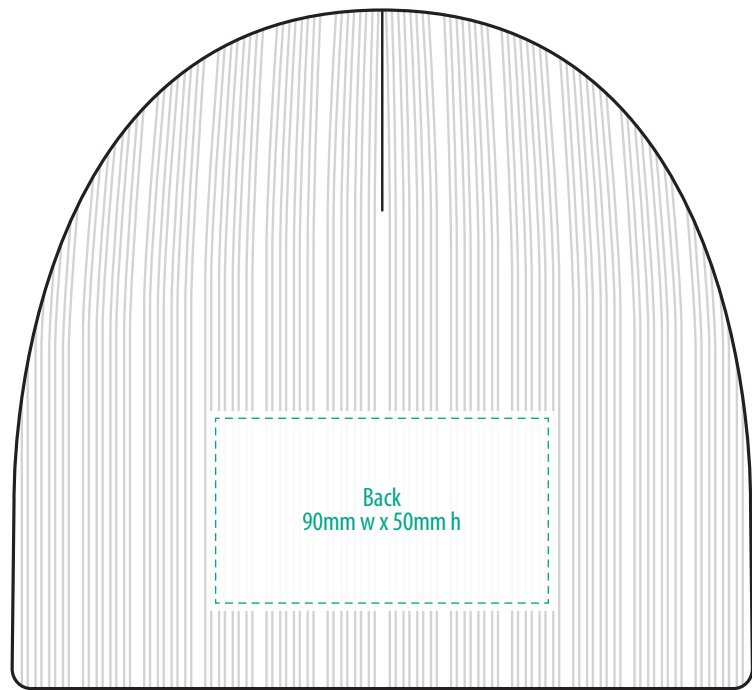

The maximum decoration area is a guide only and is greatly dependant on the logo shape.

EMBROIDERY

FRONT

BACK

SIDE

Exact Supasub and Supaetch sizing is dependant on logo shape. Please discuss with your Account Manager if you require further guidance

NOTE:

The maximum decoration area is a guide only and is greatly dependant on the logo shape.

SUPASUB / SUPAETCH / SUPAFLEX

[PATCH MUST BE AT LEAST 25MM X 25MM]

FABRIC SWATCH

BLACK
PMS -

CHARCOAL
PMS 7540 C