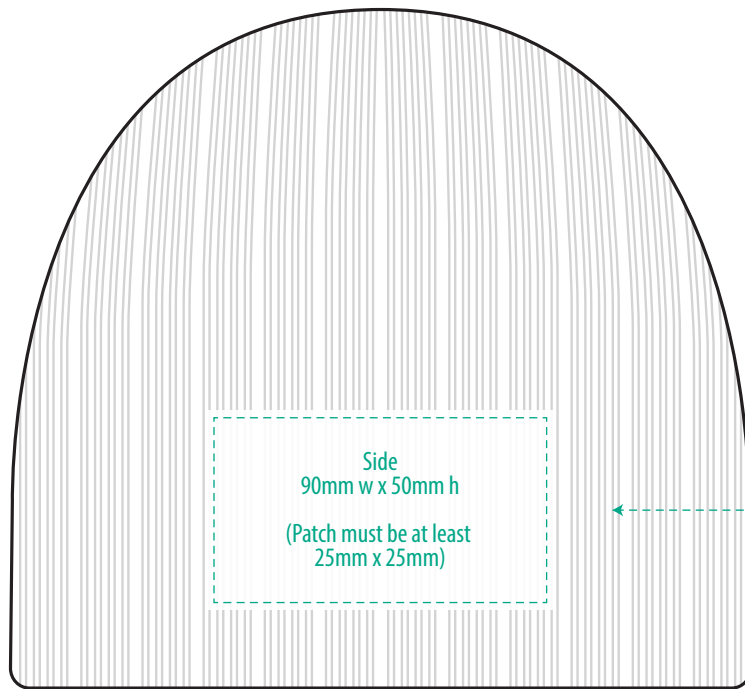

The maximum decoration area is a guide only and is greatly dependant on the logo shape.

EMBROIDERY

FRONT

BACK

SIDE

Exact Supasub and Supaetch sizing is dependant on logo shape. Please discuss with your Account Manager if you require further guidance

NOTE:

The maximum decoration area is a guide only and is greatly dependant on the logo shape.

SUPASUB / SUPAETCH / SUPAFLEX

[PATCH MUST BE AT LEAST 25MM X 25MM]

FABRIC SWATCH

BLACK
PMS -

CHARCOAL
PMS 7540 C