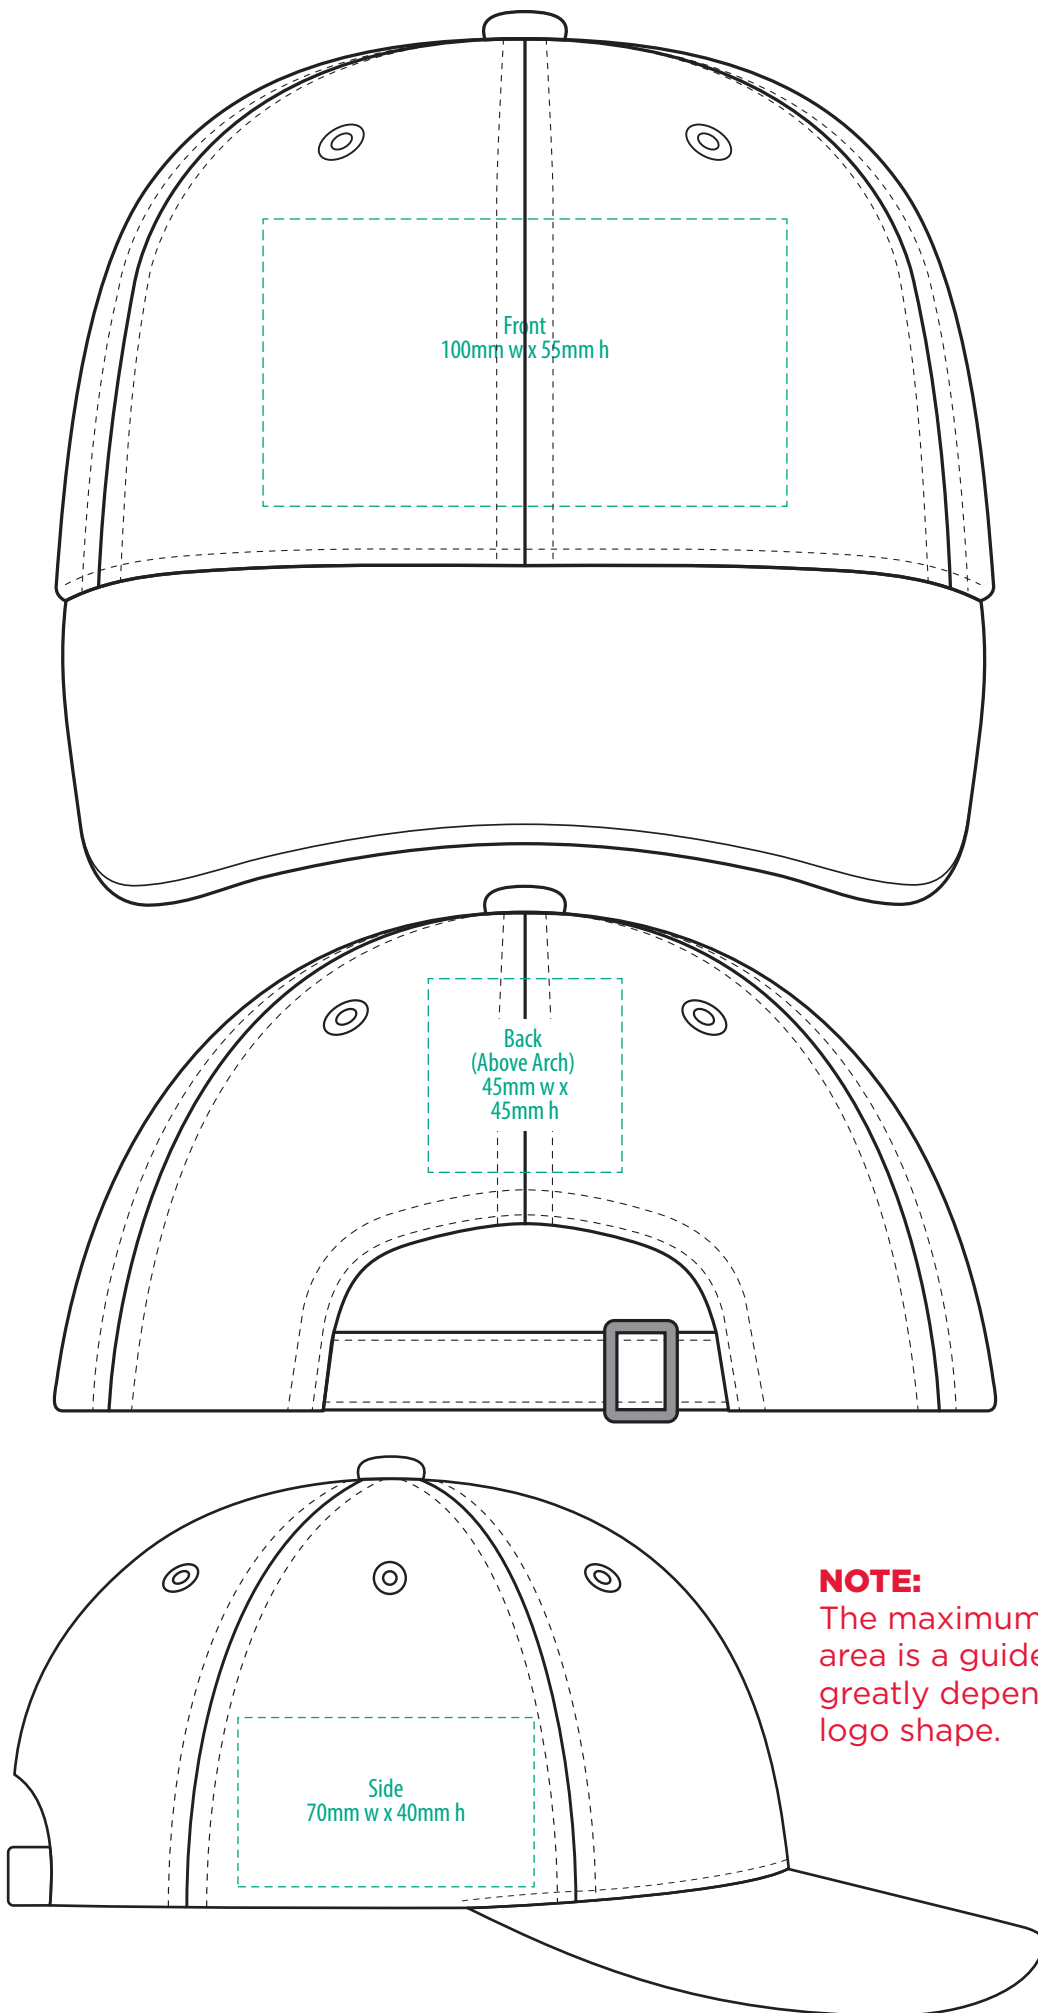

4281

COLOURWAYS

COLOUR

NOTE:
The maximum decoration area is a guide only and is greatly dependant on the logo shape.

EMBROIDERY

NOTE:
The maximum decoration area is a guide only and is greatly dependant on the logo shape.

NOTE:
The maximum decoration area is a guide only and is greatly dependant on the logo shape.

SUPASUB / SUPAETCH / SUPAFLEX

[PATCH MUST BE AT LEAST 25MM X 25MM]

4281

FABRIC SWATCH

NAVY/TAN

PMS 2965 C

PMS 729 C