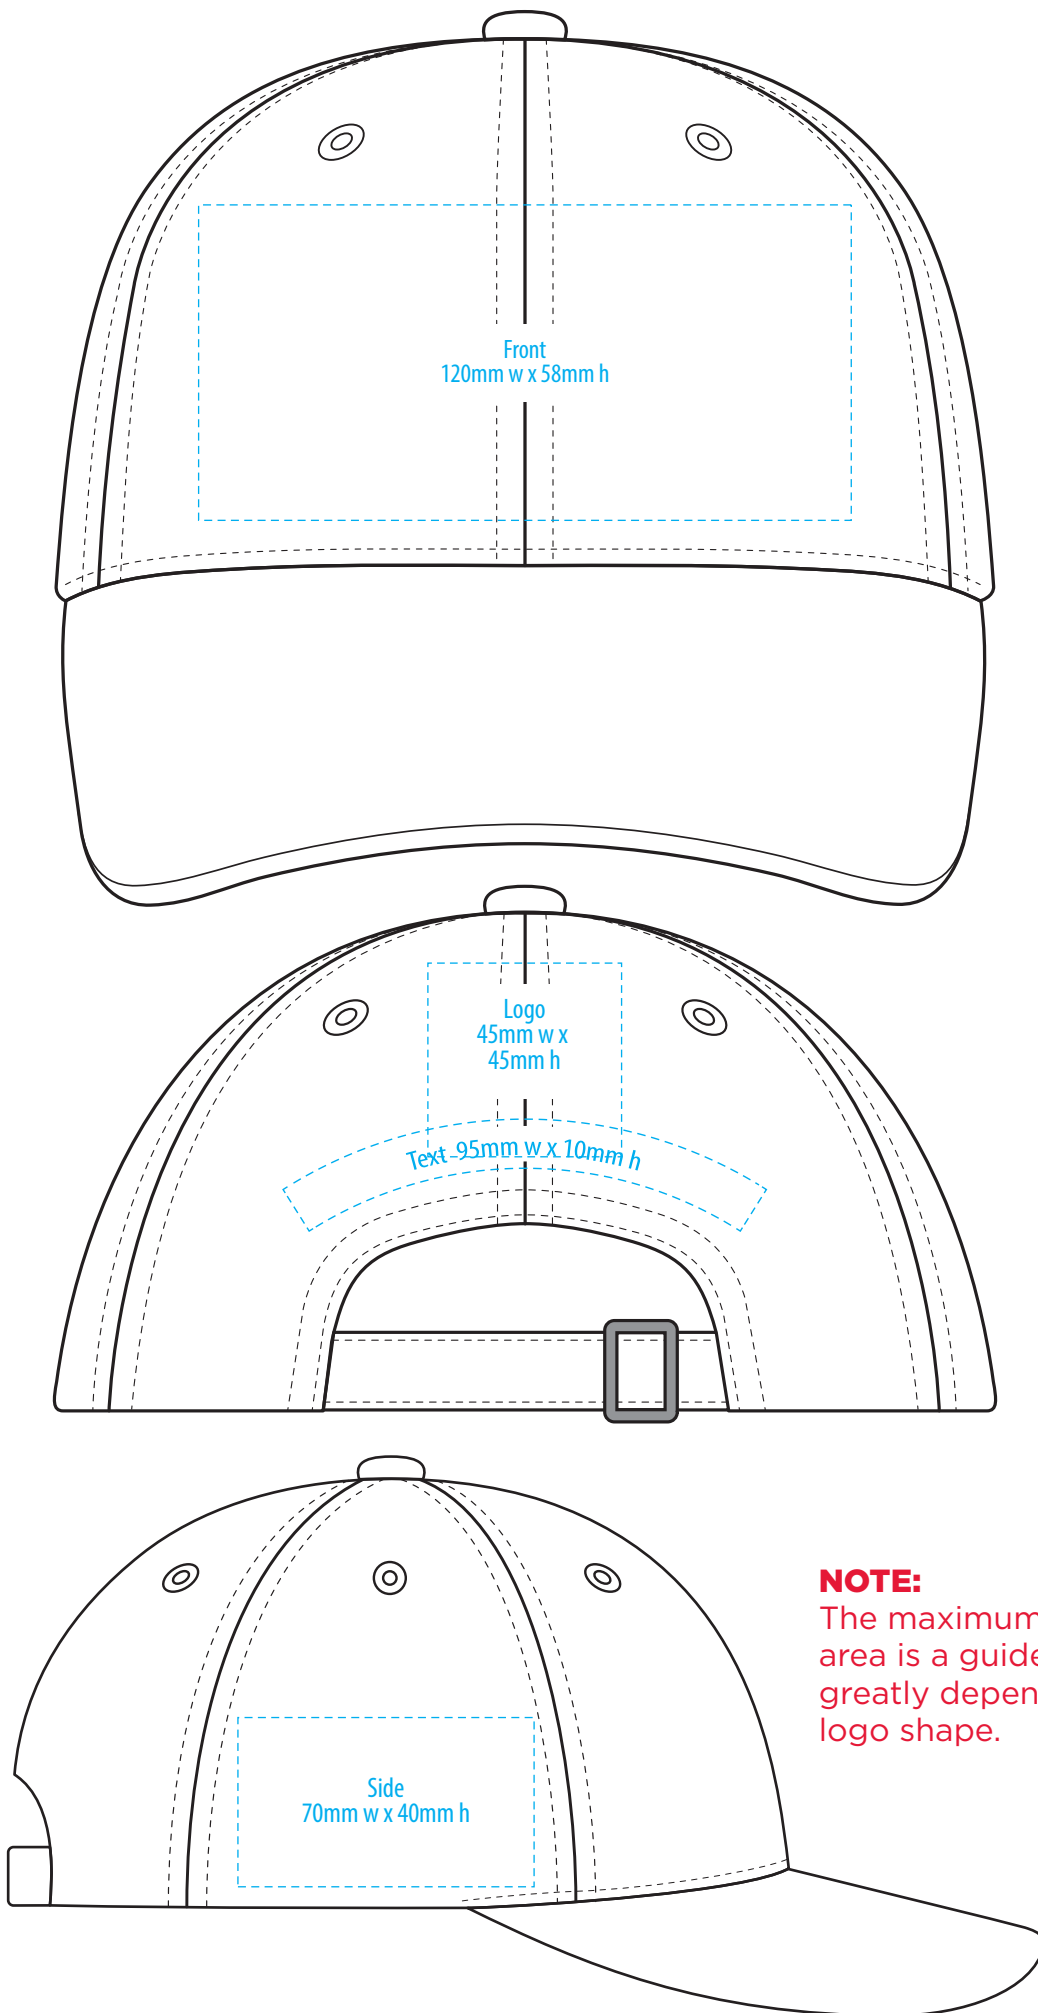

4281

COLOURWAYS

COLOUR

NOTE:
The maximum decoration area is a guide only and is greatly dependant on the logo shape.

EMBROIDERY

NOTE:
The maximum decoration area is a guide only and is greatly dependant on the logo shape.

NOTE:
The maximum decoration area is a guide only and is greatly dependant on the logo shape.

SUPASUB / SUPAETCH / SUPAFLEX

[PATCH MUST BE AT LEAST 25MM X 25MM]

4281

FABRIC SWATCH

NAVY/TAN

PMS 2965 C

PMS 729 C