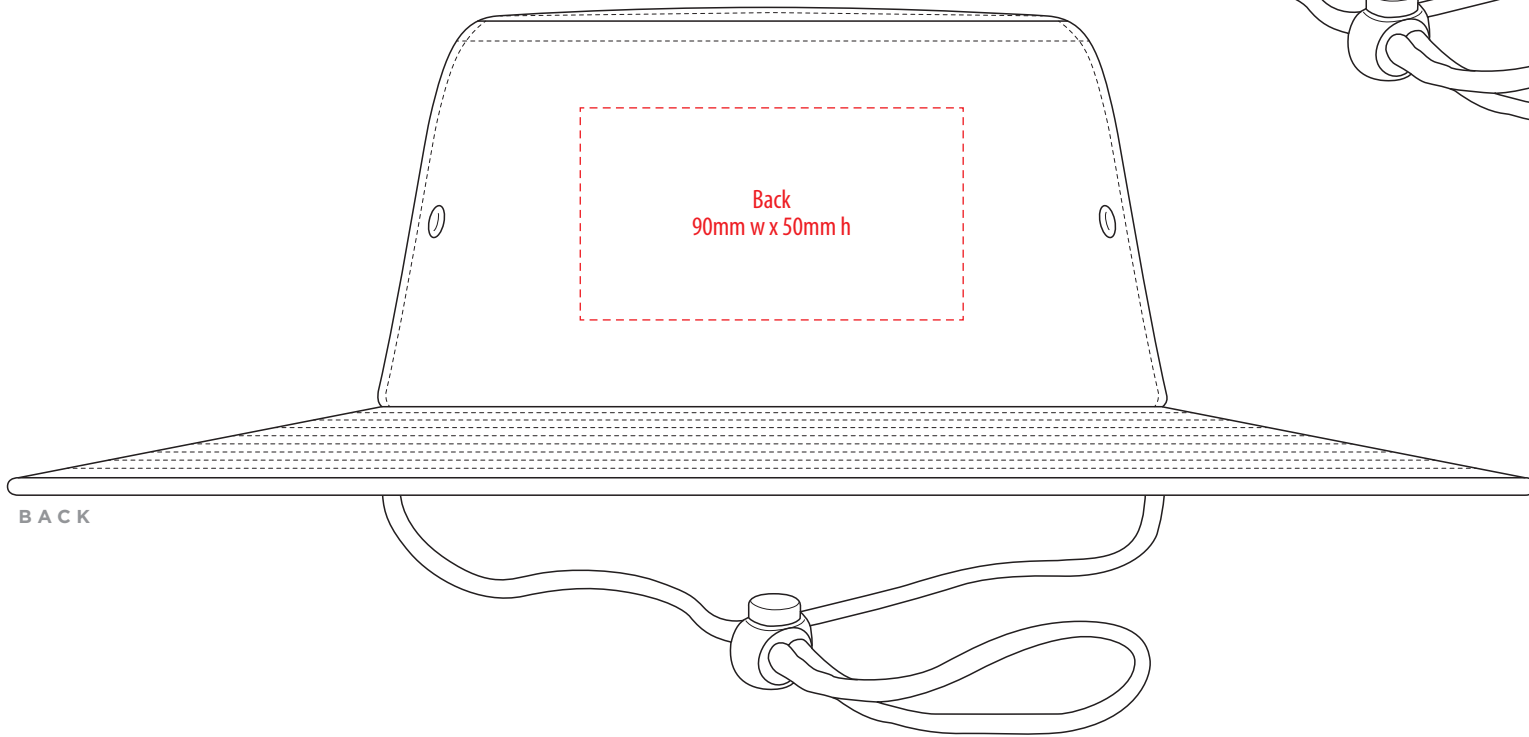

4287

COLOURWAYS

FRONT

BACK

COLOUR

4287

EMBROIDERY

4287

SUPACOLOUR

4287

SUPASUB / SUPAETCH / SUPAFLEX
[PATCH MUST BE AT LEAST 25MM X 25MM]

4287

FABRIC SWATCH

BLACK		BLACK
BOTTLE		PMS 5535 C
NATURAL		PMS 9043 C
NAVY		PMS 2965 C

Pantone colours are provided as a reference only and are based on closest match. Actual product colour may differ. If a precise colour match is required we recommend ordering a sample.