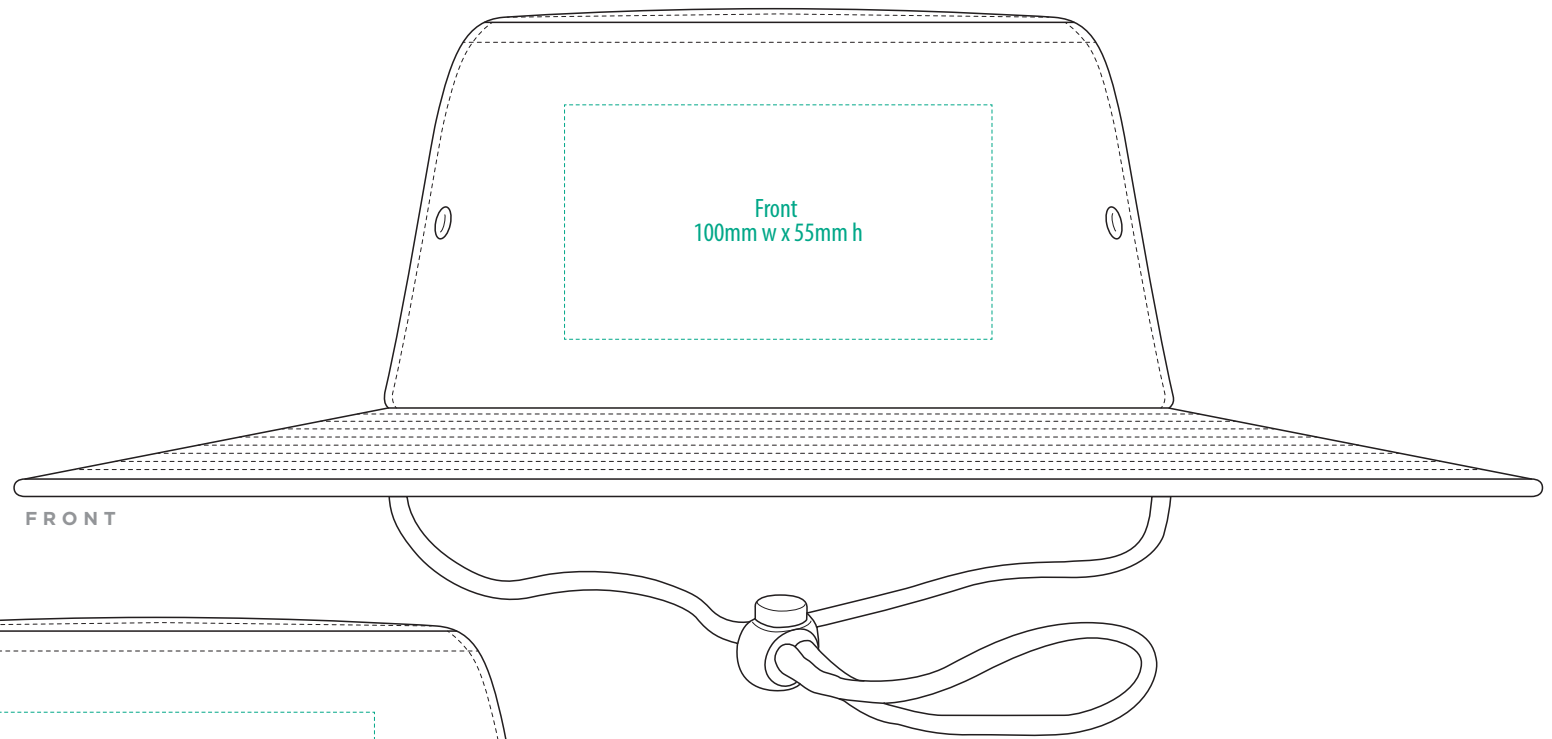

4287

COLOURWAYS

FRONT

BACK

COLOUR

4287

EMBROIDERY

4287

SUPACOLOUR

4287

SUPASUB / SUPAETCH / SUPAFLEX
[PATCH MUST BE AT LEAST 25MM X 25MM]

4287

FABRIC SWATCH

BLACK		BLACK
BOTTLE		PMS 5535 C
NATURAL		PMS 9043 C
NAVY		PMS 2965 C

Pantone colours are provided as a reference only and are based on closest match. Actual product colour may differ. If a precise colour match is required we recommend ordering a sample.