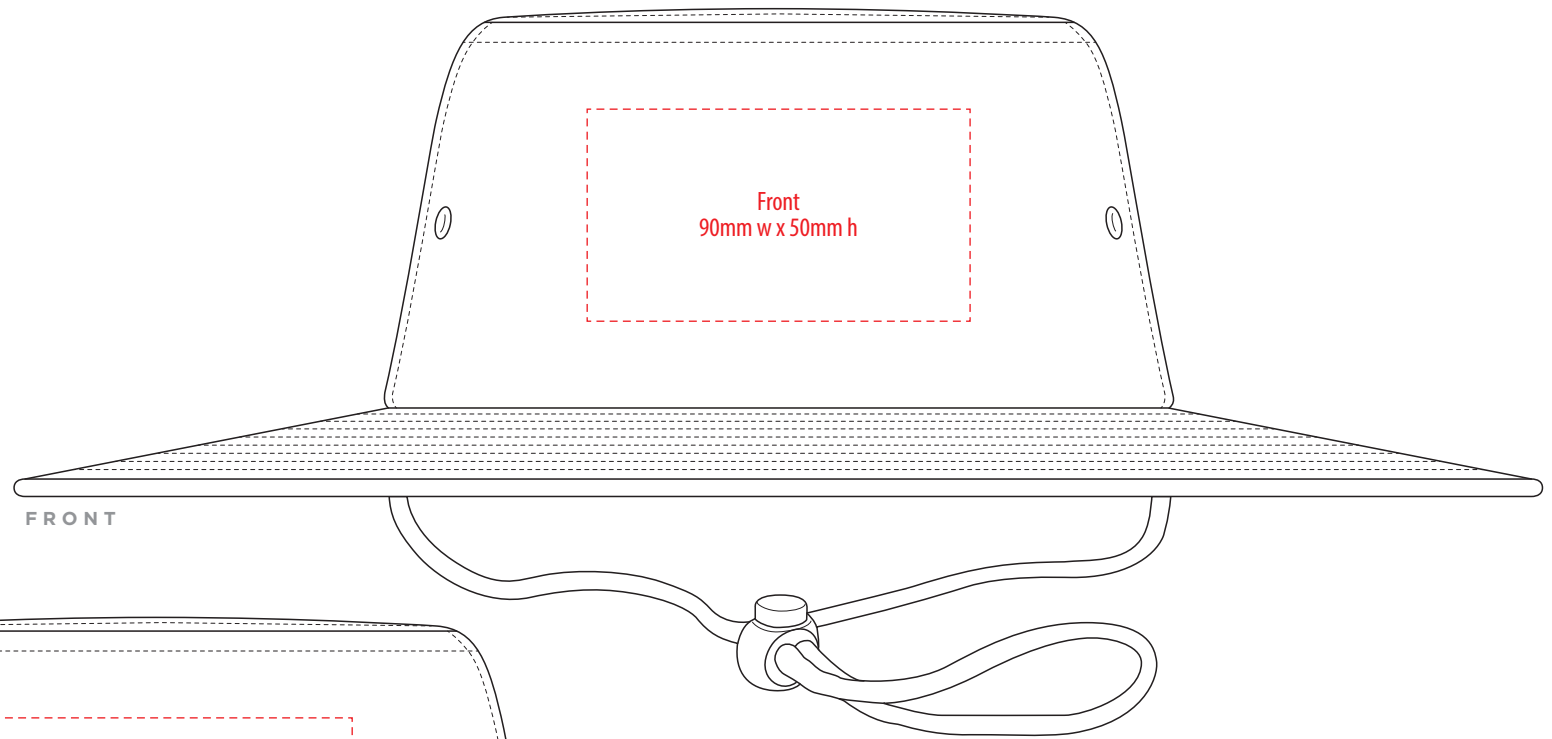

4287

COLOURWAYS

FRONT

BACK

COLOUR

4287

EMBROIDERY

4287

SUPACOLOUR

4287

SUPASUB / SUPAETCH / SUPAFLEX
[PATCH MUST BE AT LEAST 25MM X 25MM]

4287

FABRIC SWATCH

BLACK		BLACK
BOTTLE		PMS 5535 C
NATURAL		PMS 9043 C
NAVY		PMS 2965 C

Pantone colours are provided as a reference only and are based on closest match. Actual product colour may differ. If a precise colour match is required we recommend ordering a sample.