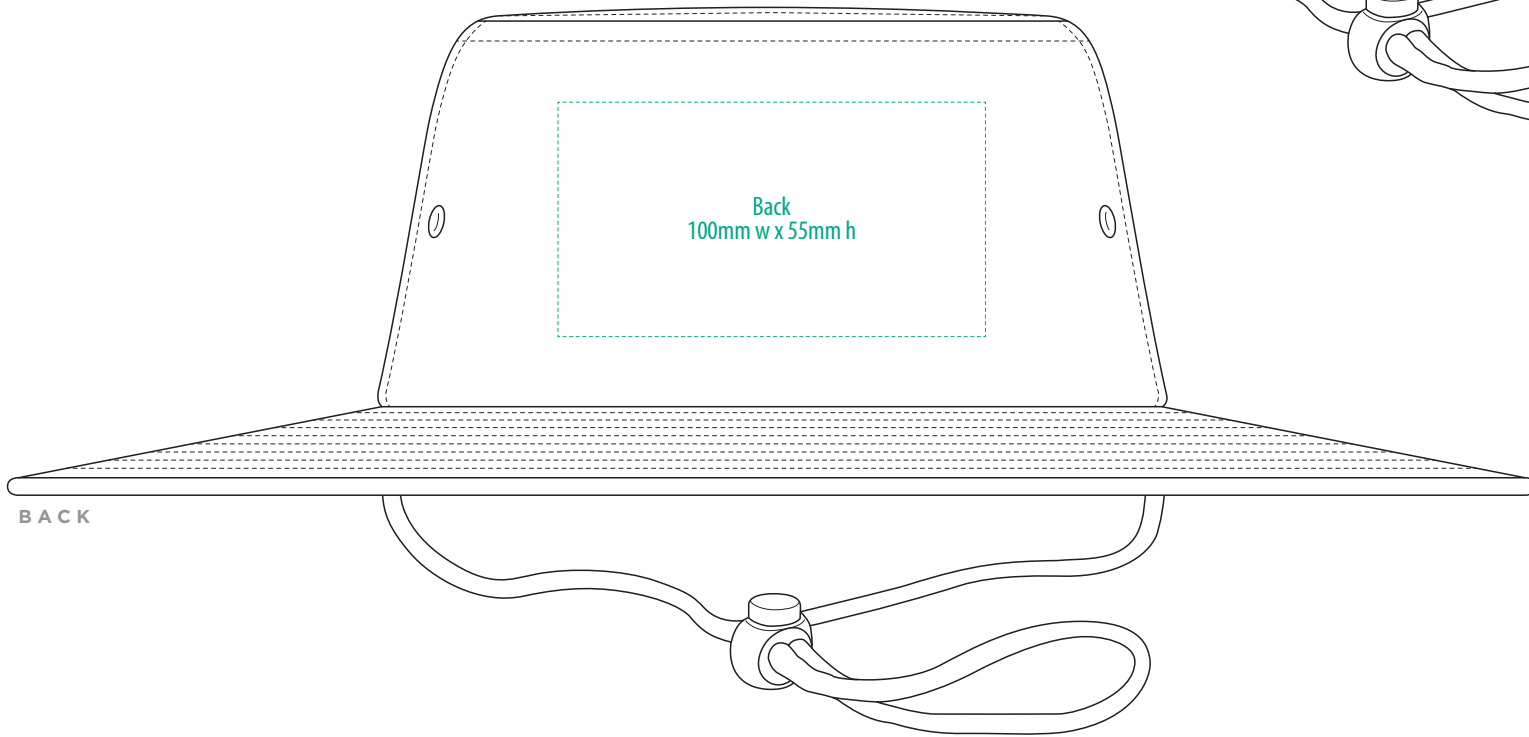

SUPACOLOUR

4287

SUPASUB / SUPAETCH / SUPAFLEX
[PATCH MUST BE AT LEAST 25MM X 25MM]

4287

FABRIC SWATCH

BLACK		BLACK
BOTTLE		PMS 5535 C
NATURAL		PMS 9043 C
NAVY		PMS 2965 C

Pantone colours are provided as a reference only and are based on closest match. Actual product colour may differ. If a precise colour match is required we recommend ordering a sample.