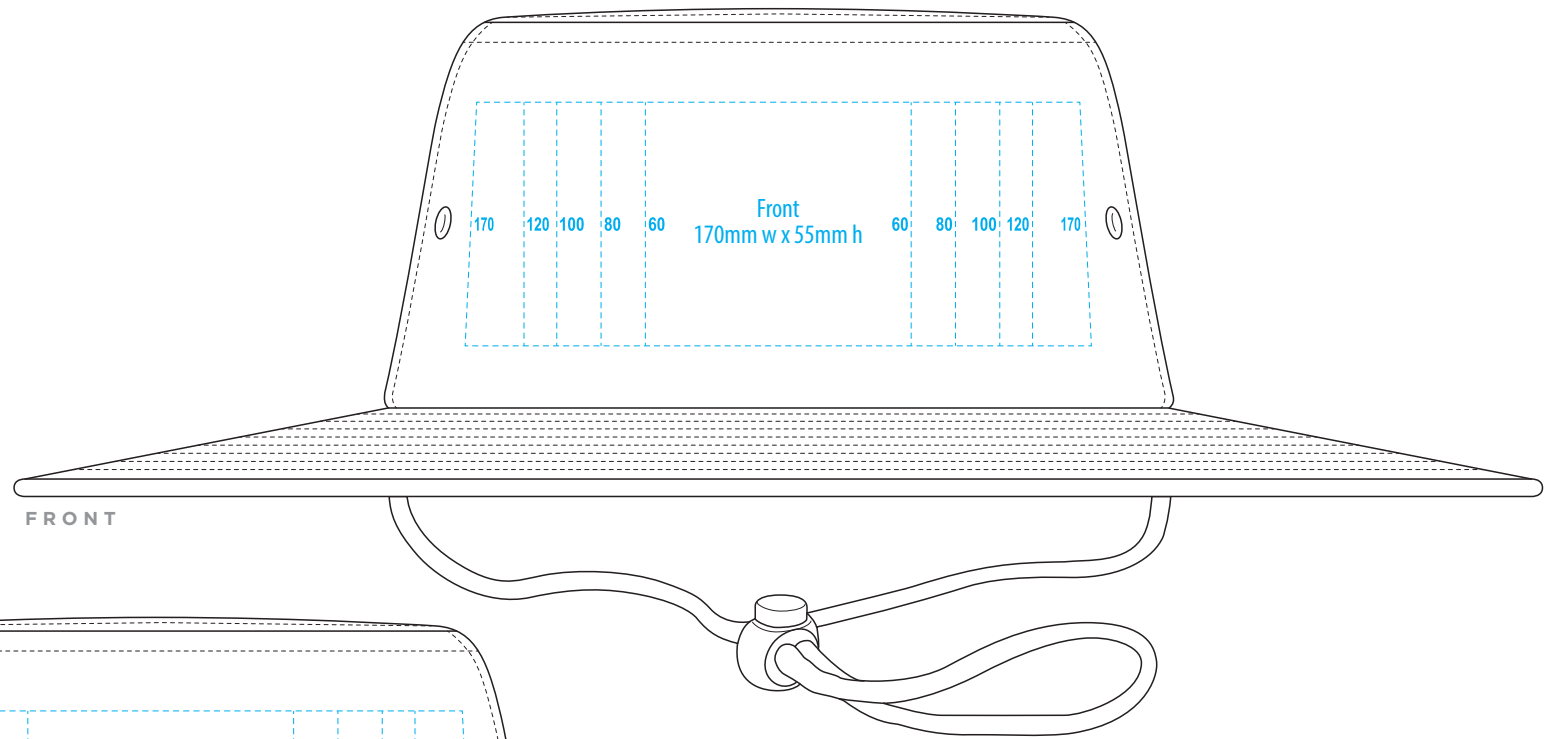

4287

COLOURWAYS

FRONT

BACK

COLOUR

4287

EMBROIDERY

4287

SUPACOLOUR

4287

SUPASUB / SUPAETCH / SUPAFLEX
[PATCH MUST BE AT LEAST 25MM X 25MM]

4287

FABRIC SWATCH

BLACK		BLACK
BOTTLE		PMS 5535 C
NATURAL		PMS 9043 C
NAVY		PMS 2965 C

Pantone colours are provided as a reference only and are based on closest match. Actual product colour may differ. If a precise colour match is required we recommend ordering a sample.