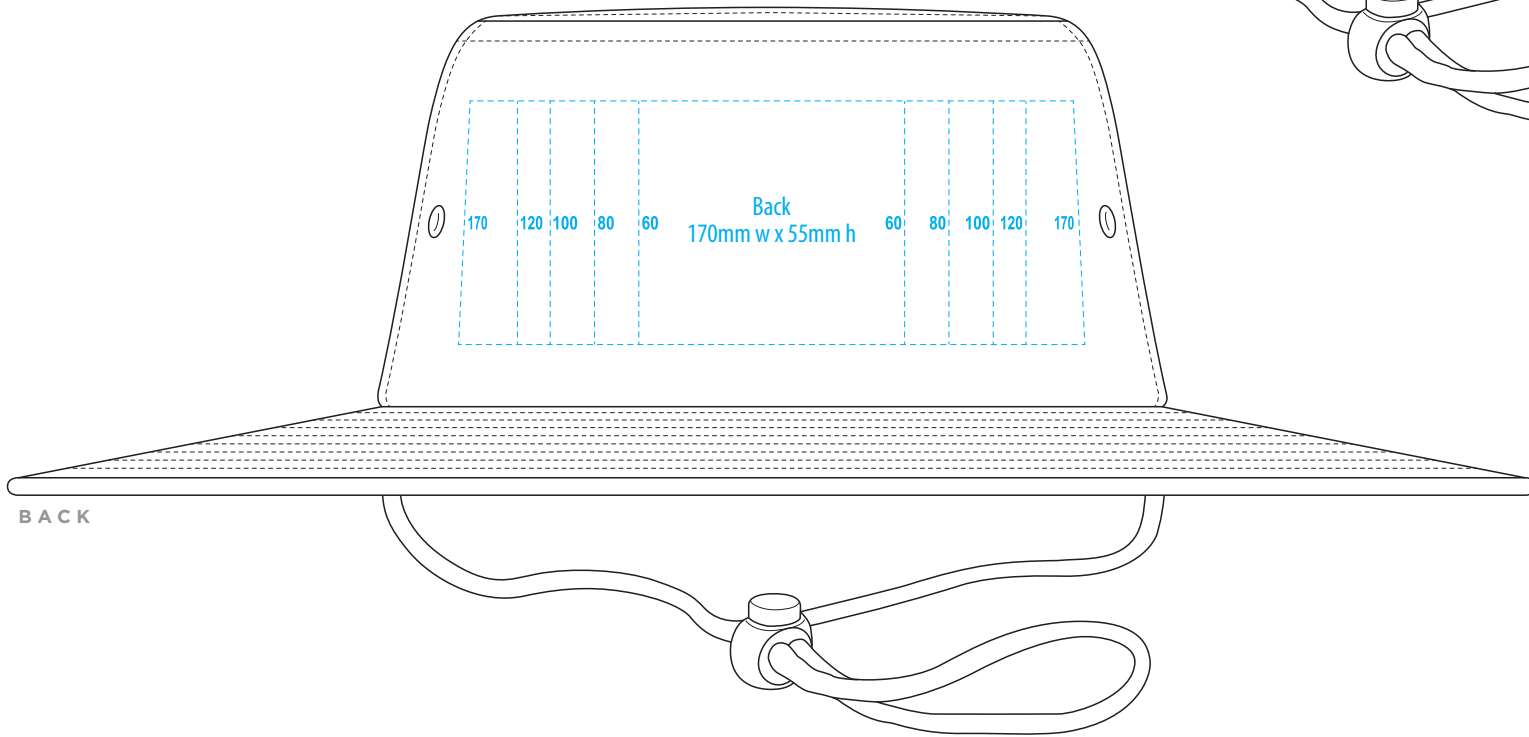

4287

EMBROIDERY