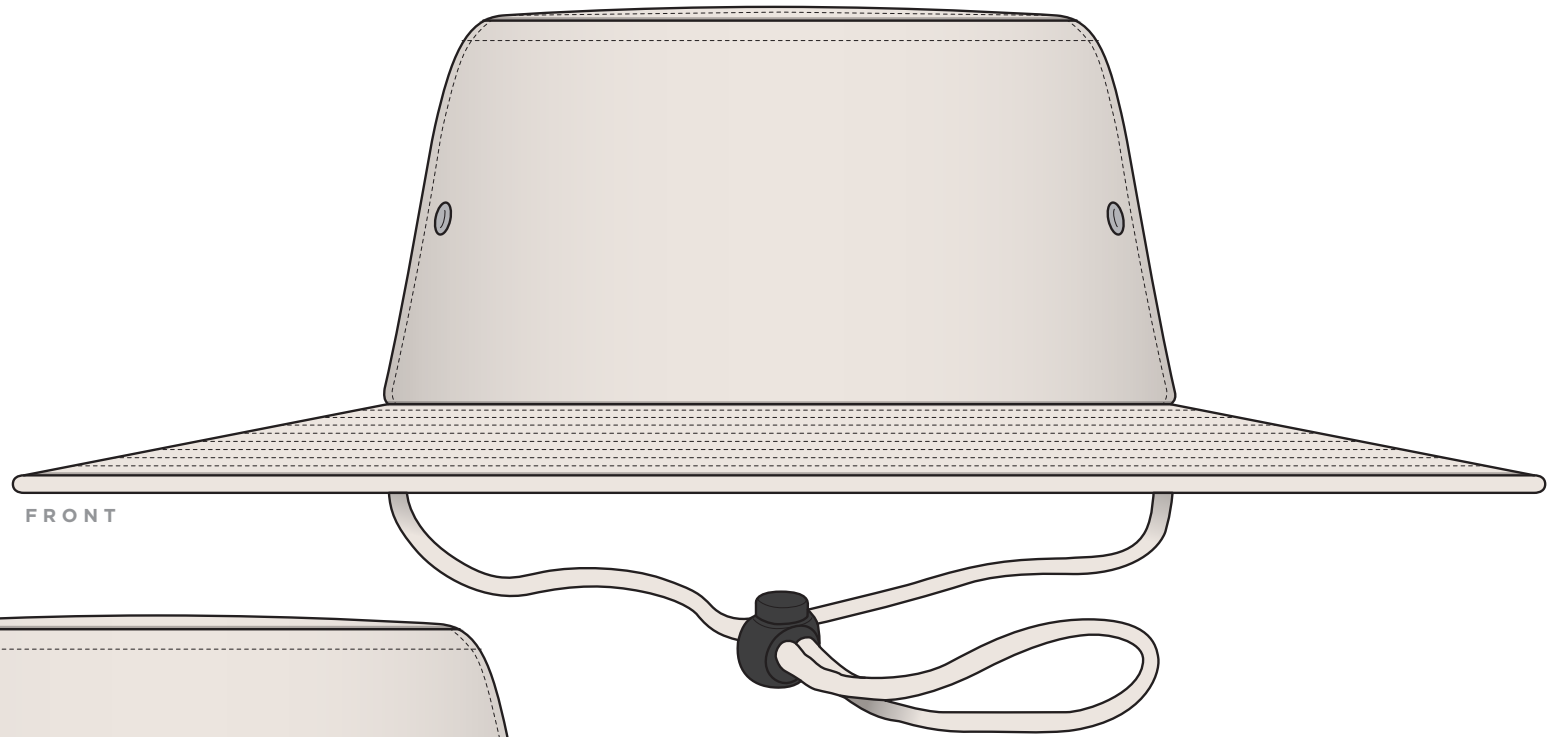

4287

COLOURWAYS

FRONT

BACK

COLOUR

4287

EMBROIDERY

4287

SUPACOLOUR

4287

SUPASUB / SUPAETCH / SUPAFLEX
[PATCH MUST BE AT LEAST 25MM X 25MM]

4287

FABRIC SWATCH

BLACK		BLACK
BOTTLE		PMS 5535 C
NATURAL		PMS 9043 C
NAVY		PMS 2965 C

Pantone colours are provided as a reference only and are based on closest match. Actual product colour may differ. If a precise colour match is required we recommend ordering a sample.