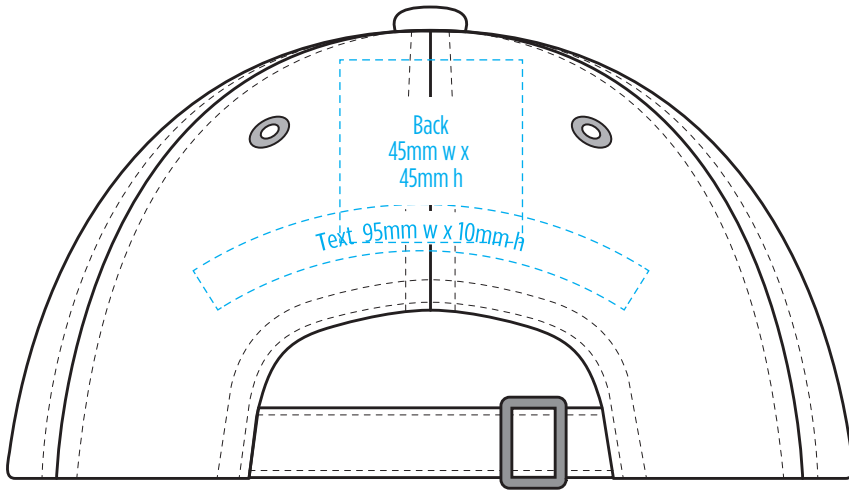

4289

COLOURWAYS

COLOUR

NOTE:
The maximum decoration area is a guide only and is greatly dependant on the logo shape.

EMBROIDERY

NOTE:
The maximum decoration area is a guide only and is greatly dependant on the logo shape.

NOTE:
The maximum decoration area is a guide only and is greatly dependant on the logo shape.

SUPASUB / SUPAETCH / SUPAFLEX

[PATCH MUST BE AT LEAST 25MM X 25MM]

4289

FABRIC SWATCH

AQUA/WHITE		PMS Process Blue C		WHITE
BLACK/AQUA		BLACK		PMS Process Blue C
BLACK/GOLD		BLACK		PMS 130 C
BLACK/GREY		BLACK		PMS Cool Grey 8 C
BLACK/ORANGE		BLACK		PMS 1585 C
BLACK/RED		BLACK		PMS 186 C
BLACK/ROYAL		BLACK		PMS 287 C
BLACK/WHITE		BLACK		WHITE
BOTTLE/GOLD		PMS 5535 C		PMS 130 C
BOTTLE/WHITE		PMS 5535 C		WHITE
GREY/BLACK		PMS Cool Grey 8 C		BLACK
GREY/WHITE		PMS Cool Grey 8 C		WHITE
LIME/BLACK		PMS 7741 C		BLACK
MAROON/WHITE		PMS 690 C		WHITE
NAVY/GOLD		PMS 2965 C		PMS 130 C
NAVY/ORANGE		PMS 2965 C		PMS 1585 C
NAVY/RED		PMS 2965 C		PMS 186 C
NAVY/WHITE		PMS 2965 C		WHITE
ORANGE/BLACK		PMS 1585 C		BLACK
PINK/WHITE		PMS 204 C		WHITE
PURPLE/WHITE		PMS 268 C		WHITE
RED/WHITE		PMS 186 C		WHITE
ROYAL/WHITE		PMS 287 C		WHITE
WHITE/BLACK		WHITE		BLACK
WHITE/NAVY		WHITE		PMS 2965 C
WHITE/RED		WHITE		PMS 186 C
WHITE/ROYAL		WHITE		PMS 287 C
YELLOW/BLACK		PMS 7404 C		BLACK