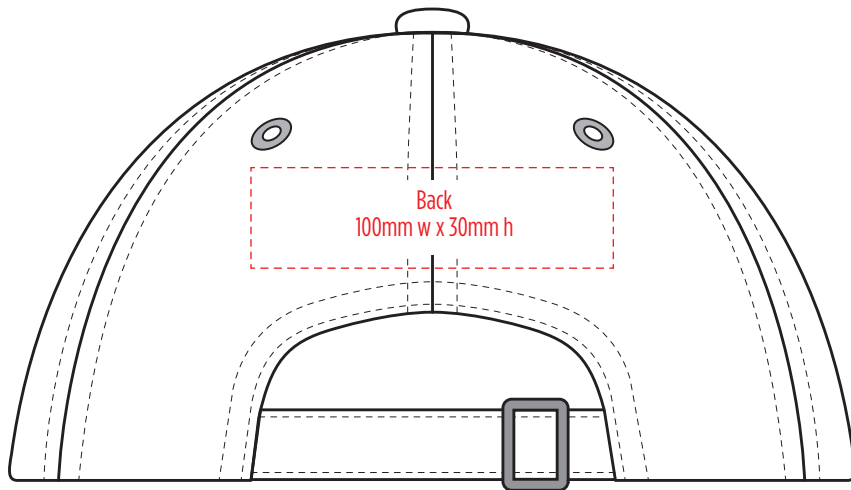

4289

COLOURWAYS

COLOUR

NOTE:
The maximum decoration area is a guide only and is greatly dependant on the logo shape.

EMBROIDERY

NOTE:
The maximum decoration area is a guide only and is greatly dependant on the logo shape.

NOTE:
The maximum decoration area is a guide only and is greatly dependant on the logo shape.

SUPASUB / SUPAETCH / SUPAFLEX

[PATCH MUST BE AT LEAST 25MM X 25MM]

4289

FABRIC SWATCH

AQUA/WHITE		PMS Process Blue C		WHITE
BLACK/AQUA		BLACK		PMS Process Blue C
BLACK/GOLD		BLACK		PMS 130 C
BLACK/GREY		BLACK		PMS Cool Grey 8 C
BLACK/ORANGE		BLACK		PMS 1585 C
BLACK/RED		BLACK		PMS 186 C
BLACK/ROYAL		BLACK		PMS 287 C
BLACK/WHITE		BLACK		WHITE
BOTTLE/GOLD		PMS 5535 C		PMS 130 C
BOTTLE/WHITE		PMS 5535 C		WHITE
GREY/BLACK		PMS Cool Grey 8 C		BLACK
GREY/WHITE		PMS Cool Grey 8 C		WHITE
LIME/BLACK		PMS 7741 C		BLACK
MAROON/WHITE		PMS 690 C		WHITE
NAVY/GOLD		PMS 2965 C		PMS 130 C
NAVY/ORANGE		PMS 2965 C		PMS 1585 C
NAVY/RED		PMS 2965 C		PMS 186 C
NAVY/WHITE		PMS 2965 C		WHITE
ORANGE/BLACK		PMS 1585 C		BLACK
PINK/WHITE		PMS 204 C		WHITE
PURPLE/WHITE		PMS 268 C		WHITE
RED/WHITE		PMS 186 C		WHITE
ROYAL/WHITE		PMS 287 C		WHITE
WHITE/BLACK		WHITE		BLACK
WHITE/NAVY		WHITE		PMS 2965 C
WHITE/RED		WHITE		PMS 186 C
WHITE/ROYAL		WHITE		PMS 287 C
YELLOW/BLACK		PMS 7404 C		BLACK