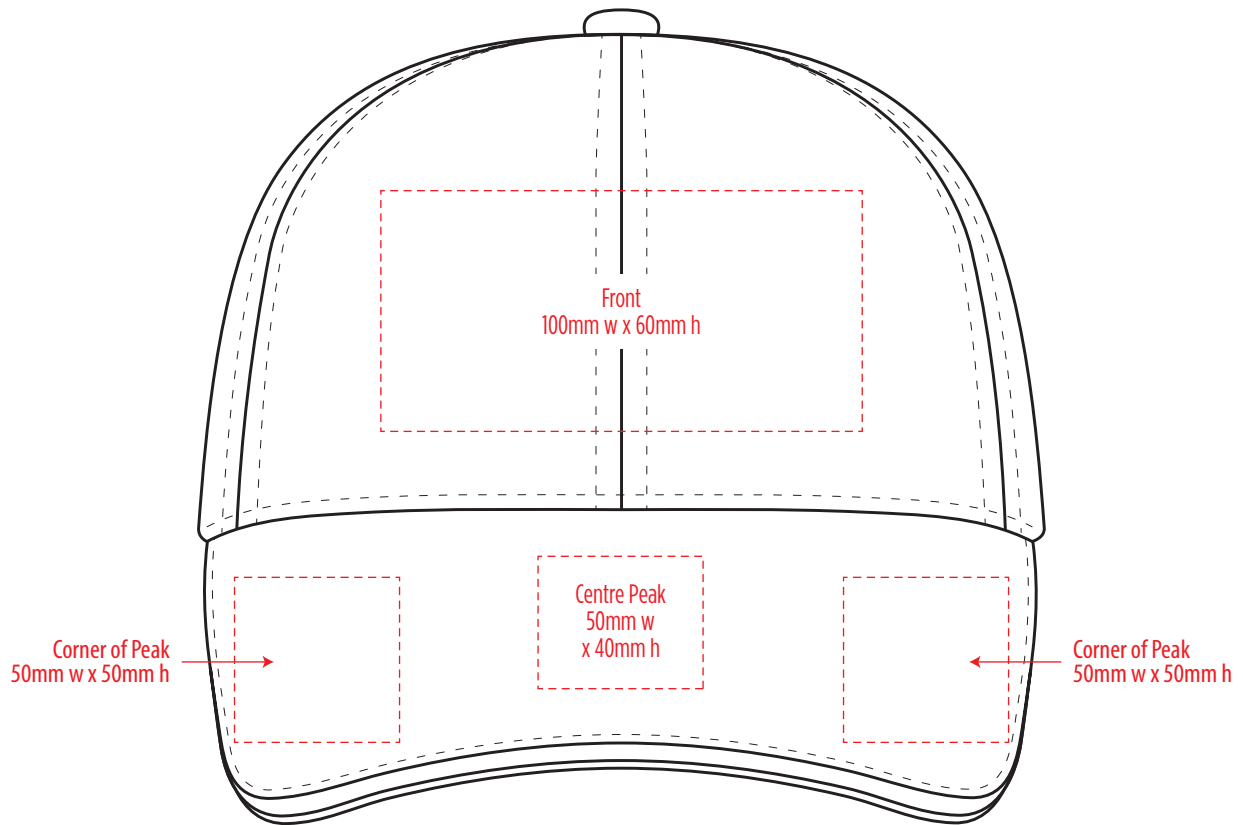

4289

COLOURWAYS

COLOUR

NOTE:
The maximum decoration area is a guide only and is greatly dependant on the logo shape.

EMBROIDERY

NOTE:
The maximum decoration area is a guide only and is greatly dependant on the logo shape.

NOTE:
The maximum decoration area is a guide only and is greatly dependant on the logo shape.

SUPASUB / SUPAETCH / SUPAFLEX

[PATCH MUST BE AT LEAST 25MM X 25MM]

4289

FABRIC SWATCH

AQUA/WHITE		PMS Process Blue C		WHITE
BLACK/AQUA		BLACK		PMS Process Blue C
BLACK/GOLD		BLACK		PMS 130 C
BLACK/GREY		BLACK		PMS Cool Grey 8 C
BLACK/ORANGE		BLACK		PMS 1585 C
BLACK/RED		BLACK		PMS 186 C
BLACK/ROYAL		BLACK		PMS 287 C
BLACK/WHITE		BLACK		WHITE
BOTTLE/GOLD		PMS 5535 C		PMS 130 C
BOTTLE/WHITE		PMS 5535 C		WHITE
GREY/BLACK		PMS Cool Grey 8 C		BLACK
GREY/WHITE		PMS Cool Grey 8 C		WHITE
LIME/BLACK		PMS 7741 C		BLACK
MAROON/WHITE		PMS 690 C		WHITE
NAVY/GOLD		PMS 2965 C		PMS 130 C
NAVY/ORANGE		PMS 2965 C		PMS 1585 C
NAVY/RED		PMS 2965 C		PMS 186 C
NAVY/WHITE		PMS 2965 C		WHITE
ORANGE/BLACK		PMS 1585 C		BLACK
PINK/WHITE		PMS 204 C		WHITE
PURPLE/WHITE		PMS 268 C		WHITE
RED/WHITE		PMS 186 C		WHITE
ROYAL/WHITE		PMS 287 C		WHITE
WHITE/BLACK		WHITE		BLACK
WHITE/NAVY		WHITE		PMS 2965 C
WHITE/RED		WHITE		PMS 186 C
WHITE/ROYAL		WHITE		PMS 287 C
YELLOW/BLACK		PMS 7404 C		BLACK