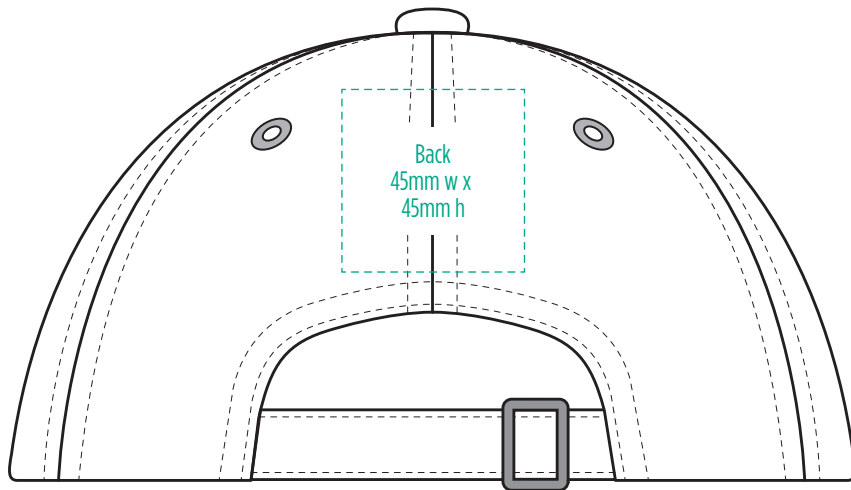

4289

COLOURWAYS

COLOUR

NOTE:
The maximum decoration area is a guide only and is greatly dependant on the logo shape.

EMBROIDERY

NOTE:
The maximum decoration area is a guide only and is greatly dependant on the logo shape.

NOTE:
The maximum decoration area is a guide only and is greatly dependant on the logo shape.

SUPASUB / SUPAETCH / SUPAFLEX

[PATCH MUST BE AT LEAST 25MM X 25MM]

4289

FABRIC SWATCH

AQUA/WHITE		PMS Process Blue C		WHITE
BLACK/AQUA		BLACK		PMS Process Blue C
BLACK/GOLD		BLACK		PMS 130 C
BLACK/GREY		BLACK		PMS Cool Grey 8 C
BLACK/ORANGE		BLACK		PMS 1585 C
BLACK/RED		BLACK		PMS 186 C
BLACK/ROYAL		BLACK		PMS 287 C
BLACK/WHITE		BLACK		WHITE
BOTTLE/GOLD		PMS 5535 C		PMS 130 C
BOTTLE/WHITE		PMS 5535 C		WHITE
GREY/BLACK		PMS Cool Grey 8 C		BLACK
GREY/WHITE		PMS Cool Grey 8 C		WHITE
LIME/BLACK		PMS 7741 C		BLACK
MAROON/WHITE		PMS 690 C		WHITE
NAVY/GOLD		PMS 2965 C		PMS 130 C
NAVY/ORANGE		PMS 2965 C		PMS 1585 C
NAVY/RED		PMS 2965 C		PMS 186 C
NAVY/WHITE		PMS 2965 C		WHITE
ORANGE/BLACK		PMS 1585 C		BLACK
PINK/WHITE		PMS 204 C		WHITE
PURPLE/WHITE		PMS 268 C		WHITE
RED/WHITE		PMS 186 C		WHITE
ROYAL/WHITE		PMS 287 C		WHITE
WHITE/BLACK		WHITE		BLACK
WHITE/NAVY		WHITE		PMS 2965 C
WHITE/RED		WHITE		PMS 186 C
WHITE/ROYAL		WHITE		PMS 287 C
YELLOW/BLACK		PMS 7404 C		BLACK