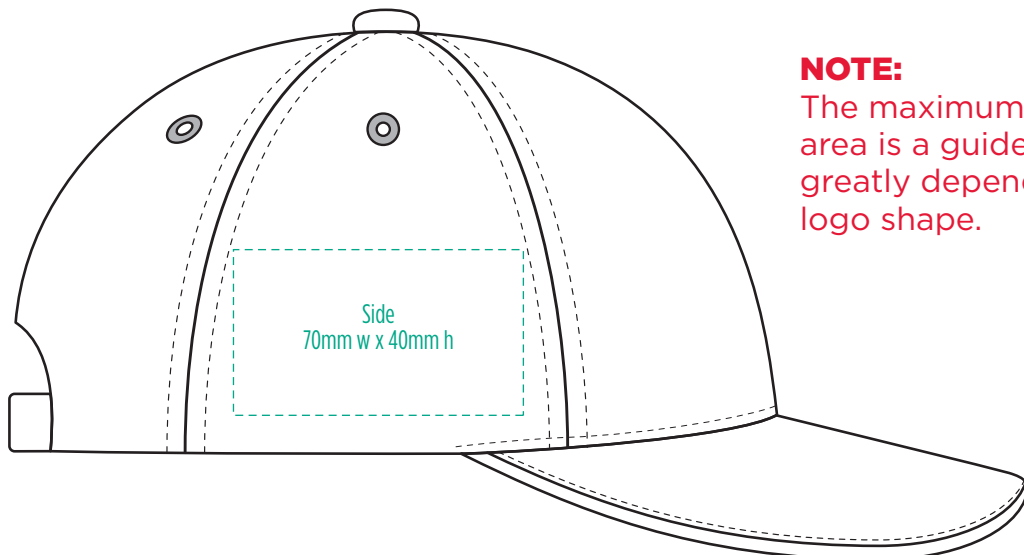

4289

COLOURWAYS

COLOUR

NOTE:
The maximum decoration area is a guide only and is greatly dependant on the logo shape.

EMBROIDERY

NOTE:
The maximum decoration area is a guide only and is greatly dependant on the logo shape.

NOTE:
The maximum decoration area is a guide only and is greatly dependant on the logo shape.

SUPASUB / SUPAETCH / SUPAFLEX

[PATCH MUST BE AT LEAST 25MM X 25MM]

4289

FABRIC SWATCH

AQUA/WHITE		PMS Process Blue C		WHITE
BLACK/AQUA		BLACK		PMS Process Blue C
BLACK/GOLD		BLACK		PMS 130 C
BLACK/GREY		BLACK		PMS Cool Grey 8 C
BLACK/ORANGE		BLACK		PMS 1585 C
BLACK/RED		BLACK		PMS 186 C
BLACK/ROYAL		BLACK		PMS 287 C
BLACK/WHITE		BLACK		WHITE
BOTTLE/GOLD		PMS 5535 C		PMS 130 C
BOTTLE/WHITE		PMS 5535 C		WHITE
GREY/BLACK		PMS Cool Grey 8 C		BLACK
GREY/WHITE		PMS Cool Grey 8 C		WHITE
LIME/BLACK		PMS 7741 C		BLACK
MAROON/WHITE		PMS 690 C		WHITE
NAVY/GOLD		PMS 2965 C		PMS 130 C
NAVY/ORANGE		PMS 2965 C		PMS 1585 C
NAVY/RED		PMS 2965 C		PMS 186 C
NAVY/WHITE		PMS 2965 C		WHITE
ORANGE/BLACK		PMS 1585 C		BLACK
PINK/WHITE		PMS 204 C		WHITE
PURPLE/WHITE		PMS 268 C		WHITE
RED/WHITE		PMS 186 C		WHITE
ROYAL/WHITE		PMS 287 C		WHITE
WHITE/BLACK		WHITE		BLACK
WHITE/NAVY		WHITE		PMS 2965 C
WHITE/RED		WHITE		PMS 186 C
WHITE/ROYAL		WHITE		PMS 287 C
YELLOW/BLACK		PMS 7404 C		BLACK