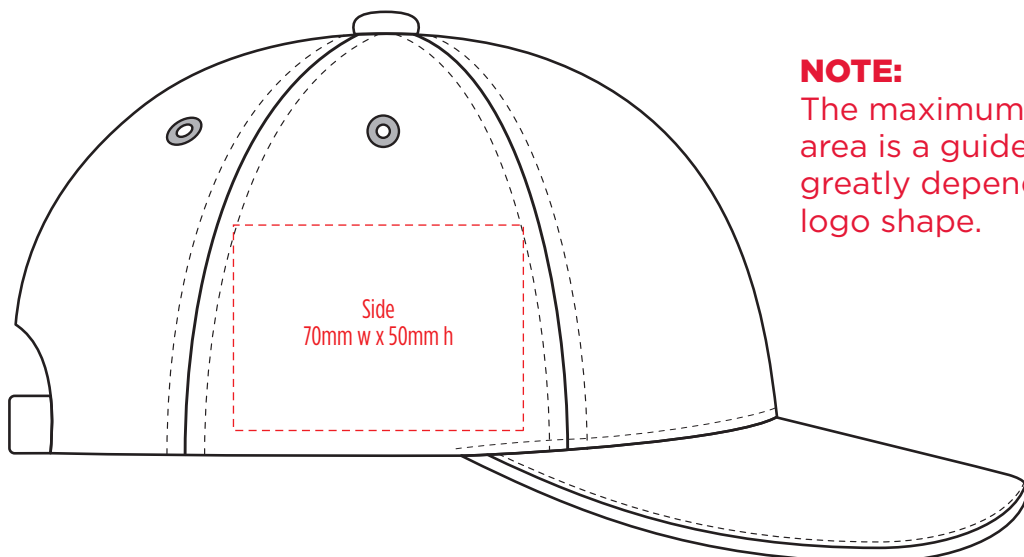

4289

COLOURWAYS

COLOUR

NOTE:
The maximum decoration area is a guide only and is greatly dependant on the logo shape.

EMBROIDERY

NOTE:
The maximum decoration area is a guide only and is greatly dependant on the logo shape.

NOTE:
The maximum decoration area is a guide only and is greatly dependant on the logo shape.

SUPASUB / SUPAETCH / SUPAFLEX

[PATCH MUST BE AT LEAST 25MM X 25MM]

4289

FABRIC SWATCH

AQUA/WHITE		PMS Process Blue C		WHITE
BLACK/AQUA		BLACK		PMS Process Blue C
BLACK/GOLD		BLACK		PMS 130 C
BLACK/GREY		BLACK		PMS Cool Grey 8 C
BLACK/ORANGE		BLACK		PMS 1585 C
BLACK/RED		BLACK		PMS 186 C
BLACK/ROYAL		BLACK		PMS 287 C
BLACK/WHITE		BLACK		WHITE
BOTTLE/GOLD		PMS 5535 C		PMS 130 C
BOTTLE/WHITE		PMS 5535 C		WHITE
GREY/BLACK		PMS Cool Grey 8 C		BLACK
GREY/WHITE		PMS Cool Grey 8 C		WHITE
LIME/BLACK		PMS 7741 C		BLACK
MAROON/WHITE		PMS 690 C		WHITE
NAVY/GOLD		PMS 2965 C		PMS 130 C
NAVY/ORANGE		PMS 2965 C		PMS 1585 C
NAVY/RED		PMS 2965 C		PMS 186 C
NAVY/WHITE		PMS 2965 C		WHITE
ORANGE/BLACK		PMS 1585 C		BLACK
PINK/WHITE		PMS 204 C		WHITE
PURPLE/WHITE		PMS 268 C		WHITE
RED/WHITE		PMS 186 C		WHITE
ROYAL/WHITE		PMS 287 C		WHITE
WHITE/BLACK		WHITE		BLACK
WHITE/NAVY		WHITE		PMS 2965 C
WHITE/RED		WHITE		PMS 186 C
WHITE/ROYAL		WHITE		PMS 287 C
YELLOW/BLACK		PMS 7404 C		BLACK