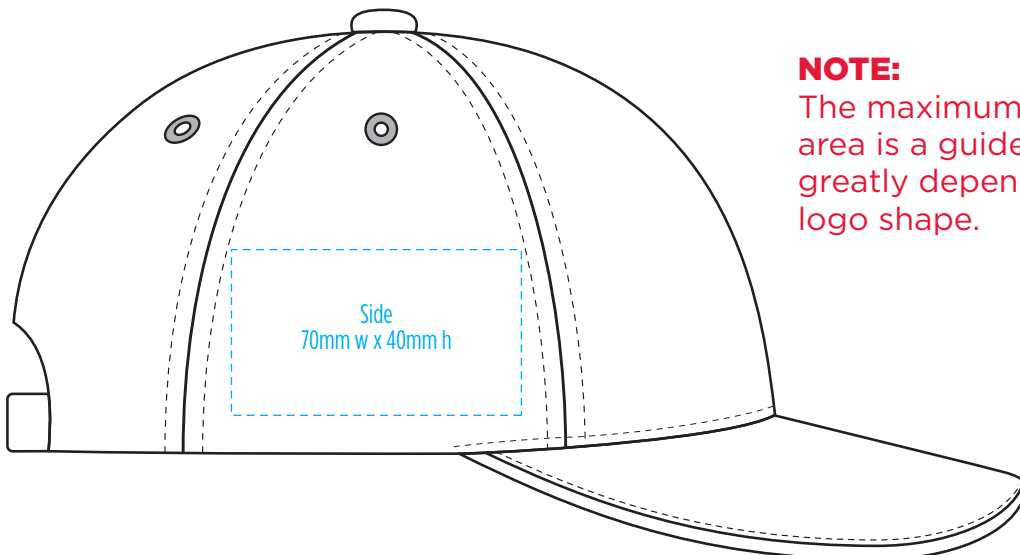

4289

COLOURWAYS

COLOUR

NOTE:
The maximum decoration area is a guide only and is greatly dependant on the logo shape.

EMBROIDERY

NOTE:
The maximum decoration area is a guide only and is greatly dependant on the logo shape.

NOTE:
The maximum decoration area is a guide only and is greatly dependant on the logo shape.

SUPASUB / SUPAETCH / SUPAFLEX

[PATCH MUST BE AT LEAST 25MM X 25MM]

4289

FABRIC SWATCH

AQUA/WHITE		PMS Process Blue C		WHITE
BLACK/AQUA		BLACK		PMS Process Blue C
BLACK/GOLD		BLACK		PMS 130 C
BLACK/GREY		BLACK		PMS Cool Grey 8 C
BLACK/ORANGE		BLACK		PMS 1585 C
BLACK/RED		BLACK		PMS 186 C
BLACK/ROYAL		BLACK		PMS 287 C
BLACK/WHITE		BLACK		WHITE
BOTTLE/GOLD		PMS 5535 C		PMS 130 C
BOTTLE/WHITE		PMS 5535 C		WHITE
GREY/BLACK		PMS Cool Grey 8 C		BLACK
GREY/WHITE		PMS Cool Grey 8 C		WHITE
LIME/BLACK		PMS 7741 C		BLACK
MAROON/WHITE		PMS 690 C		WHITE
NAVY/GOLD		PMS 2965 C		PMS 130 C
NAVY/ORANGE		PMS 2965 C		PMS 1585 C
NAVY/RED		PMS 2965 C		PMS 186 C
NAVY/WHITE		PMS 2965 C		WHITE
ORANGE/BLACK		PMS 1585 C		BLACK
PINK/WHITE		PMS 204 C		WHITE
PURPLE/WHITE		PMS 268 C		WHITE
RED/WHITE		PMS 186 C		WHITE
ROYAL/WHITE		PMS 287 C		WHITE
WHITE/BLACK		WHITE		BLACK
WHITE/NAVY		WHITE		PMS 2965 C
WHITE/RED		WHITE		PMS 186 C
WHITE/ROYAL		WHITE		PMS 287 C
YELLOW/BLACK		PMS 7404 C		BLACK