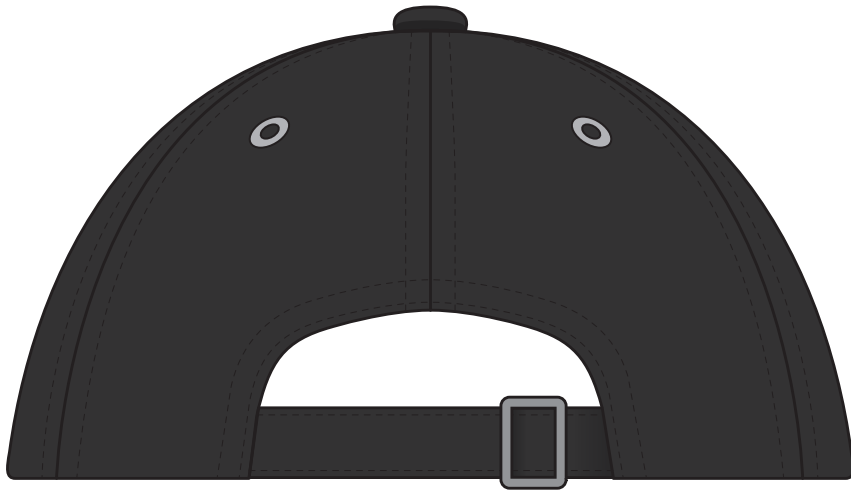

4289

COLOURWAYS

COLOUR

NOTE:
The maximum decoration area is a guide only and is greatly dependant on the logo shape.

EMBROIDERY

NOTE:
The maximum decoration area is a guide only and is greatly dependant on the logo shape.

NOTE:
The maximum decoration area is a guide only and is greatly dependant on the logo shape.

SUPASUB / SUPAETCH / SUPAFLEX

[PATCH MUST BE AT LEAST 25MM X 25MM]

4289

FABRIC SWATCH

AQUA/WHITE		PMS Process Blue C		WHITE
BLACK/AQUA		BLACK		PMS Process Blue C
BLACK/GOLD		BLACK		PMS 130 C
BLACK/GREY		BLACK		PMS Cool Grey 8 C
BLACK/ORANGE		BLACK		PMS 1585 C
BLACK/RED		BLACK		PMS 186 C
BLACK/ROYAL		BLACK		PMS 287 C
BLACK/WHITE		BLACK		WHITE
BOTTLE/GOLD		PMS 5535 C		PMS 130 C
BOTTLE/WHITE		PMS 5535 C		WHITE
GREY/BLACK		PMS Cool Grey 8 C		BLACK
GREY/WHITE		PMS Cool Grey 8 C		WHITE
LIME/BLACK		PMS 7741 C		BLACK
MAROON/WHITE		PMS 690 C		WHITE
NAVY/GOLD		PMS 2965 C		PMS 130 C
NAVY/ORANGE		PMS 2965 C		PMS 1585 C
NAVY/RED		PMS 2965 C		PMS 186 C
NAVY/WHITE		PMS 2965 C		WHITE
ORANGE/BLACK		PMS 1585 C		BLACK
PINK/WHITE		PMS 204 C		WHITE
PURPLE/WHITE		PMS 268 C		WHITE
RED/WHITE		PMS 186 C		WHITE
ROYAL/WHITE		PMS 287 C		WHITE
WHITE/BLACK		WHITE		BLACK
WHITE/NAVY		WHITE		PMS 2965 C
WHITE/RED		WHITE		PMS 186 C
WHITE/ROYAL		WHITE		PMS 287 C
YELLOW/BLACK		PMS 7404 C		BLACK