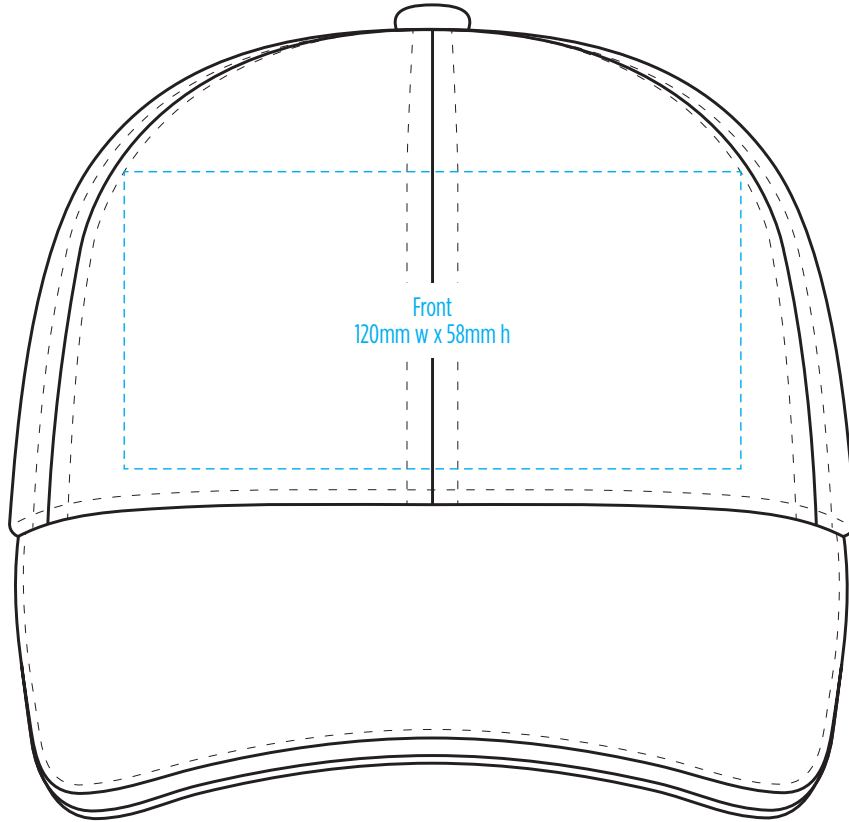

4289

COLOURWAYS

COLOUR

NOTE:
The maximum decoration area is a guide only and is greatly dependant on the logo shape.

EMBROIDERY

NOTE:
The maximum decoration area is a guide only and is greatly dependant on the logo shape.

NOTE:
The maximum decoration area is a guide only and is greatly dependant on the logo shape.

SUPASUB / SUPAETCH / SUPAFLEX

[PATCH MUST BE AT LEAST 25MM X 25MM]

4289

FABRIC SWATCH

AQUA/WHITE		PMS Process Blue C		WHITE
BLACK/AQUA		BLACK		PMS Process Blue C
BLACK/GOLD		BLACK		PMS 130 C
BLACK/GREY		BLACK		PMS Cool Grey 8 C
BLACK/ORANGE		BLACK		PMS 1585 C
BLACK/RED		BLACK		PMS 186 C
BLACK/ROYAL		BLACK		PMS 287 C
BLACK/WHITE		BLACK		WHITE
BOTTLE/GOLD		PMS 5535 C		PMS 130 C
BOTTLE/WHITE		PMS 5535 C		WHITE
GREY/BLACK		PMS Cool Grey 8 C		BLACK
GREY/WHITE		PMS Cool Grey 8 C		WHITE
LIME/BLACK		PMS 7741 C		BLACK
MAROON/WHITE		PMS 690 C		WHITE
NAVY/GOLD		PMS 2965 C		PMS 130 C
NAVY/ORANGE		PMS 2965 C		PMS 1585 C
NAVY/RED		PMS 2965 C		PMS 186 C
NAVY/WHITE		PMS 2965 C		WHITE
ORANGE/BLACK		PMS 1585 C		BLACK
PINK/WHITE		PMS 204 C		WHITE
PURPLE/WHITE		PMS 268 C		WHITE
RED/WHITE		PMS 186 C		WHITE
ROYAL/WHITE		PMS 287 C		WHITE
WHITE/BLACK		WHITE		BLACK
WHITE/NAVY		WHITE		PMS 2965 C
WHITE/RED		WHITE		PMS 186 C
WHITE/ROYAL		WHITE		PMS 287 C
YELLOW/BLACK		PMS 7404 C		BLACK