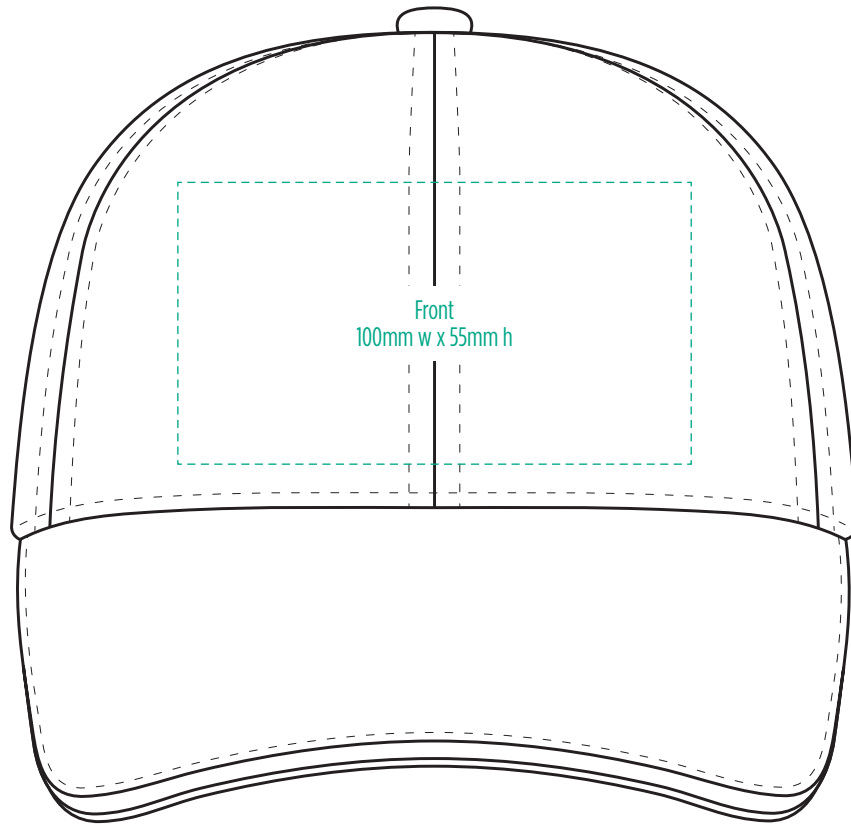

4289

COLOURWAYS

COLOUR

NOTE:
The maximum decoration area is a guide only and is greatly dependant on the logo shape.

EMBROIDERY

NOTE:
The maximum decoration area is a guide only and is greatly dependant on the logo shape.

NOTE:
The maximum decoration area is a guide only and is greatly dependant on the logo shape.

SUPASUB / SUPAETCH / SUPAFLEX

[PATCH MUST BE AT LEAST 25MM X 25MM]

4289

FABRIC SWATCH

AQUA/WHITE		PMS Process Blue C		WHITE
BLACK/AQUA		BLACK		PMS Process Blue C
BLACK/GOLD		BLACK		PMS 130 C
BLACK/GREY		BLACK		PMS Cool Grey 8 C
BLACK/ORANGE		BLACK		PMS 1585 C
BLACK/RED		BLACK		PMS 186 C
BLACK/ROYAL		BLACK		PMS 287 C
BLACK/WHITE		BLACK		WHITE
BOTTLE/GOLD		PMS 5535 C		PMS 130 C
BOTTLE/WHITE		PMS 5535 C		WHITE
GREY/BLACK		PMS Cool Grey 8 C		BLACK
GREY/WHITE		PMS Cool Grey 8 C		WHITE
LIME/BLACK		PMS 7741 C		BLACK
MAROON/WHITE		PMS 690 C		WHITE
NAVY/GOLD		PMS 2965 C		PMS 130 C
NAVY/ORANGE		PMS 2965 C		PMS 1585 C
NAVY/RED		PMS 2965 C		PMS 186 C
NAVY/WHITE		PMS 2965 C		WHITE
ORANGE/BLACK		PMS 1585 C		BLACK
PINK/WHITE		PMS 204 C		WHITE
PURPLE/WHITE		PMS 268 C		WHITE
RED/WHITE		PMS 186 C		WHITE
ROYAL/WHITE		PMS 287 C		WHITE
WHITE/BLACK		WHITE		BLACK
WHITE/NAVY		WHITE		PMS 2965 C
WHITE/RED		WHITE		PMS 186 C
WHITE/ROYAL		WHITE		PMS 287 C
YELLOW/BLACK		PMS 7404 C		BLACK