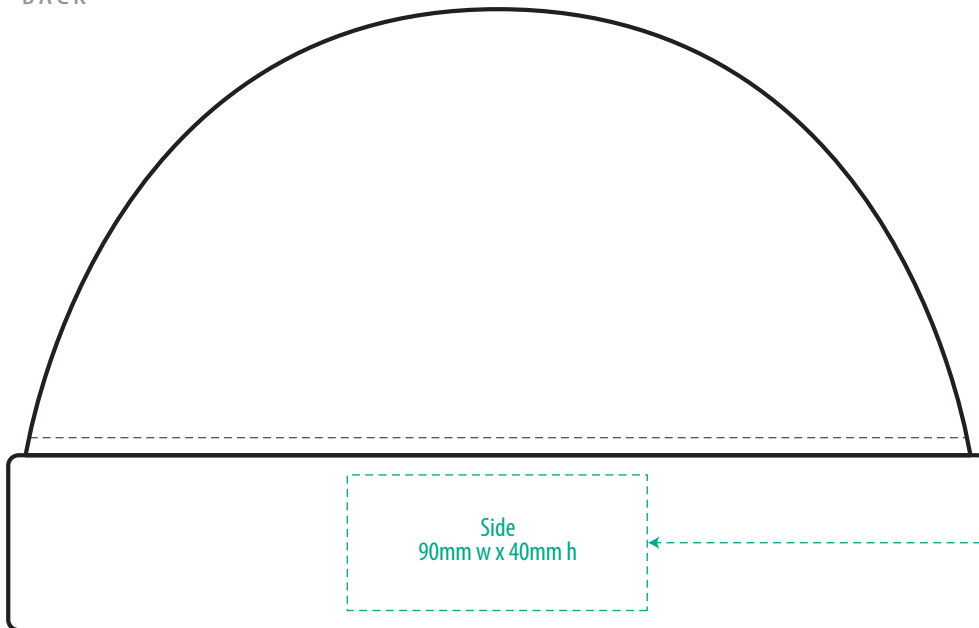

NOTE: The maximum decoration area is a guide only and is greatly dependant on the logo shape.

FRONT

BACK

Exact Supasub and Supaetch sizing is dependant on logo shape. Please discuss with your Account Manager if you require further guidance

NOTE: The maximum decoration area is a guide only and is greatly dependant on the logo shape.

SUPASUB / SUPAETCH / SUPAFLEX

[PATCH MUST BE AT LEAST 25MM X 25MM]

4292

FABRIC SWATCH

BLACK

BLACK

NAVY