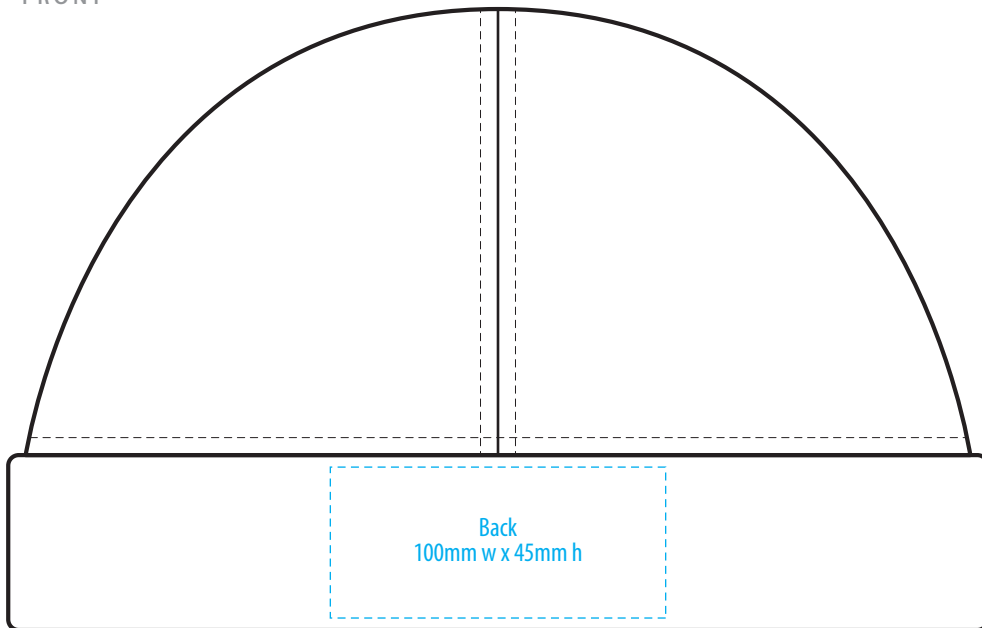

BACK

NOTE: The maximum decoration area is a guide only and is greatly dependant on the logo shape.