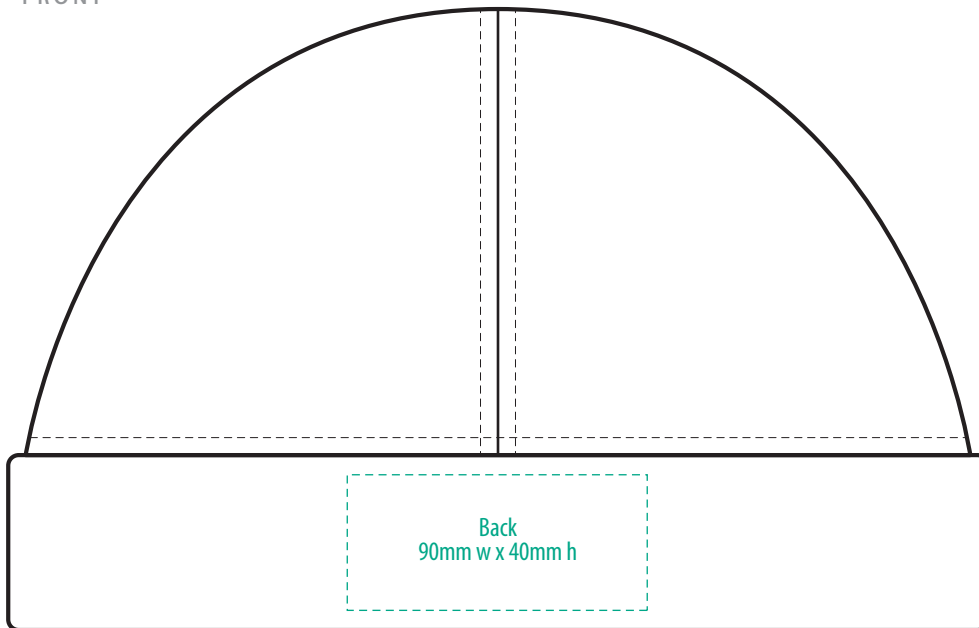

NOTE: The maximum decoration area is a guide only and is greatly dependant on the logo shape.

FRONT

BACK

Exact Supasub and Supaetch sizing is dependant on logo shape. Please discuss with your Account Manager if you require further guidance

NOTE: The maximum decoration area is a guide only and is greatly dependant on the logo shape.

SUPASUB / SUPAETCH / SUPAFLEX

[PATCH MUST BE AT LEAST 25MM X 25MM]

4292

FABRIC SWATCH

BLACK

BLACK

NAVY