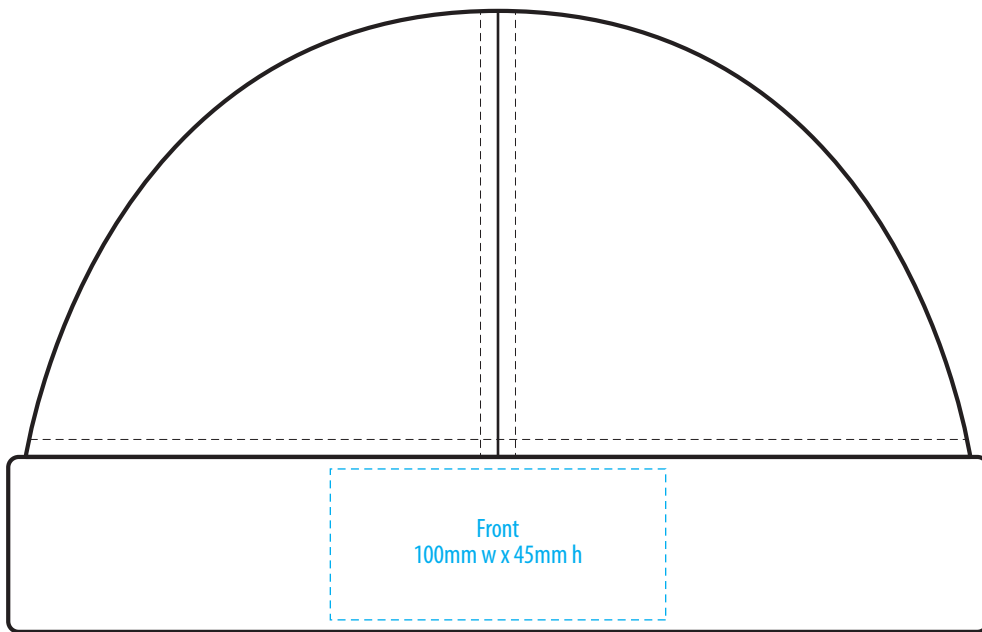

FRONT

NOTE: The maximum decoration area is a guide only and is greatly dependant on the logo shape.