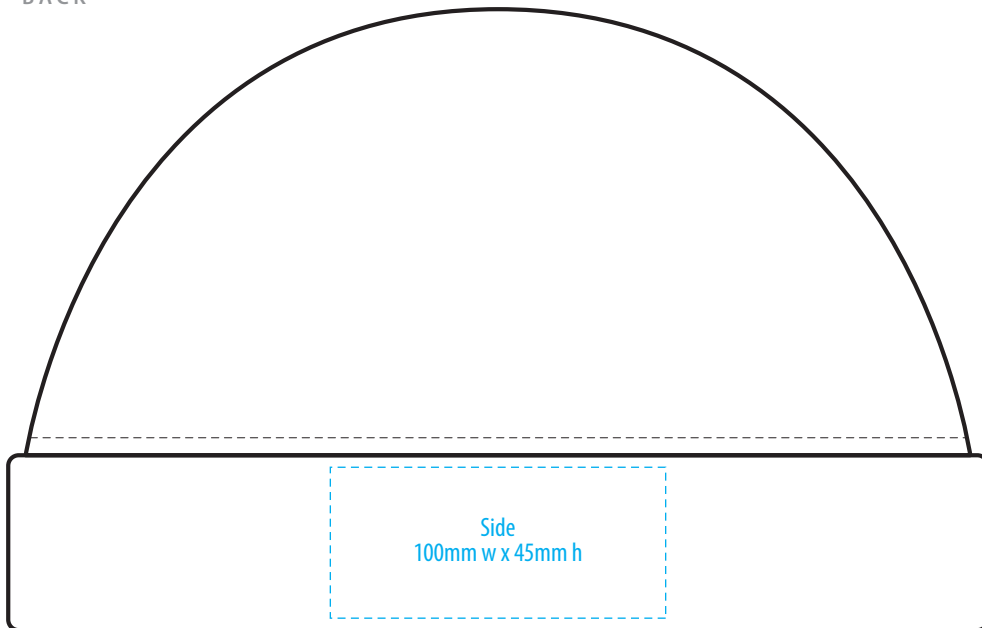

NOTE: The maximum decoration area is a guide only and is greatly dependant on the logo shape.

FRONT

BACK

Exact Supasub and Supaetch sizing is dependant on logo shape. Please discuss with your Account Manager if you require further guidance

NOTE: The maximum decoration area is a guide only and is greatly dependant on the logo shape.

SUPASUB / SUPAETCH / SUPAFLEX

[PATCH MUST BE AT LEAST 25MM X 25MM]

4292

FABRIC SWATCH

BLACK

BLACK

NAVY