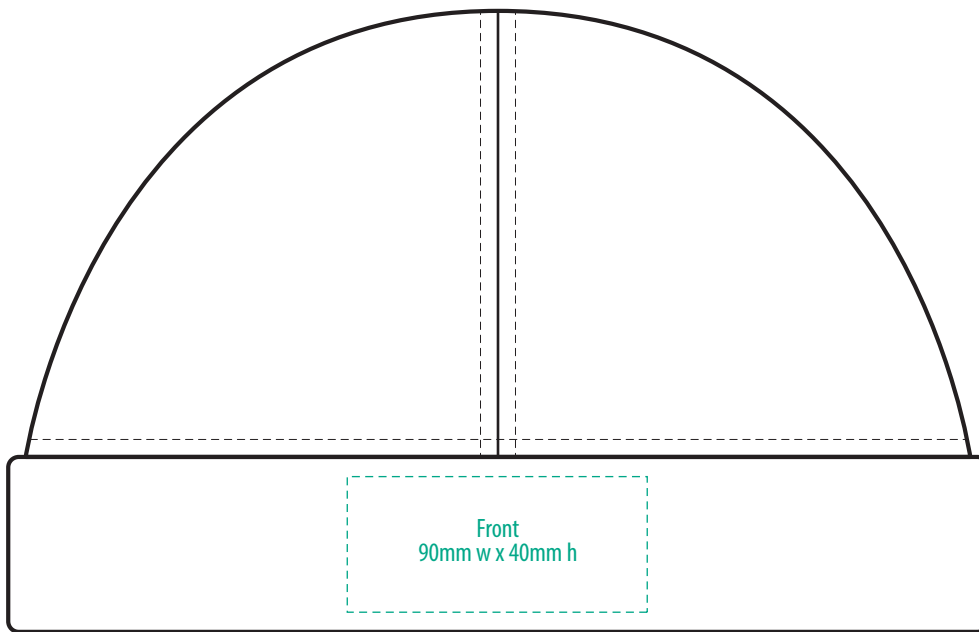

NOTE: The maximum decoration area is a guide only and is greatly dependant on the logo shape.

FRONT

BACK

Exact Supasub and Supaetch sizing is dependant on logo shape. Please discuss with your Account Manager if you require further guidance

NOTE: The maximum decoration area is a guide only and is greatly dependant on the logo shape.

SUPASUB / SUPAETCH / SUPAFLEX

[PATCH MUST BE AT LEAST 25MM X 25MM]

4292

FABRIC SWATCH

BLACK

BLACK

NAVY