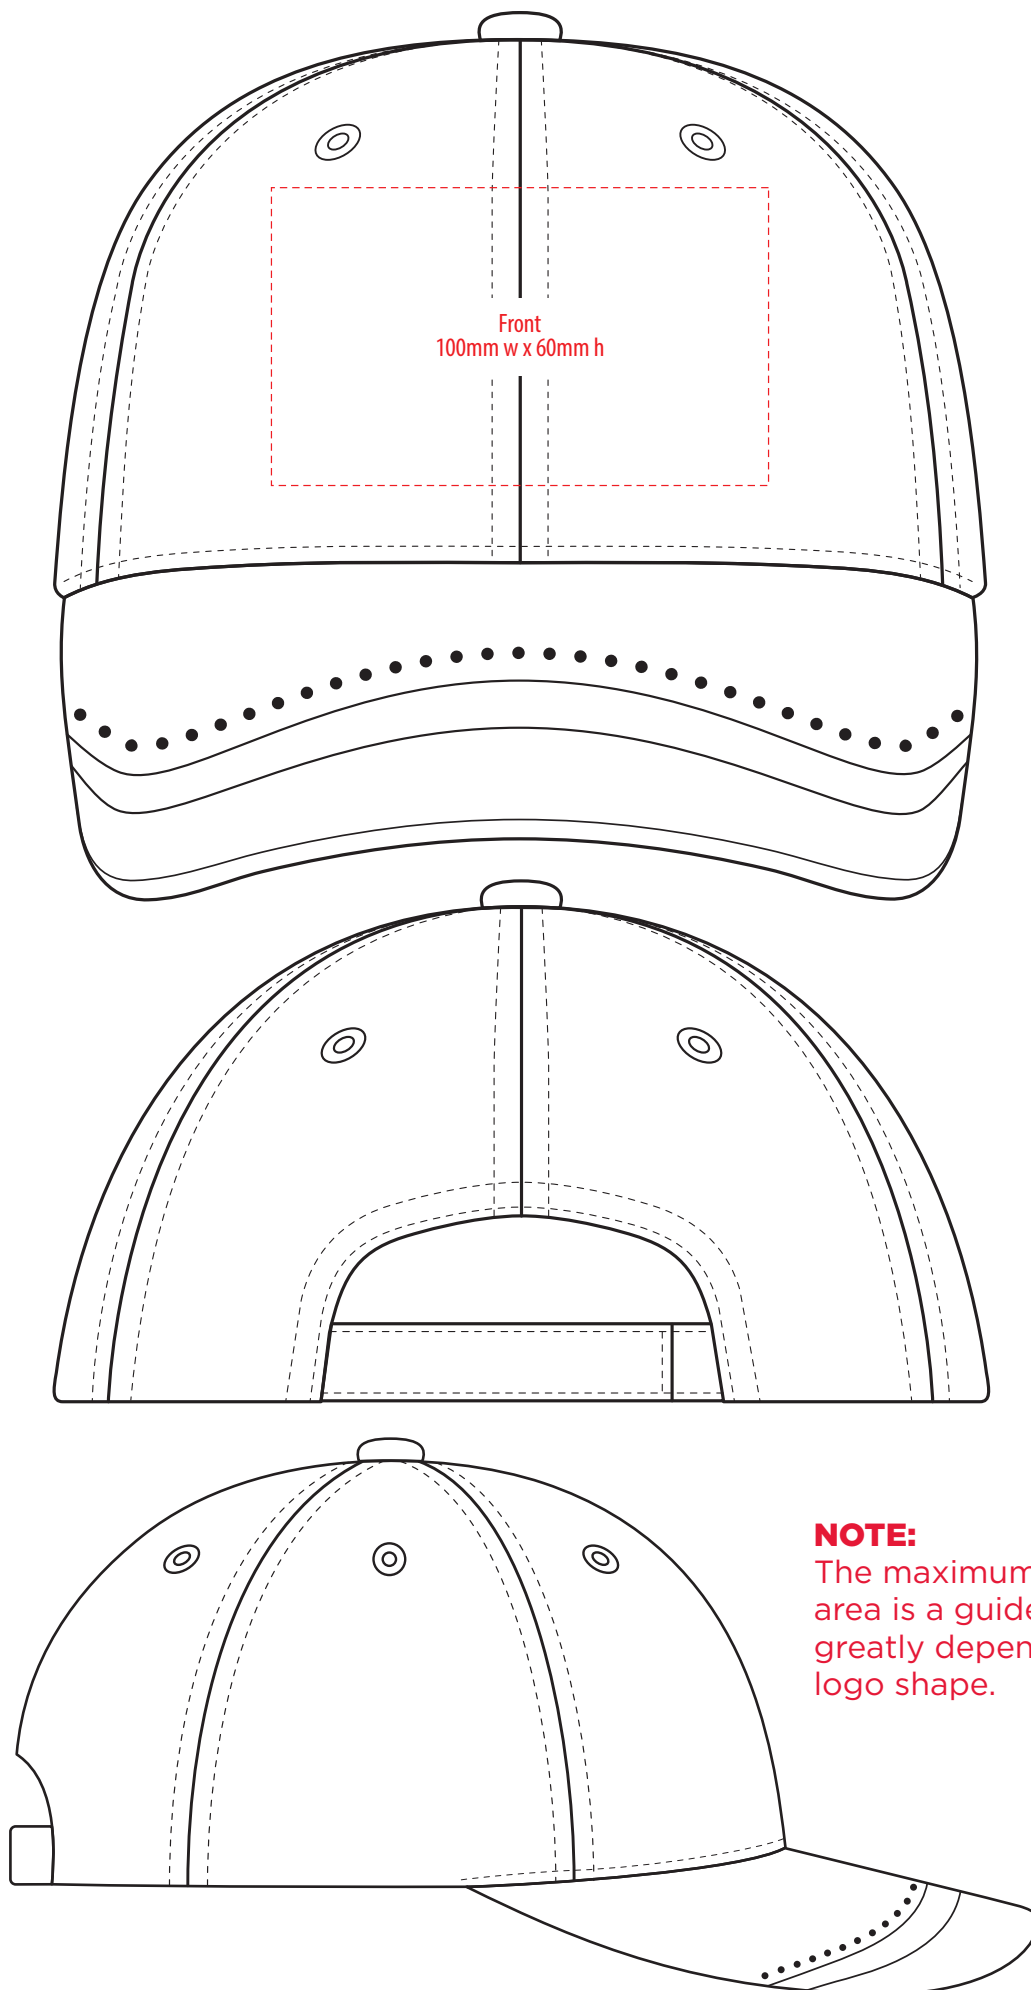

4354

COLOURWAYS

COLOUR

NOTE:
The maximum decoration area is a guide only and is greatly dependant on the logo shape.

NOTE:

The maximum decoration area is a guide only and is greatly dependant on the logo shape.

SUPASUB / SUPAETCH / SUPAFLEX

[PATCH MUST BE AT LEAST 25MM X 25MM]

4354

FABRIC SWATCH

BLACK/GOLD/RED

BLACK

PMS 130 C

PMS 186 C