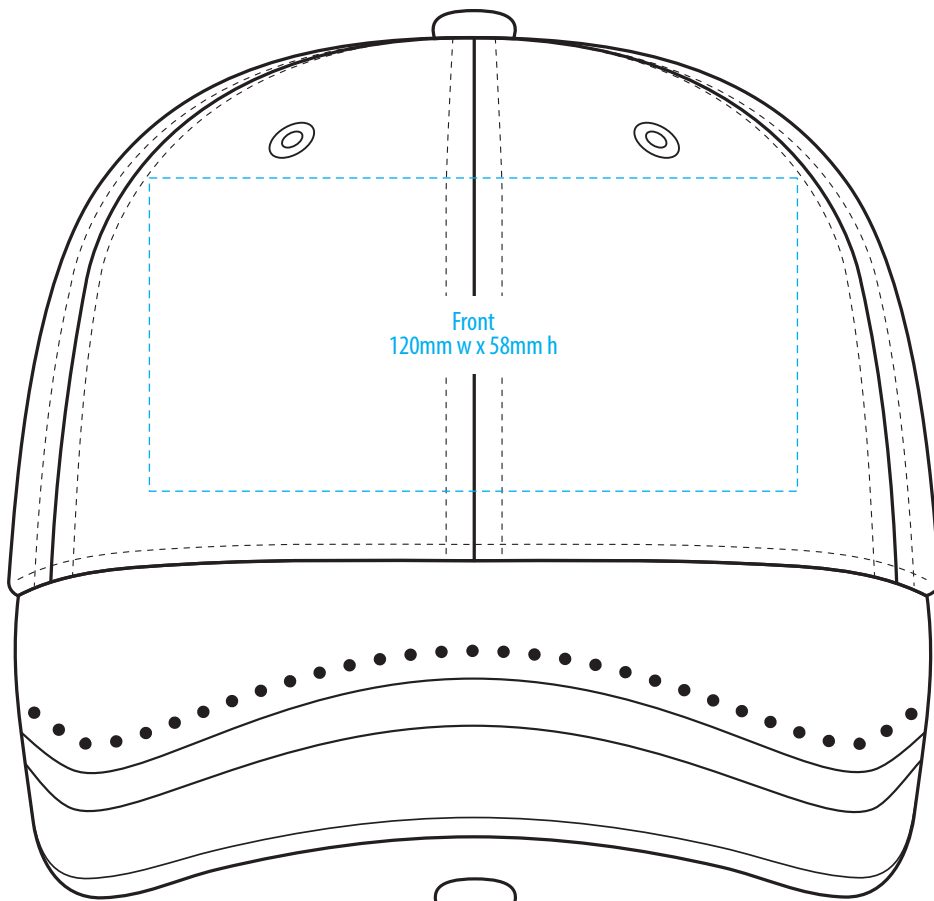

4354

COLOURWAYS

COLOUR

NOTE:
The maximum decoration area is a guide only and is greatly dependant on the logo shape.

NOTE:

The maximum decoration area is a guide only and is greatly dependant on the logo shape.

SUPASUB / SUPAETCH / SUPAFLEX

[PATCH MUST BE AT LEAST 25MM X 25MM]

4354

FABRIC SWATCH

BLACK/GOLD/RED

BLACK

PMS 130 C

PMS 186 C