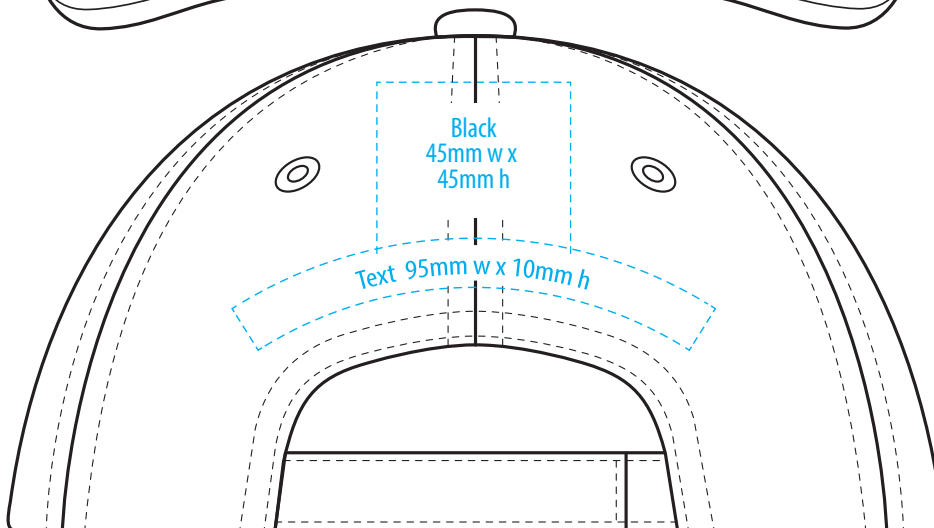

4354

COLOURWAYS

COLOUR

NOTE:
The maximum decoration area is a guide only and is greatly dependant on the logo shape.

NOTE:

The maximum decoration area is a guide only and is greatly dependant on the logo shape.

SUPASUB / SUPAETCH / SUPAFLEX

[PATCH MUST BE AT LEAST 25MM X 25MM]

4354

FABRIC SWATCH

BLACK/GOLD/RED

BLACK

PMS 130 C

PMS 186 C