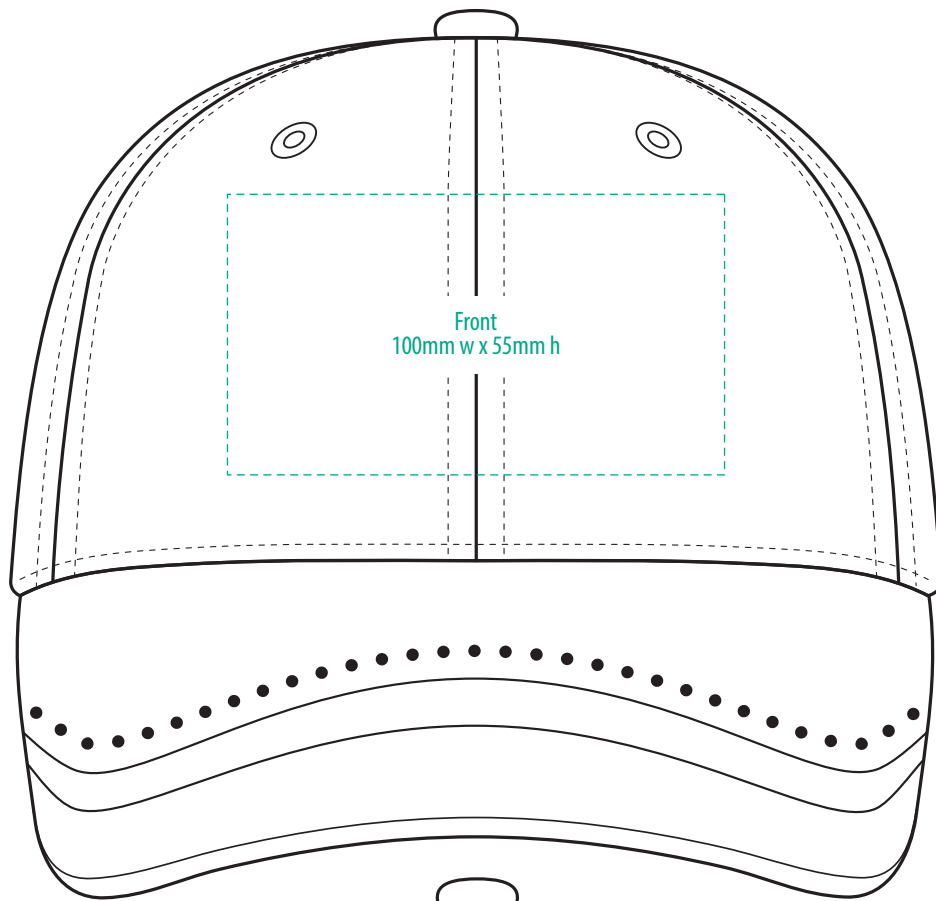

4354

COLOURWAYS

COLOUR

NOTE:
The maximum decoration area is a guide only and is greatly dependant on the logo shape.

NOTE:

The maximum decoration area is a guide only and is greatly dependant on the logo shape.

SUPASUB / SUPAETCH / SUPAFLEX

[PATCH MUST BE AT LEAST 25MM X 25MM]

4354

FABRIC SWATCH

BLACK/GOLD/RED

BLACK

PMS 130 C

PMS 186 C