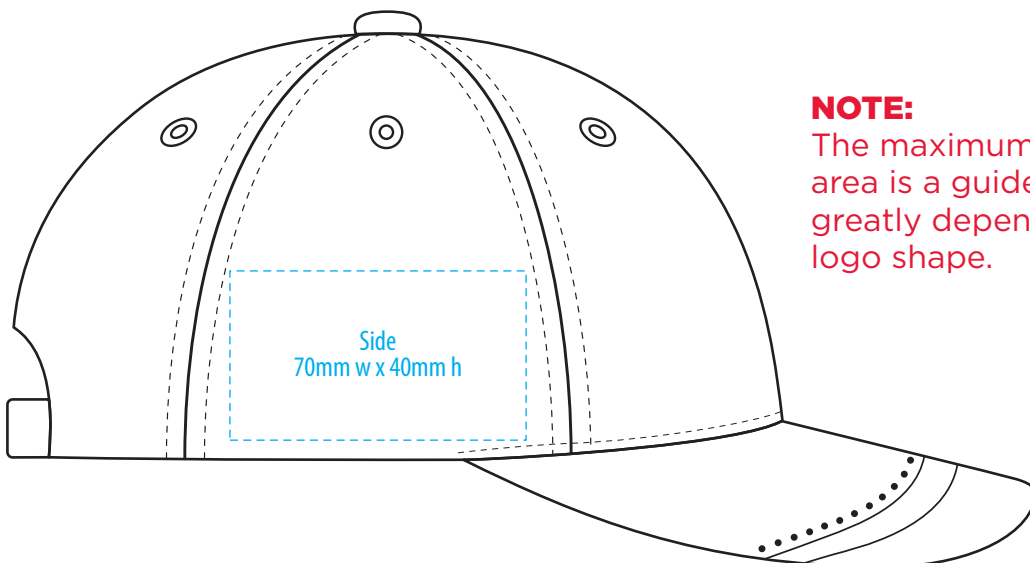

4354

COLOURWAYS

COLOUR

NOTE:
The maximum decoration area is a guide only and is greatly dependant on the logo shape.

NOTE:

The maximum decoration area is a guide only and is greatly dependant on the logo shape.

SUPASUB / SUPAETCH / SUPAFLEX

[PATCH MUST BE AT LEAST 25MM X 25MM]

4354

FABRIC SWATCH

BLACK/GOLD/RED

BLACK

PMS 130 C

PMS 186 C