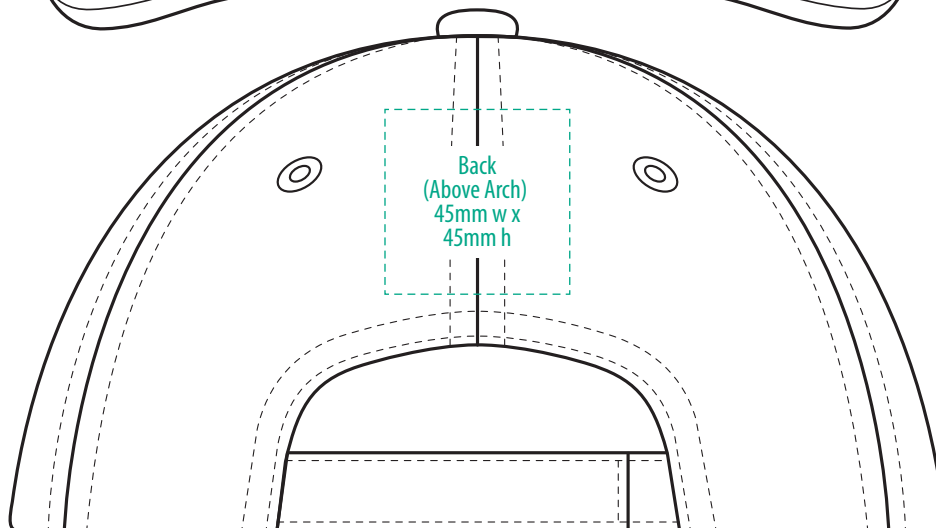

4354

COLOURWAYS

COLOUR

NOTE:
The maximum decoration area is a guide only and is greatly dependant on the logo shape.

NOTE:

The maximum decoration area is a guide only and is greatly dependant on the logo shape.

SUPASUB / SUPAETCH / SUPAFLEX

[PATCH MUST BE AT LEAST 25MM X 25MM]

4354

FABRIC SWATCH

BLACK/GOLD/RED

BLACK

PMS 130 C

PMS 186 C