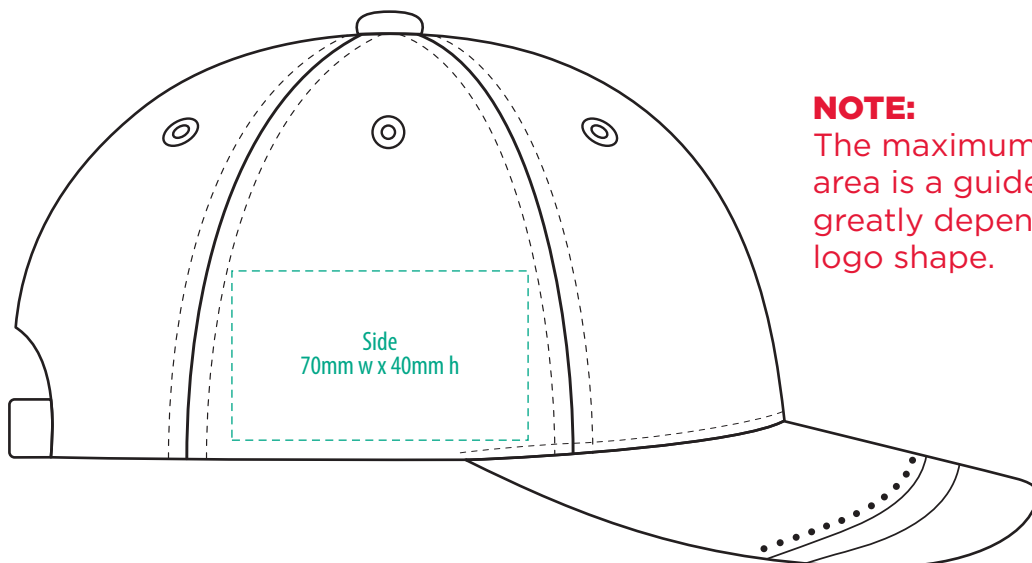

4354

COLOURWAYS

COLOUR

NOTE:
The maximum decoration area is a guide only and is greatly dependant on the logo shape.

NOTE:

The maximum decoration area is a guide only and is greatly dependant on the logo shape.

SUPASUB / SUPAETCH / SUPAFLEX

[PATCH MUST BE AT LEAST 25MM X 25MM]

4354

FABRIC SWATCH

BLACK/GOLD/RED

BLACK

PMS 130 C

PMS 186 C