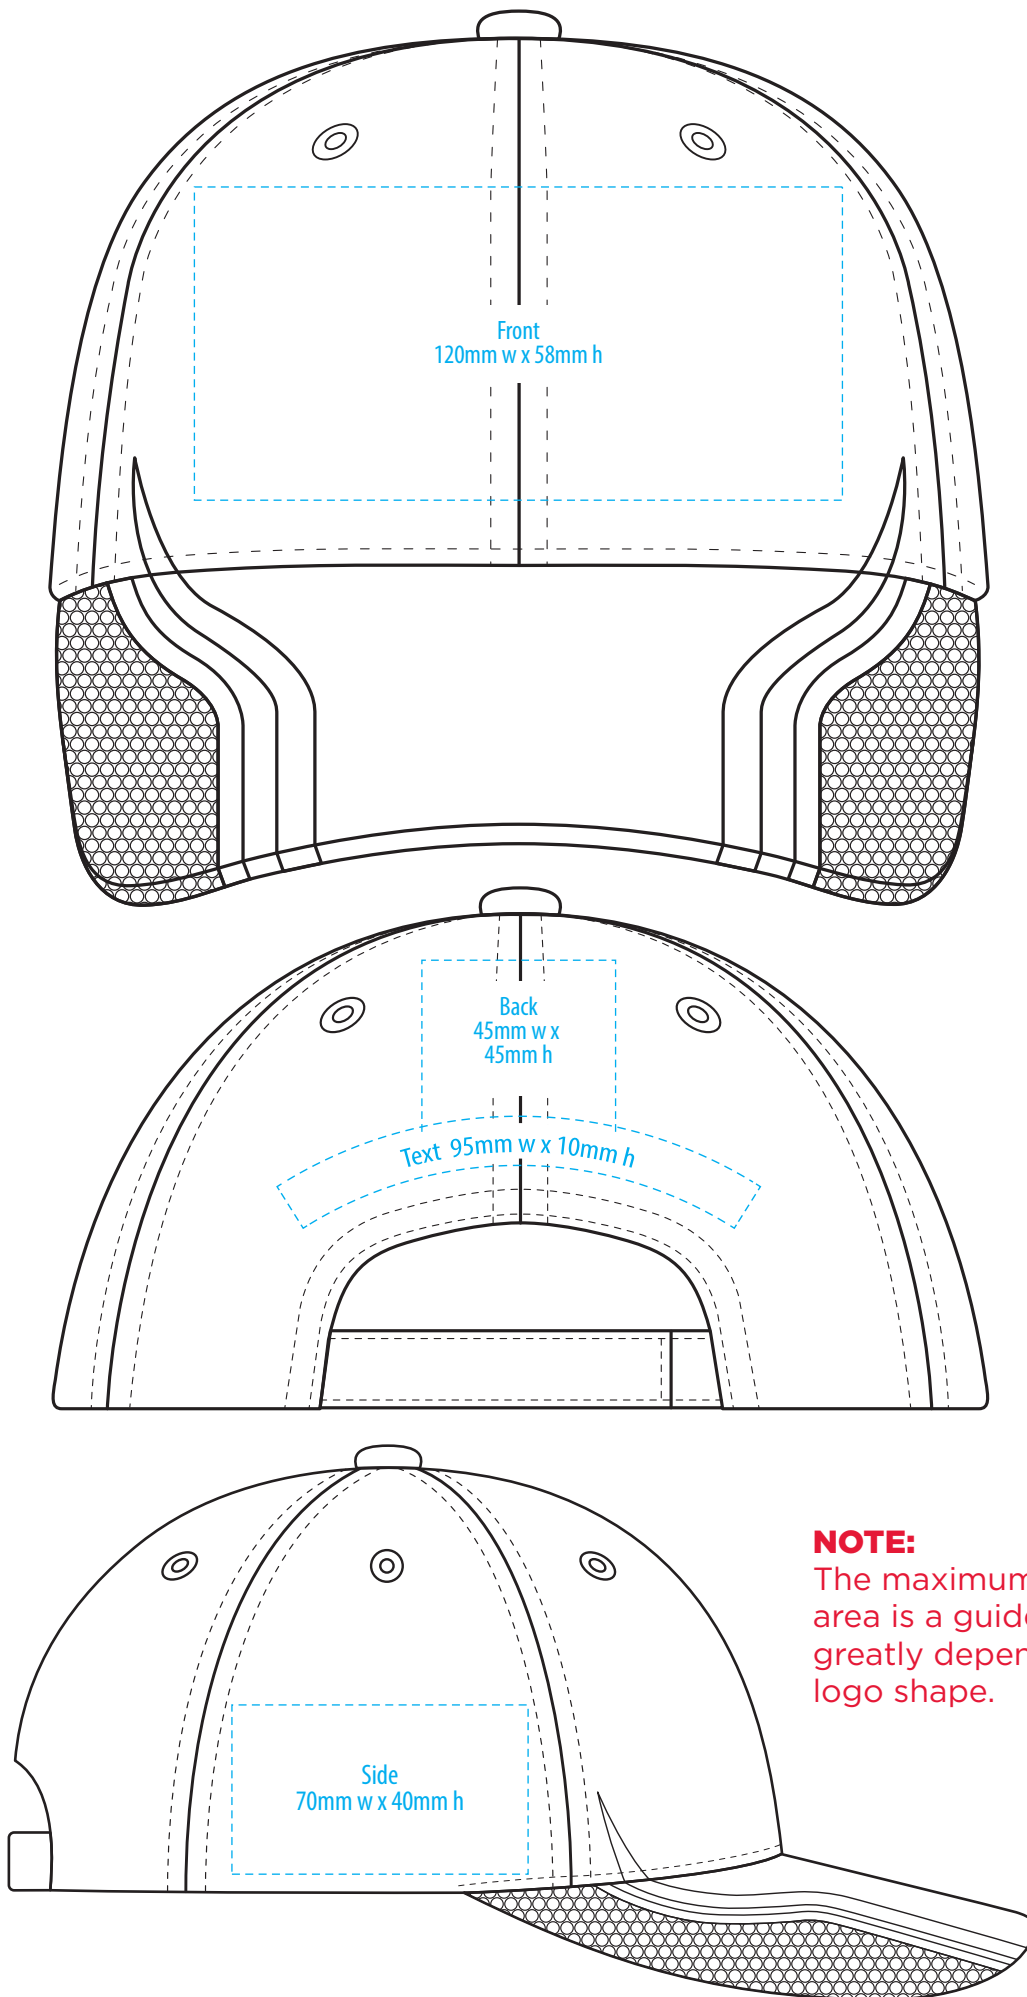

4361

COLOURWAYS

COLOUR

NOTE:
The maximum decoration area is a guide only and is greatly dependant on the logo shape.

NOTE:
The maximum decoration area is a guide only and is greatly dependant on the logo shape.

4361

NOTE:
The maximum decoration area is a guide only and is greatly dependant on the logo shape.

SUPASUB / SUPAETCH / SUPAFLEX

[PATCH MUST BE AT LEAST 25MM X 25MM]

4361

FABRIC SWATCH

BLACK/RED

BLACK