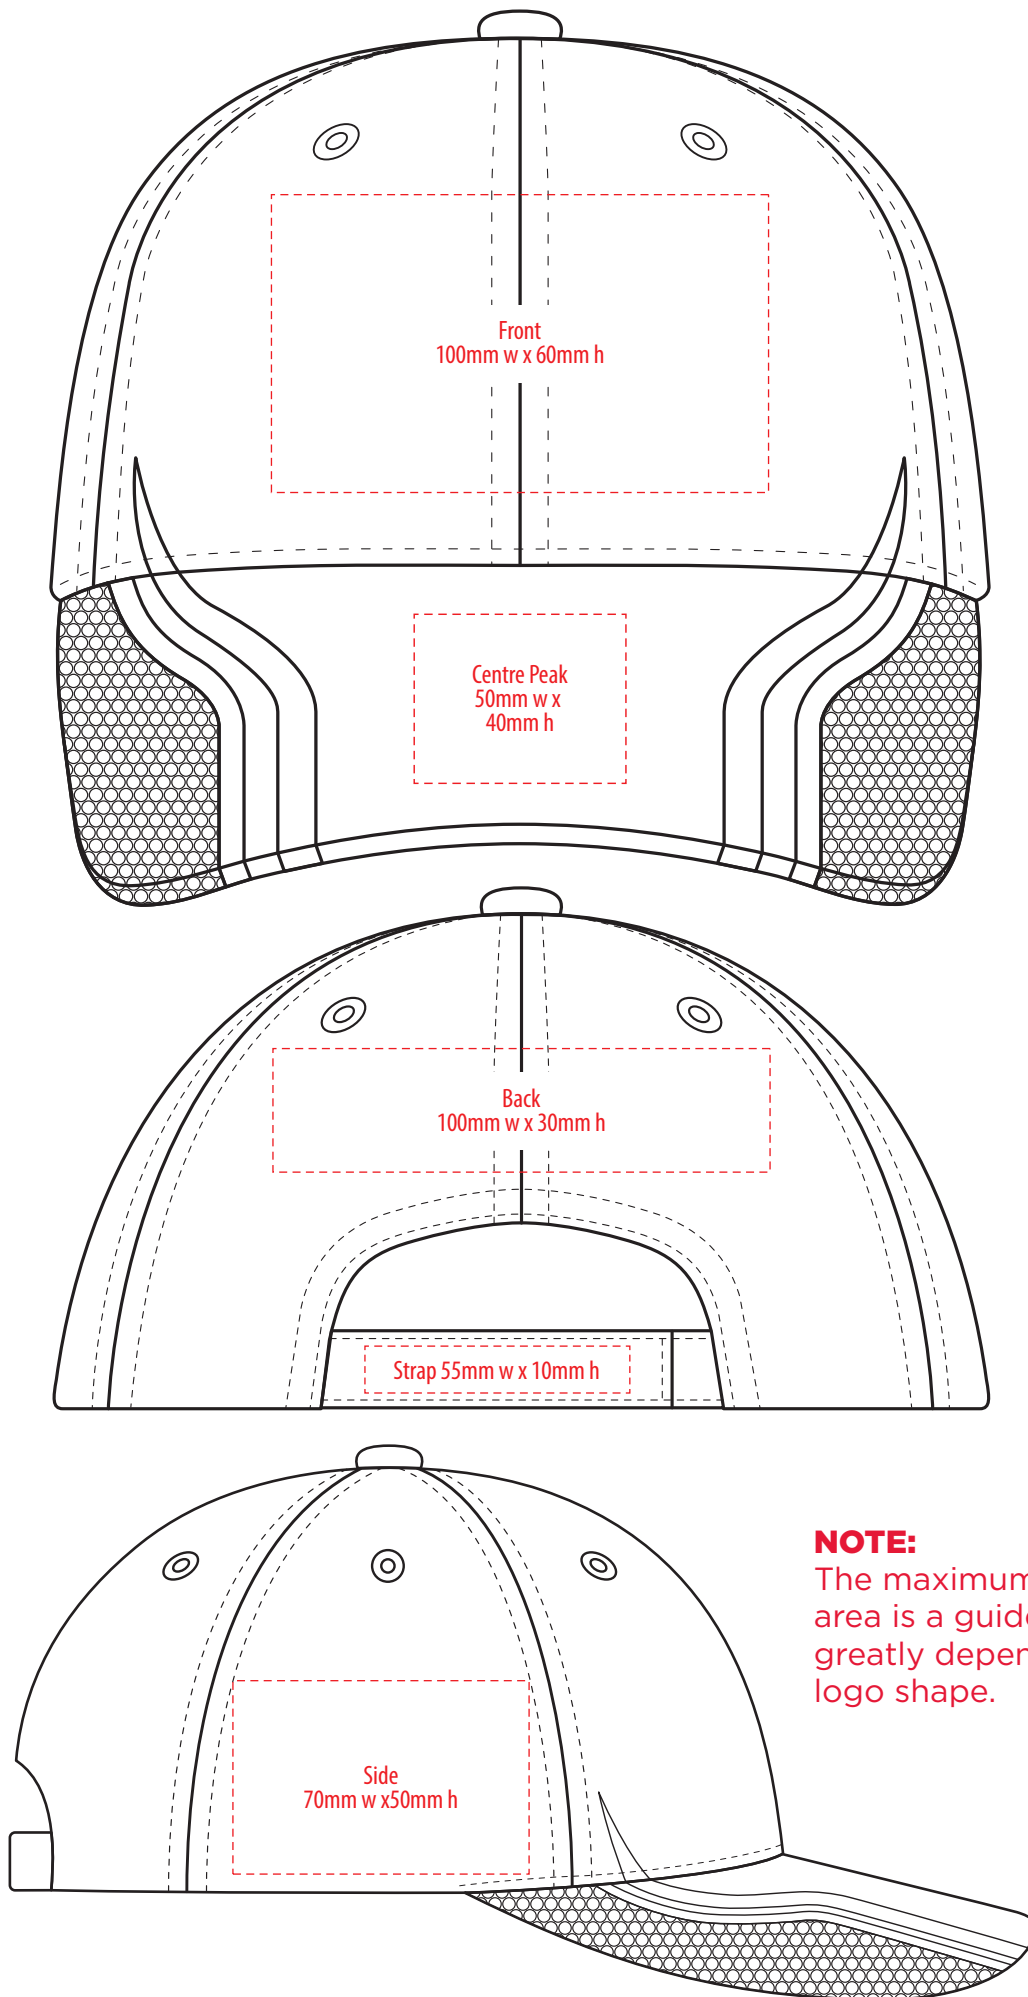

4361

COLOURWAYS

COLOUR

NOTE:
The maximum decoration area is a guide only and is greatly dependant on the logo shape.

NOTE:
The maximum decoration area is a guide only and is greatly dependant on the logo shape.

4361

NOTE:
The maximum decoration area is a guide only and is greatly dependant on the logo shape.

SUPASUB / SUPAETCH / SUPAFLEX

[PATCH MUST BE AT LEAST 25MM X 25MM]

4361

FABRIC SWATCH

BLACK/RED

BLACK