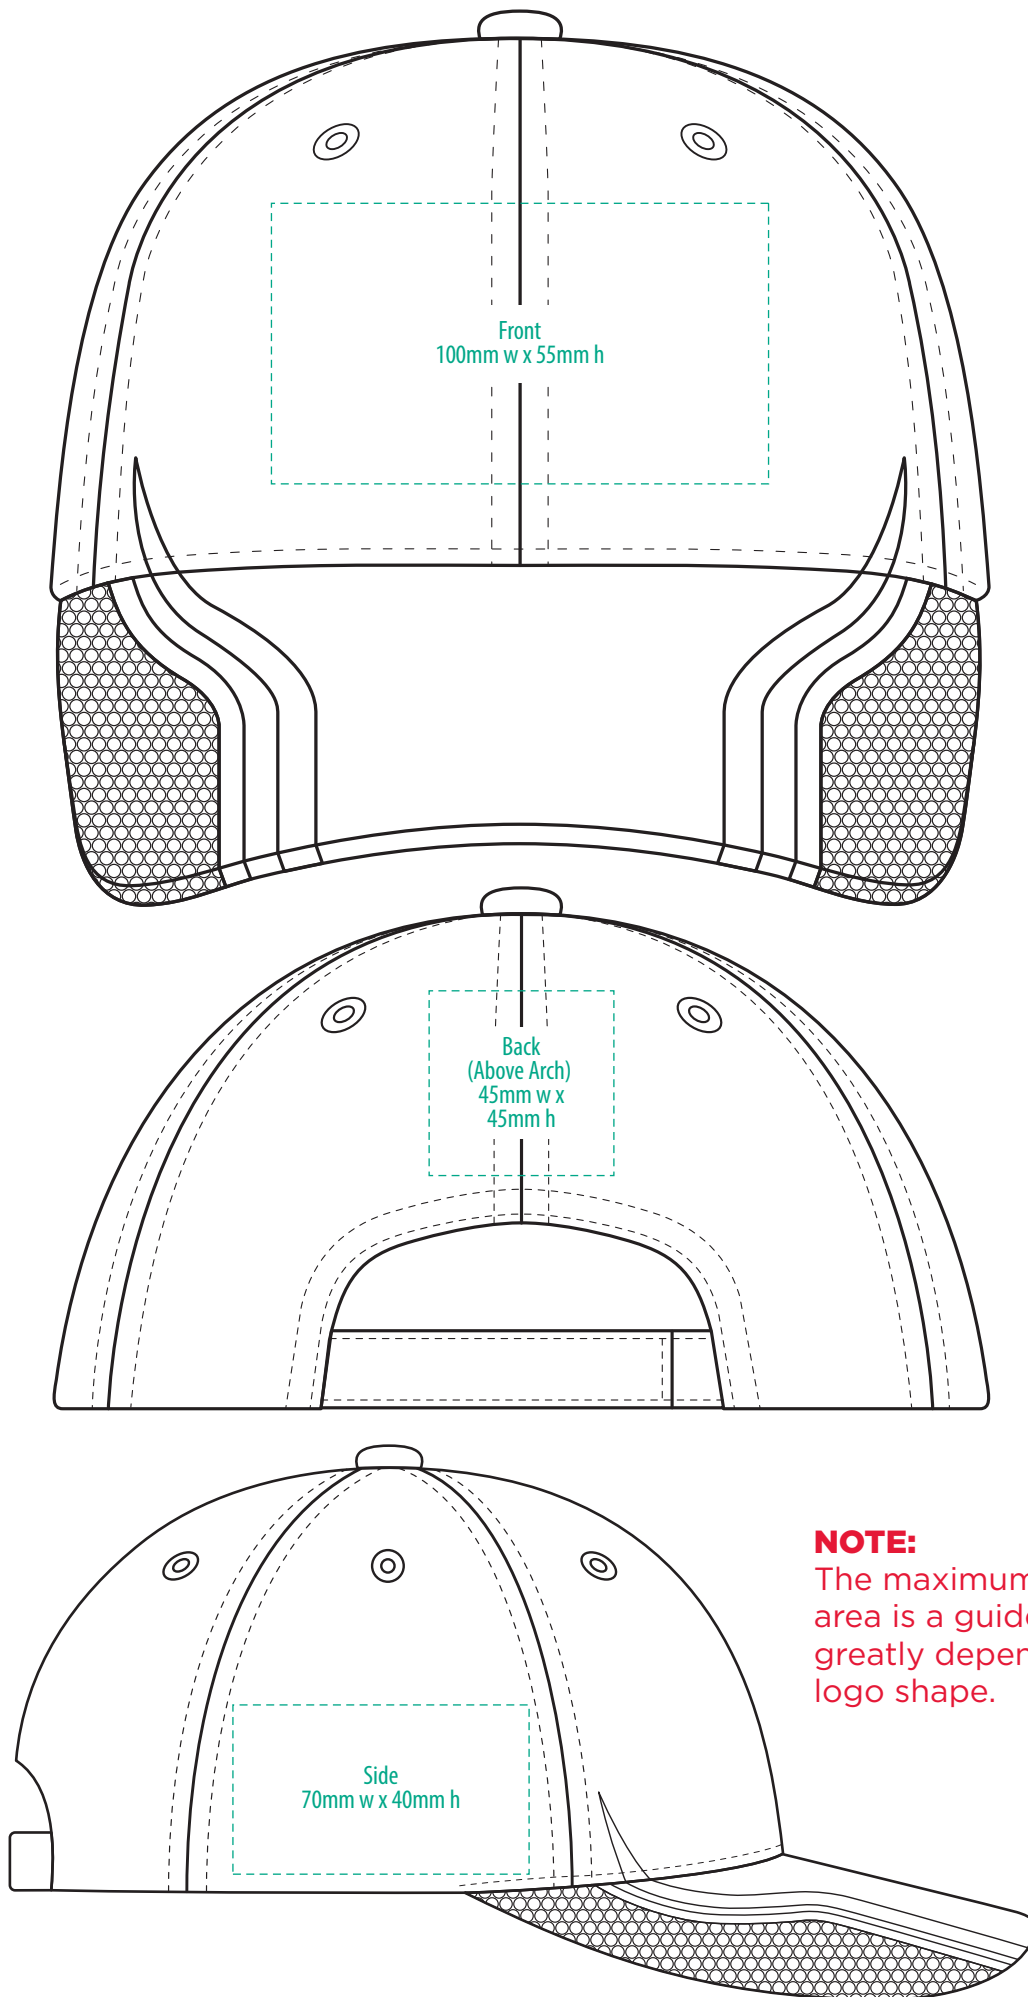

4361

COLOURWAYS

COLOUR

NOTE:
The maximum decoration area is a guide only and is greatly dependant on the logo shape.

NOTE:
The maximum decoration area is a guide only and is greatly dependant on the logo shape.

4361

NOTE:
The maximum decoration area is a guide only and is greatly dependant on the logo shape.

SUPASUB / SUPAETCH / SUPAFLEX

[PATCH MUST BE AT LEAST 25MM X 25MM]

4361

FABRIC SWATCH

BLACK/RED

BLACK