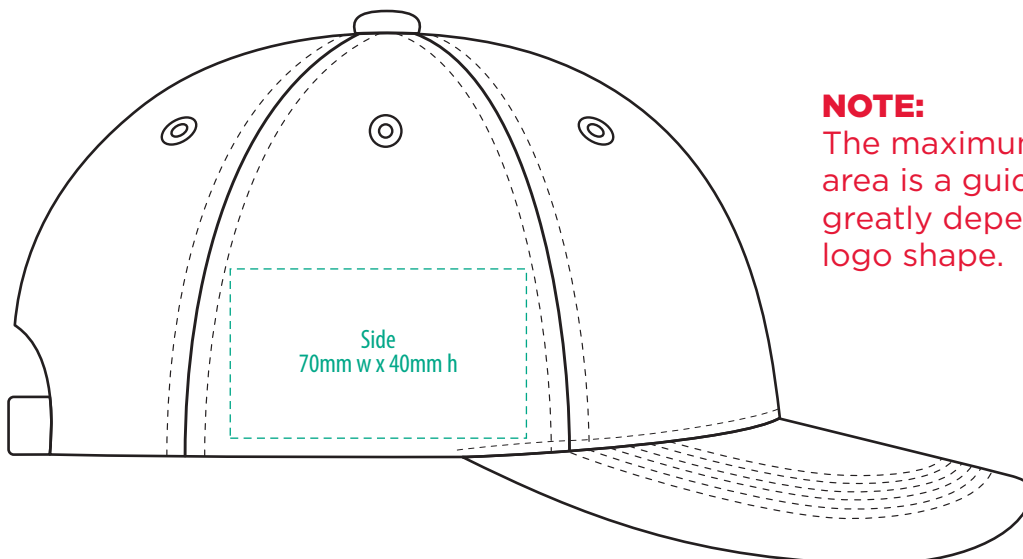

4369

COLOURWAYS

COLOUR

NOTE:
The maximum decoration area is a guide only and is greatly dependant on the logo shape.

NOTE:
The maximum decoration area is a guide only and is greatly dependant on the logo shape.

4369

NOTE:

The maximum decoration area is a guide only and is greatly dependant on the logo shape.

SUPASUB / SUPAETCH / SUPAFLEX

[PATCH MUST BE AT LEAST 25MM X 25MM]

4369

FABRIC SWATCH

OILSKIN BROWN