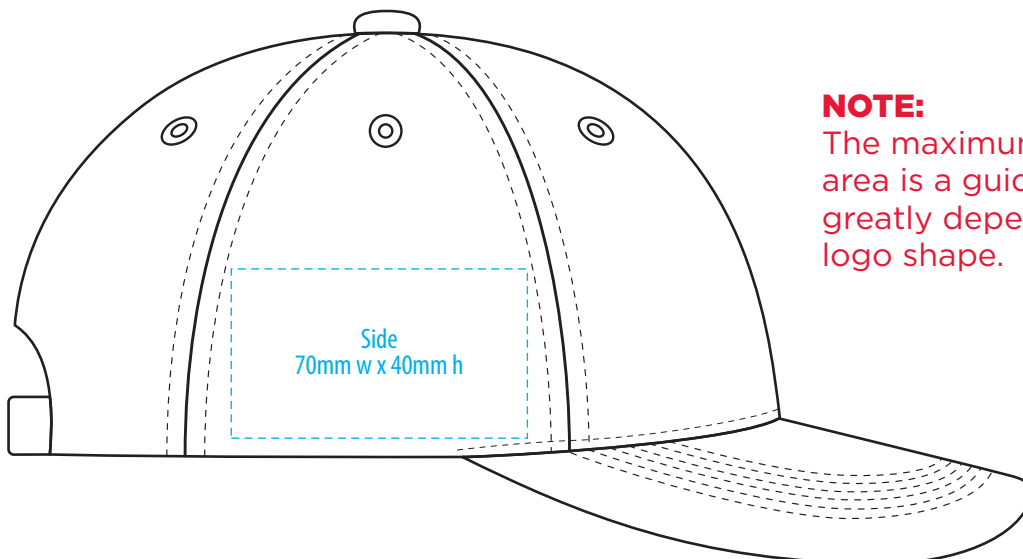

4369

COLOURWAYS

COLOUR

NOTE:
The maximum decoration area is a guide only and is greatly dependant on the logo shape.

NOTE:
The maximum decoration area is a guide only and is greatly dependant on the logo shape.

4369

NOTE:

The maximum decoration area is a guide only and is greatly dependant on the logo shape.

SUPASUB / SUPAETCH / SUPAFLEX

[PATCH MUST BE AT LEAST 25MM X 25MM]

4369

FABRIC SWATCH

OILSKIN BROWN