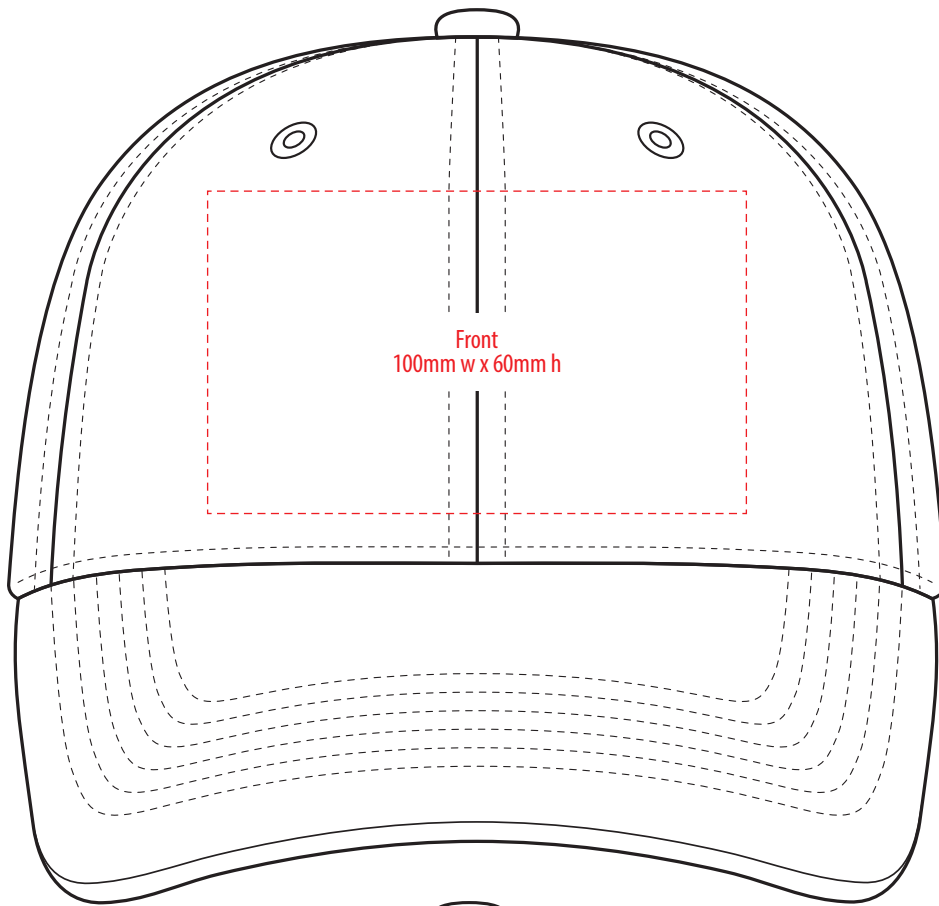

4369

COLOURWAYS

COLOUR

NOTE:
The maximum decoration area is a guide only and is greatly dependant on the logo shape.

NOTE:
The maximum decoration area is a guide only and is greatly dependant on the logo shape.

4369

NOTE:

The maximum decoration area is a guide only and is greatly dependant on the logo shape.

SUPASUB / SUPAETCH / SUPAFLEX

[PATCH MUST BE AT LEAST 25MM X 25MM]

4369

FABRIC SWATCH

OILSKIN BROWN