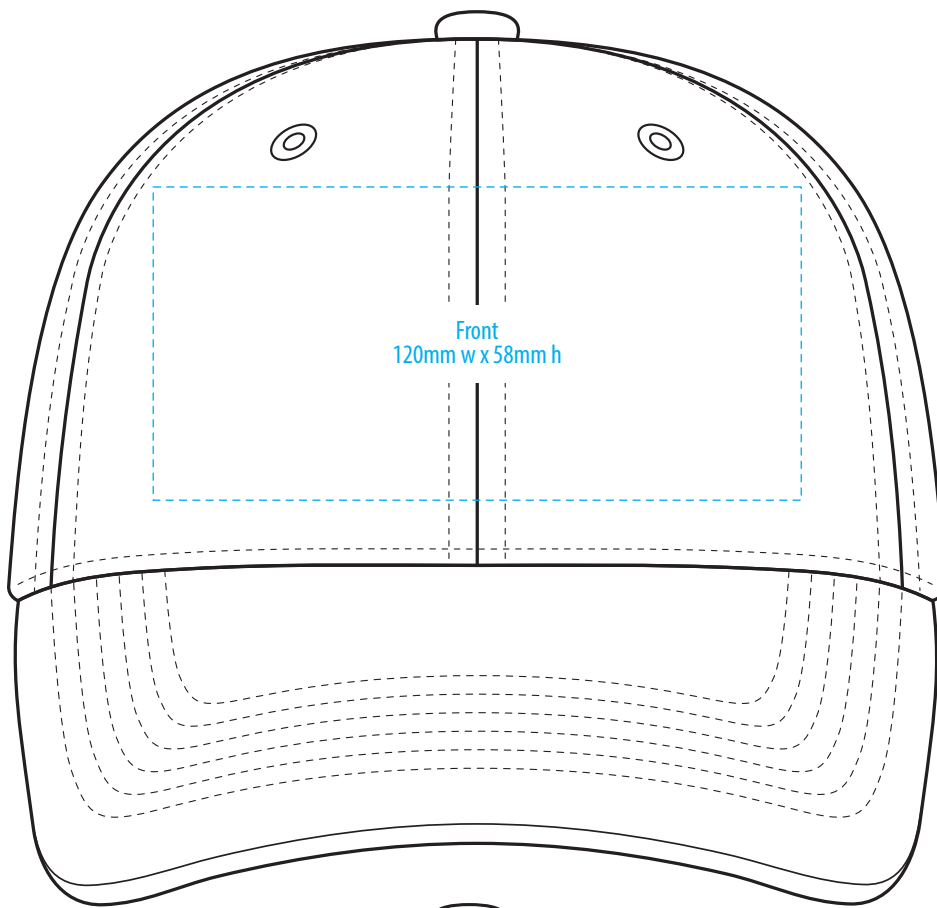

4369

COLOURWAYS

COLOUR

NOTE:
The maximum decoration area is a guide only and is greatly dependant on the logo shape.

NOTE:
The maximum decoration area is a guide only and is greatly dependant on the logo shape.

4369

NOTE:

The maximum decoration area is a guide only and is greatly dependant on the logo shape.

SUPASUB / SUPAETCH / SUPAFLEX

[PATCH MUST BE AT LEAST 25MM X 25MM]

4369

FABRIC SWATCH

OILSKIN BROWN