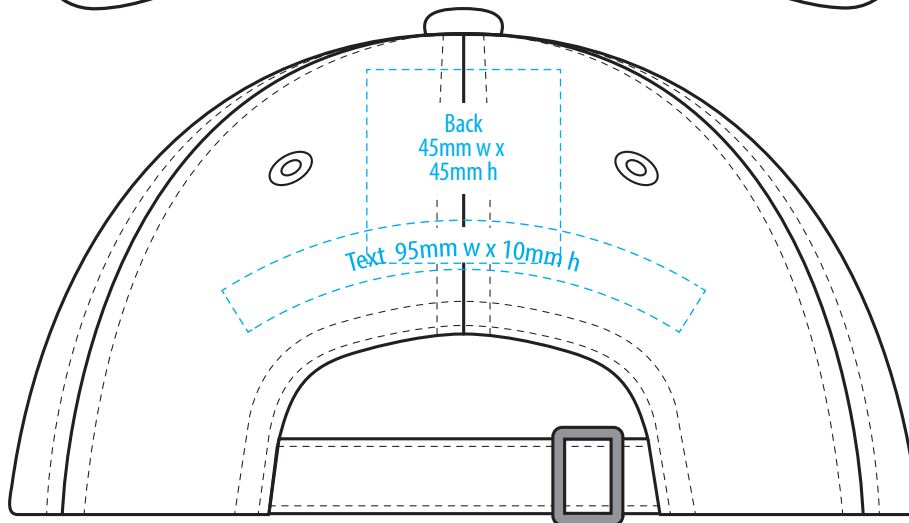

4369

COLOURWAYS

COLOUR

NOTE:
The maximum decoration area is a guide only and is greatly dependant on the logo shape.

NOTE:
The maximum decoration area is a guide only and is greatly dependant on the logo shape.

4369

NOTE:

The maximum decoration area is a guide only and is greatly dependant on the logo shape.

SUPASUB / SUPAETCH / SUPAFLEX

[PATCH MUST BE AT LEAST 25MM X 25MM]

4369

FABRIC SWATCH

OILSKIN BROWN