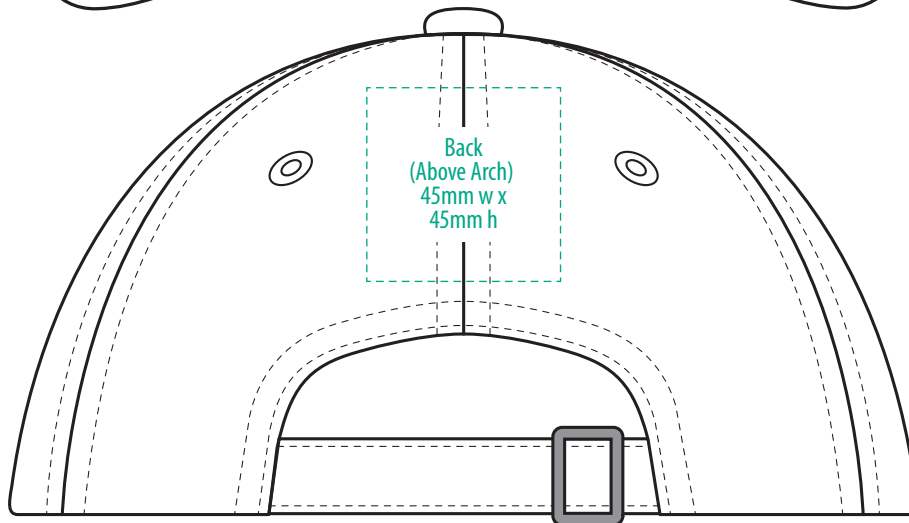

4369

COLOURWAYS

COLOUR

NOTE:
The maximum decoration area is a guide only and is greatly dependant on the logo shape.

NOTE:
The maximum decoration area is a guide only and is greatly dependant on the logo shape.

4369

NOTE:

The maximum decoration area is a guide only and is greatly dependant on the logo shape.

SUPASUB / SUPAETCH / SUPAFLEX

[PATCH MUST BE AT LEAST 25MM X 25MM]

4369

FABRIC SWATCH

OILSKIN BROWN