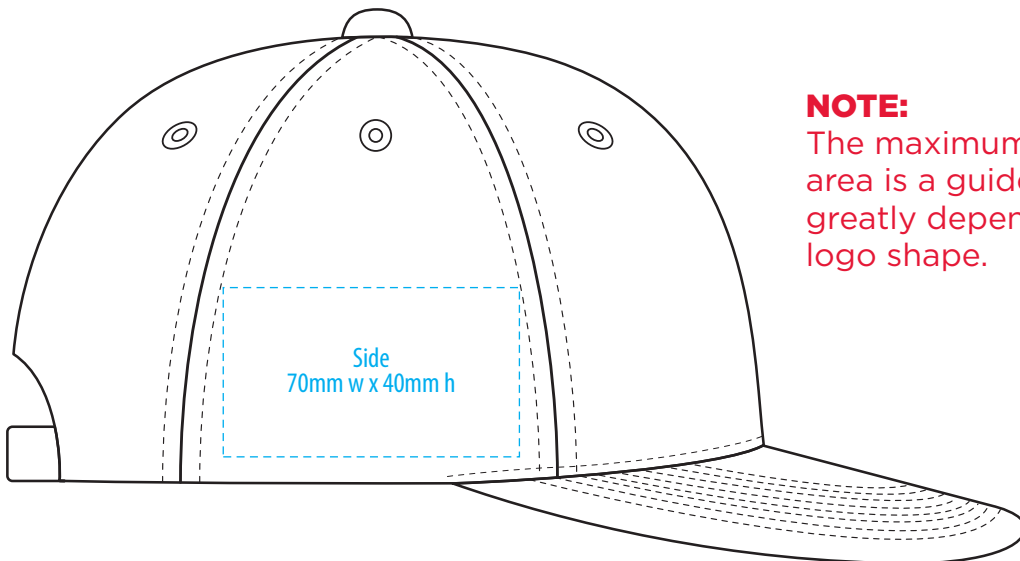

4373

COLOURWAYS

COLOUR

**NOTE:**  
The maximum decoration area is a guide only and is greatly dependant on the logo shape.

**NOTE:**  
The maximum decoration area is a guide only and is greatly dependant on the logo shape.

**NOTE:**  
The maximum decoration area is a guide only and is greatly dependant on the logo shape.

SUPASUB / SUPAETCH / SUPAFLEX

[ PATCH MUST BE AT LEAST 25MM X 25MM ]