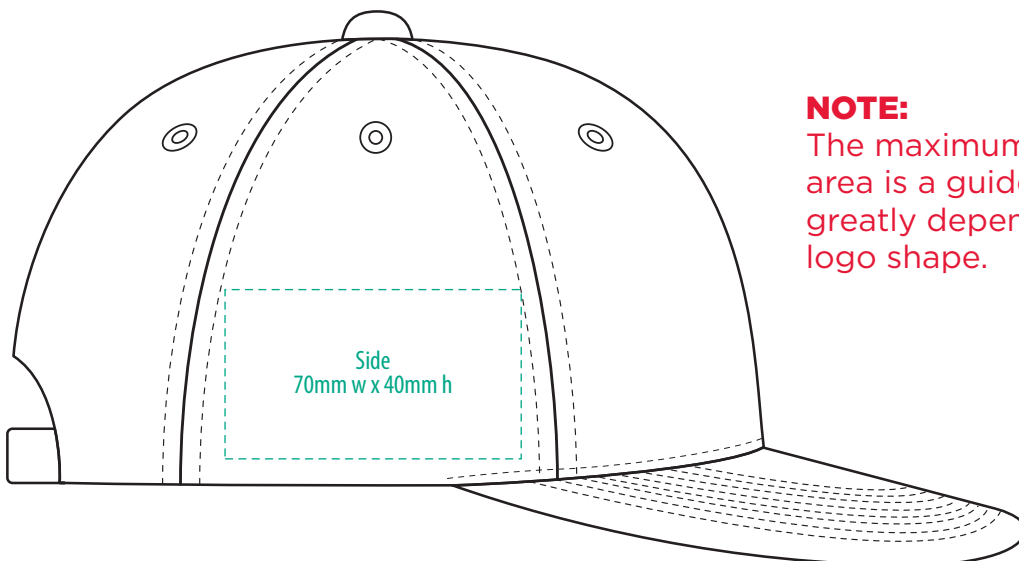

4373

COLOURWAYS

COLOUR

**NOTE:**  
The maximum decoration area is a guide only and is greatly dependant on the logo shape.

**NOTE:**  
The maximum decoration area is a guide only and is greatly dependant on the logo shape.

**NOTE:**  
The maximum decoration area is a guide only and is greatly dependant on the logo shape.

SUPASUB / SUPAETCH / SUPAFLEX

[ PATCH MUST BE AT LEAST 25MM X 25MM ]