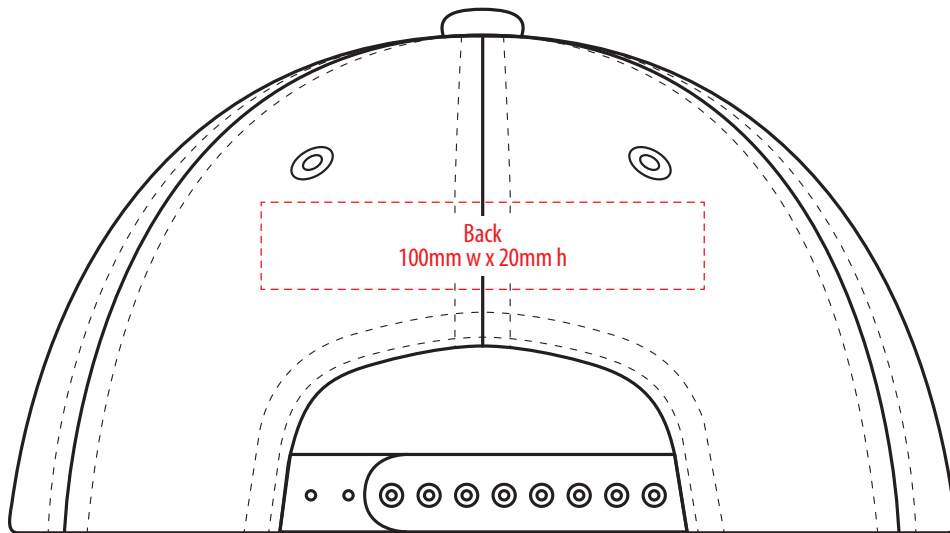

4373

COLOURWAYS

COLOUR

**NOTE:**  
The maximum decoration area is a guide only and is greatly dependant on the logo shape.

**NOTE:**  
The maximum decoration area is a guide only and is greatly dependant on the logo shape.

**NOTE:**  
The maximum decoration area is a guide only and is greatly dependant on the logo shape.

SUPASUB / SUPAETCH / SUPAFLEX

[ PATCH MUST BE AT LEAST 25MM X 25MM ]