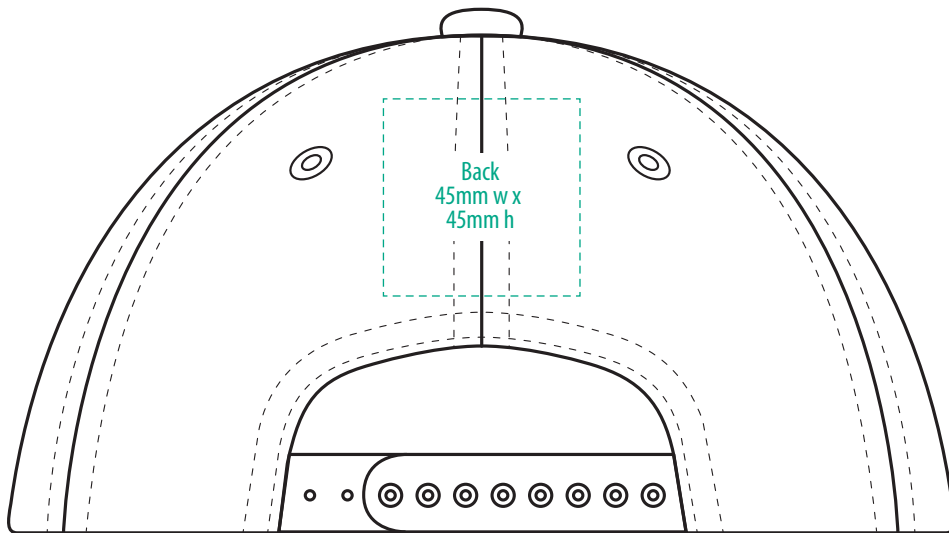

4373

COLOURWAYS

COLOUR

**NOTE:**  
The maximum decoration area is a guide only and is greatly dependant on the logo shape.

**NOTE:**  
The maximum decoration area is a guide only and is greatly dependant on the logo shape.

**NOTE:**  
The maximum decoration area is a guide only and is greatly dependant on the logo shape.

SUPASUB / SUPAETCH / SUPAFLEX

[ PATCH MUST BE AT LEAST 25MM X 25MM ]