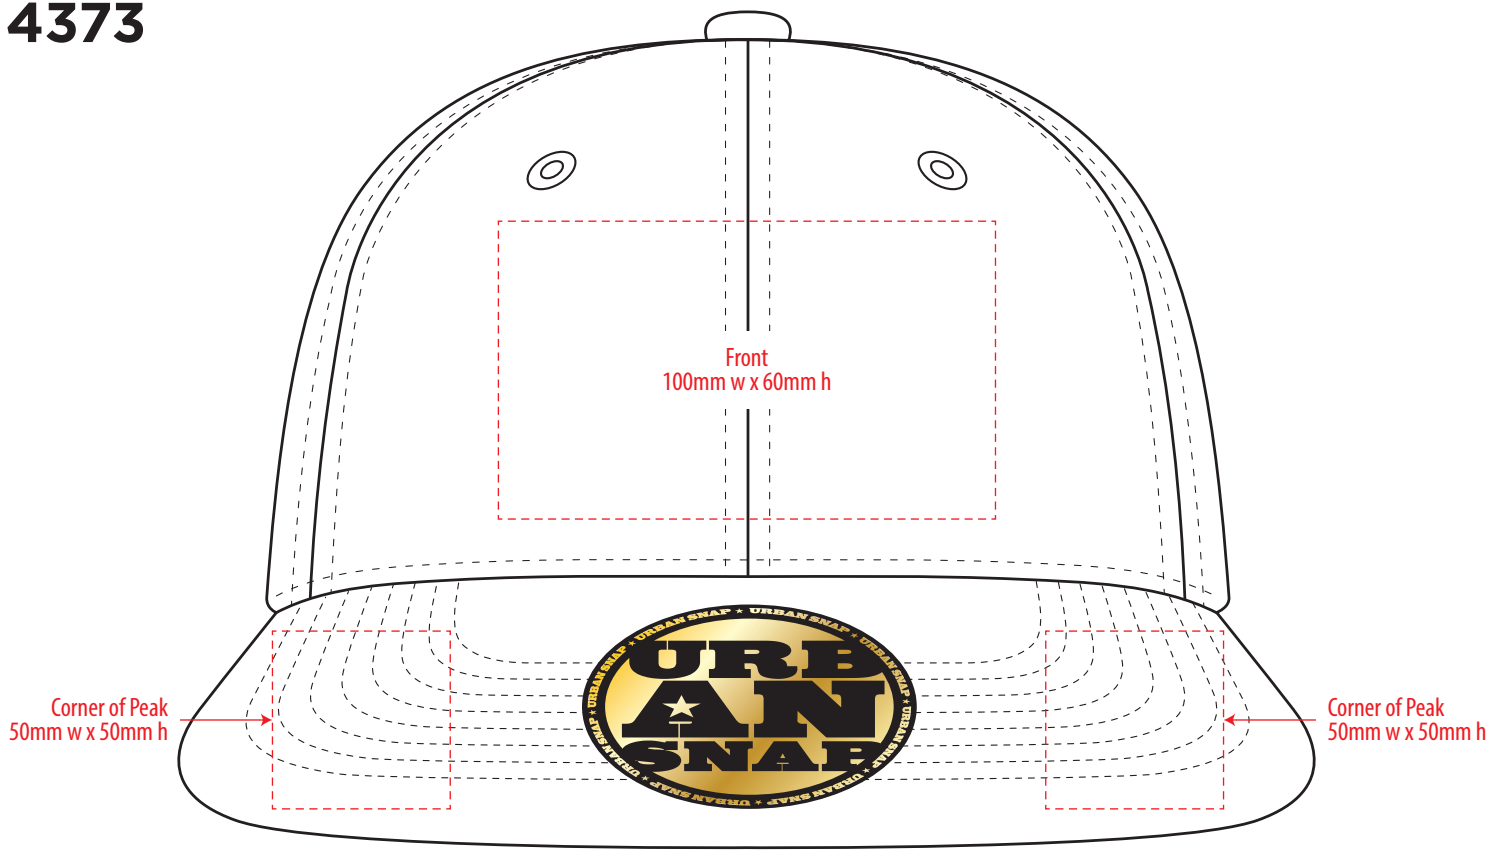

4373

COLOURWAYS

COLOUR

**NOTE:**  
The maximum decoration area is a guide only and is greatly dependant on the logo shape.

**NOTE:**  
The maximum decoration area is a guide only and is greatly dependant on the logo shape.

**NOTE:**  
The maximum decoration area is a guide only and is greatly dependant on the logo shape.

SUPASUB / SUPAETCH / SUPAFLEX

[ PATCH MUST BE AT LEAST 25MM X 25MM ]