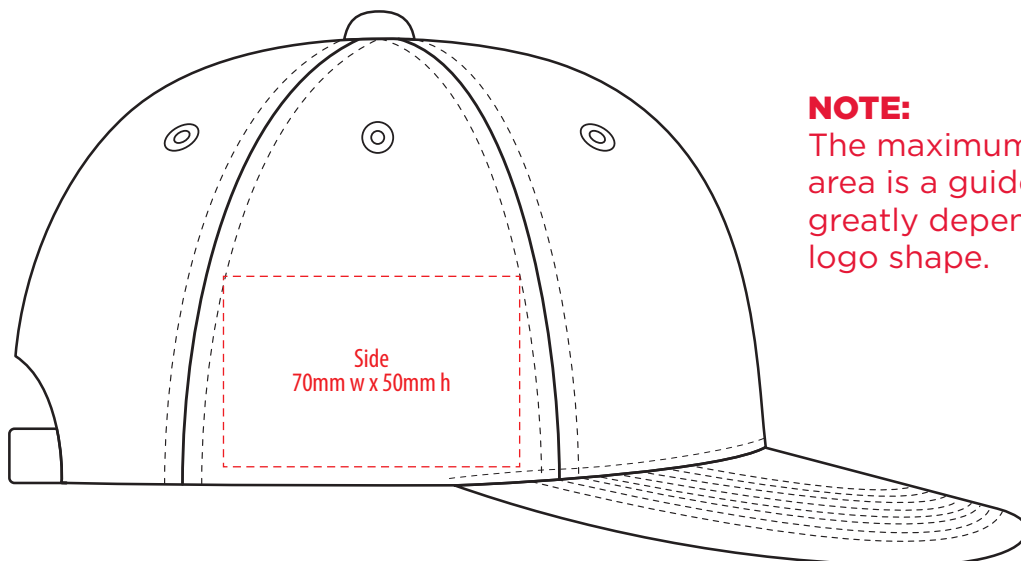

4373

COLOURWAYS

COLOUR

**NOTE:**  
The maximum decoration area is a guide only and is greatly dependant on the logo shape.

**NOTE:**  
The maximum decoration area is a guide only and is greatly dependant on the logo shape.

**NOTE:**  
The maximum decoration area is a guide only and is greatly dependant on the logo shape.

SUPASUB / SUPAETCH / SUPAFLEX

[ PATCH MUST BE AT LEAST 25MM X 25MM ]