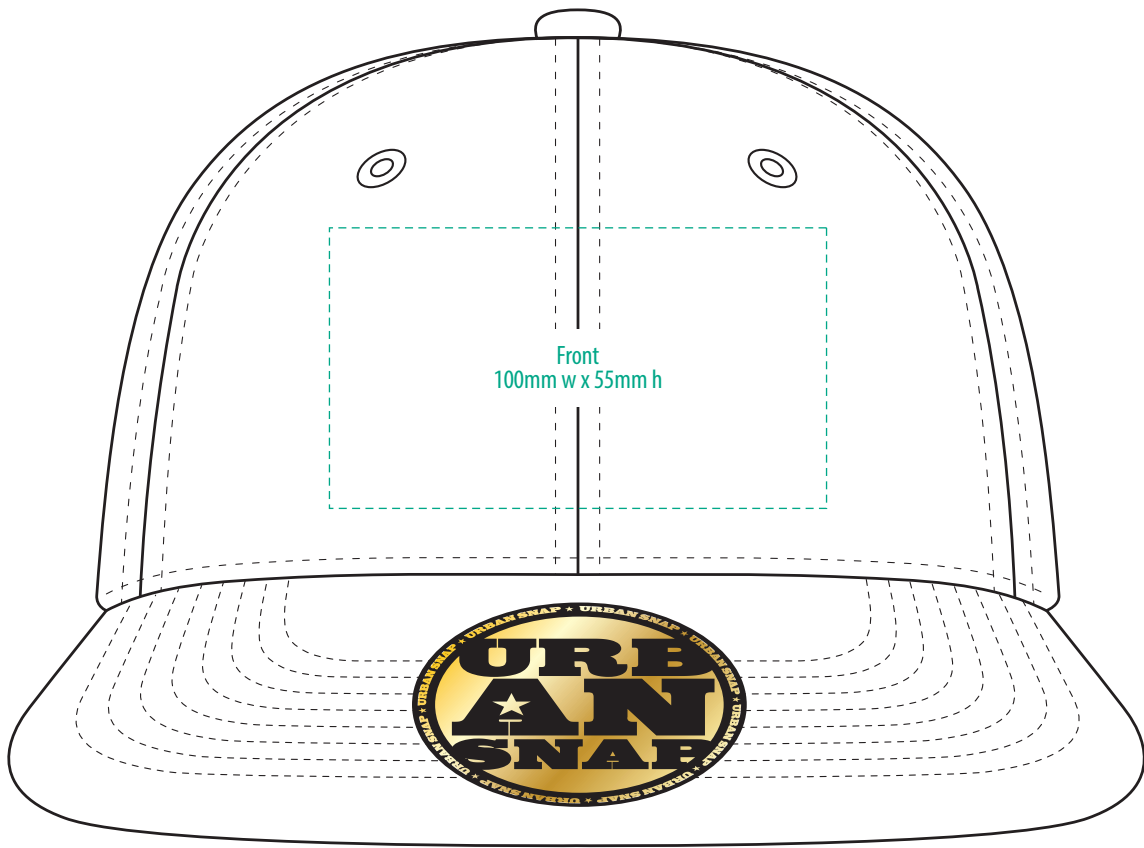

4373

COLOURWAYS

COLOUR

**NOTE:**  
The maximum decoration area is a guide only and is greatly dependant on the logo shape.

**NOTE:**  
The maximum decoration area is a guide only and is greatly dependant on the logo shape.

**NOTE:**  
The maximum decoration area is a guide only and is greatly dependant on the logo shape.

SUPASUB / SUPAETCH / SUPAFLEX

[ PATCH MUST BE AT LEAST 25MM X 25MM ]