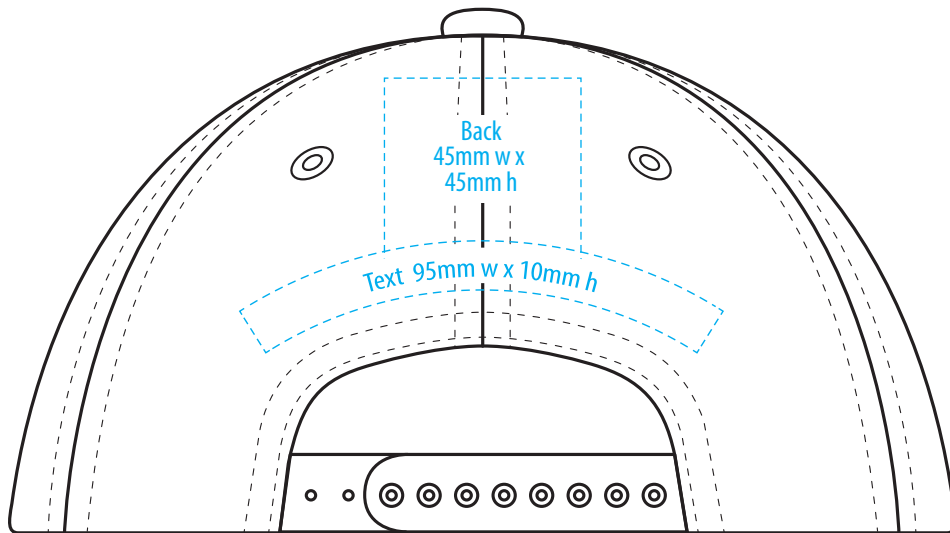

4373

COLOURWAYS

COLOUR

**NOTE:**  
The maximum decoration area is a guide only and is greatly dependant on the logo shape.

**NOTE:**  
The maximum decoration area is a guide only and is greatly dependant on the logo shape.

**NOTE:**  
The maximum decoration area is a guide only and is greatly dependant on the logo shape.

SUPASUB / SUPAETCH / SUPAFLEX

[ PATCH MUST BE AT LEAST 25MM X 25MM ]