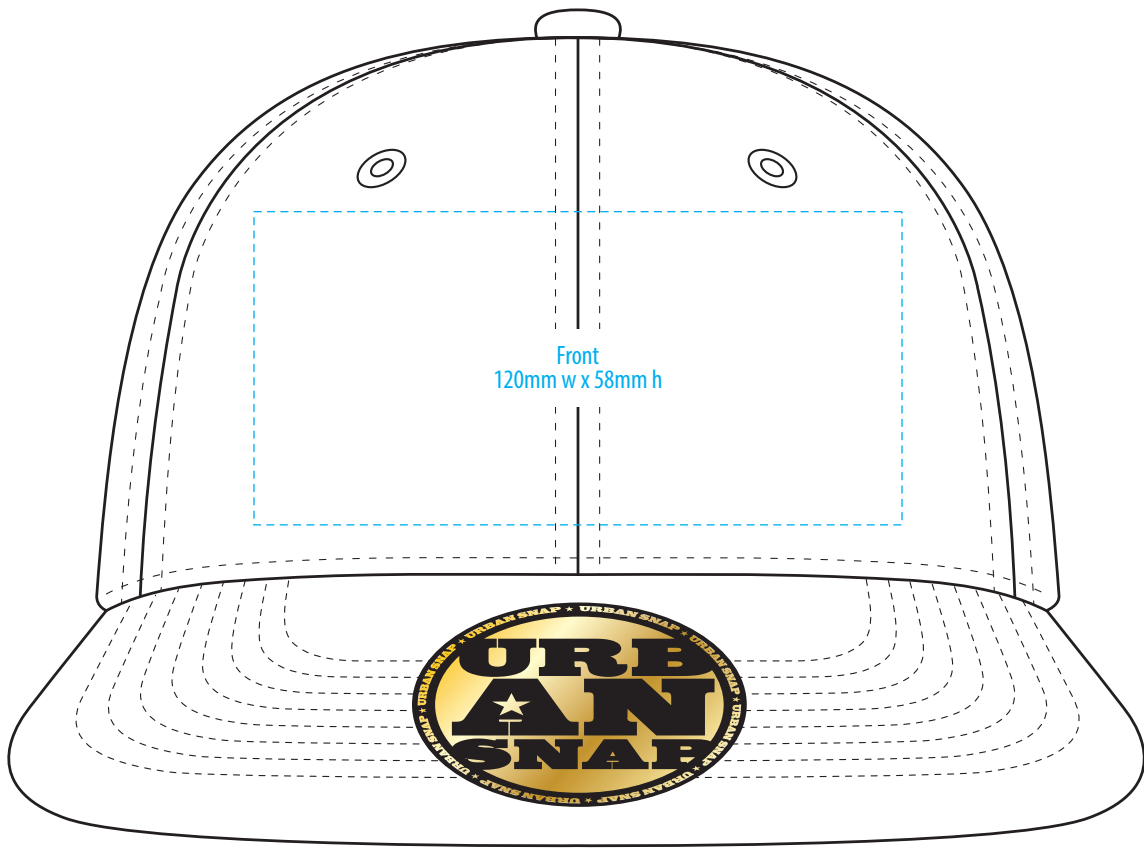

4373

COLOURWAYS

COLOUR

**NOTE:**  
The maximum decoration area is a guide only and is greatly dependant on the logo shape.

**NOTE:**  
The maximum decoration area is a guide only and is greatly dependant on the logo shape.

**NOTE:**  
The maximum decoration area is a guide only and is greatly dependant on the logo shape.

SUPASUB / SUPAETCH / SUPAFLEX

[ PATCH MUST BE AT LEAST 25MM X 25MM ]