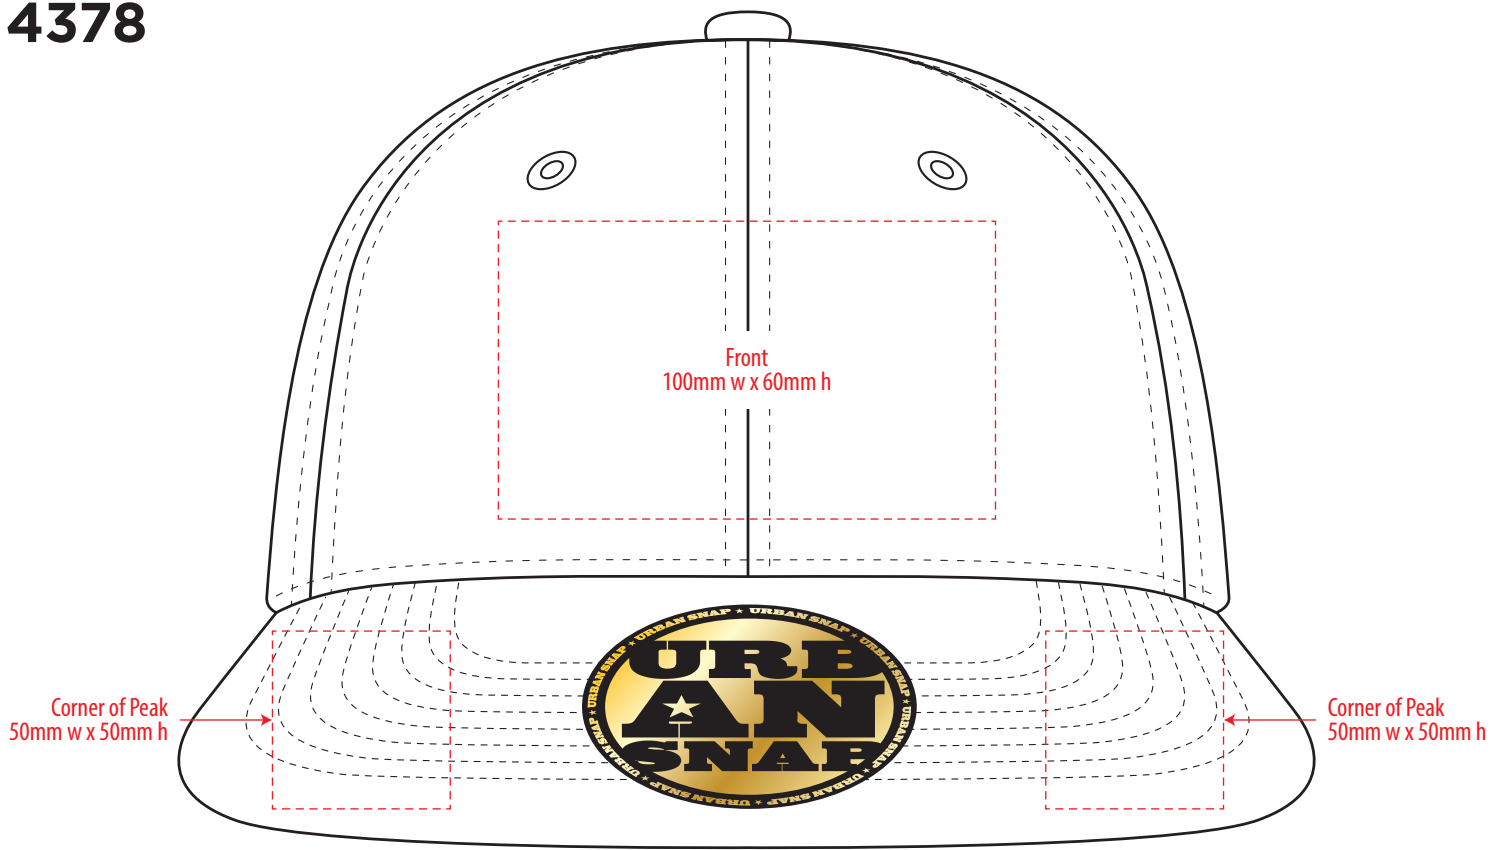

4378

COLOURWAYS

COLOUR

NOTE:
The maximum decoration area is a guide only and is greatly dependant on the logo shape.

NOTE:
The maximum decoration area is a guide only and is greatly dependant on the logo shape.

NOTE:

The maximum decoration area is a guide only and is greatly dependant on the logo shape.

SUPASUB / SUPAETCH / SUPAFLEX

[PATCH MUST BE AT LEAST 25MM X 25MM]

4378

FABRIC SWATCH

GREY MARLE/BLACK

PMS Cool Grey 7 C