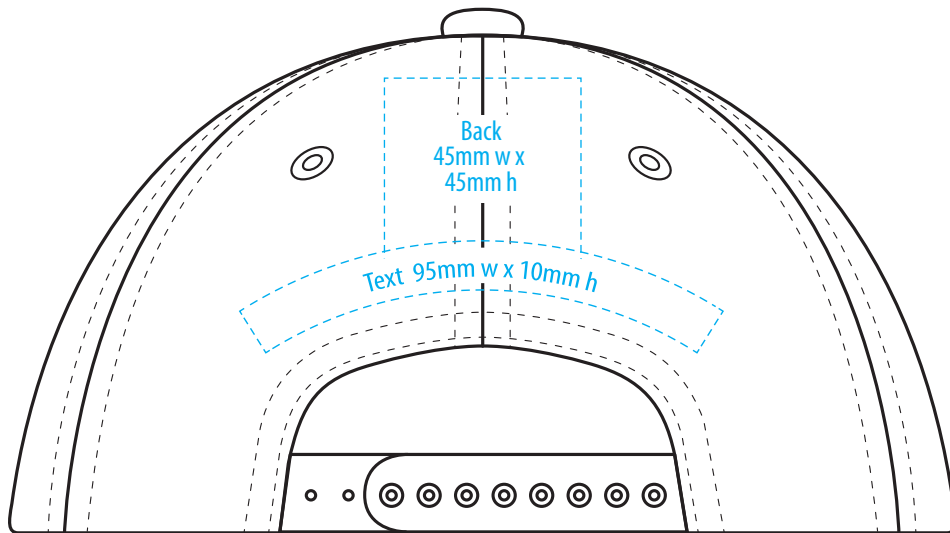

4378

COLOURWAYS

COLOUR

NOTE:
The maximum decoration area is a guide only and is greatly dependant on the logo shape.

NOTE:
The maximum decoration area is a guide only and is greatly dependant on the logo shape.

NOTE:

The maximum decoration area is a guide only and is greatly dependant on the logo shape.

SUPASUB / SUPAETCH / SUPAFLEX

[PATCH MUST BE AT LEAST 25MM X 25MM]

4378

FABRIC SWATCH

GREY MARLE/BLACK

PMS Cool Grey 7 C