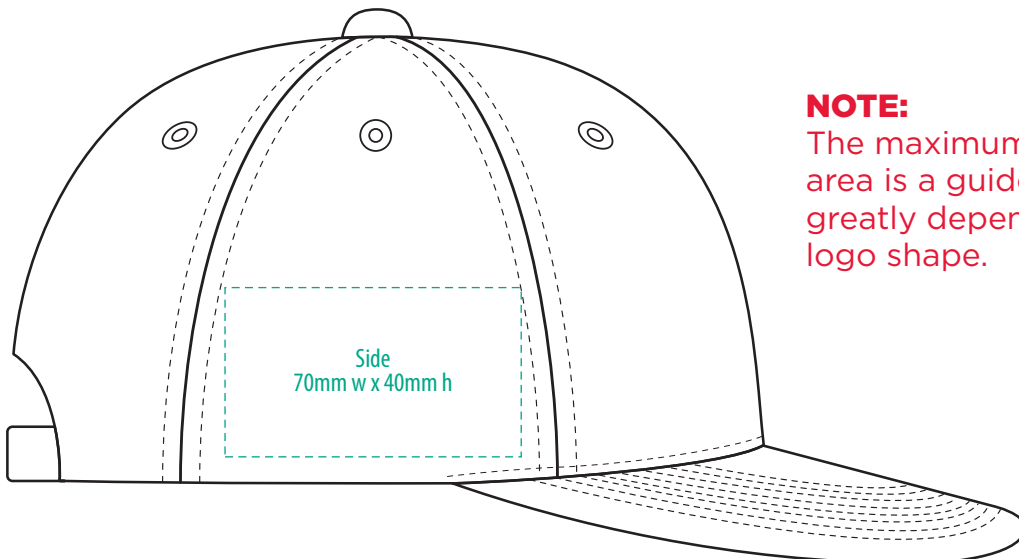

4378

COLOURWAYS

COLOUR

NOTE:
The maximum decoration area is a guide only and is greatly dependant on the logo shape.

NOTE:
The maximum decoration area is a guide only and is greatly dependant on the logo shape.

NOTE:

The maximum decoration area is a guide only and is greatly dependant on the logo shape.

SUPASUB / SUPAETCH / SUPAFLEX

[PATCH MUST BE AT LEAST 25MM X 25MM]

4378

FABRIC SWATCH

GREY MARLE/BLACK

PMS Cool Grey 7 C