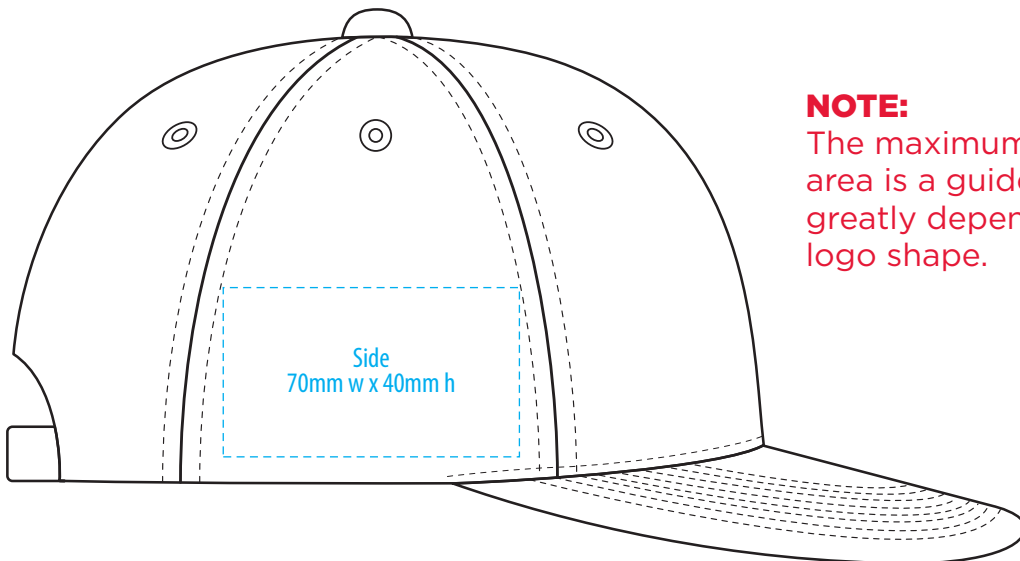

4378

COLOURWAYS

COLOUR

NOTE:
The maximum decoration area is a guide only and is greatly dependant on the logo shape.

NOTE:
The maximum decoration area is a guide only and is greatly dependant on the logo shape.

NOTE:

The maximum decoration area is a guide only and is greatly dependant on the logo shape.

SUPASUB / SUPAETCH / SUPAFLEX

[PATCH MUST BE AT LEAST 25MM X 25MM]

4378

FABRIC SWATCH

GREY MARLE/BLACK

PMS Cool Grey 7 C