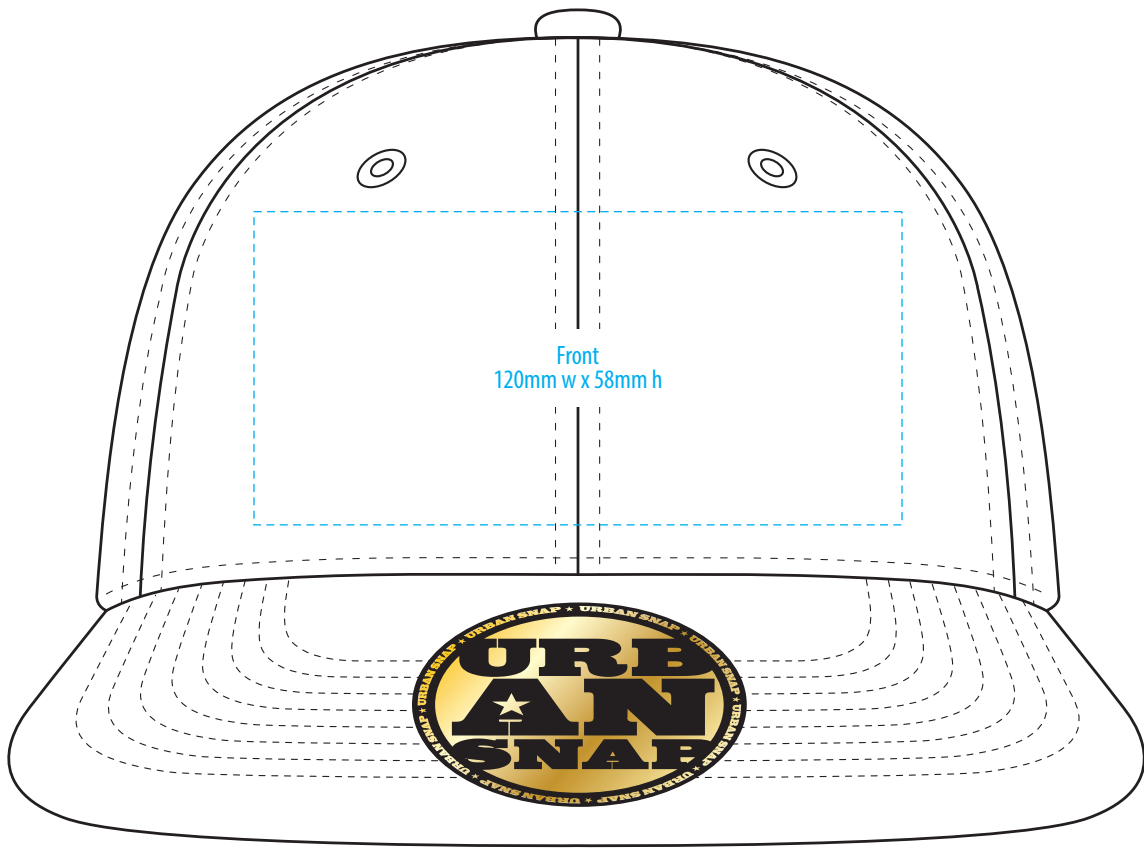

4378

COLOURWAYS

COLOUR

NOTE:
The maximum decoration area is a guide only and is greatly dependant on the logo shape.

NOTE:
The maximum decoration area is a guide only and is greatly dependant on the logo shape.

NOTE:

The maximum decoration area is a guide only and is greatly dependant on the logo shape.

SUPASUB / SUPAETCH / SUPAFLEX

[PATCH MUST BE AT LEAST 25MM X 25MM]

4378

FABRIC SWATCH

GREY MARLE/BLACK

PMS Cool Grey 7 C