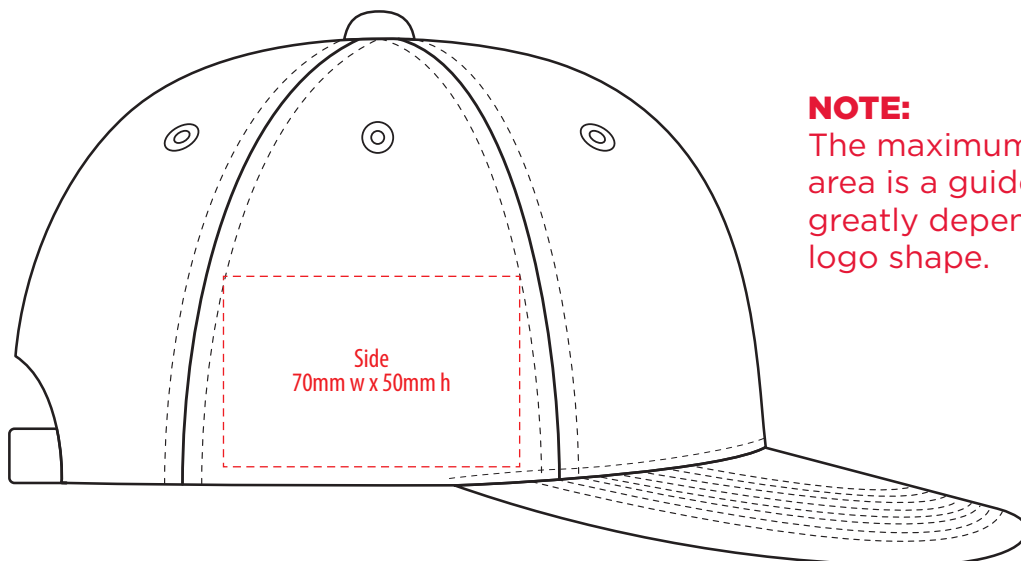

4378

COLOURWAYS

COLOUR

NOTE:
The maximum decoration area is a guide only and is greatly dependant on the logo shape.

NOTE:
The maximum decoration area is a guide only and is greatly dependant on the logo shape.

NOTE:

The maximum decoration area is a guide only and is greatly dependant on the logo shape.

SUPASUB / SUPAETCH / SUPAFLEX

[PATCH MUST BE AT LEAST 25MM X 25MM]

4378

FABRIC SWATCH

GREY MARLE/BLACK

PMS Cool Grey 7 C