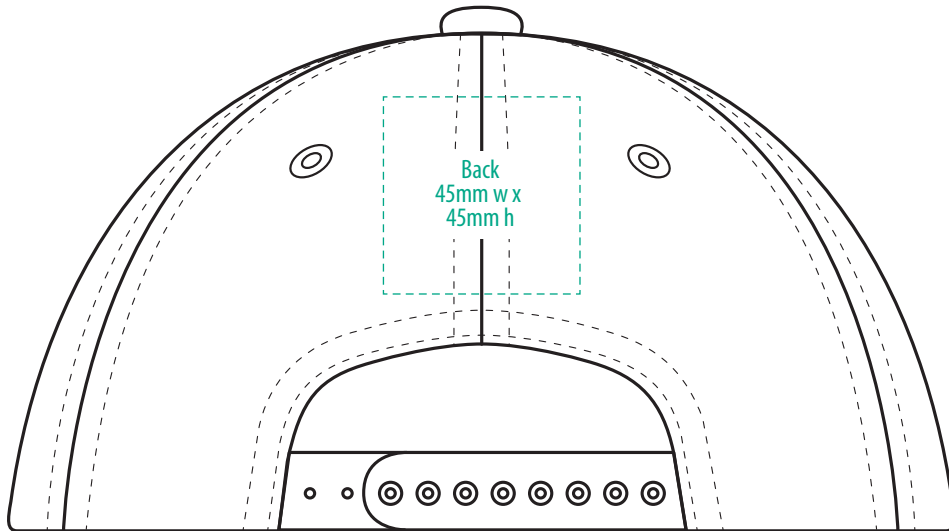

4378

COLOURWAYS

COLOUR

NOTE:
The maximum decoration area is a guide only and is greatly dependant on the logo shape.

NOTE:
The maximum decoration area is a guide only and is greatly dependant on the logo shape.

NOTE:

The maximum decoration area is a guide only and is greatly dependant on the logo shape.

SUPASUB / SUPAETCH / SUPAFLEX

[PATCH MUST BE AT LEAST 25MM X 25MM]

4378

FABRIC SWATCH

GREY MARLE/BLACK

PMS Cool Grey 7 C