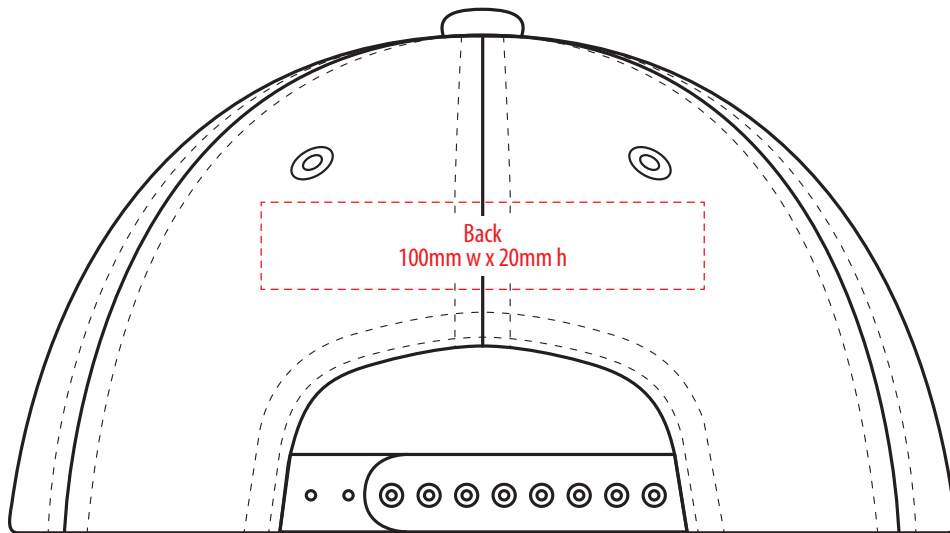

4378

COLOURWAYS

COLOUR

NOTE:
The maximum decoration area is a guide only and is greatly dependant on the logo shape.

NOTE:
The maximum decoration area is a guide only and is greatly dependant on the logo shape.

NOTE:

The maximum decoration area is a guide only and is greatly dependant on the logo shape.

SUPASUB / SUPAETCH / SUPAFLEX

[PATCH MUST BE AT LEAST 25MM X 25MM]

4378

FABRIC SWATCH

GREY MARLE/BLACK

PMS Cool Grey 7 C