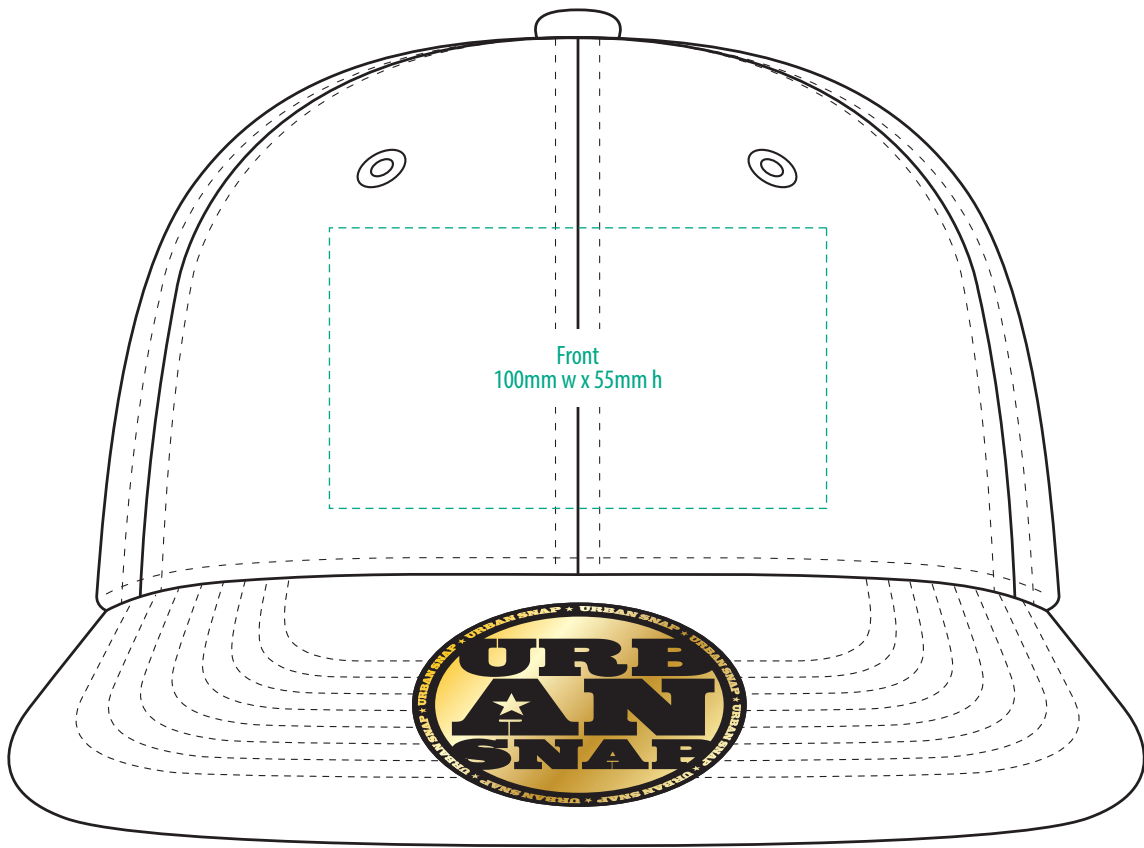

4378

COLOURWAYS

COLOUR

NOTE:
The maximum decoration area is a guide only and is greatly dependant on the logo shape.

NOTE:
The maximum decoration area is a guide only and is greatly dependant on the logo shape.

NOTE:

The maximum decoration area is a guide only and is greatly dependant on the logo shape.

SUPASUB / SUPAETCH / SUPAFLEX

[PATCH MUST BE AT LEAST 25MM X 25MM]

4378

FABRIC SWATCH

GREY MARLE/BLACK

PMS Cool Grey 7 C