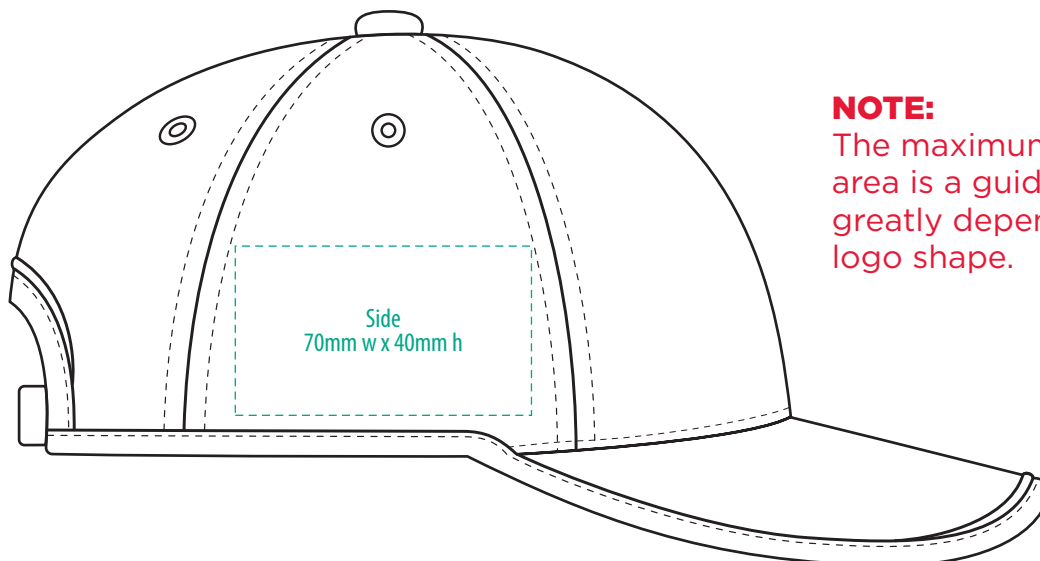

4381

COLOURWAYS

-----  
COLOUR

**NOTE:**  
The maximum decoration area is a guide only and is greatly dependant on the logo shape.

**NOTE:**  
The maximum decoration area is a guide only and is greatly dependant on the logo shape.

4381

**NOTE:**

The maximum decoration area is a guide only and is greatly dependant on the logo shape.

SUPASUB / SUPAETCH / SUPAFLEX

[ PATCH MUST BE AT LEAST 25MM X 25MM ]