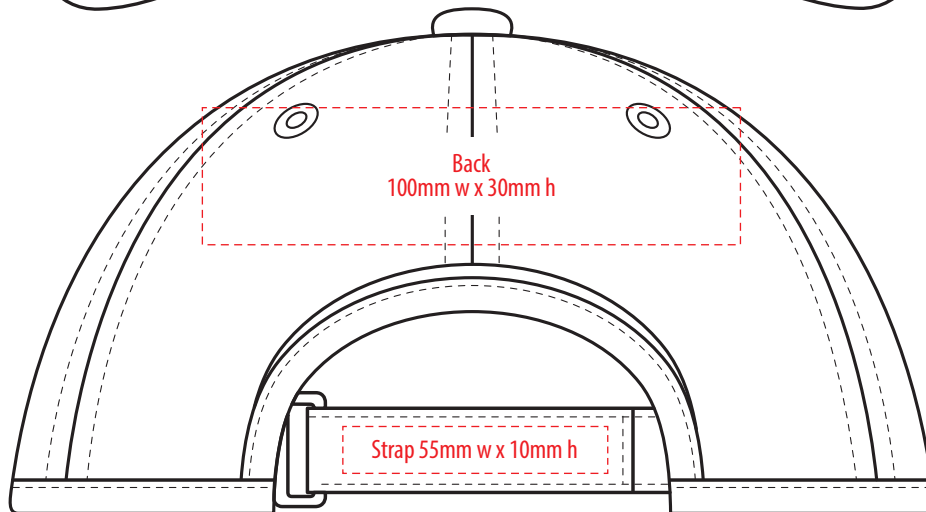

4381

COLOURWAYS

-----  
COLOUR

**NOTE:**  
The maximum decoration area is a guide only and is greatly dependant on the logo shape.

**NOTE:**  
The maximum decoration area is a guide only and is greatly dependant on the logo shape.

4381

**NOTE:**

The maximum decoration area is a guide only and is greatly dependant on the logo shape.

SUPASUB / SUPAETCH / SUPAFLEX

[ PATCH MUST BE AT LEAST 25MM X 25MM ]