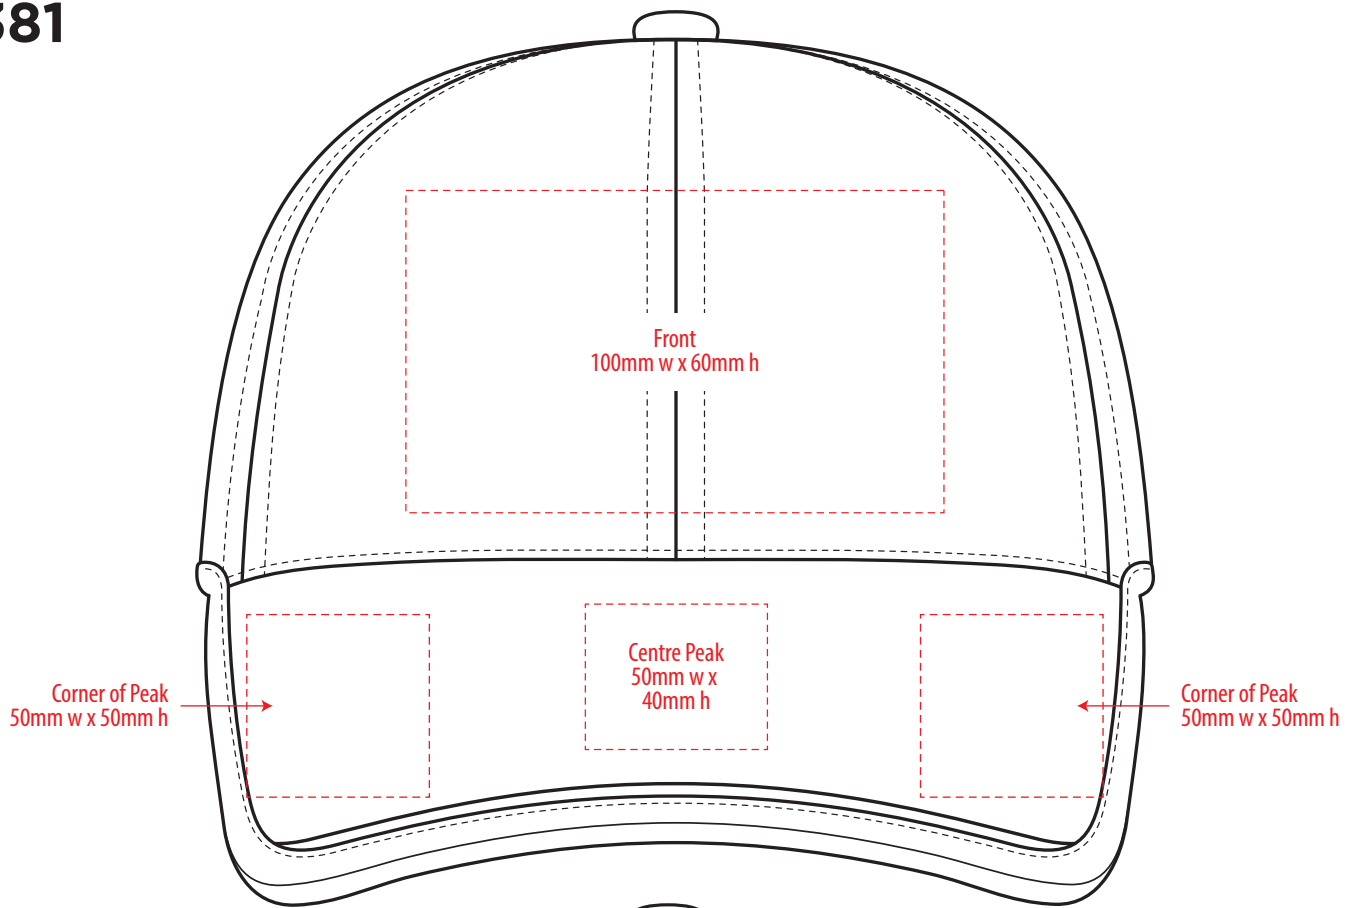

4381

COLOURWAYS

-----  
COLOUR

**NOTE:**  
The maximum decoration area is a guide only and is greatly dependant on the logo shape.

**NOTE:**  
The maximum decoration area is a guide only and is greatly dependant on the logo shape.

4381

**NOTE:**

The maximum decoration area is a guide only and is greatly dependant on the logo shape.

SUPASUB / SUPAETCH / SUPAFLEX

[ PATCH MUST BE AT LEAST 25MM X 25MM ]