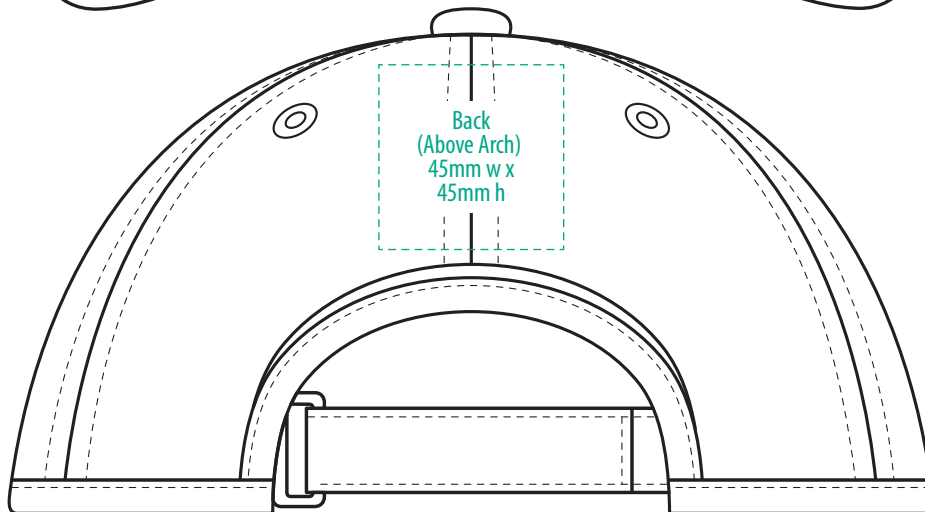

4381

COLOURWAYS

-----  
COLOUR

**NOTE:**  
The maximum decoration area is a guide only and is greatly dependant on the logo shape.

**NOTE:**  
The maximum decoration area is a guide only and is greatly dependant on the logo shape.

4381

**NOTE:**

The maximum decoration area is a guide only and is greatly dependant on the logo shape.

SUPASUB / SUPAETCH / SUPAFLEX

[ PATCH MUST BE AT LEAST 25MM X 25MM ]