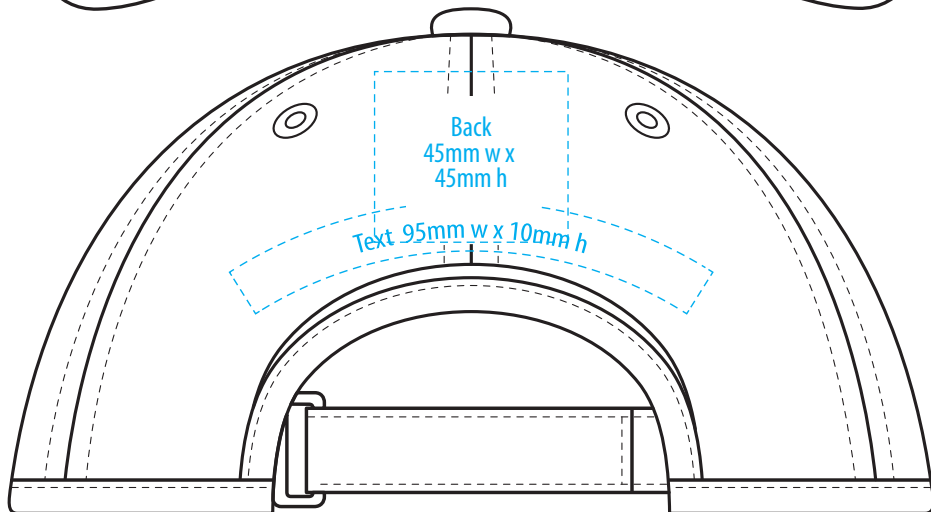

4381

COLOURWAYS

-----  
COLOUR

**NOTE:**  
The maximum decoration area is a guide only and is greatly dependant on the logo shape.

**NOTE:**  
The maximum decoration area is a guide only and is greatly dependant on the logo shape.

4381

**NOTE:**

The maximum decoration area is a guide only and is greatly dependant on the logo shape.

SUPASUB / SUPAETCH / SUPAFLEX

[ PATCH MUST BE AT LEAST 25MM X 25MM ]