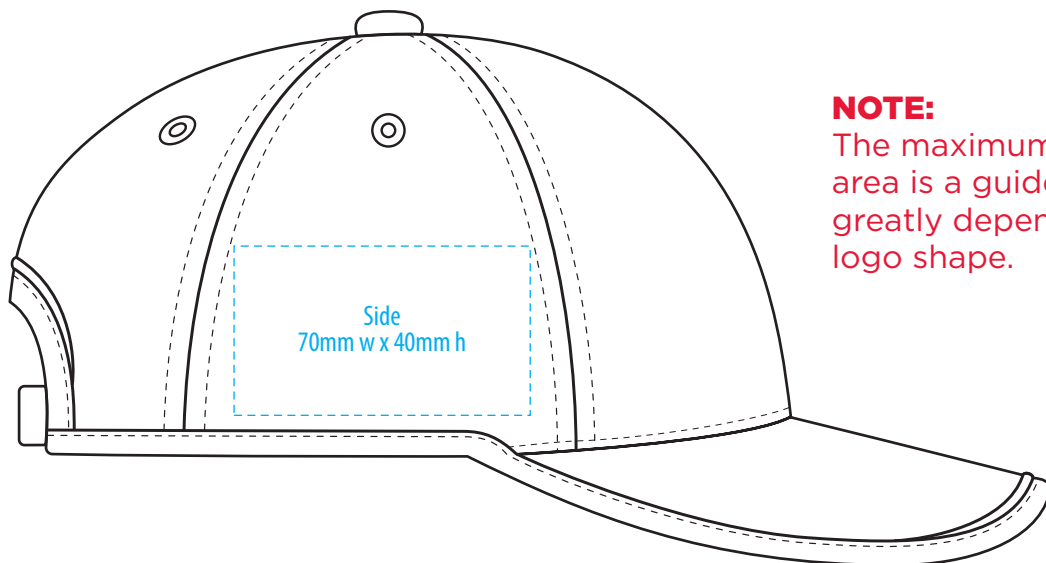

4381

COLOURWAYS

-----  
COLOUR

**NOTE:**  
The maximum decoration area is a guide only and is greatly dependant on the logo shape.

**NOTE:**  
The maximum decoration area is a guide only and is greatly dependant on the logo shape.

4381

**NOTE:**

The maximum decoration area is a guide only and is greatly dependant on the logo shape.

SUPASUB / SUPAETCH / SUPAFLEX

[ PATCH MUST BE AT LEAST 25MM X 25MM ]