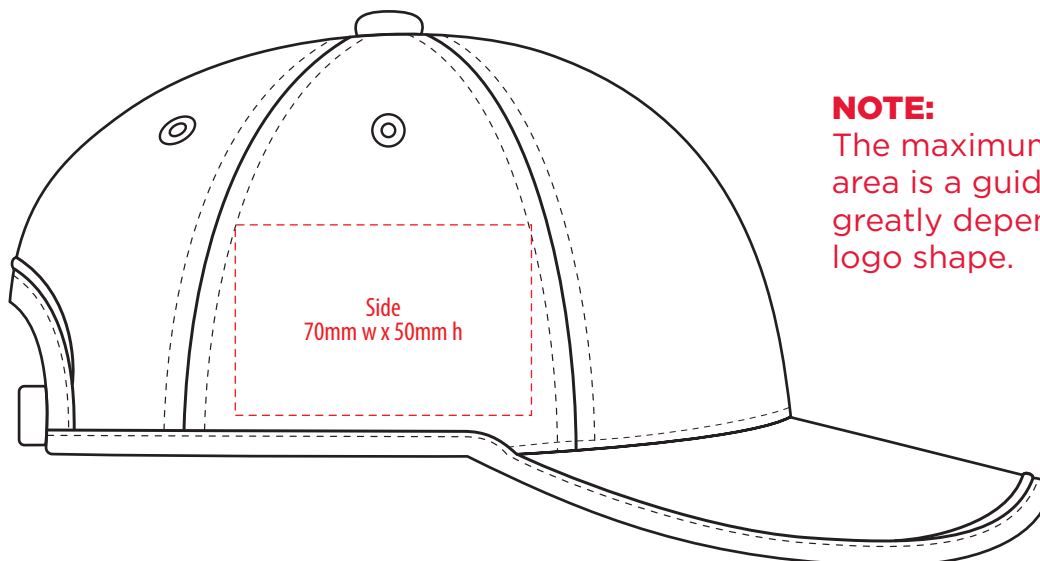

4381

COLOURWAYS

-----  
COLOUR

**NOTE:**  
The maximum decoration area is a guide only and is greatly dependant on the logo shape.

**NOTE:**  
The maximum decoration area is a guide only and is greatly dependant on the logo shape.

4381

**NOTE:**

The maximum decoration area is a guide only and is greatly dependant on the logo shape.

SUPASUB / SUPAETCH / SUPAFLEX

[ PATCH MUST BE AT LEAST 25MM X 25MM ]