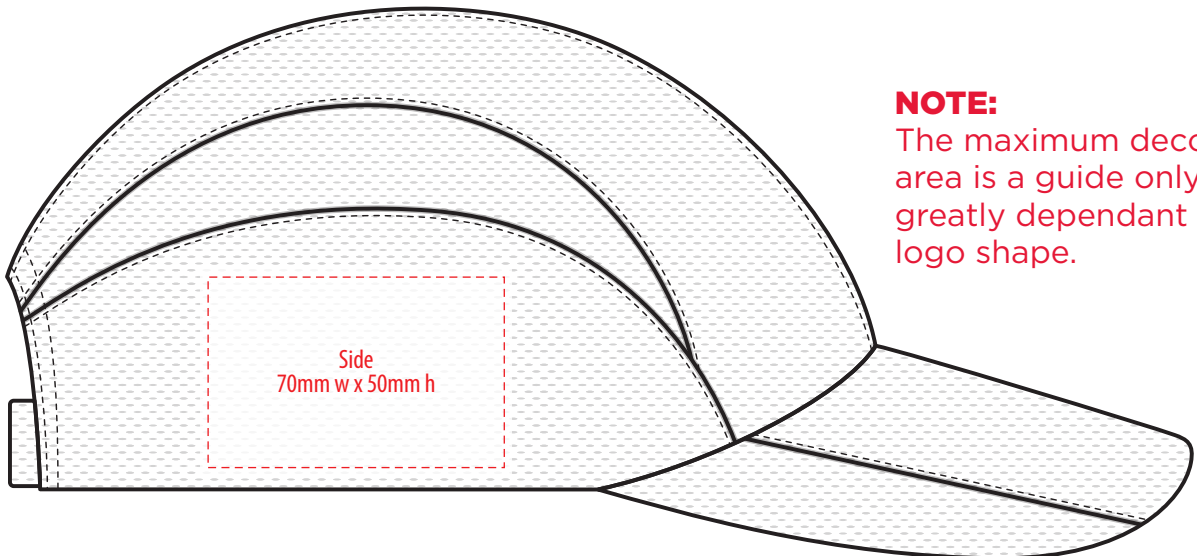

4382

COLOURWAYS

COLOUR

NOTE:

The maximum decoration area is a guide only and is greatly dependant on the logo shape.

NOTE:

The maximum decoration area is a guide only and is greatly dependant on the logo shape.

4382

NOTE:

The maximum decoration area is a guide only and is greatly dependant on the logo shape.

SUPASUB / SUPAETCH / SUPAFLEX

[PATCH MUST BE AT LEAST 25MM X 25MM]

4382

FABRIC SWATCH

BLACK/WHITE		BLACK		WHITE
COOL GREY/WHITE		PMS Cool Grey 5 C		WHITE
HOT PINK/WHITE		PMS 1915 C		WHITE
NAVY/GOLD		PMS 2965		PMS 109