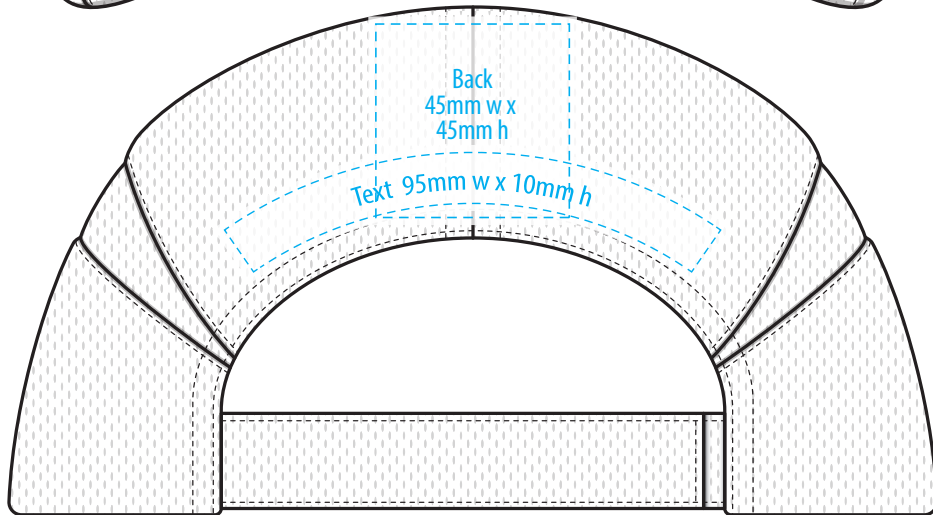

4382

COLOURWAYS

COLOUR

NOTE:

The maximum decoration area is a guide only and is greatly dependant on the logo shape.

NOTE:

The maximum decoration area is a guide only and is greatly dependant on the logo shape.

4382

NOTE:

The maximum decoration area is a guide only and is greatly dependant on the logo shape.

SUPASUB / SUPAETCH / SUPAFLEX

[PATCH MUST BE AT LEAST 25MM X 25MM]

4382

FABRIC SWATCH

BLACK/WHITE		BLACK		WHITE
COOL GREY/WHITE		PMS Cool Grey 5 C		WHITE
HOT PINK/WHITE		PMS 1915 C		WHITE
NAVY/GOLD		PMS 2965		PMS 109