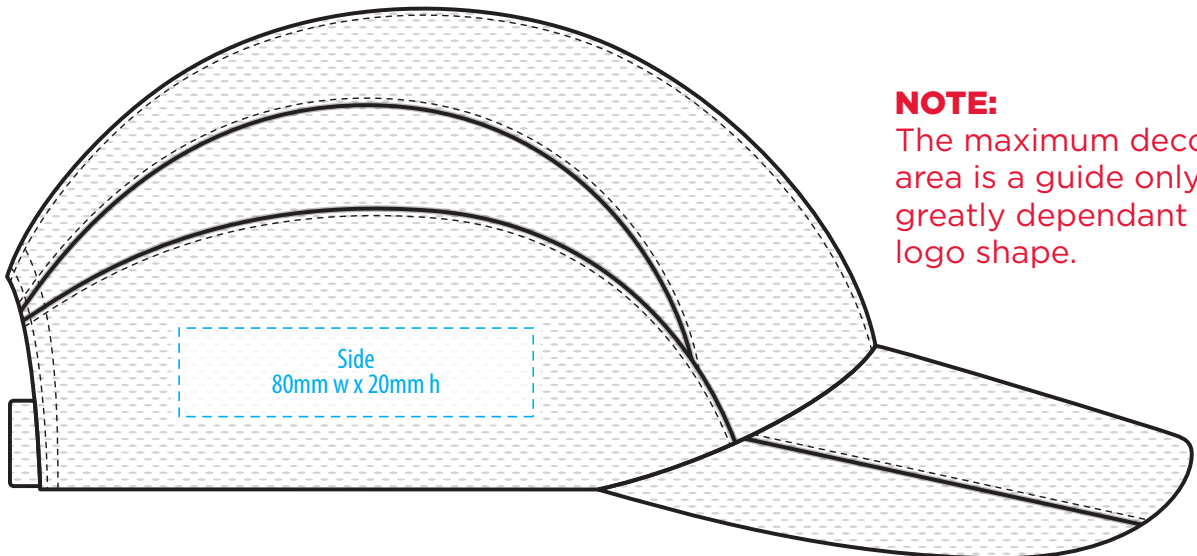

4382

COLOURWAYS

COLOUR

NOTE:

The maximum decoration area is a guide only and is greatly dependant on the logo shape.

NOTE:

The maximum decoration area is a guide only and is greatly dependant on the logo shape.

4382

NOTE:

The maximum decoration area is a guide only and is greatly dependant on the logo shape.

SUPASUB / SUPAETCH / SUPAFLEX

[PATCH MUST BE AT LEAST 25MM X 25MM]

4382

FABRIC SWATCH

BLACK/WHITE		BLACK		WHITE
COOL GREY/WHITE		PMS Cool Grey 5 C		WHITE
HOT PINK/WHITE		PMS 1915 C		WHITE
NAVY/GOLD		PMS 2965		PMS 109