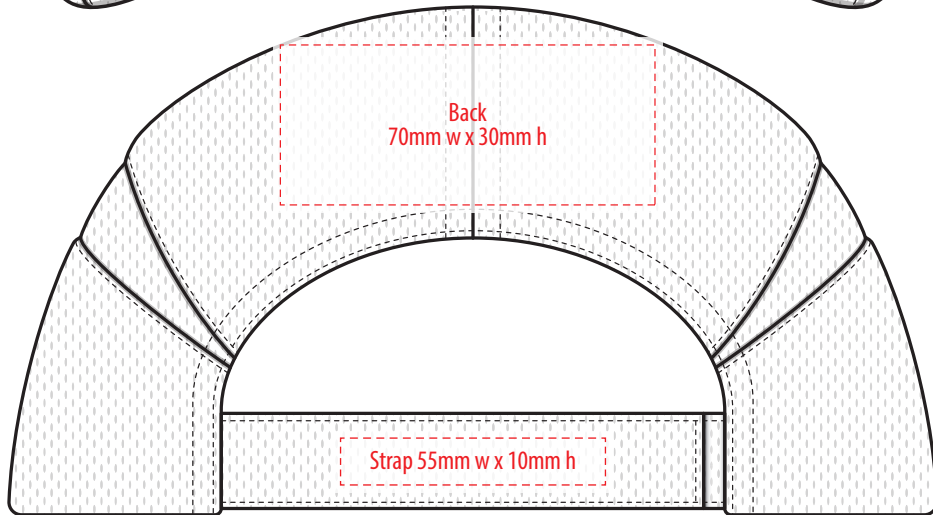

4382

COLOURWAYS

COLOUR

NOTE:

The maximum decoration area is a guide only and is greatly dependant on the logo shape.

NOTE:

The maximum decoration area is a guide only and is greatly dependant on the logo shape.

4382

NOTE:

The maximum decoration area is a guide only and is greatly dependant on the logo shape.

SUPASUB / SUPAETCH / SUPAFLEX

[PATCH MUST BE AT LEAST 25MM X 25MM]

4382

FABRIC SWATCH

BLACK/WHITE		BLACK		WHITE
COOL GREY/WHITE		PMS Cool Grey 5 C		WHITE
HOT PINK/WHITE		PMS 1915 C		WHITE
NAVY/GOLD		PMS 2965		PMS 109