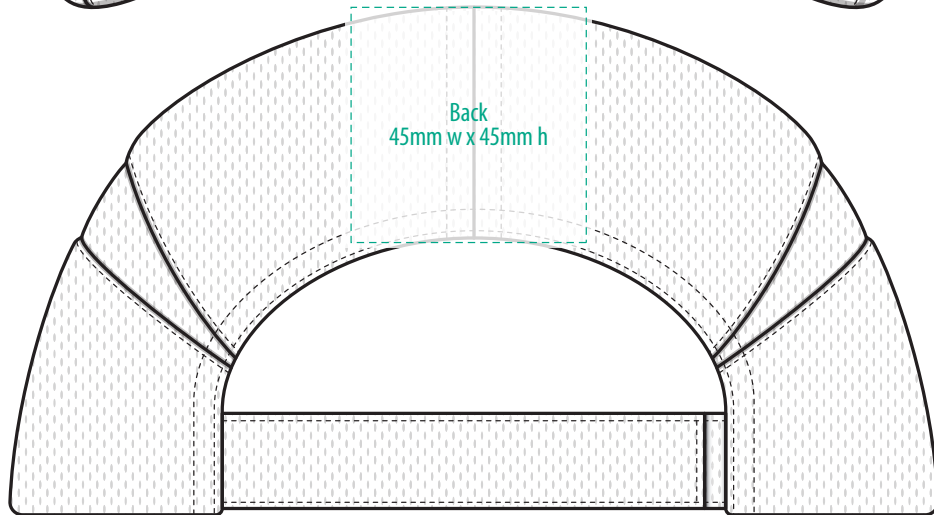

4382

COLOURWAYS

COLOUR

NOTE:

The maximum decoration area is a guide only and is greatly dependant on the logo shape.

NOTE:

The maximum decoration area is a guide only and is greatly dependant on the logo shape.

4382

NOTE:

The maximum decoration area is a guide only and is greatly dependant on the logo shape.

SUPASUB / SUPAETCH / SUPAFLEX

[PATCH MUST BE AT LEAST 25MM X 25MM]

4382

FABRIC SWATCH

BLACK/WHITE		BLACK		WHITE
COOL GREY/WHITE		PMS Cool Grey 5 C		WHITE
HOT PINK/WHITE		PMS 1915 C		WHITE
NAVY/GOLD		PMS 2965		PMS 109