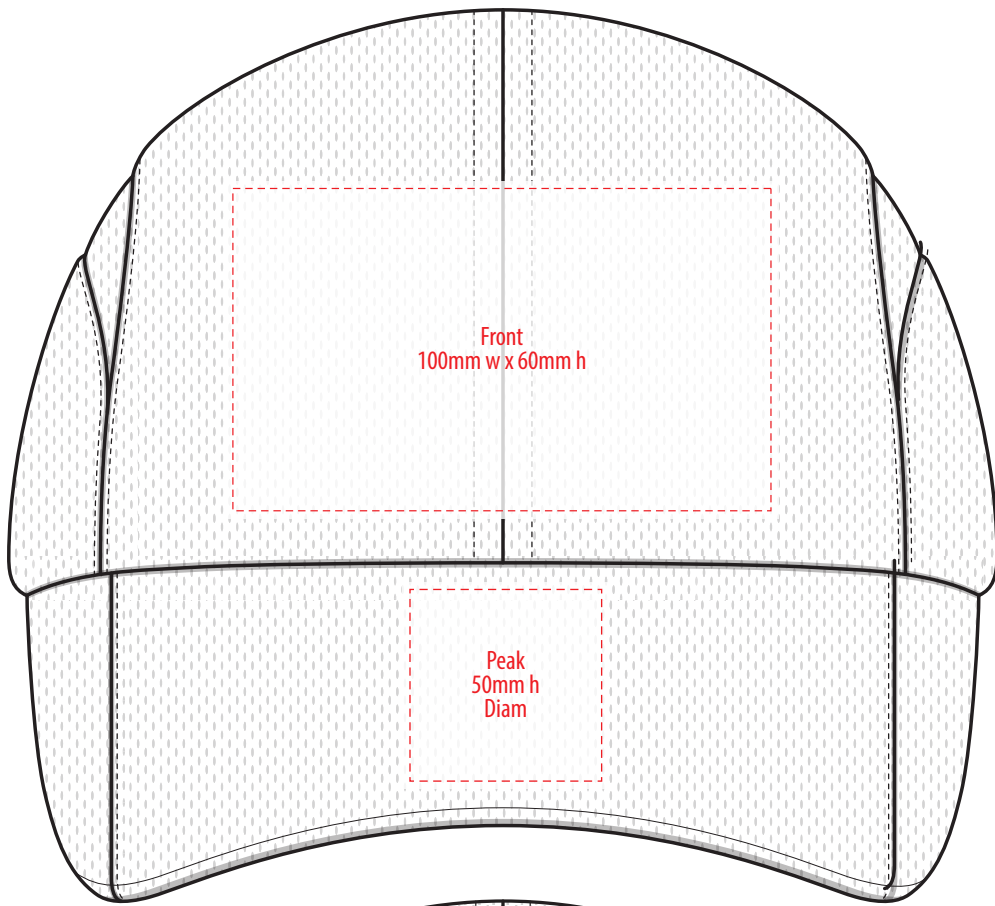

4382

COLOURWAYS

COLOUR

NOTE:

The maximum decoration area is a guide only and is greatly dependant on the logo shape.

NOTE:

The maximum decoration area is a guide only and is greatly dependant on the logo shape.

4382

NOTE:

The maximum decoration area is a guide only and is greatly dependant on the logo shape.

SUPASUB / SUPAETCH / SUPAFLEX

[PATCH MUST BE AT LEAST 25MM X 25MM]

4382

FABRIC SWATCH

BLACK/WHITE		BLACK		WHITE
COOL GREY/WHITE		PMS Cool Grey 5 C		WHITE
HOT PINK/WHITE		PMS 1915 C		WHITE
NAVY/GOLD		PMS 2965		PMS 109