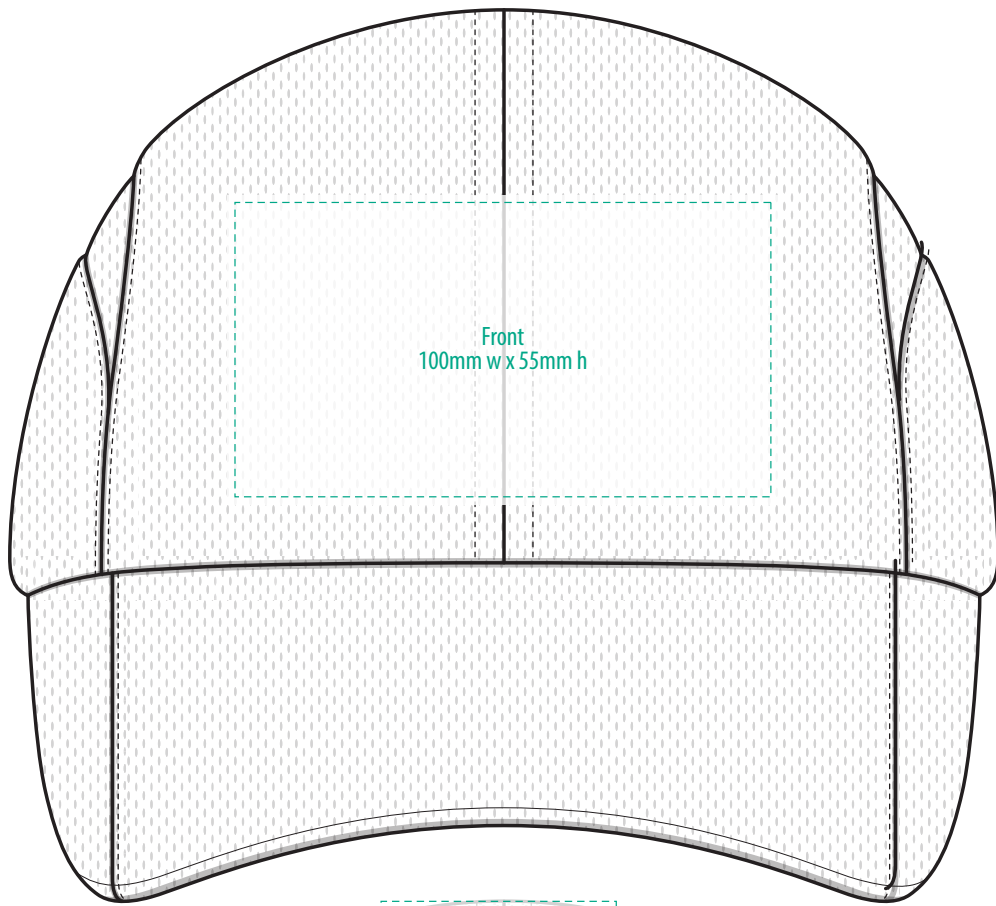

4382

COLOURWAYS

COLOUR

NOTE:

The maximum decoration area is a guide only and is greatly dependant on the logo shape.

NOTE:

The maximum decoration area is a guide only and is greatly dependant on the logo shape.

4382

NOTE:

The maximum decoration area is a guide only and is greatly dependant on the logo shape.

SUPASUB / SUPAETCH / SUPAFLEX

[PATCH MUST BE AT LEAST 25MM X 25MM]

4382

FABRIC SWATCH

BLACK/WHITE		BLACK		WHITE
COOL GREY/WHITE		PMS Cool Grey 5 C		WHITE
HOT PINK/WHITE		PMS 1915 C		WHITE
NAVY/GOLD		PMS 2965		PMS 109