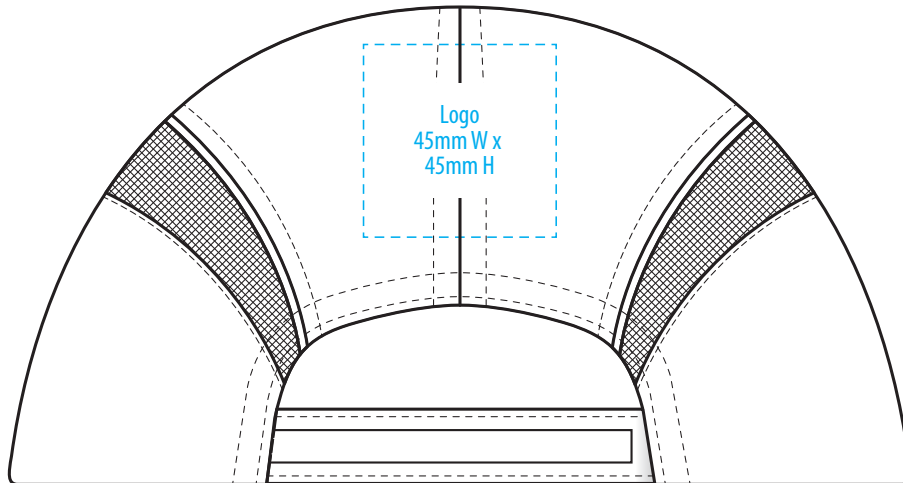

4385

COLOURWAYS

COLOUR

NOTE:
The maximum decoration area is a guide only and is greatly dependant on the logo shape.

NOTE:

The maximum decoration area is a guide only and is greatly dependant on the logo shape.

NOTE:
The maximum decoration area is a guide only and is greatly dependant on the logo shape.

SUPASUB / SUPAETCH / SUPAFLEX

[PATCH MUST BE AT LEAST 25MM X 25MM]

4385

FABRIC SWATCH

NAVY

PMS 539 C

WHITE