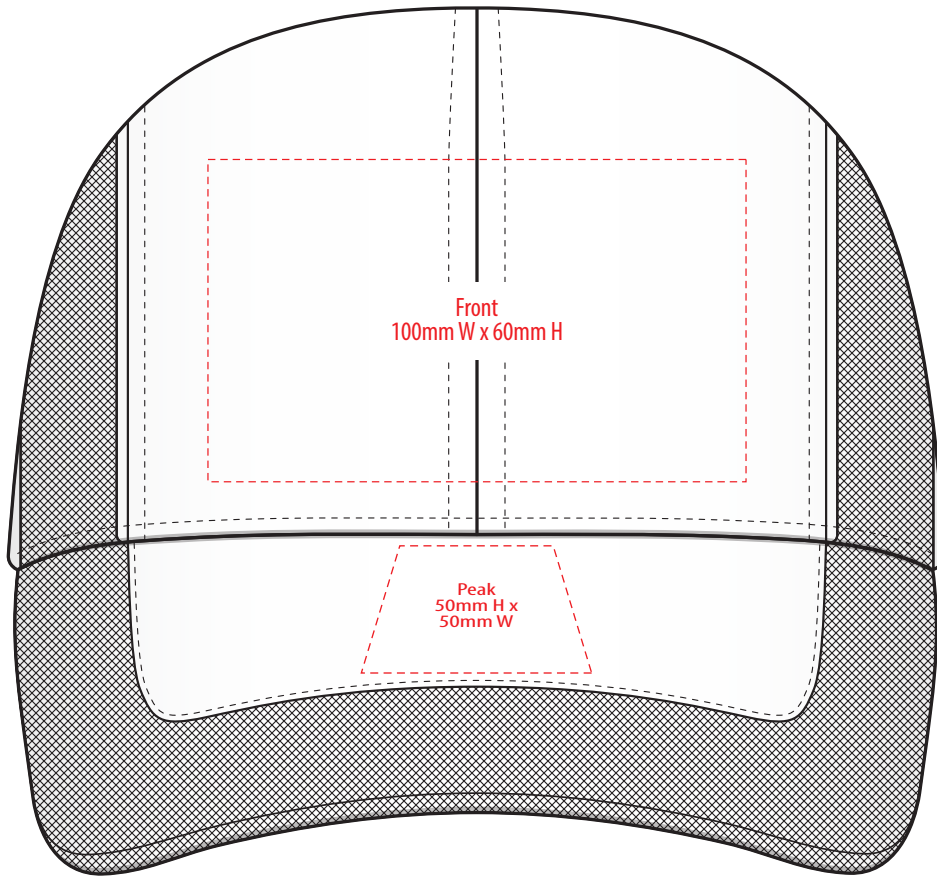

4385

COLOURWAYS

COLOUR

NOTE:
The maximum decoration area is a guide only and is greatly dependant on the logo shape.

NOTE:

The maximum decoration area is a guide only and is greatly dependant on the logo shape.

NOTE:
The maximum decoration area is a guide only and is greatly dependant on the logo shape.

SUPASUB / SUPAETCH / SUPAFLEX

[PATCH MUST BE AT LEAST 25MM X 25MM]

4385

FABRIC SWATCH

NAVY

PMS 539 C

WHITE