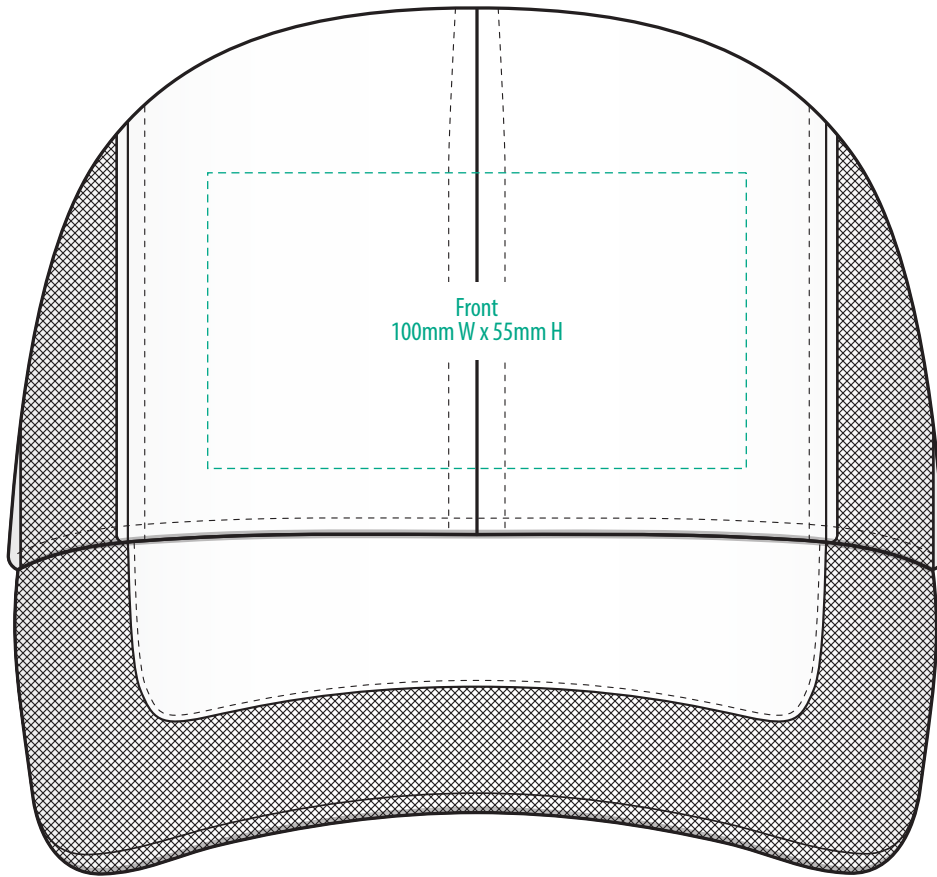

4385

COLOURWAYS

COLOUR

NOTE:
The maximum decoration area is a guide only and is greatly dependant on the logo shape.

NOTE:

The maximum decoration area is a guide only and is greatly dependant on the logo shape.

NOTE:
The maximum decoration area is a guide only and is greatly dependant on the logo shape.

SUPASUB / SUPAETCH / SUPAFLEX

[PATCH MUST BE AT LEAST 25MM X 25MM]

4385

FABRIC SWATCH

NAVY

PMS 539 C

WHITE