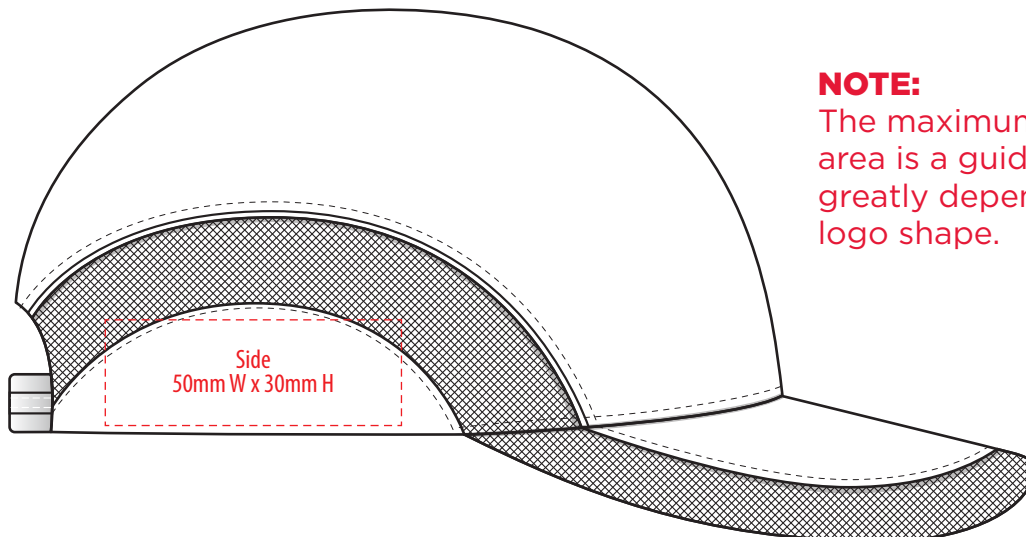

4385

COLOURWAYS

COLOUR

NOTE:
The maximum decoration area is a guide only and is greatly dependant on the logo shape.

NOTE:

The maximum decoration area is a guide only and is greatly dependant on the logo shape.

NOTE:
The maximum decoration area is a guide only and is greatly dependant on the logo shape.

SUPASUB / SUPAETCH / SUPAFLEX

[PATCH MUST BE AT LEAST 25MM X 25MM]

4385

FABRIC SWATCH

NAVY

PMS 539 C

WHITE