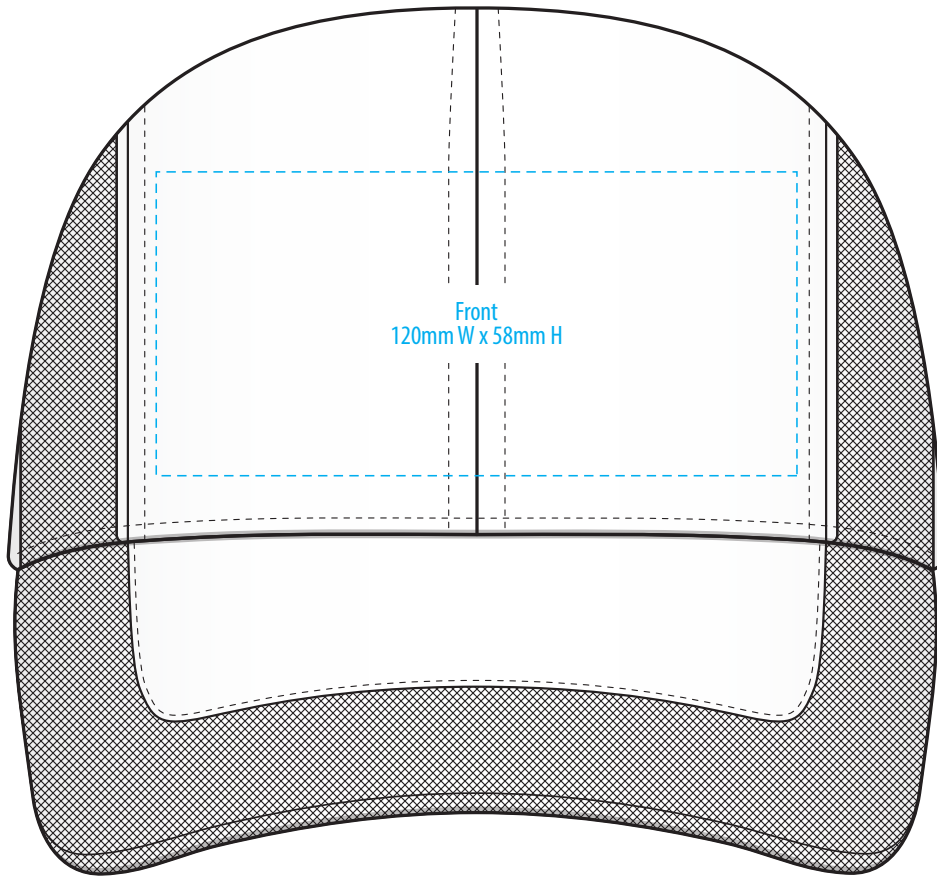

4385

COLOURWAYS

COLOUR

NOTE:
The maximum decoration area is a guide only and is greatly dependant on the logo shape.

NOTE:

The maximum decoration area is a guide only and is greatly dependant on the logo shape.

NOTE:
The maximum decoration area is a guide only and is greatly dependant on the logo shape.

SUPASUB / SUPAETCH / SUPAFLEX

[PATCH MUST BE AT LEAST 25MM X 25MM]

4385

FABRIC SWATCH

NAVY

PMS 539 C

WHITE