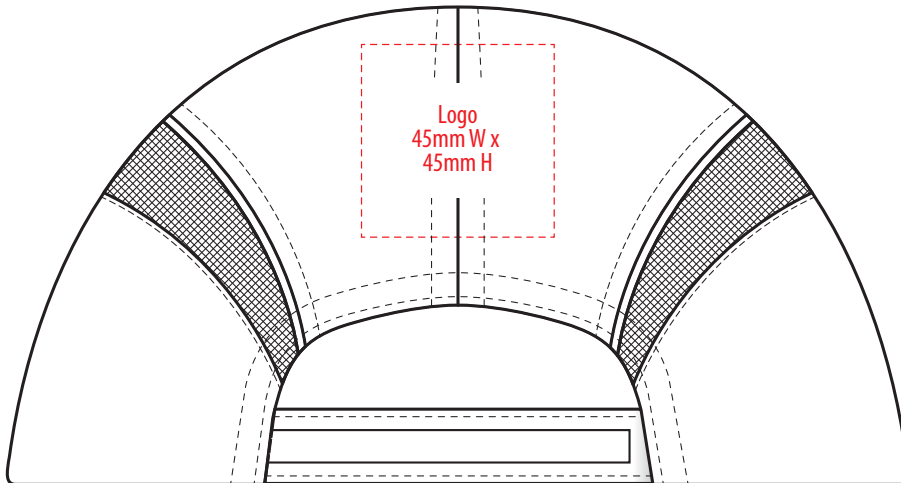

4385

COLOURWAYS

COLOUR

NOTE:
The maximum decoration area is a guide only and is greatly dependant on the logo shape.

NOTE:

The maximum decoration area is a guide only and is greatly dependant on the logo shape.

NOTE:
The maximum decoration area is a guide only and is greatly dependant on the logo shape.

SUPASUB / SUPAETCH / SUPAFLEX

[PATCH MUST BE AT LEAST 25MM X 25MM]

4385

FABRIC SWATCH

NAVY

PMS 539 C

WHITE