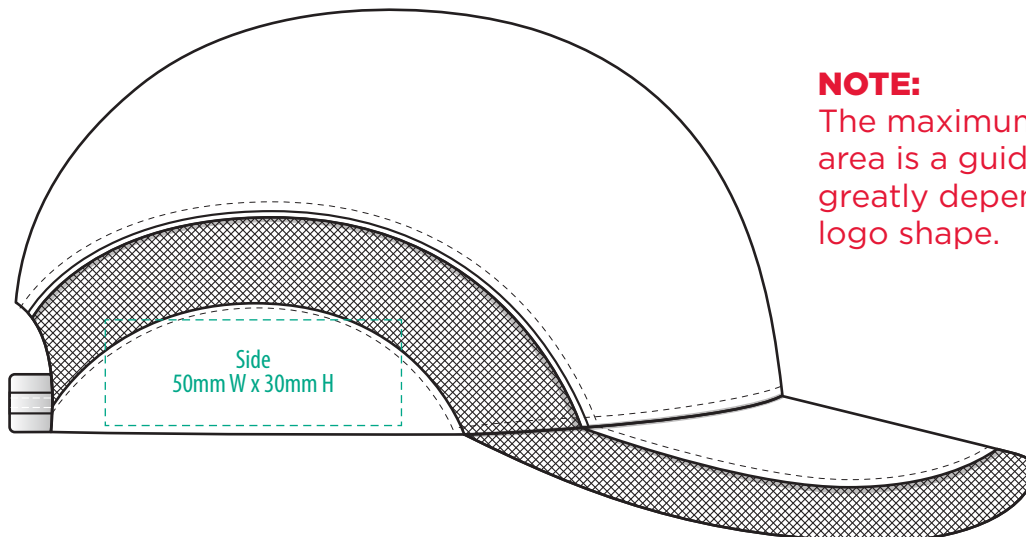

4385

COLOURWAYS

COLOUR

NOTE:
The maximum decoration area is a guide only and is greatly dependant on the logo shape.

NOTE:

The maximum decoration area is a guide only and is greatly dependant on the logo shape.

NOTE:
The maximum decoration area is a guide only and is greatly dependant on the logo shape.

SUPASUB / SUPAETCH / SUPAFLEX

[PATCH MUST BE AT LEAST 25MM X 25MM]

4385

FABRIC SWATCH

NAVY

PMS 539 C

WHITE