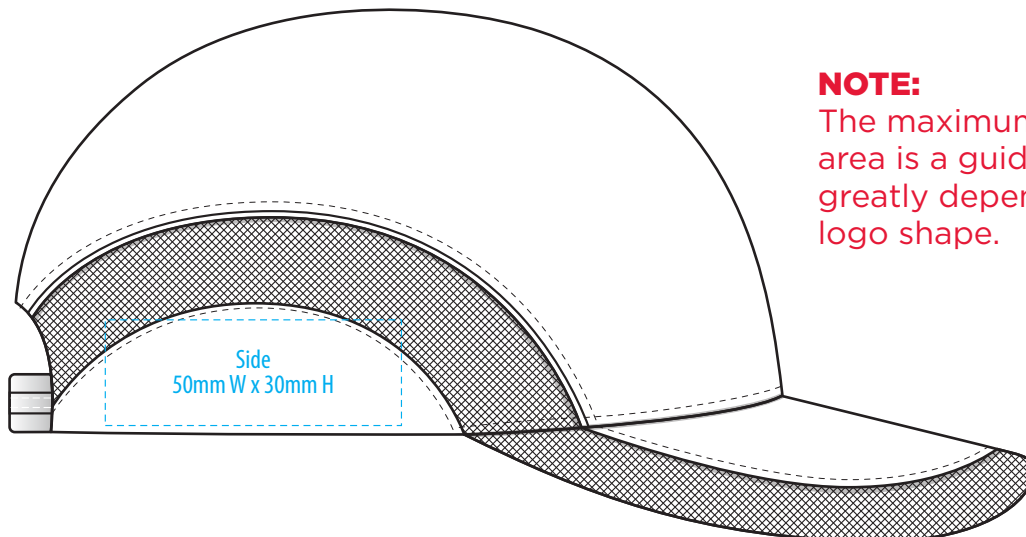

4385

COLOURWAYS

COLOUR

NOTE:
The maximum decoration area is a guide only and is greatly dependant on the logo shape.

NOTE:

The maximum decoration area is a guide only and is greatly dependant on the logo shape.

NOTE:
The maximum decoration area is a guide only and is greatly dependant on the logo shape.

SUPASUB / SUPAETCH / SUPAFLEX

[PATCH MUST BE AT LEAST 25MM X 25MM]

4385

FABRIC SWATCH

NAVY

PMS 539 C

WHITE