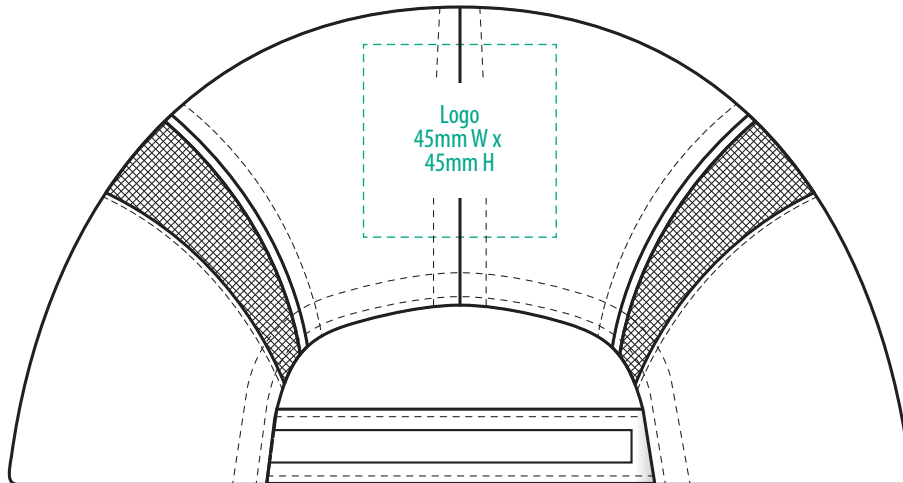

4385

COLOURWAYS

COLOUR

NOTE:
The maximum decoration area is a guide only and is greatly dependant on the logo shape.

NOTE:

The maximum decoration area is a guide only and is greatly dependant on the logo shape.

NOTE:
The maximum decoration area is a guide only and is greatly dependant on the logo shape.

SUPASUB / SUPAETCH / SUPAFLEX

[PATCH MUST BE AT LEAST 25MM X 25MM]

4385

FABRIC SWATCH

NAVY

PMS 539 C

WHITE