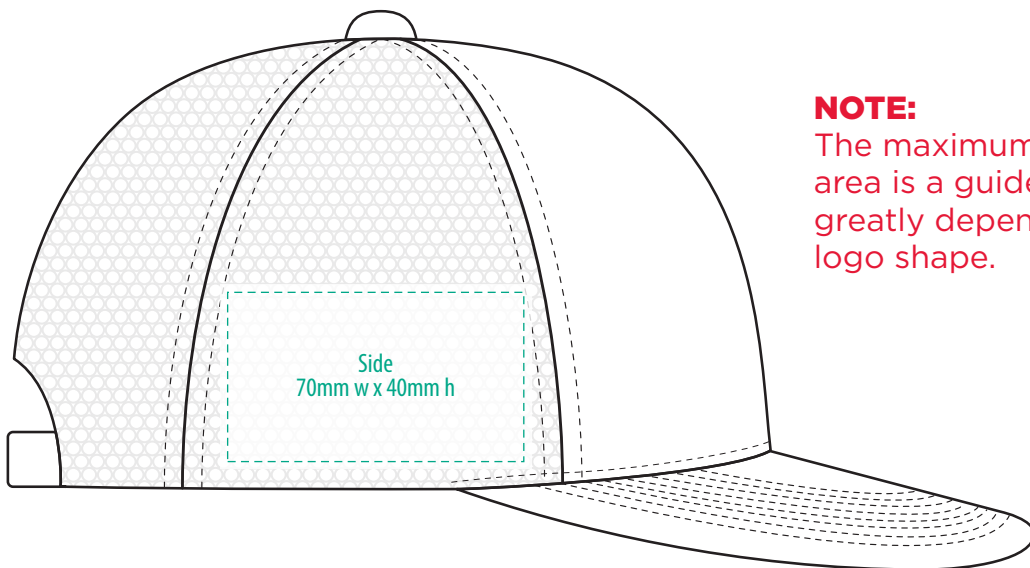

4390

COLOURWAYS

COLOUR

4390

NOTE:

The maximum decoration area is a guide only and is greatly dependant on the logo shape.

EMBROIDERY

4390

NOTE:
The maximum decoration area is a guide only and is greatly dependant on the logo shape.

SUPACLOUR

4390

NOTE:

The maximum decoration area is a guide only and is greatly dependant on the logo shape.

SUPASUB / SUPAETCH / SUPAFLEX