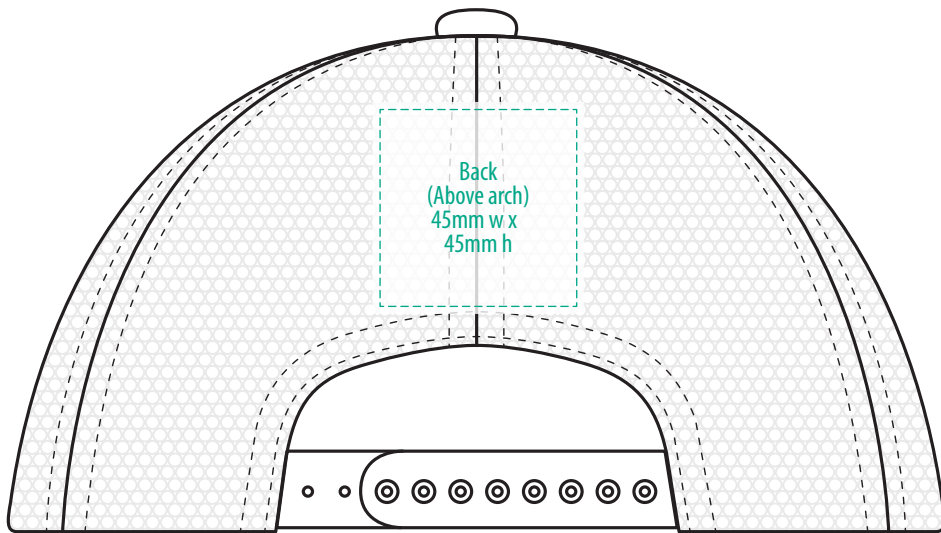

4390

COLOURWAYS

COLOUR

4390

NOTE:

The maximum decoration area is a guide only and is greatly dependant on the logo shape.

EMBROIDERY

4390

NOTE:
The maximum decoration area is a guide only and is greatly dependant on the logo shape.

SUPACLOUR

4390

NOTE:

The maximum decoration area is a guide only and is greatly dependant on the logo shape.

SUPASUB / SUPAETCH / SUPAFLEX

[PATCH MUST BE AT LEAST 25MM X 25MM]

4390

FABRIC SWATCH

BLACK/BLACK

BLACK

BLACK

NAVY/NAVY

PMS 2965 C