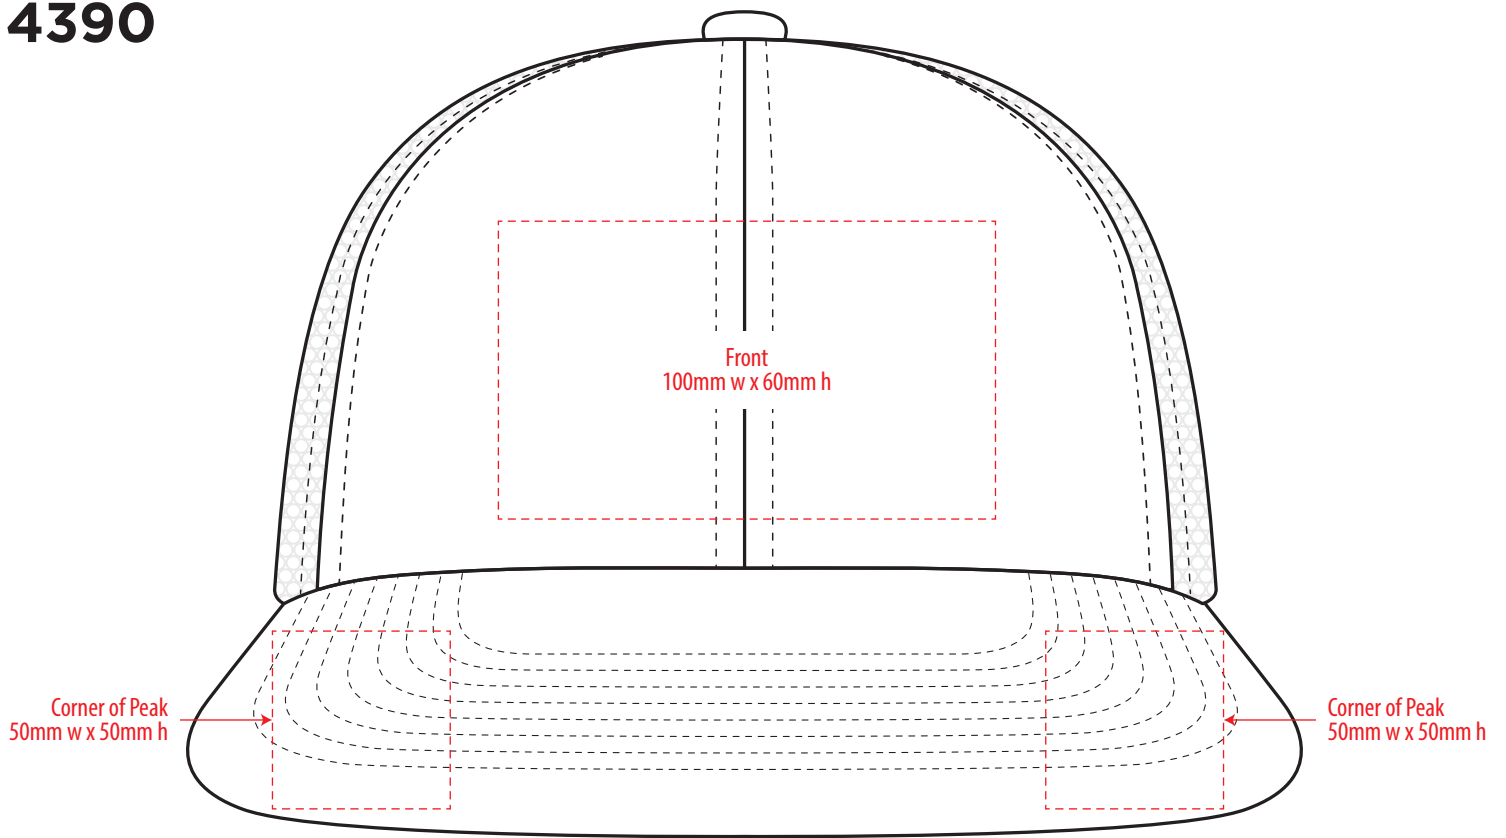

4390

COLOURWAYS

COLOUR

4390

NOTE:

The maximum decoration area is a guide only and is greatly dependant on the logo shape.

EMBROIDERY

4390

NOTE:
The maximum decoration area is a guide only and is greatly dependant on the logo shape.

SUPACLOUR

4390

NOTE:

The maximum decoration area is a guide only and is greatly dependant on the logo shape.

SUPASUB / SUPAETCH / SUPAFLEX

[PATCH MUST BE AT LEAST 25MM X 25MM]

4390

FABRIC SWATCH

BLACK/BLACK

BLACK

BLACK

NAVY/NAVY

PMS 2965 C