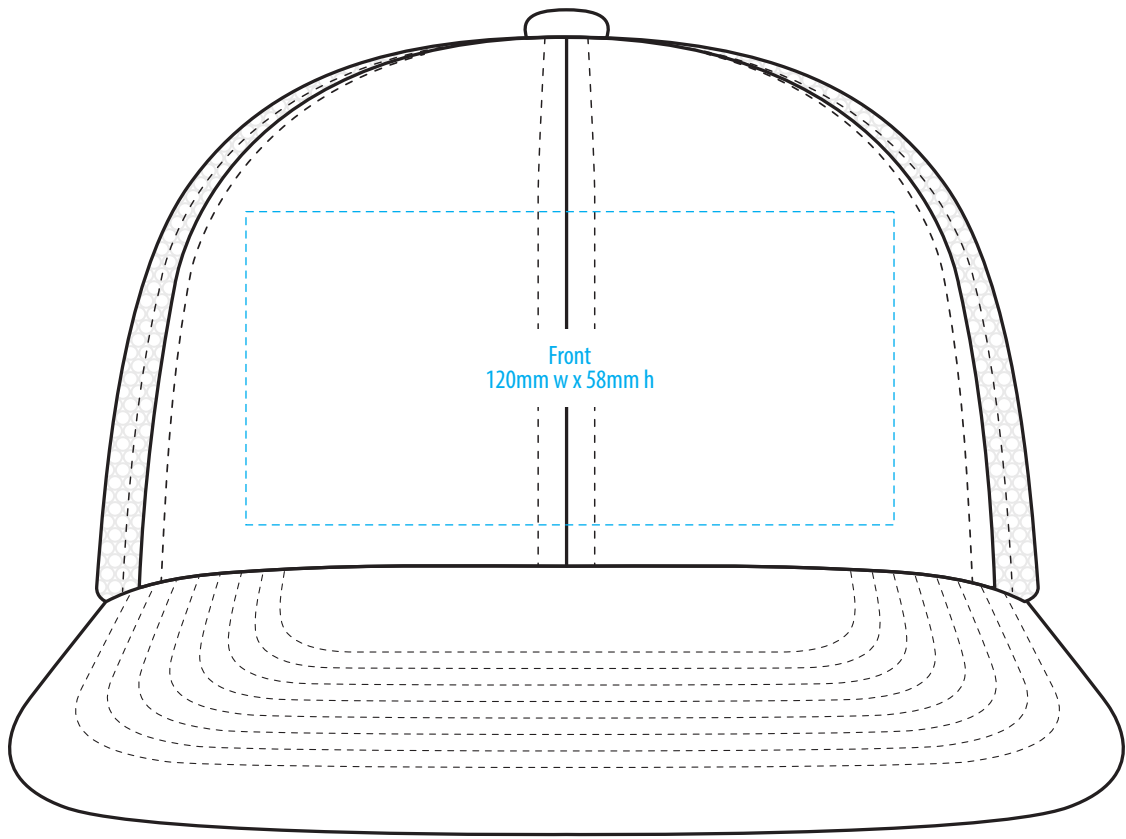

4390

COLOURWAYS

COLOUR

4390

NOTE:

The maximum decoration area is a guide only and is greatly dependant on the logo shape.

EMBROIDERY

4390

NOTE:
The maximum decoration area is a guide only and is greatly dependant on the logo shape.

SUPACLOUR

4390

NOTE:

The maximum decoration area is a guide only and is greatly dependant on the logo shape.

SUPASUB / SUPAETCH / SUPAFLEX

[PATCH MUST BE AT LEAST 25MM X 25MM]

4390

FABRIC SWATCH

BLACK/BLACK

BLACK

BLACK

NAVY/NAVY

PMS 2965 C