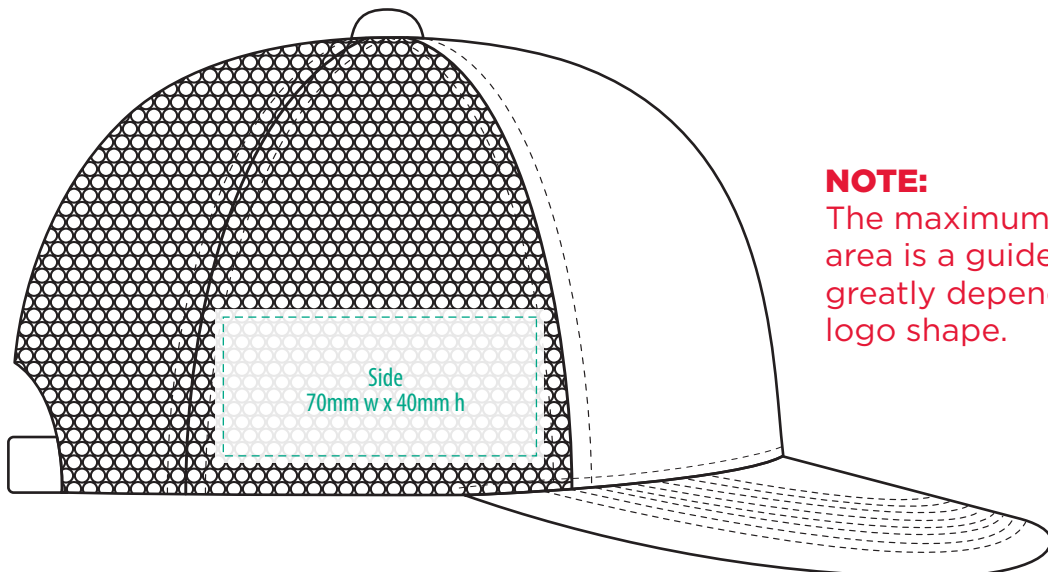

4391

COLOURWAYS

COLOUR

4391

NOTE:

The maximum decoration area is a guide only and is greatly dependant on the logo shape.

EMBROIDERY

4391

NOTE:

The maximum decoration area is a guide only and is greatly dependant on the logo shape.

4391

NOTE:

The maximum decoration area is a guide only and is greatly dependant on the logo shape.

SUPASUB / SUPAETCH / SUPAFLEX