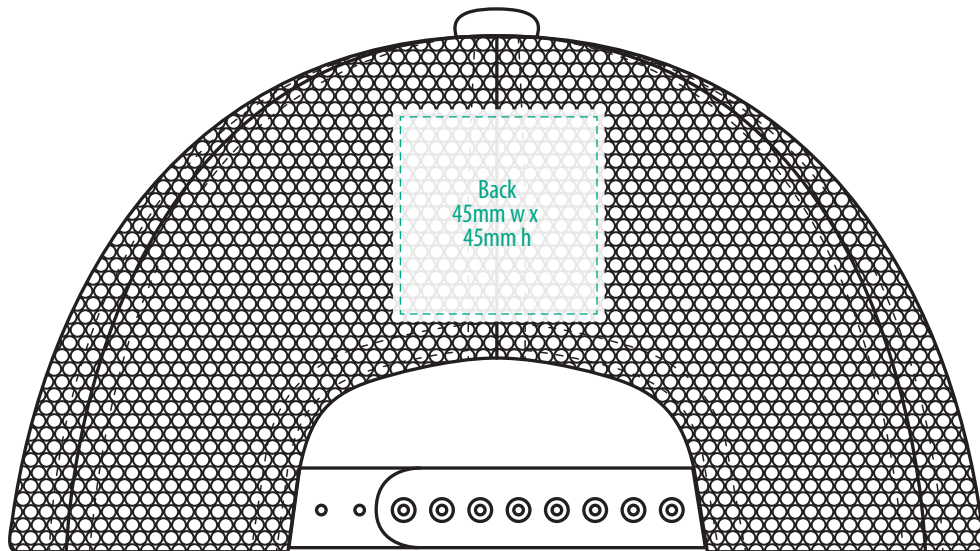

4391

COLOURWAYS

COLOUR

4391

NOTE:

The maximum decoration area is a guide only and is greatly dependant on the logo shape.

EMBROIDERY

4391

NOTE:

The maximum decoration area is a guide only and is greatly dependant on the logo shape.

4391

NOTE:

The maximum decoration area is a guide only and is greatly dependant on the logo shape.

SUPASUB / SUPAETCH / SUPAFLEX

[PATCH MUST BE AT LEAST 25MM X 25MM]

4391

FABRIC SWATCH

BLACK/BLACK

BLACK

BLACK

NAVY/NAVY

PMS 296 C