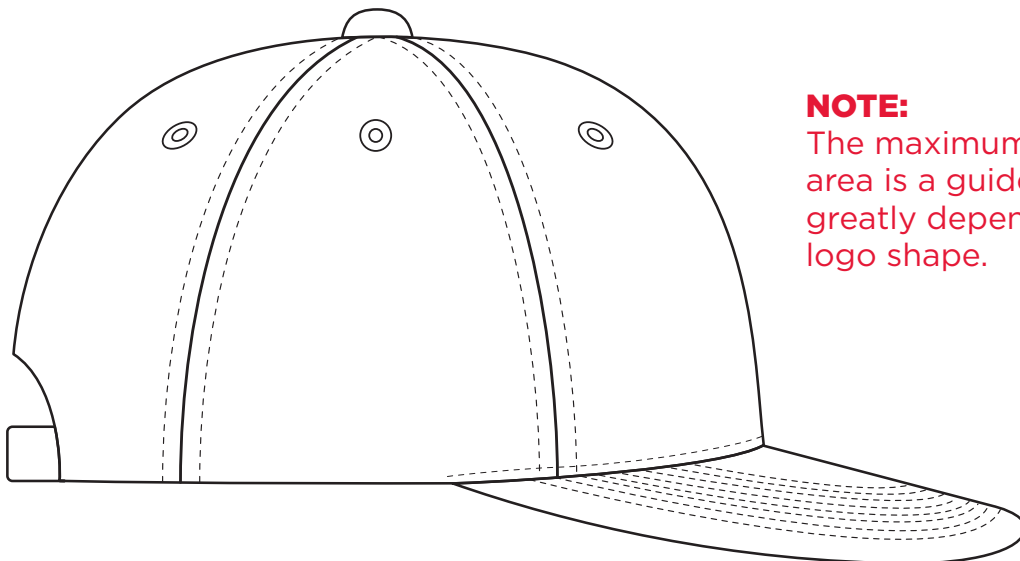

4392

COLOURWAYS

COLOUR

NOTE:
The maximum decoration area is a guide only and is greatly dependant on the logo shape.

NOTE:
The maximum decoration area is a guide only and is greatly dependant on the logo shape.

NOTE:

The maximum decoration area is a guide only and is greatly dependant on the logo shape.

SUPASUB / SUPAETCH / SUPAFLEX

[PATCH MUST BE AT LEAST 25MM X 25MM]

4392

FABRIC SWATCH

BLACK/AQUA		BLACK		PMS 2394 C
BLACK/BLACK		BLACK		BLACK
BLACK/ORANGE		BLACK		PMS 1505 C
NAVY/NAVY		PMS 296 C		PMS 296 C