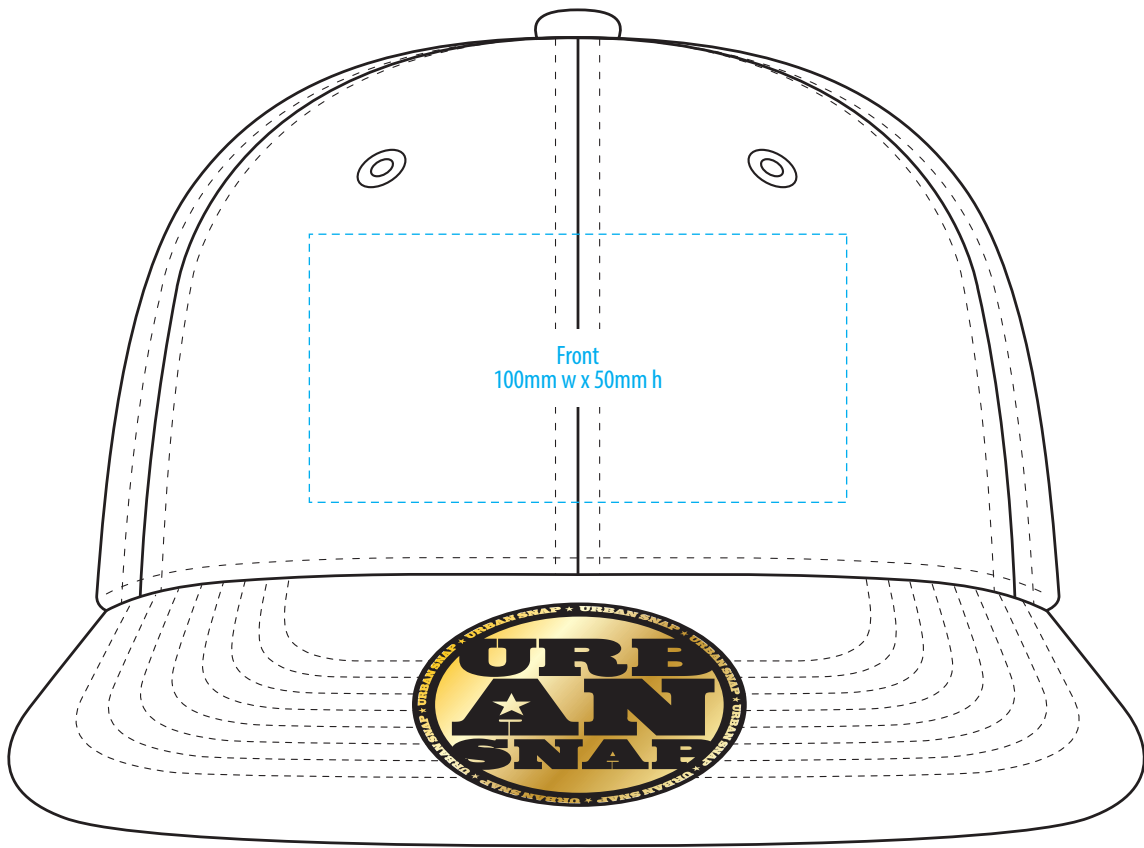

4392

COLOURWAYS

COLOUR

NOTE:
The maximum decoration area is a guide only and is greatly dependant on the logo shape.

NOTE:
The maximum decoration area is a guide only and is greatly dependant on the logo shape.

NOTE:

The maximum decoration area is a guide only and is greatly dependant on the logo shape.

SUPASUB / SUPAETCH / SUPAFLEX

[PATCH MUST BE AT LEAST 25MM X 25MM]

4392

FABRIC SWATCH

BLACK/AQUA		BLACK		PMS 2394 C
BLACK/BLACK		BLACK		BLACK
BLACK/ORANGE		BLACK		PMS 1505 C
NAVY/NAVY		PMS 296 C		PMS 296 C