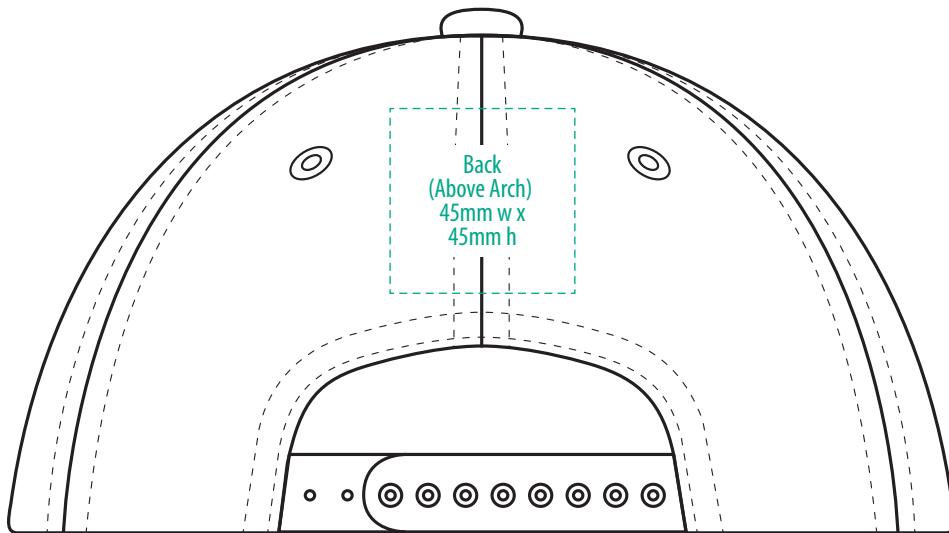

4392

COLOURWAYS

COLOUR

NOTE:
The maximum decoration area is a guide only and is greatly dependant on the logo shape.

NOTE:
The maximum decoration area is a guide only and is greatly dependant on the logo shape.

NOTE:

The maximum decoration area is a guide only and is greatly dependant on the logo shape.

SUPASUB / SUPAETCH / SUPAFLEX

[PATCH MUST BE AT LEAST 25MM X 25MM]

4392

FABRIC SWATCH

BLACK/AQUA		BLACK		PMS 2394 C
BLACK/BLACK		BLACK		BLACK
BLACK/ORANGE		BLACK		PMS 1505 C
NAVY/NAVY		PMS 296 C		PMS 296 C