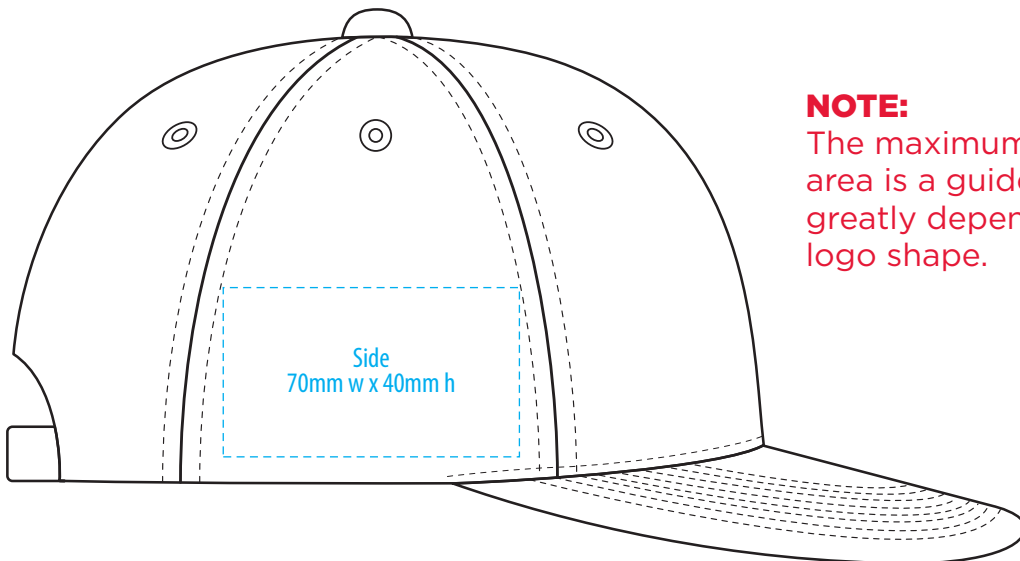

4392

COLOURWAYS

COLOUR

NOTE:
The maximum decoration area is a guide only and is greatly dependant on the logo shape.

NOTE:
The maximum decoration area is a guide only and is greatly dependant on the logo shape.

NOTE:

The maximum decoration area is a guide only and is greatly dependant on the logo shape.

SUPASUB / SUPAETCH / SUPAFLEX

[PATCH MUST BE AT LEAST 25MM X 25MM]

4392

FABRIC SWATCH

BLACK/AQUA		BLACK		PMS 2394 C
BLACK/BLACK		BLACK		BLACK
BLACK/ORANGE		BLACK		PMS 1505 C
NAVY/NAVY		PMS 296 C		PMS 296 C