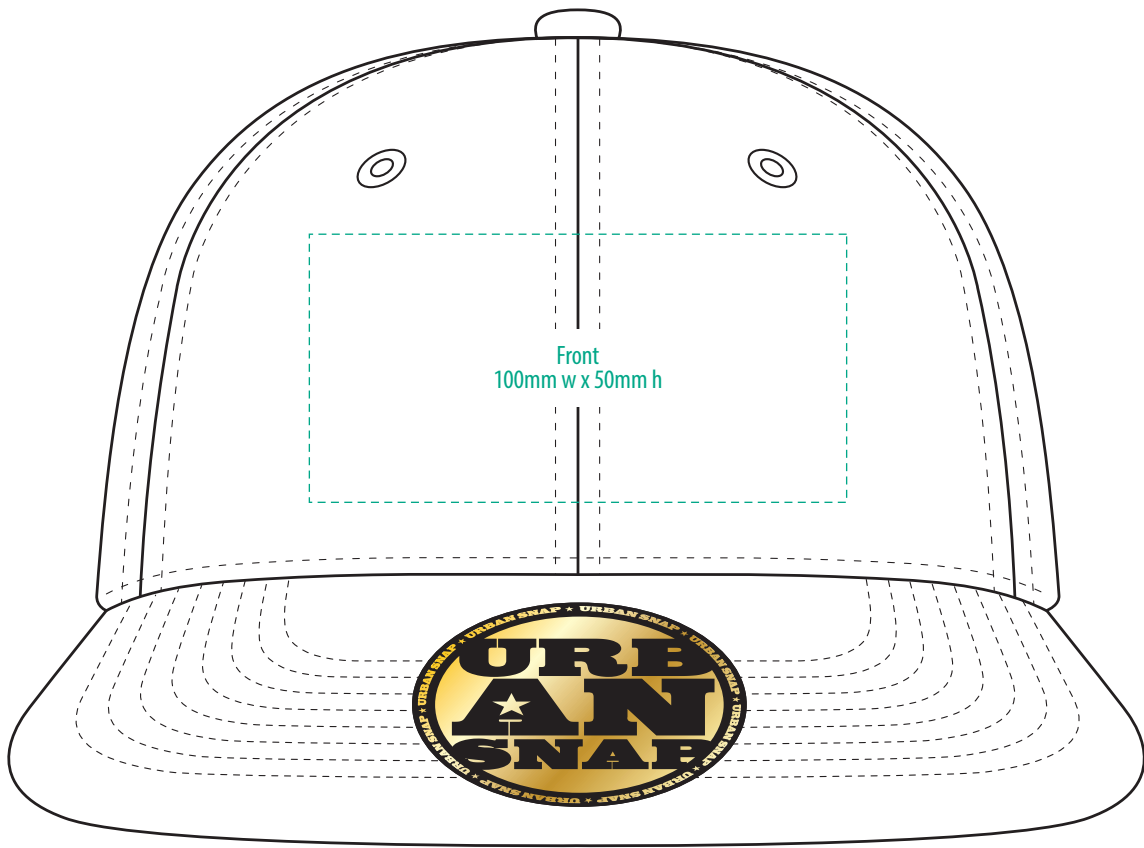

4392

COLOURWAYS

COLOUR

NOTE:
The maximum decoration area is a guide only and is greatly dependant on the logo shape.

NOTE:
The maximum decoration area is a guide only and is greatly dependant on the logo shape.

NOTE:

The maximum decoration area is a guide only and is greatly dependant on the logo shape.

SUPASUB / SUPAETCH / SUPAFLEX

[PATCH MUST BE AT LEAST 25MM X 25MM]

4392

FABRIC SWATCH

BLACK/AQUA		BLACK		PMS 2394 C
BLACK/BLACK		BLACK		BLACK
BLACK/ORANGE		BLACK		PMS 1505 C
NAVY/NAVY		PMS 296 C		PMS 296 C