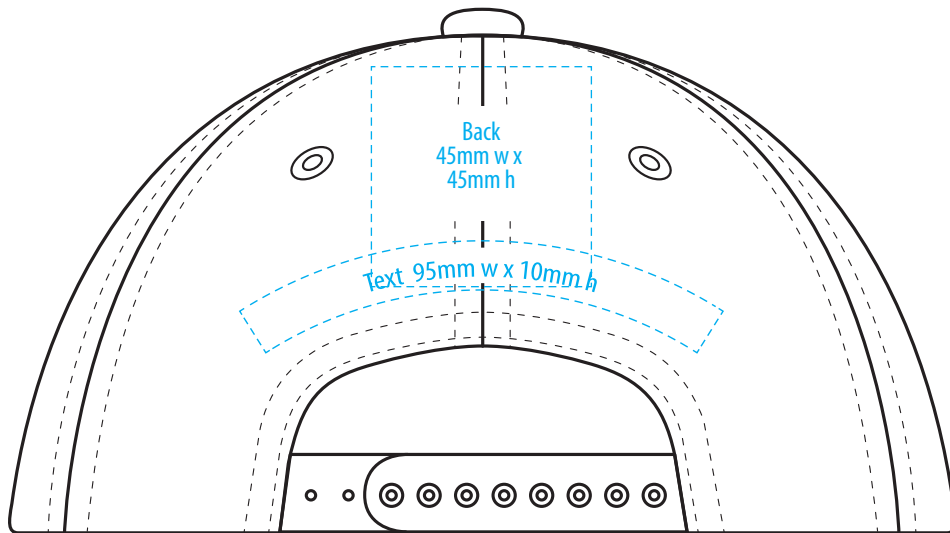

4392

COLOURWAYS

COLOUR

NOTE:
The maximum decoration area is a guide only and is greatly dependant on the logo shape.

NOTE:
The maximum decoration area is a guide only and is greatly dependant on the logo shape.

NOTE:

The maximum decoration area is a guide only and is greatly dependant on the logo shape.

SUPASUB / SUPAETCH / SUPAFLEX

[PATCH MUST BE AT LEAST 25MM X 25MM]

4392

FABRIC SWATCH

BLACK/AQUA		BLACK		PMS 2394 C
BLACK/BLACK		BLACK		BLACK
BLACK/ORANGE		BLACK		PMS 1505 C
NAVY/NAVY		PMS 296 C		PMS 296 C