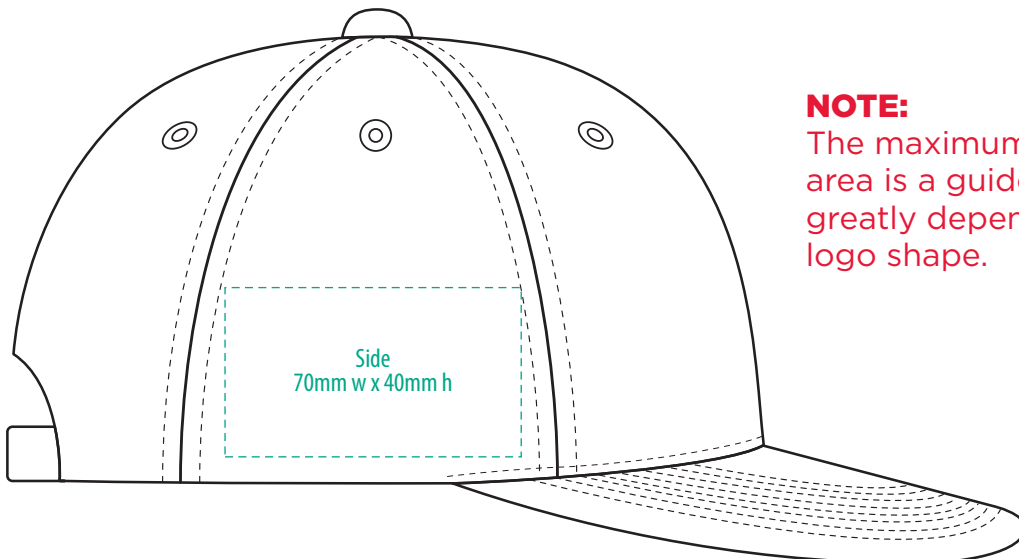

4392

COLOURWAYS

COLOUR

NOTE:
The maximum decoration area is a guide only and is greatly dependant on the logo shape.

NOTE:
The maximum decoration area is a guide only and is greatly dependant on the logo shape.

NOTE:

The maximum decoration area is a guide only and is greatly dependant on the logo shape.

SUPASUB / SUPAETCH / SUPAFLEX

[PATCH MUST BE AT LEAST 25MM X 25MM]

4392

FABRIC SWATCH

BLACK/AQUA		BLACK		PMS 2394 C
BLACK/BLACK		BLACK		BLACK
BLACK/ORANGE		BLACK		PMS 1505 C
NAVY/NAVY		PMS 296 C		PMS 296 C