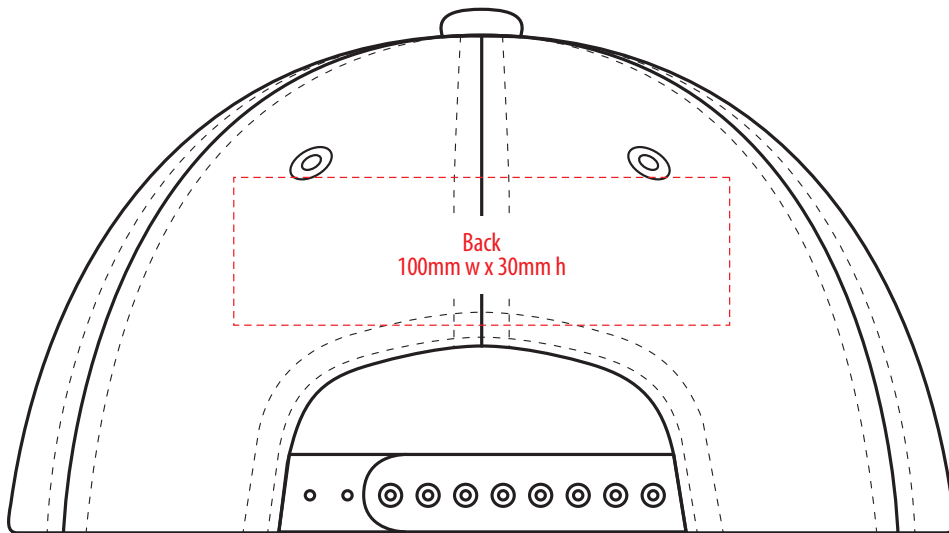

4392

COLOURWAYS

COLOUR

NOTE:
The maximum decoration area is a guide only and is greatly dependant on the logo shape.

NOTE:
The maximum decoration area is a guide only and is greatly dependant on the logo shape.

NOTE:

The maximum decoration area is a guide only and is greatly dependant on the logo shape.

SUPASUB / SUPAETCH / SUPAFLEX

[PATCH MUST BE AT LEAST 25MM X 25MM]

4392

FABRIC SWATCH

BLACK/AQUA		BLACK		PMS 2394 C
BLACK/BLACK		BLACK		BLACK
BLACK/ORANGE		BLACK		PMS 1505 C
NAVY/NAVY		PMS 296 C		PMS 296 C