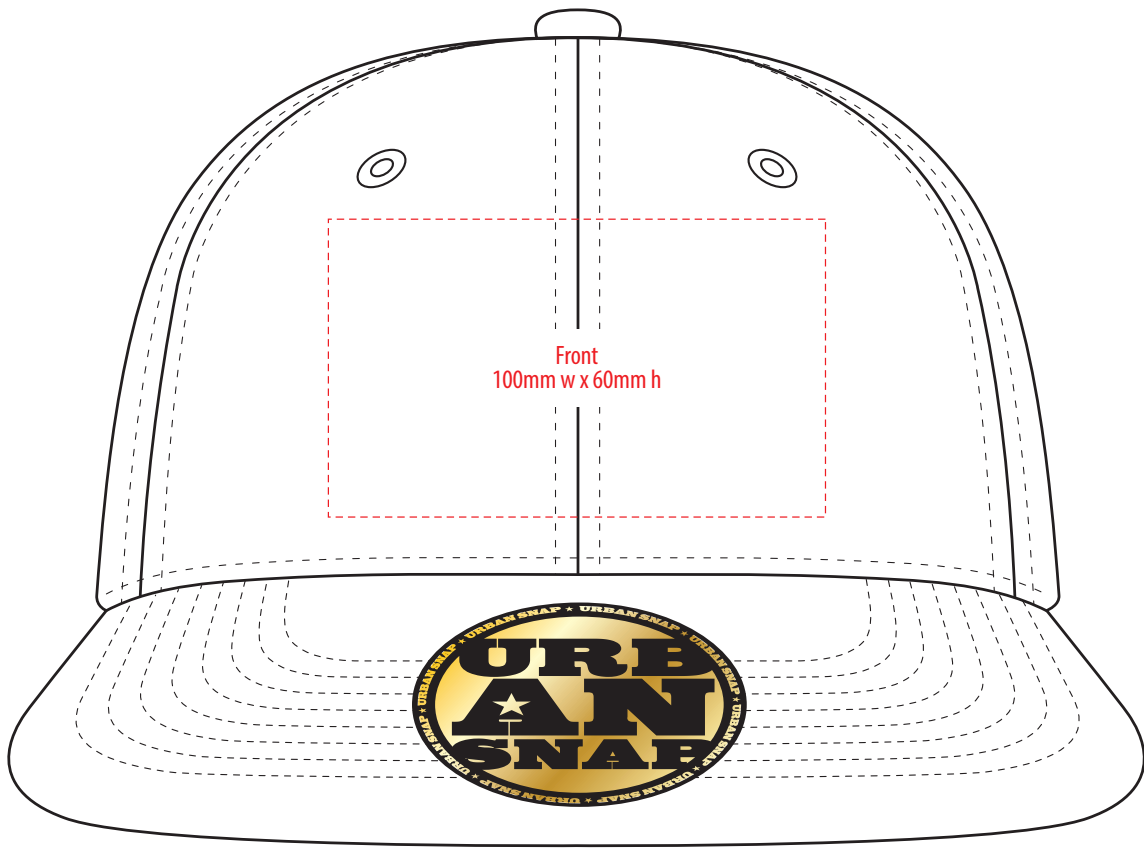

4392

COLOURWAYS

COLOUR

NOTE:
The maximum decoration area is a guide only and is greatly dependant on the logo shape.

NOTE:
The maximum decoration area is a guide only and is greatly dependant on the logo shape.

NOTE:

The maximum decoration area is a guide only and is greatly dependant on the logo shape.

SUPASUB / SUPAETCH / SUPAFLEX

[PATCH MUST BE AT LEAST 25MM X 25MM]

4392

FABRIC SWATCH

BLACK/AQUA		BLACK		PMS 2394 C
BLACK/BLACK		BLACK		BLACK
BLACK/ORANGE		BLACK		PMS 1505 C
NAVY/NAVY		PMS 296 C		PMS 296 C